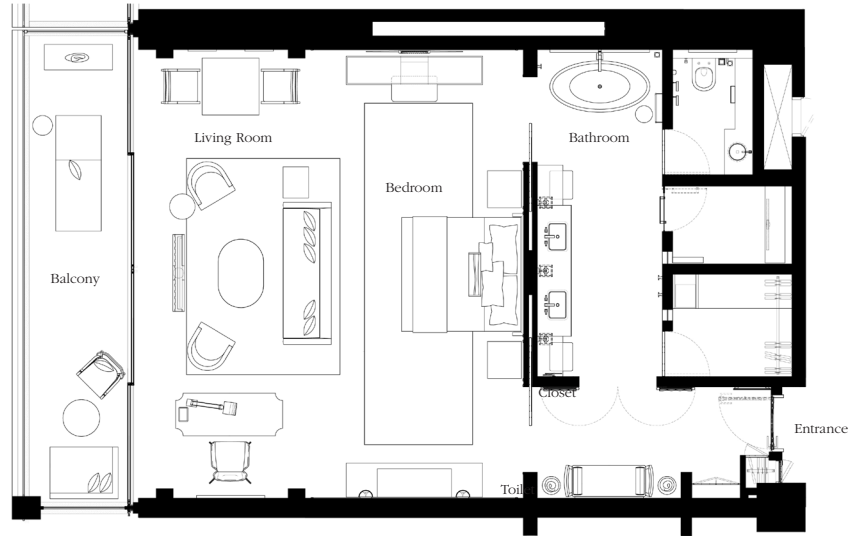

MANDARIN SEA FRONT SUITE

16

TWO BEDROOM SEA VIEW SUITE

18

TWO BEDROOM SUITE WITH TERRACE

20

ROYAL SUITE

22

THE CLUB LOUNGE

A close-up photograph of a brown leather chair's backrest, showing the ribbed texture and the way the light reflects off the smooth surface of the leather.

DISCOVER THE SUITES AT  
MANDARIN ORIENTAL JUMEIRA, DUBAI

# JUNIOR SEA VIEW SUITE

King | 2 Adults & 2 Kids | 89 sqm / 958 sqft | Sea view

Thoughtfully designed with an emphasis on space, these beautiful suites feature a large open-plan bedroom, spacious living area and bathroom with rain shower and bath. A private balcony offers fabulous views out to sea.

# SEA VIEW SUITE

Connected to:

Deluxe Sea View King Room  
58 sqm / 624 sqft

King | 2 Adults & 2 Kids | 120 sqm / 1,292 sqft | Sea view

Enjoying expansive views of the Arabian Gulf, this spacious suite offers a wealth of accommodation with a master bedroom, separate living room, a dining area and private balcony. The contemporary design is both soft and inviting.