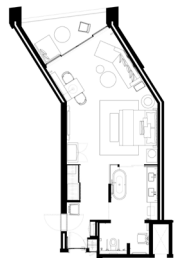

# MANDARIN SEA FRONT SUITE

Connected to:

Two Bedroom Sea View Suite  
190 sqm / 2,045 sqft

Deluxe Sea View Double Room  
58 sqm / 624 sqft

King | 2 Adults & 2 Kids | 160 sqm / 1,722 sqft | Sea view

Featuring a large master bedroom, this suite is the largest of its kind in the hotel. With sweeping views of the sparkling Gulf, the spacious accommodation also offers a separate living area, a dining area and a balcony.

# TWO BEDROOM SEA VIEW SUITE

Connected to:

Mandarin Sea Front Suite  
160 sqm / 1,722 sqft

Deluxe Sea View Double Room  
58 sqm / 624 sqft

King & Double | 4 Adults & 2 Kids | 190 sqm / 2,045 sqft | Sea view