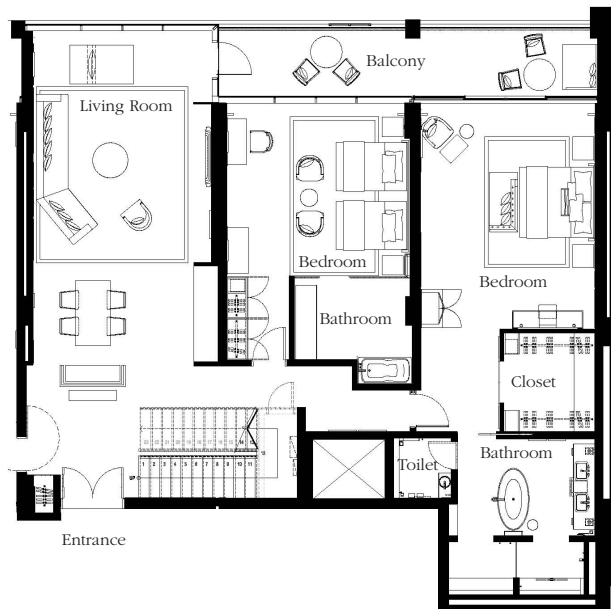

MANDARIN SEA FRONT SUITE

16

TWO BEDROOM SEA VIEW SUITE

18

TWO BEDROOM SUITE WITH TERRACE

20

ROYAL SUITE

22

# MANDARIN SEA FRONT SUITE

Connected to:

Two Bedroom Sea View Suite  
190 sqm / 2,045 sqft

Deluxe Sea View Double Room  
58 sqm / 624 sqft

King | 2 Adults & 2 Kids | 160 sqm / 1,722 sqft | Sea view

Featuring a large master bedroom, this suite is the largest of its kind in the hotel. With sweeping views of the sparkling Gulf, the spacious accommodation also offers a separate living area, a dining area and a balcony.

Overlooking the Arabian Gulf, this spectacular suite features two bedrooms, both with large ensuite bathrooms. Accommodation also includes a spacious living and dining room as well as several private balconies.

# TWO BEDROOM SUITE WITH TERRACE

Connected to:

Mandarin Sea Front Suite  
160 sqm / 1,722 sqft

King & Double | 4 Adults & 2 Kids | 200 sqm / 2,153 sqft | Sea view

Overlooking the Arabian Gulf, our Two Bedroom Suite with Terrace features two bedrooms, a large living and dining room for six and several balconies. Arguably, its highlight is a private rooftop terrace with views of the sea.