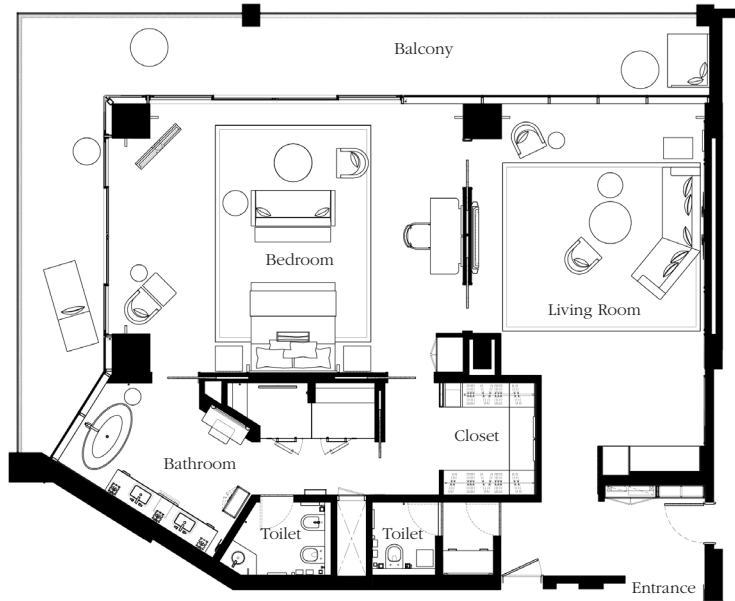

# PREMIER SEA VIEW SUITE

Connected to:

Premier Sea View Double Room  
58 sqm / 624 sqft

King | 2 Adults & 2 Kids | 120 sqm / 1,292 sqft | Sea view

Featuring a bedroom with a separate living area, a dining area and a private balcony, this spacious suite also enjoys expansive views of the Arabian Gulf. Décor is contemporary and calming with a colour palette of soft tones.

# MANDARIN SEA FRONT SUITE

Connected to:

Two Bedroom Sea View Suite  
190 sqm / 2,045 sqft

Deluxe Sea View Double Room  
58 sqm / 624 sqft

King | 2 Adults & 2 Kids | 160 sqm / 1,722 sqft | Sea view

Featuring a large master bedroom, this suite is the largest of its kind in the hotel. With sweeping views of the sparkling Gulf, the spacious accommodation also offers a separate living area, a dining area and a balcony.

# TWO BEDROOM SEA VIEW SUITE

Connected to:

Mandarin Sea Front Suite  
160 sqm / 1,722 sqft

Deluxe Sea View Double Room  
58 sqm / 624 sqft

King & Double | 4 Adults & 2 Kids | 190 sqm / 2,045 sqft | Sea view

Overlooking the Arabian Gulf, this spectacular suite features two bedrooms, both with large ensuite bathrooms. Accommodation also includes a spacious living and dining room as well as several private balconies.