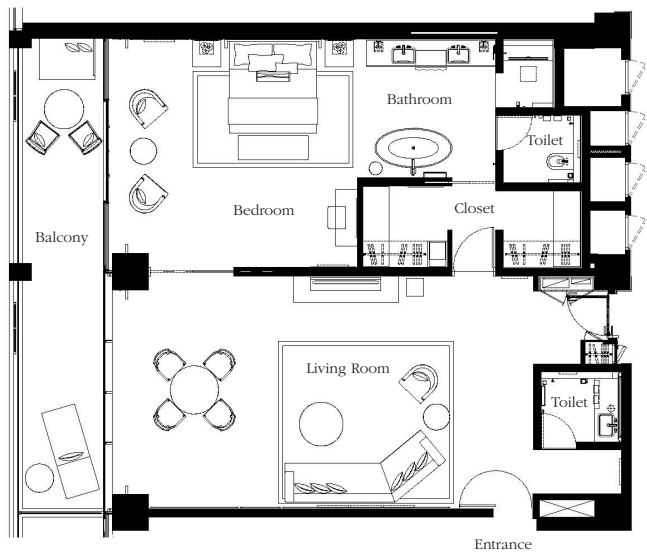

# JUNIOR SEA VIEW SUITE

King | 2 Adults & 2 Kids | 89 sqm / 958 sqft | Sea view

Thoughtfully designed with an emphasis on space, these beautiful suites feature a large open-plan bedroom, spacious living area and bathroom with rain shower and bath. A private balcony offers fabulous views out to sea.

# SEA VIEW SUITE

Connected to:

Deluxe Sea View King Room  
58 sqm / 624 sqft

King | 2 Adults & 2 Kids | 120 sqm / 1,292 sqft | Sea view

Enjoying expansive views of the Arabian Gulf, this spacious suite offers a wealth of accommodation with a master bedroom, separate living room, a dining area and private balcony. The contemporary design is both soft and inviting.

# PREMIER SEA VIEW SUITE

Connected to:

Premier Sea View Double Room  
58 sqm / 624 sqft

King | 2 Adults & 2 Kids | 120 sqm / 1,292 sqft | Sea view

Featuring a bedroom with a separate living area, a dining area and a private balcony, this spacious suite also enjoys expansive views of the Arabian Gulf. Décor is contemporary and calming with a colour palette of soft tones.

# MANDARIN SEA FRONT SUITE

Connected to:

Two Bedroom Sea View Suite  
190 sqm / 2,045 sqft

Deluxe Sea View Double Room  
58 sqm / 624 sqft

King | 2 Adults & 2 Kids | 160 sqm / 1,722 sqft | Sea view

Featuring a large master bedroom, this suite is the largest of its kind in the hotel. With sweeping views of the sparkling Gulf, the spacious accommodation also offers a separate living area, a dining area and a balcony.