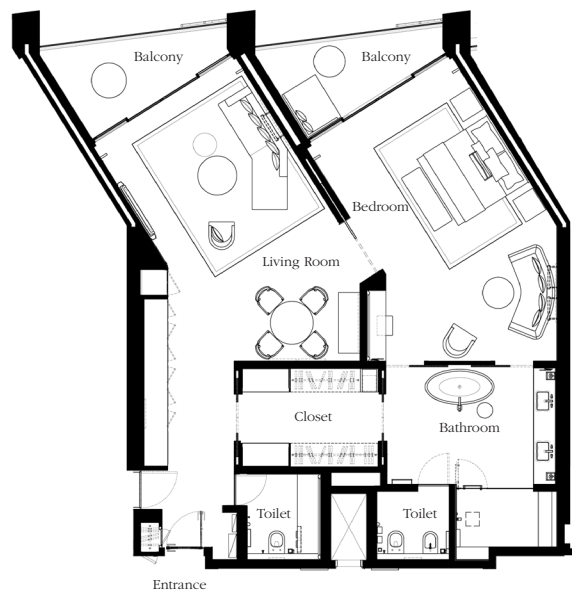

# JUNIOR SEA VIEW SUITE

King | 2 Adults & 2 Kids | 89 sqm / 958 sqft | Sea view

Thoughtfully designed with an emphasis on space, these beautiful suites feature a large open-plan bedroom, spacious living area and bathroom with rain shower and bath. A private balcony offers fabulous views out to sea.

# SEA VIEW SUITE

Connected to:

Deluxe Sea View King Room  
58 sqm / 624 sqft

King | 2 Adults & 2 Kids | 120 sqm / 1,292 sqft | Sea view

Enjoying expansive views of the Arabian Gulf, this spacious suite offers a wealth of accommodation with a master bedroom, separate living room, a dining area and private balcony. The contemporary design is both soft and inviting.

# PREMIER SEA VIEW SUITE

Connected to:

Premier Sea View Double Room  
58 sqm / 624 sqft

King | 2 Adults & 2 Kids | 120 sqm / 1,292 sqft | Sea view

Featuring a bedroom with a separate living area, a dining area and a private balcony, this spacious suite also enjoys expansive views of the Arabian Gulf. Décor is contemporary and calming with a colour palette of soft tones.

# MANDARIN SEA FRONT SUITE

Connected to:

Two Bedroom Sea View Suite  
190 sqm / 2,045 sqft

Deluxe Sea View Double Room  
58 sqm / 624 sqft

King | 2 Adults & 2 Kids | 160 sqm / 1,722 sqft | Sea view

Featuring a large master bedroom, this suite is the largest of its kind in the hotel. With sweeping views of the sparkling Gulf, the spacious accommodation also offers a separate living area, a dining area and a balcony.