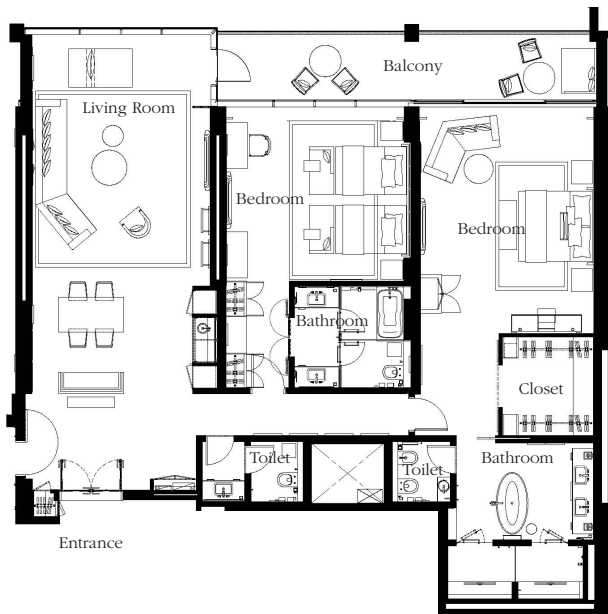

# MANDARIN SEA FRONT SUITE

Connected to:

Two Bedroom Sea View Suite  
190 sqm / 2,045 sqft

Deluxe Sea View Double Room  
58 sqm / 624 sqft

King | 2 Adults & 2 Kids | 160 sqm / 1,722 sqft | Sea view

Featuring a large master bedroom, this suite is the largest of its kind in the hotel. With sweeping views of the sparkling Gulf, the spacious accommodation also offers a separate living area, a dining area and a balcony.

# TWO BEDROOM SEA VIEW SUITE

Connected to:

Mandarin Sea Front Suite  
160 sqm / 1,722 sqft

Deluxe Sea View Double Room  
58 sqm / 624 sqft

King & Double | 4 Adults & 2 Kids | 190 sqm / 2,045 sqft | Sea view

Overlooking the Arabian Gulf, this spectacular suite features two bedrooms, both with large ensuite bathrooms. Accommodation also includes a spacious living and dining room as well as several private balconies.

# TWO BEDROOM SUITE WITH TERRACE

Connected to:

Mandarin Sea Front Suite  
160 sqm / 1,722 sqft

King & Double | 4 Adults & 2 Kids | 200 sqm / 2,153 sqft | Sea view

Overlooking the Arabian Gulf, our Two Bedroom Suite with Terrace features two bedrooms, a large living and dining room for six and several balconies. Arguably, its highlight is a private rooftop terrace with views of the sea.