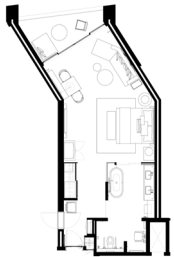

# SEA VIEW SUITE

Connected to:

Deluxe Sea View King Room  
58 sqm / 624 sqft

King | 2 Adults & 2 Kids | 120 sqm / 1,292 sqft | Sea view

Enjoying expansive views of the Arabian Gulf, this spacious suite offers a wealth of accommodation with a master bedroom, separate living room, a dining area and private balcony. The contemporary design is both soft and inviting.

# PREMIER SEA VIEW SUITE

Connected to:

Premier Sea View Double Room  
58 sqm / 624 sqft

King | 2 Adults & 2 Kids | 120 sqm / 1,292 sqft | Sea view

Featuring a bedroom with a separate living area, a dining area and a private balcony, this spacious suite also enjoys expansive views of the Arabian Gulf. Décor is contemporary and calming with a colour palette of soft tones.

# MANDARIN SEA FRONT SUITE

Connected to:

Two Bedroom Sea View Suite  
190 sqm / 2,045 sqft

Deluxe Sea View Double Room  
58 sqm / 624 sqft

King | 2 Adults & 2 Kids | 160 sqm / 1,722 sqft | Sea view

Featuring a large master bedroom, this suite is the largest of its kind in the hotel. With sweeping views of the sparkling Gulf, the spacious accommodation also offers a separate living area, a dining area and a balcony.