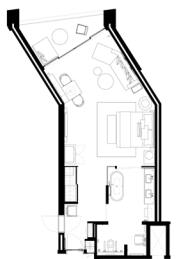

MANDARIN SEA FRONT SUITE

16

TWO BEDROOM SEA VIEW SUITE

18

TWO BEDROOM SUITE WITH TERRACE

20

ROYAL SUITE

22

# JUNIOR SEA VIEW SUITE

King | 2 Adults & 2 Kids | 89 sqm / 958 sqft | Sea view

Thoughtfully designed with an emphasis on space, these beautiful suites feature a large open-plan bedroom, spacious living area and bathroom with rain shower and bath. A private balcony offers fabulous views out to sea.

# SEA VIEW SUITE

Connected to:

Deluxe Sea View King Room  
58 sqm / 624 sqft

King | 2 Adults & 2 Kids | 120 sqm / 1,292 sqft | Sea view

Enjoying expansive views of the Arabian Gulf, this spacious suite offers a wealth of accommodation with a master bedroom, separate living room, a dining area and private balcony. The contemporary design is both soft and inviting.

# PREMIER SEA VIEW SUITE

Connected to:

Premier Sea View Double Room  
58 sqm / 624 sqft

King | 2 Adults & 2 Kids | 120 sqm / 1,292 sqft | Sea view

Featuring a bedroom with a separate living area, a dining area and a private balcony, this spacious suite also enjoys expansive views of the Arabian Gulf. Décor is contemporary and calming with a colour palette of soft tones.