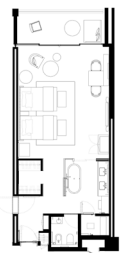

MANDARIN SEA FRONT SUITE

16

TWO BEDROOM SEA VIEW SUITE

18

TWO BEDROOM SUITE WITH TERRACE

20

ROYAL SUITE

22

# JUNIOR SEA VIEW SUITE

King | 2 Adults & 2 Kids | 89 sqm / 958 sqft | Sea view

Thoughtfully designed with an emphasis on space, these beautiful suites feature a large open-plan bedroom, spacious living area and bathroom with rain shower and bath. A private balcony offers fabulous views out to sea.

# SEA VIEW SUITE

Connected to:

Deluxe Sea View King Room  
58 sqm / 624 sqft

King | 2 Adults & 2 Kids | 120 sqm / 1,292 sqft | Sea view

Enjoying expansive views of the Arabian Gulf, this spacious suite offers a wealth of accommodation with a master bedroom, separate living room, a dining area and private balcony. The contemporary design is both soft and inviting.

# PREMIER SEA VIEW SUITE

Connected to:

Premier Sea View Double Room  
58 sqm / 624 sqft

King | 2 Adults & 2 Kids | 120 sqm / 1,292 sqft | Sea view

Featuring a bedroom with a separate living area, a dining area and a private balcony, this spacious suite also enjoys expansive views of the Arabian Gulf. Décor is contemporary and calming with a colour palette of soft tones.