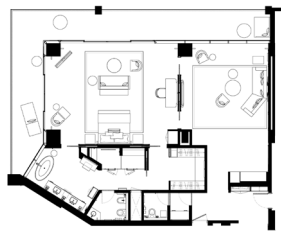

# PREMIER SEA VIEW SUITE

Connected to:

Premier Sea View Double Room  
58 sqm / 624 sqft

King | 2 Adults & 2 Kids | 120 sqm / 1,292 sqft | Sea view

Featuring a bedroom with a separate living area, a dining area and a private balcony, this spacious suite also enjoys expansive views of the Arabian Gulf. Décor is contemporary and calming with a colour palette of soft tones.

# MANDARIN SEA FRONT SUITE

Connected to:

Two Bedroom Sea View Suite  
190 sqm / 2,045 sqft

Deluxe Sea View Double Room  
58 sqm / 624 sqft

King | 2 Adults & 2 Kids | 160 sqm / 1,722 sqft | Sea view

Featuring a large master bedroom, this suite is the largest of its kind in the hotel. With sweeping views of the sparkling Gulf, the spacious accommodation also offers a separate living area, a dining area and a balcony.

# TWO BEDROOM SEA VIEW SUITE

Connected to:

Mandarin Sea Front Suite  
160 sqm / 1,722 sqft

Deluxe Sea View Double Room  
58 sqm / 624 sqft

King & Double | 4 Adults & 2 Kids | 190 sqm / 2,045 sqft | Sea view