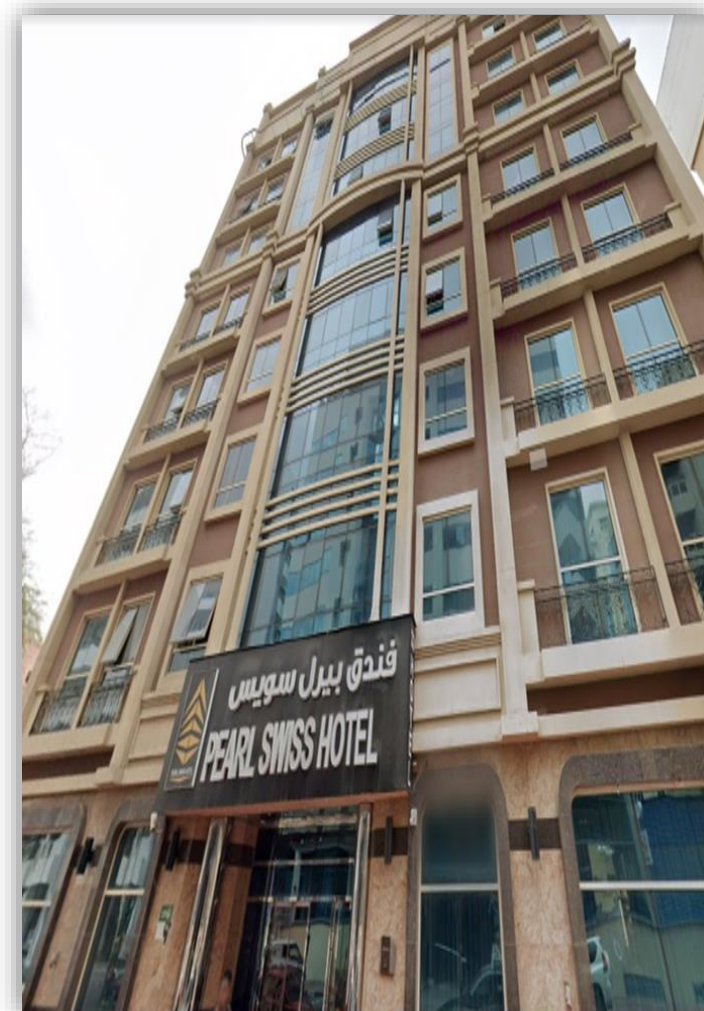

Pearl Swiss Hotel

32 34B St - Deira - Dubai

The Pearl Swiss Hotel is located in the heart of Dubai, U.A.E, which is 3.6 miles from the Grand Mosque. Pearl Swiss Hotel has accommodations with an outdoor swimming pool, private parking, a fitness center, and a shared lounge. Among the facilities of this property are a restaurant, room service, and a 24-hour front desk, along with free WiFi throughout the property.

The property provides a business center, a concierge service and currency exchange for guests. The hotel has a terrace. Dubai World Trade Centre is 4.3 miles from Pearl Swiss Hotel, while Sahara Center is 5.4 miles from the property. The nearest airport is Dubai International Airport, which is 2.5 miles from the accommodation.

Located in: 32 34B St - Deira - Dubai, 83163 United Arab Emirates

+971 4 2216666

The hotel offers 182 comfortable and modern bedrooms, with top quality service, free Wi-Fi throughout the entire hotel and a fitness center with a swimming pool. The Pearl Swiss Hotel friendly team will take care of all the little things to make your stay as enjoyable and comfortable as possible.