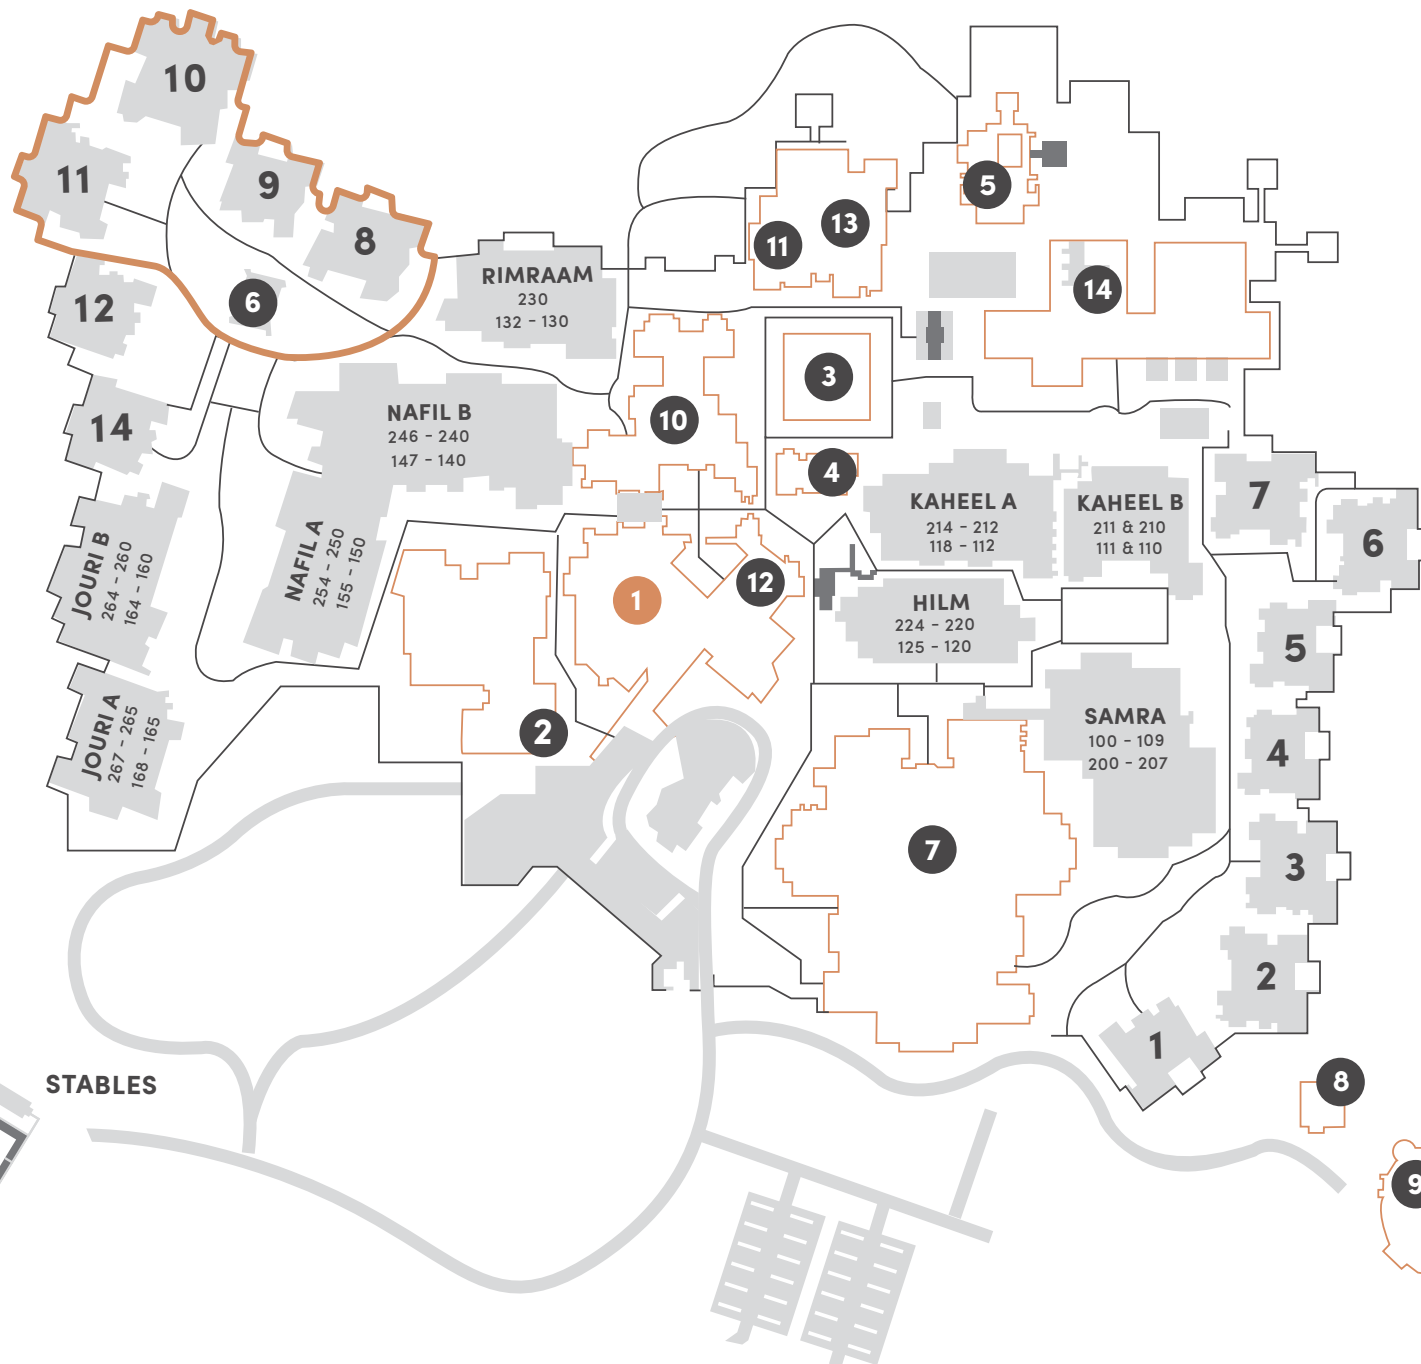

AL WATHBA
DESERT RESORT & SPA
ABU DHABI

PUBLIC AREAS & ROOMS

- 1 RECEPTION & LOBBY
- 2 BALLROOM & MEETING ROOMS
- 3 VILLAGE SQUARE / ZAWAYA
- 4 SOUQ
- 5 KIDS CLUB
- 6 MAJLIS
- 7 SPA
- 8 YOGA PAVILION

DINING

- 9 AL MABEET - DESERT CAMP
- 10 BAIT AL HANINE - ALL DAY DINING
- 11 TERRA SECCA - ITALIAN RESTAURANT
- 12 HAYA KOM - LOBBY LOUNGE
- 13 AL MESAYAN - ROOFTOP BAR LOUNGE
- 14 PANACHE - POOL BAR

1-14 VILLAS

6, 8-11 THE ROYAL COMPOUND

AL WATHBA
DESERT RESORT & SPA, ABU DHABI
AL WATHBA SOUTH, P.O. BOX 56620, UNITED ARAB EMIRATES
T +971 2 204 4444
E INFO.ALWATHBA@LUXURYCOLLECTION.COM
WWW.ALWATHBAHOTEL.COM