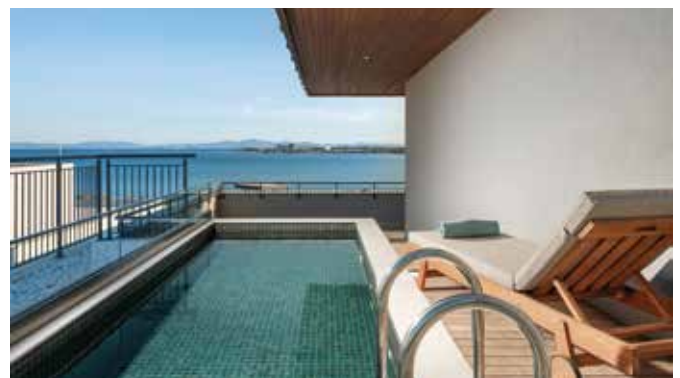

It is 285 m² (incl. Terrace) and can accommodate up to 6 people. It is located on the top floor of the hotel and has a sea view. It consists of a large living room and three bedrooms. There is a seating set and a dining table in the living room and a super king bed (200*200) in two bedrooms. There are two queen size beds (140*200) in the other bedroom. There is a sliding door between the living room and the bedrooms. The room is equipped with a vanity table and mirror, dressing section, smart room automation system, iron and ironing board, central air conditioning, safe deposit box, telephone, three 55" LCD Ultra HD Smart IP TVs, one 75" LCD Ultra HD Smart IP TV, Chromecast, wireless Internet, mini bar, luxury set-up (gin, vodka, whiskey, sparkling wine) Capsule coffee machine, tea & coffee set and Bluetooth speaker. It has parquet flooring. The room has three separate bathrooms with a rain shower set/WC, double sink, magnifying makeup mirror, hair dryer, hair straightener, bathrobe, and slippers. There is a private swimming pool, seating set, dining table and six sunbeds in its large balcony.

• Pool heating dates are determined by the hotel management according to seasonal conditions.