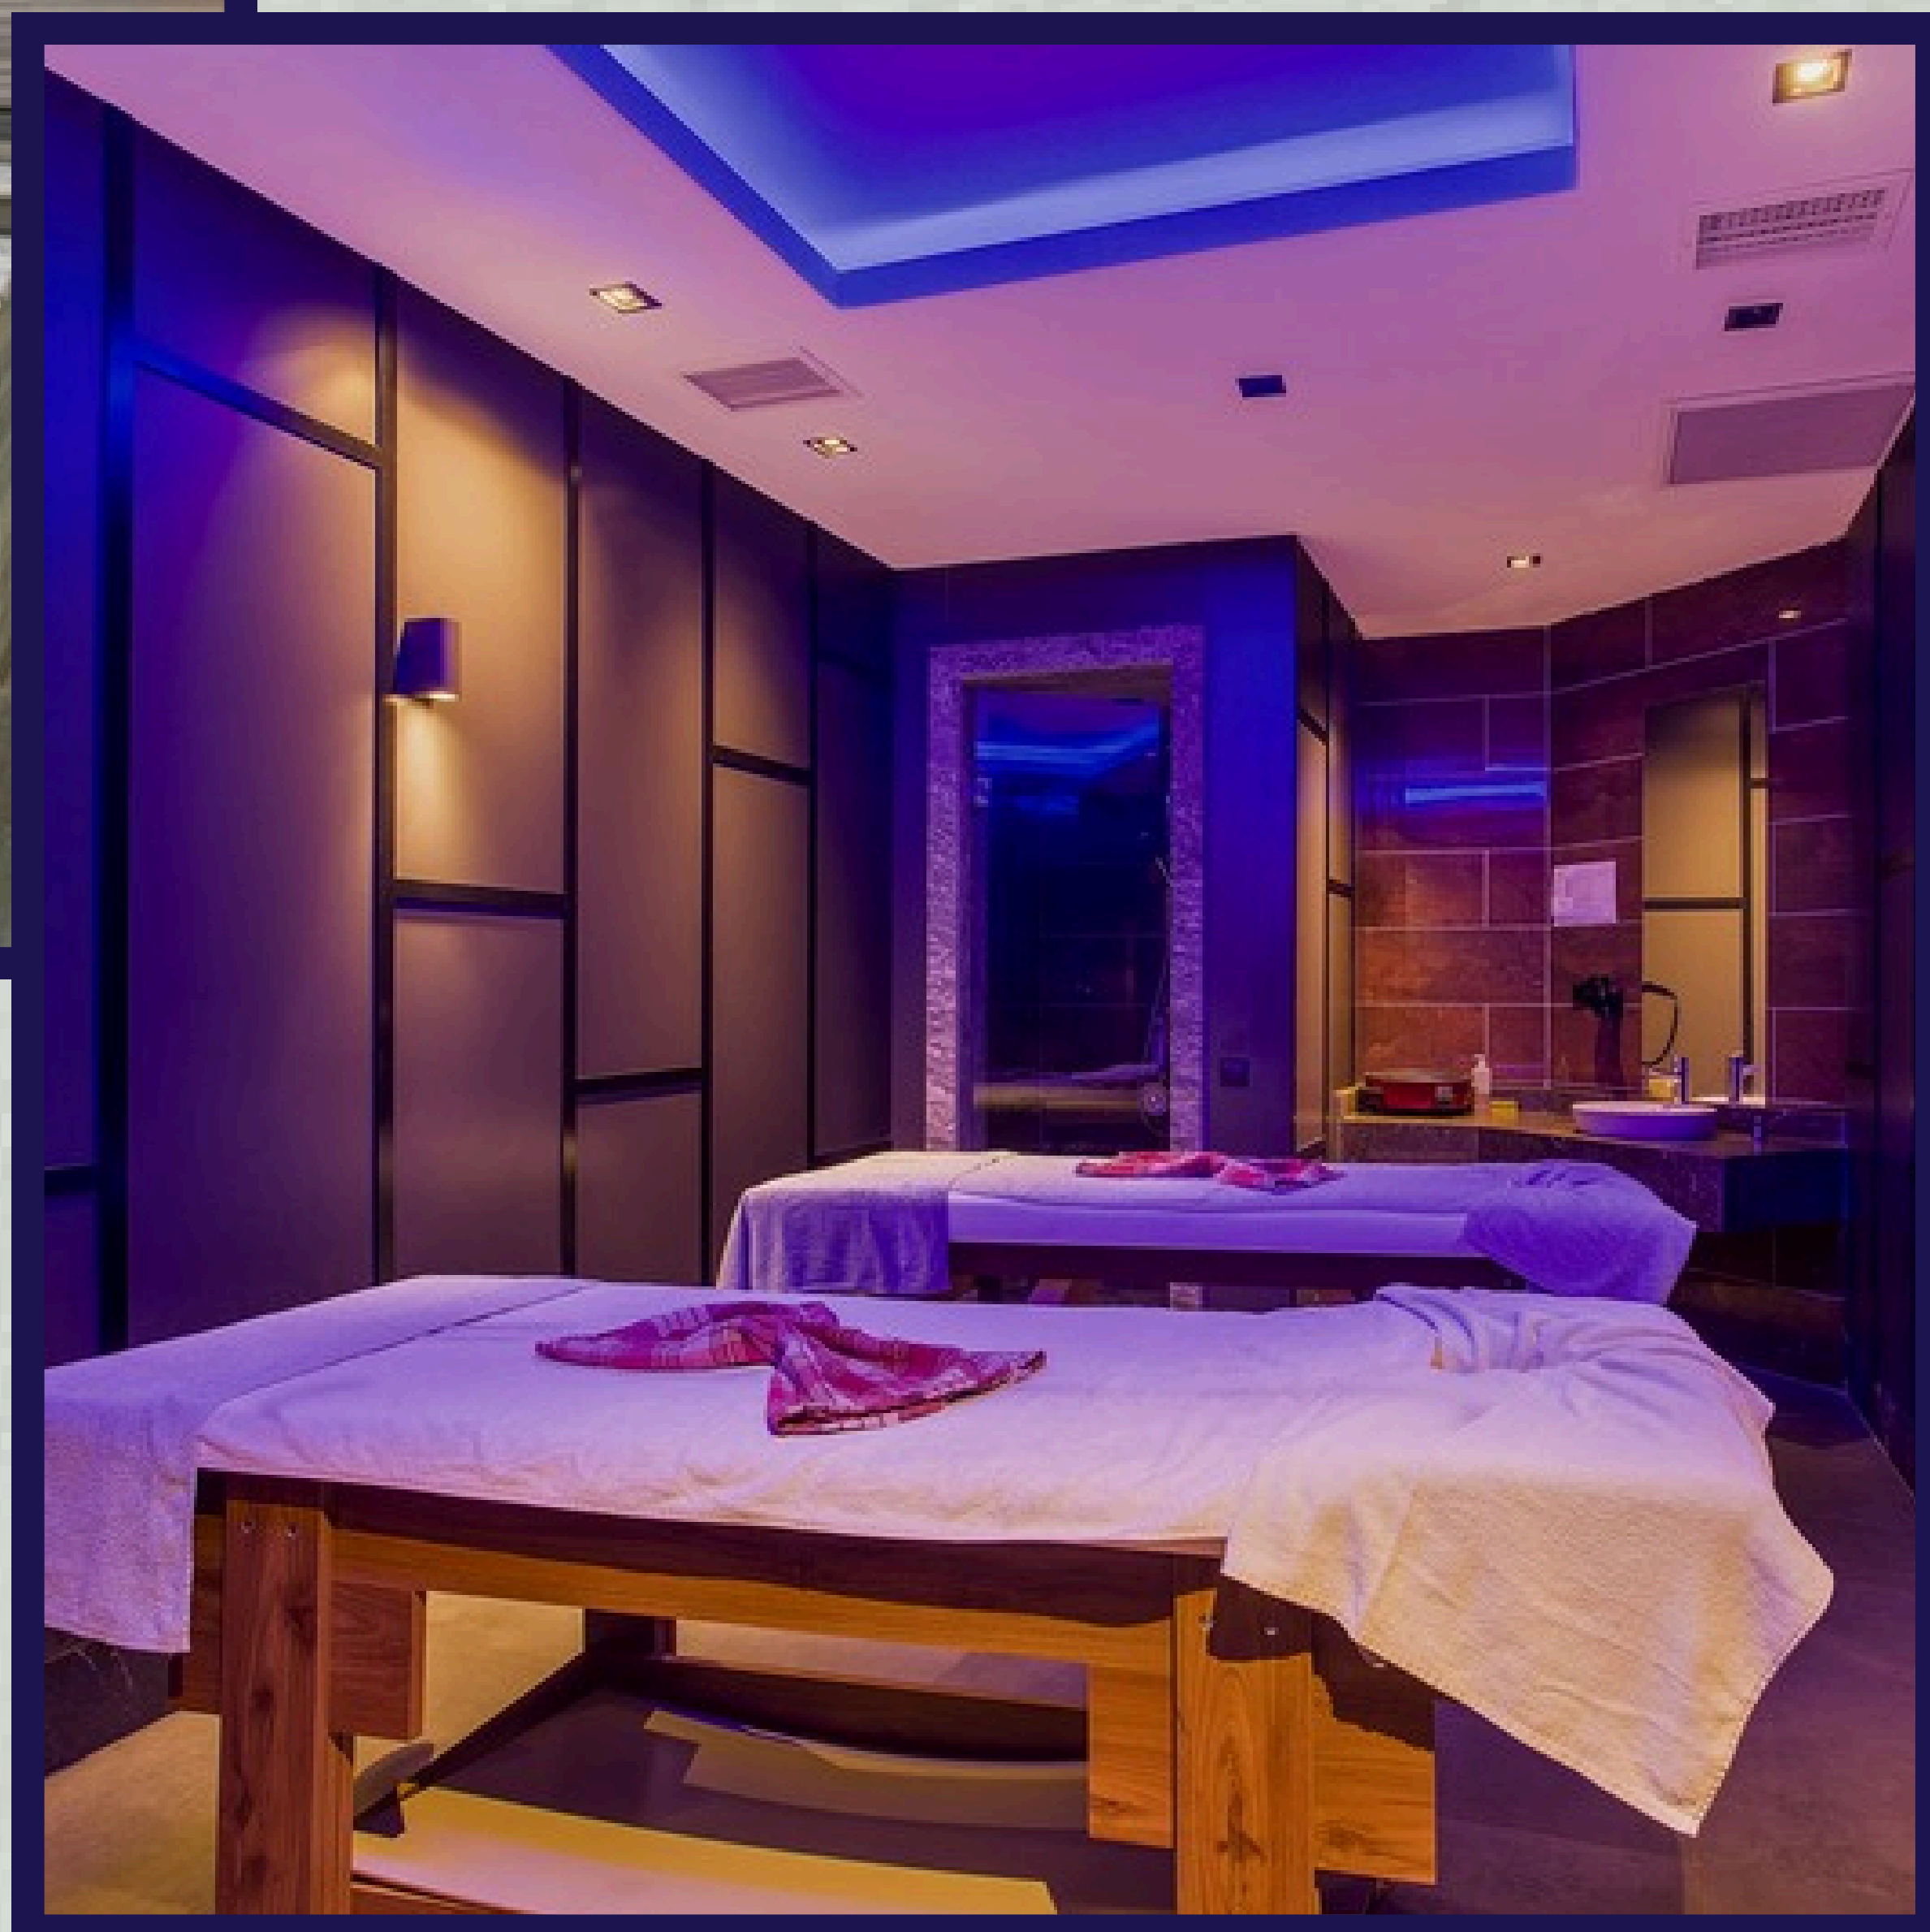

Our Spa & Wellness center is open between 08.30 – 18.00.

**NoXInn Deluxe**