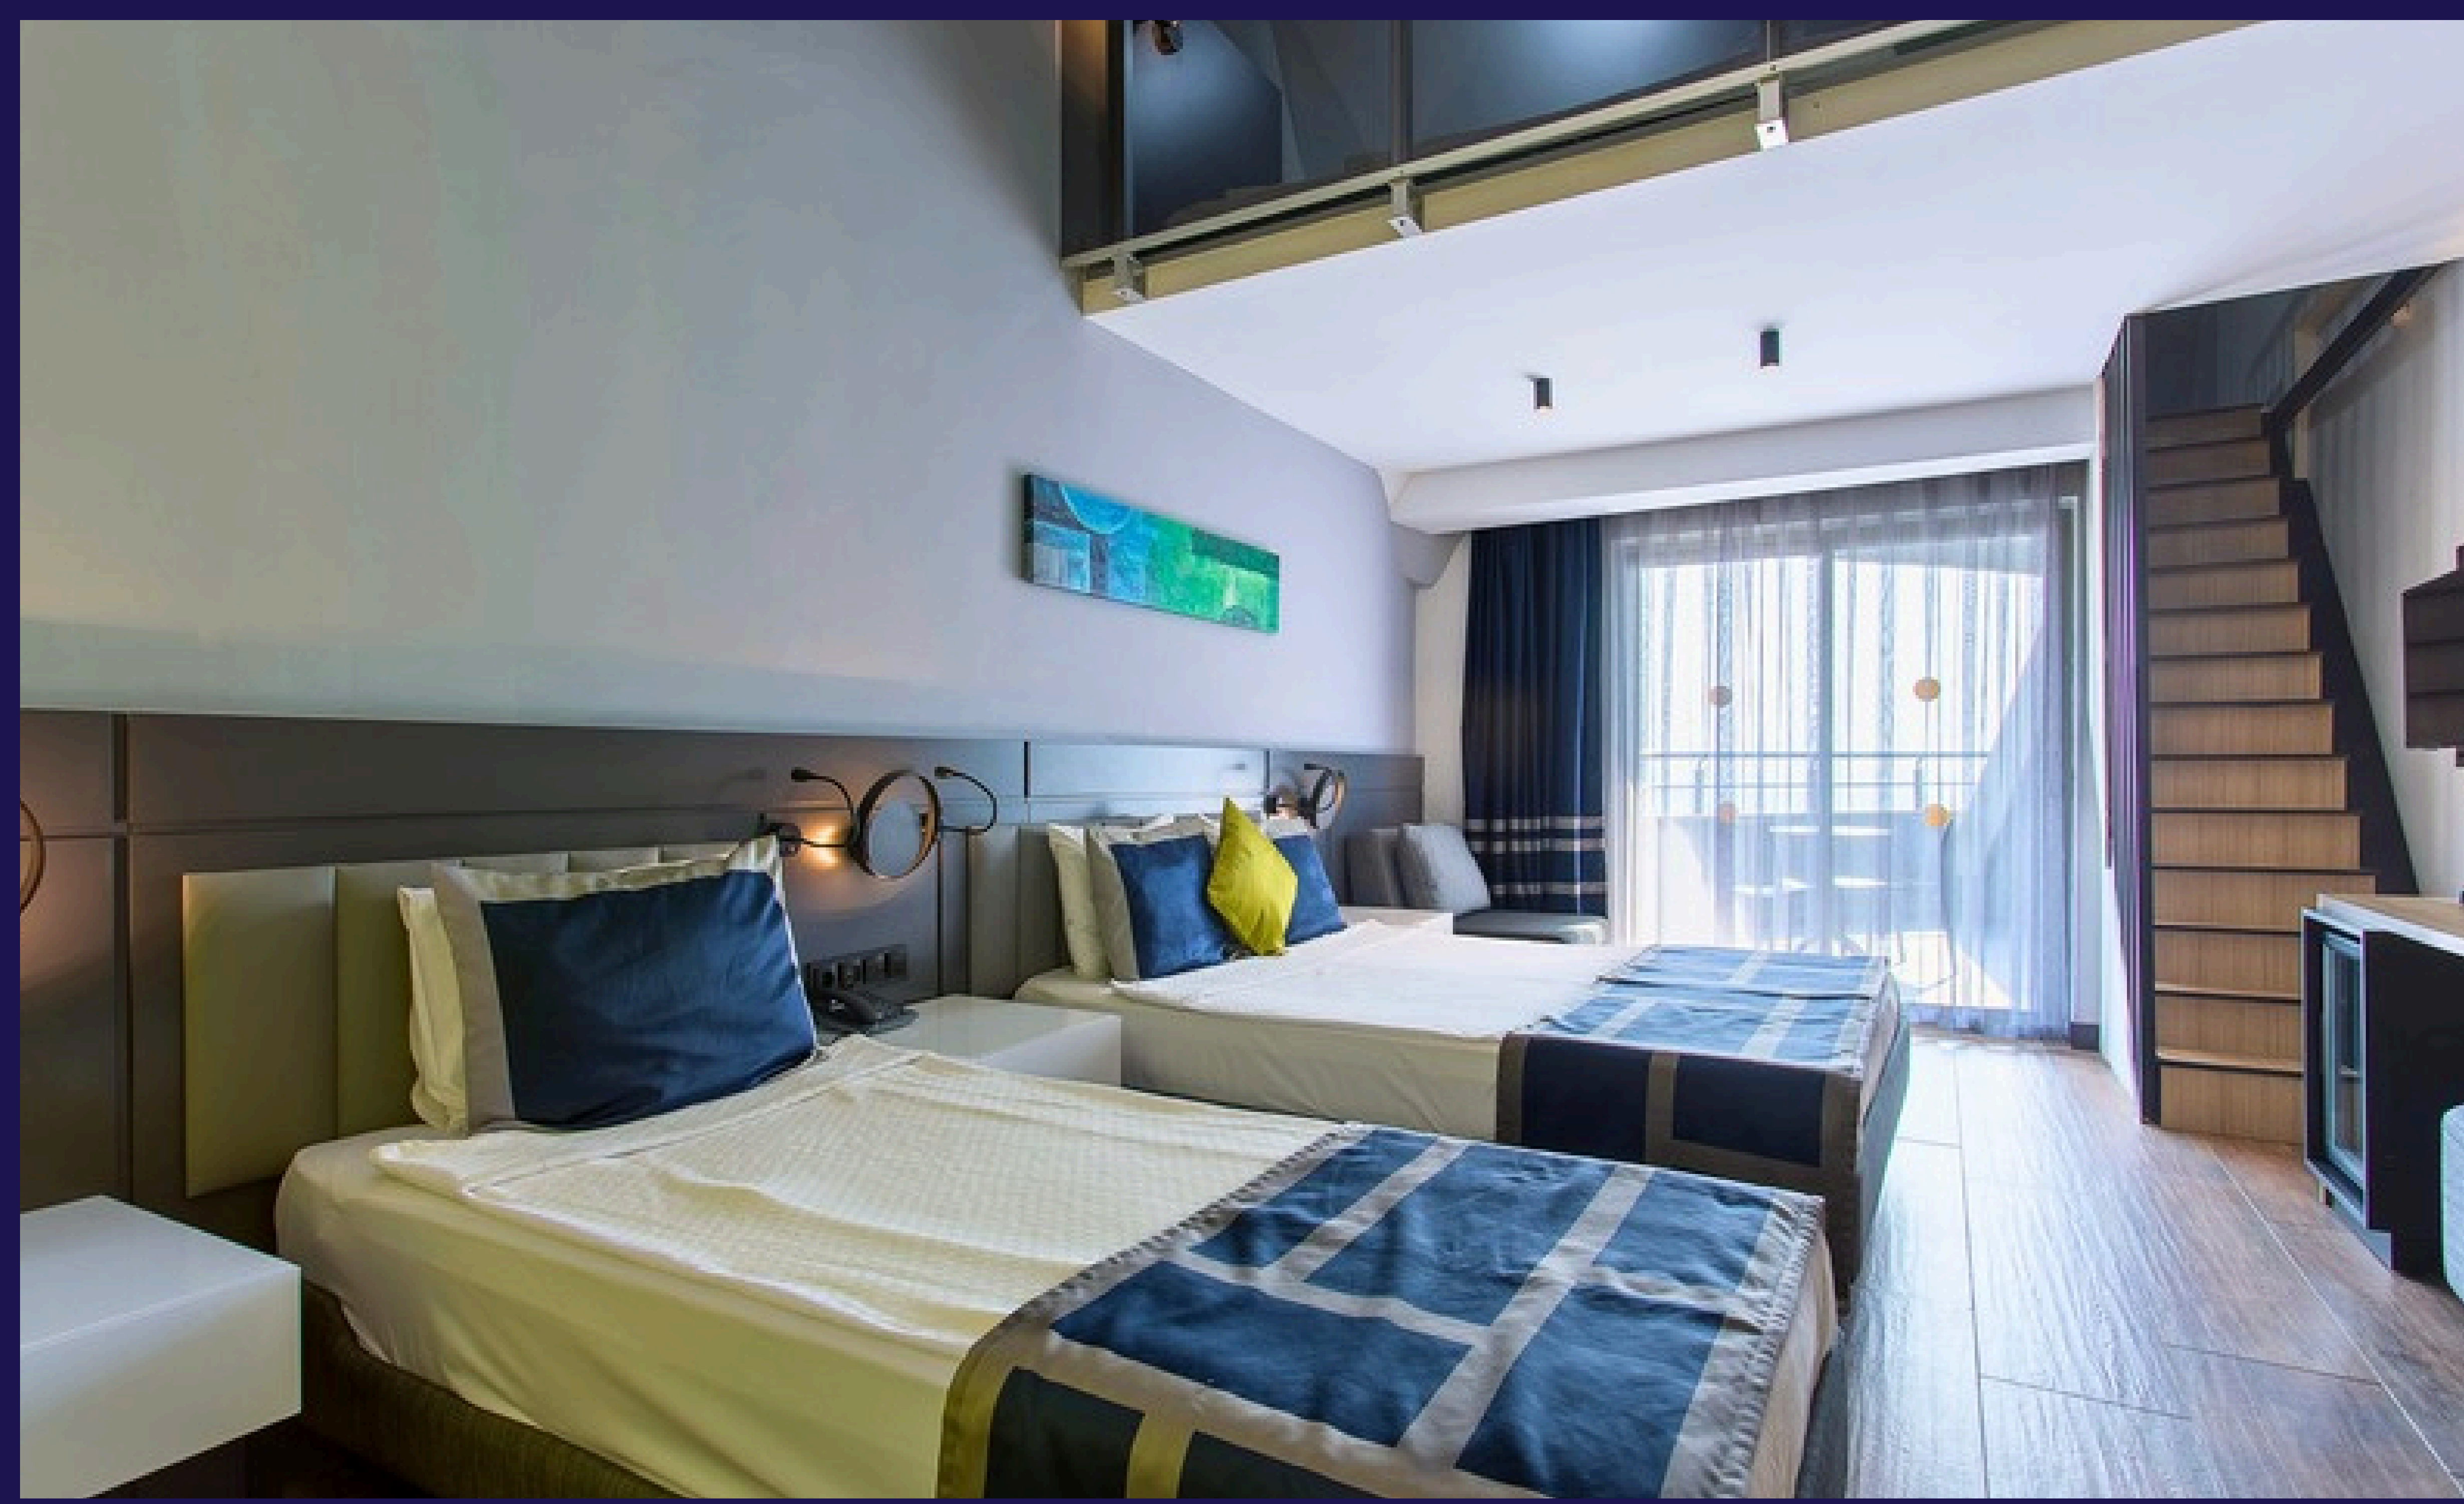

Loft Room

The size of superior loft rooms is 46 m² and can accommodate a maximum of 5 adults. The room has a balcony, bathroom, free WI-FI, encrypted safe, card entry, smoke detector, telephone in the room and bathroom, minibar, television, table and chair on the balcony, hair dryer, kettle, tea and coffee set and air conditioning.

Loft rooms have land, sea and pool view. The minibar in the rooms is filled with soda, fruit juice, iced tea and water on the day of arrival. The water is refreshed in the following days. Air conditioners in the rooms only work when the balcony door is closed. Tea and coffee set is refreshed daily.