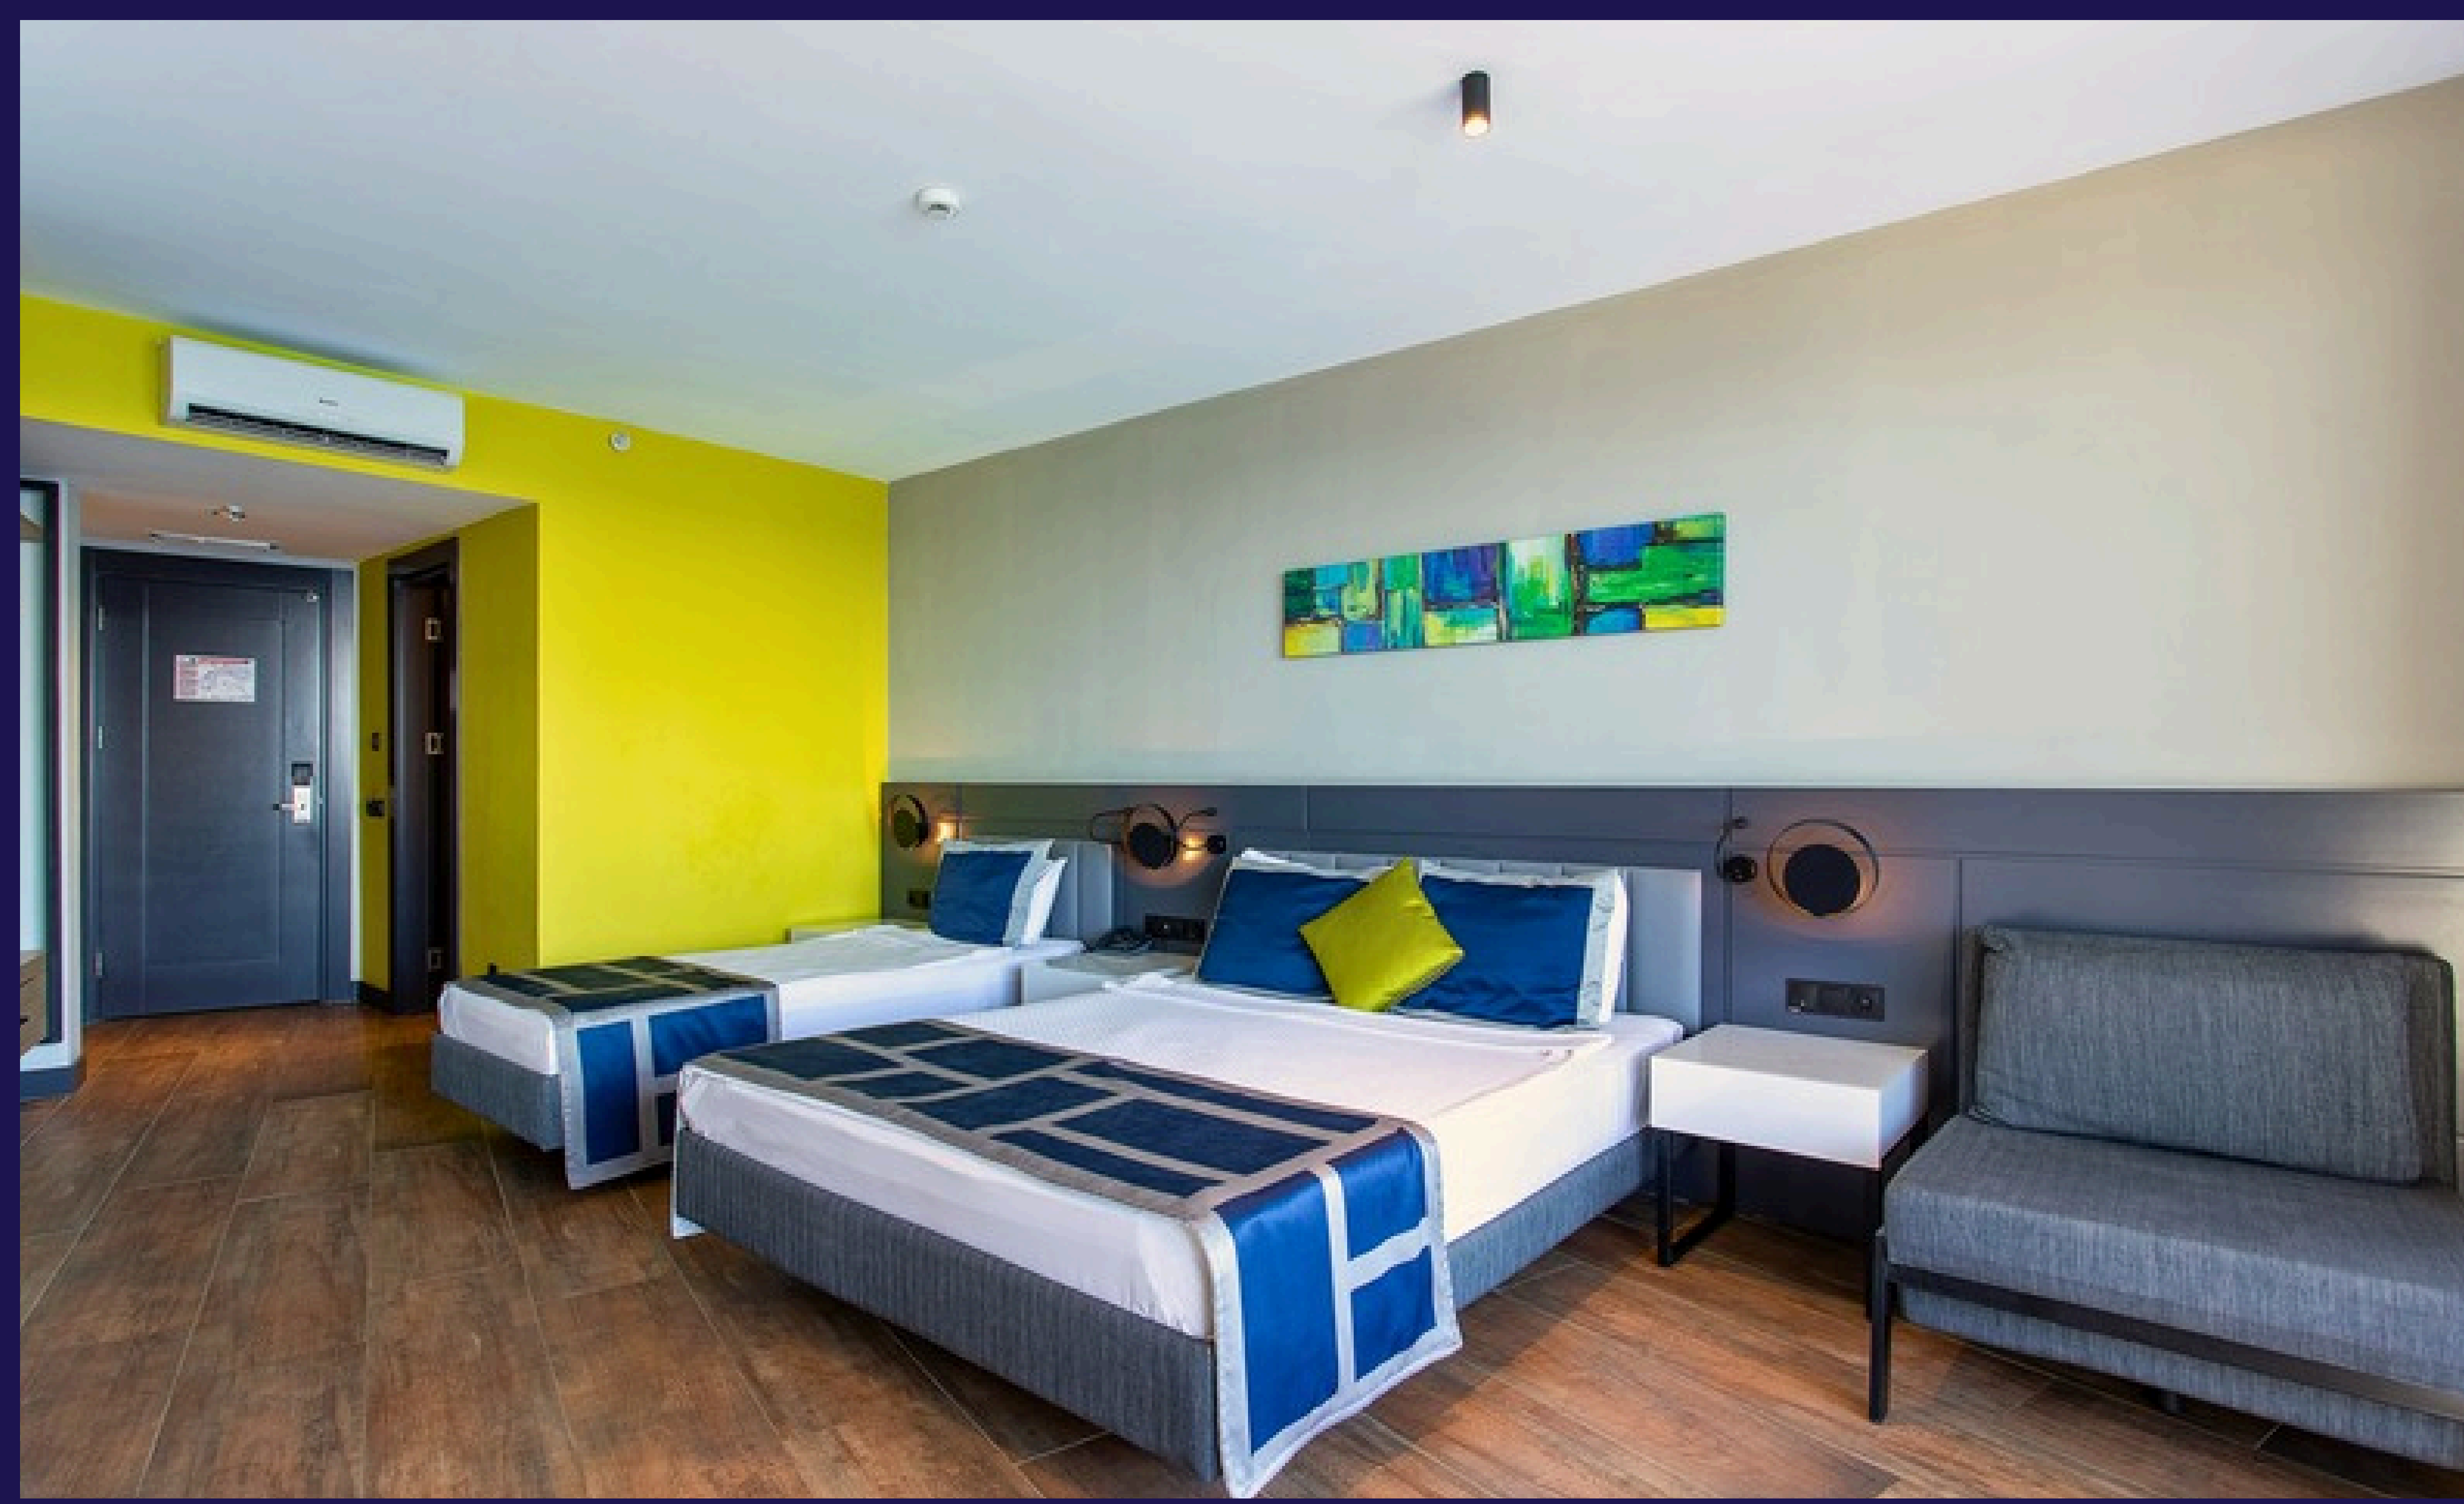

Terrace Room

The size of terrace rooms is 46 m² and can accommodate a maximum of 4 adults. The room has a balcony, bathroom, free WI-FI, encrypted safe, card entry, smoke detector, telephone in the room and bathroom, minibar, television, table and chair on the balcony, hair dryer, kettle, tea and coffee set and air conditioning.

Terrace rooms have sea view. The minibar in the rooms is filled with soda, fruit juice, iced tea and water on the day of arrival. The water is refreshed in the following days. Air conditioners in the rooms only work when the balcony door is closed. Tea and coffee set is refreshed daily.