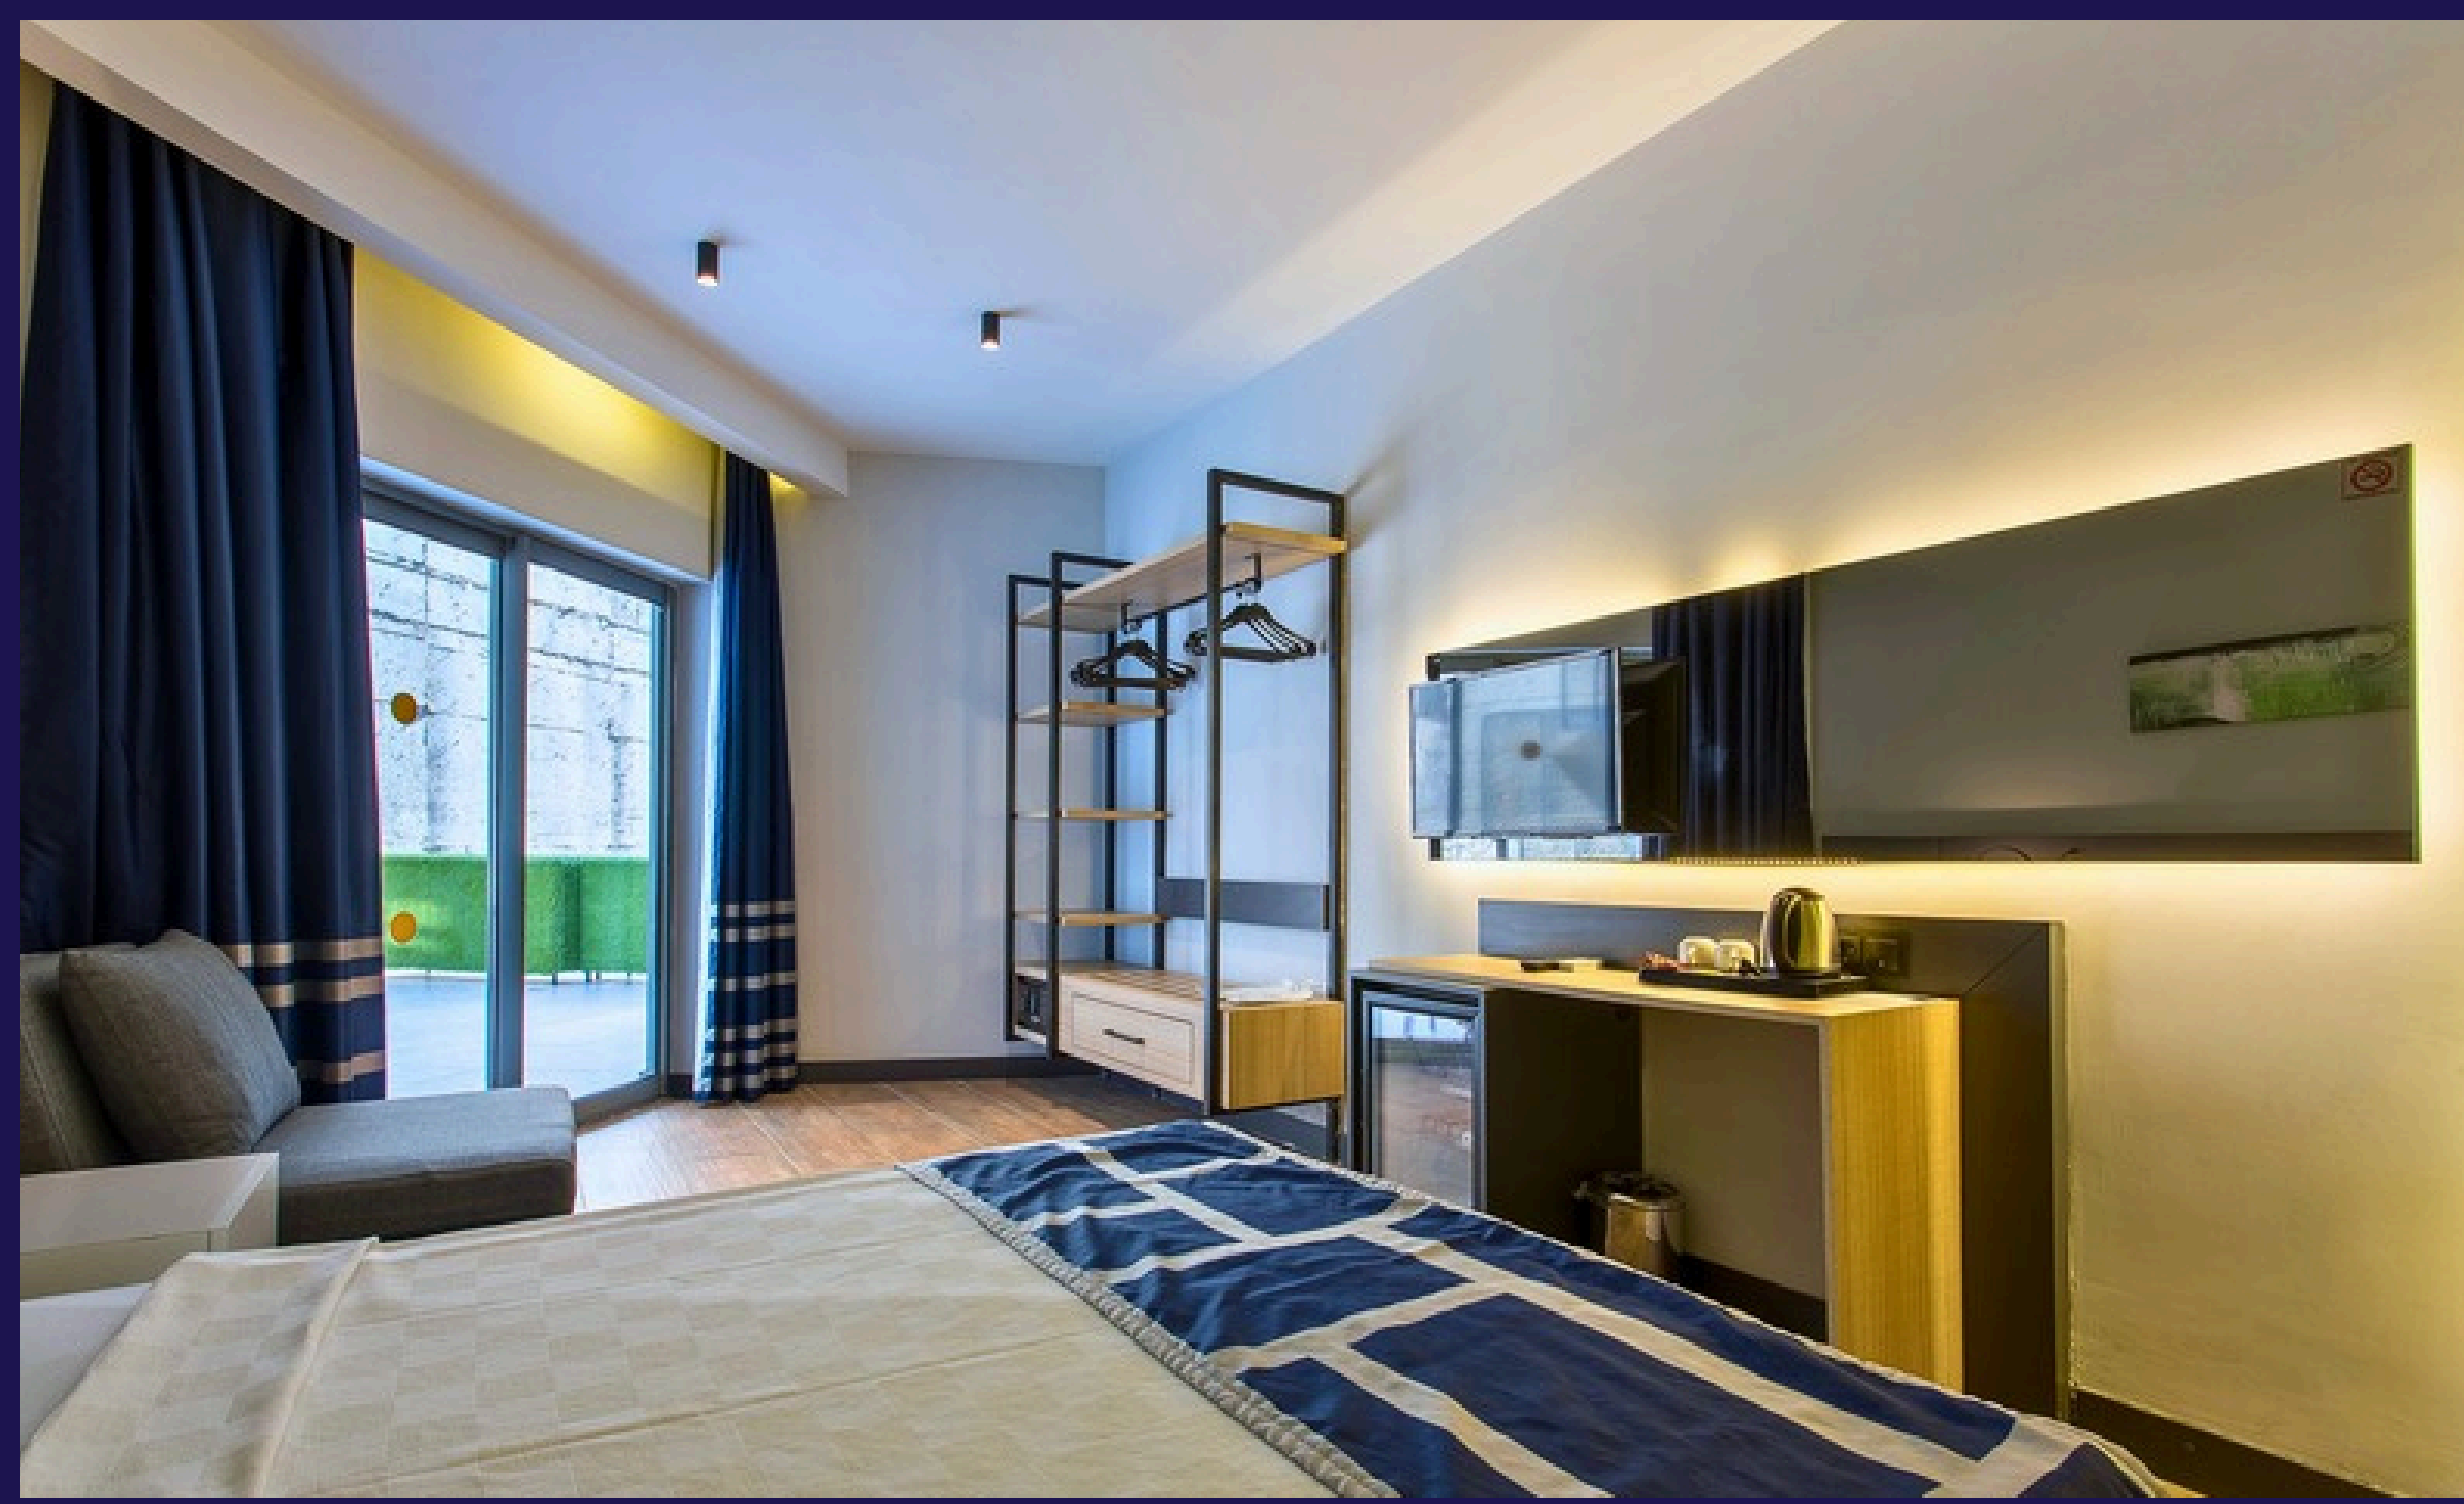

## Standard Room

The size of standard rooms is 25 m<sup>2</sup> and can accommodate a maximum of 2 adults. The room has a balcony, bathroom, free WI-FI, encrypted safe, card entry, smoke detector, telephone in the room and bathroom, minibar, television, table and chair on the balcony, hair dryer, kettle, tea and coffee set and air conditioning.