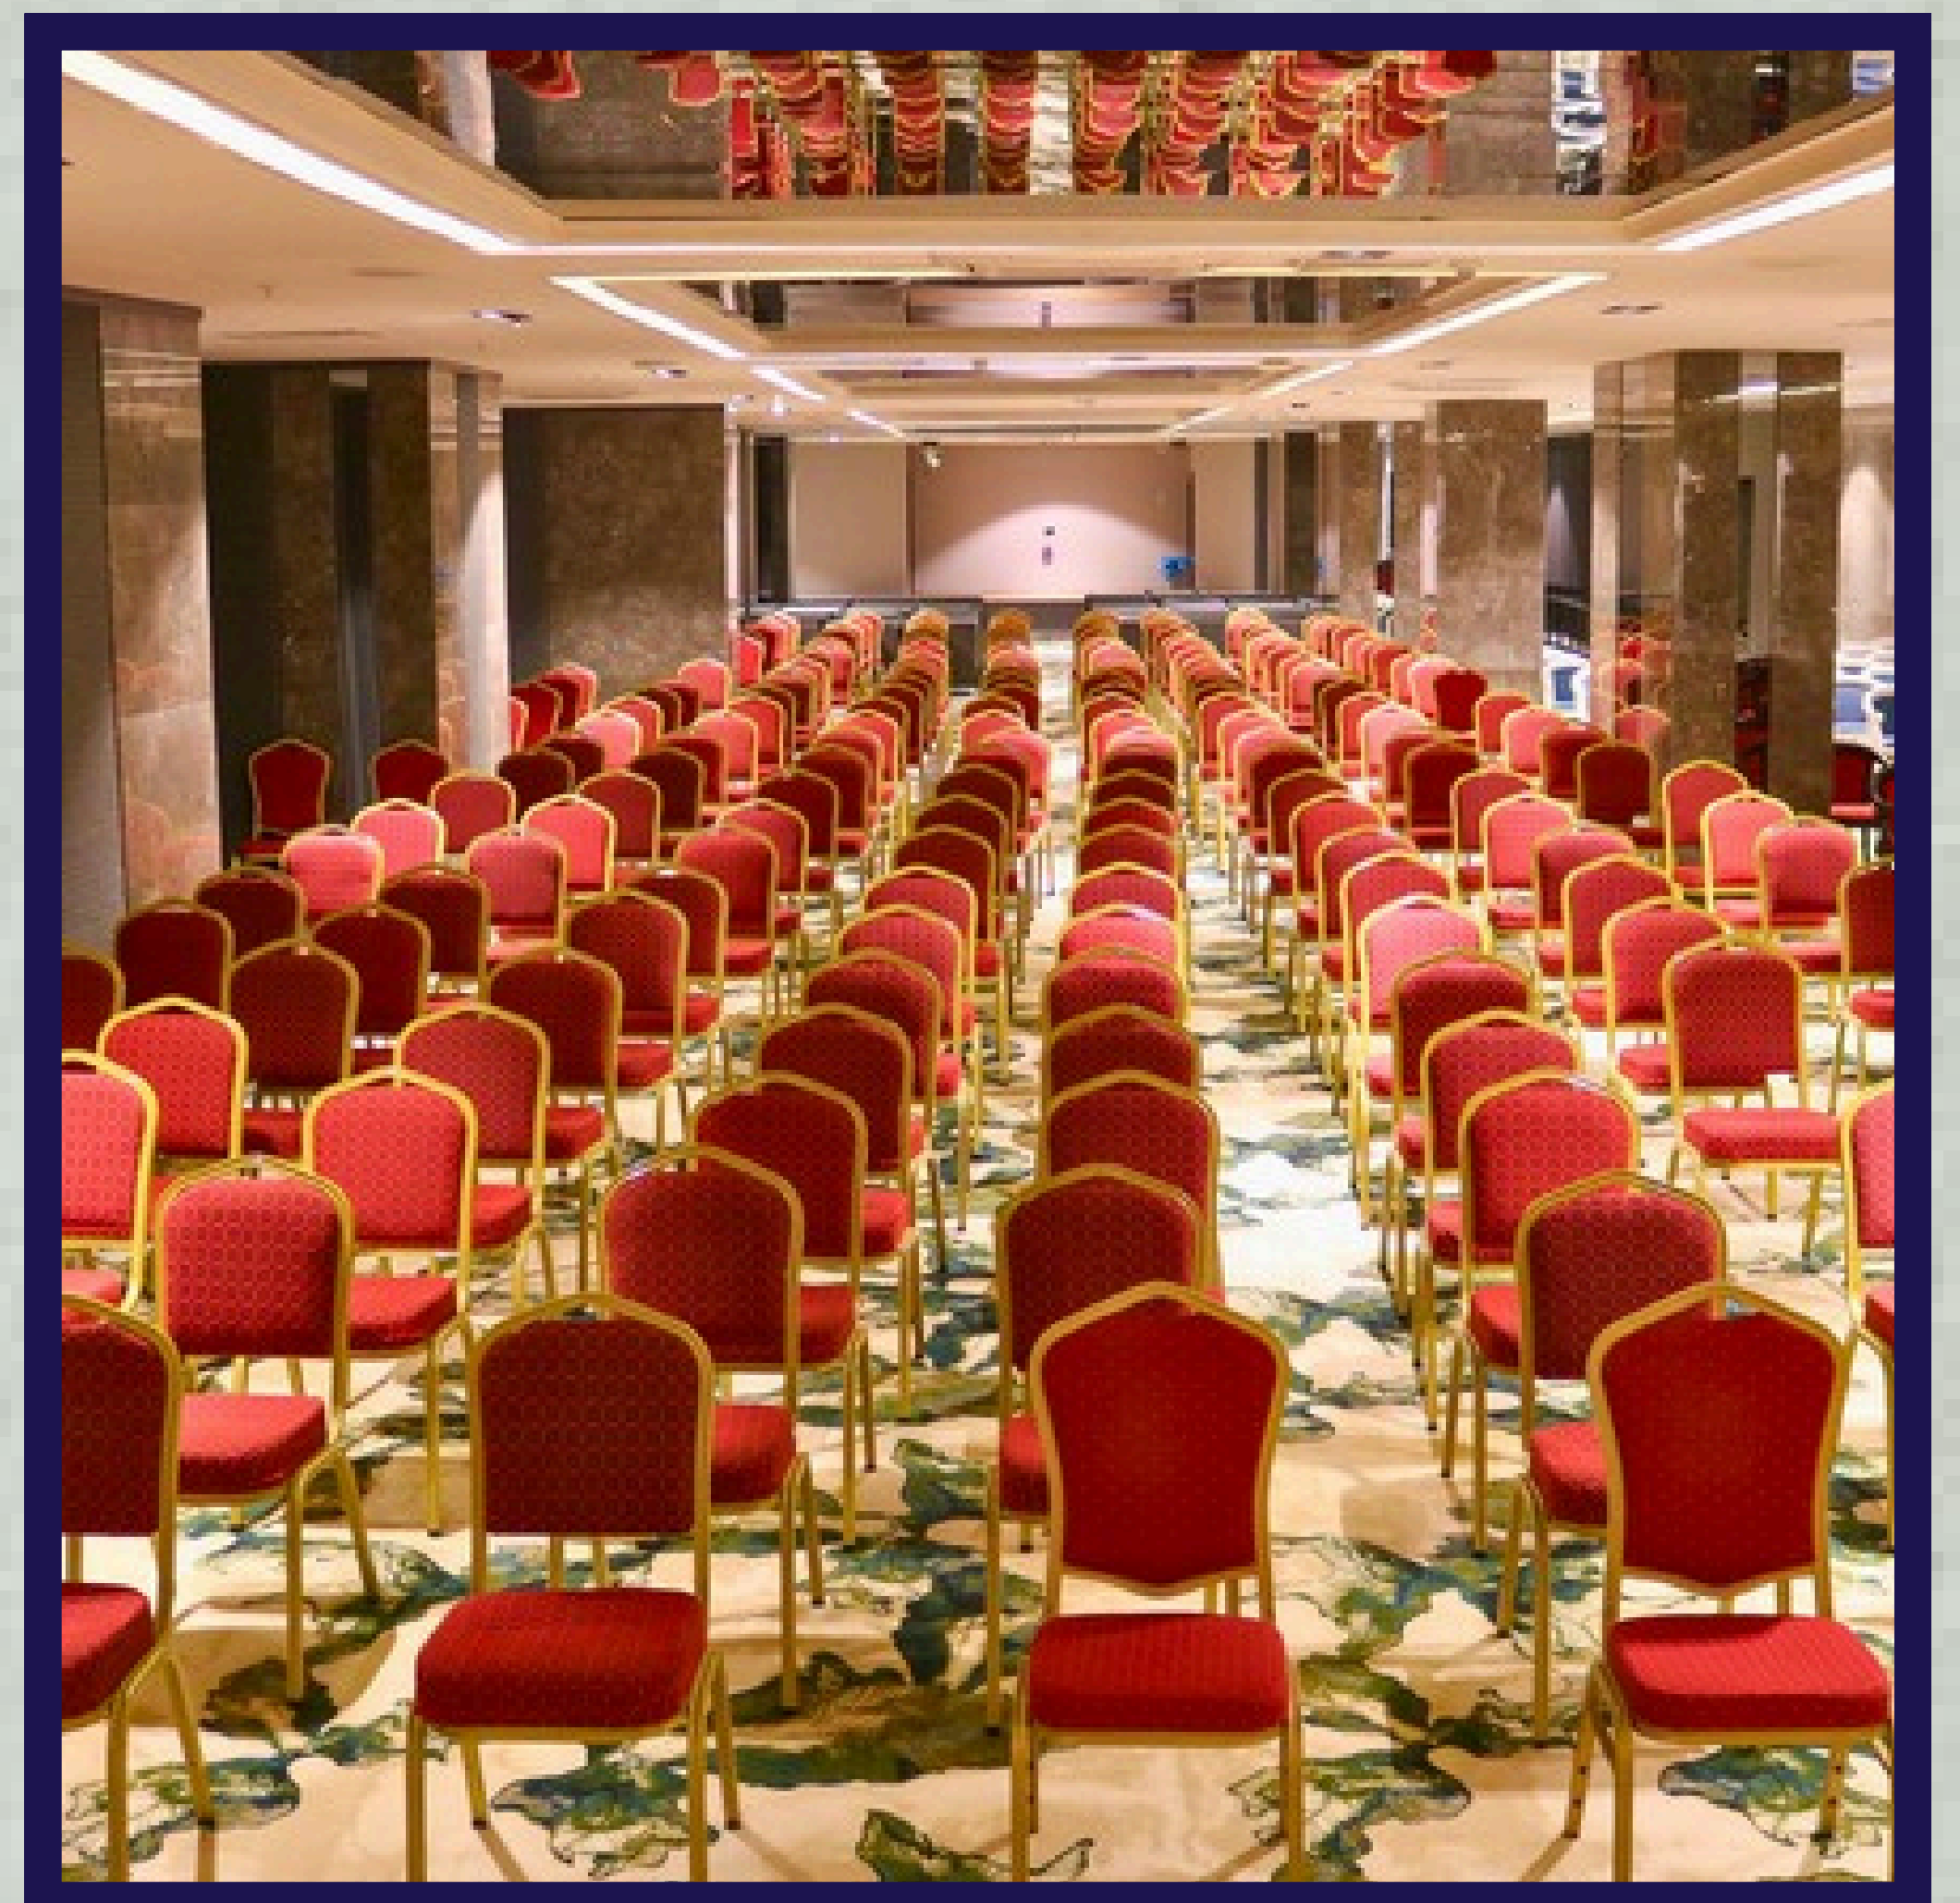

Our Spa & Wellness center is open between 08.30 – 18.00.

**NoXInn Deluxe**

## Conference Hall

NoxInn Deluxe Hotel has hosted many events from past to present with its large meeting hall and foyer area. You can easily hold a meeting in our meeting room, equipped with a podium, microphone, sound system and overhead projector equipment, without the need for any extra equipment.

- **Meeting Hall Dimensions:** Width: 12m Length: 50m Height: 2.90m
- **Front Stage:** Width: 4.30m Length: 5m Stage Height: 60cm
- **Rear Stage:** Width: 4.30m Length: 6m Depth: 3.50m
- **Foyer Area:** 100 m<sup>2</sup>
- **Meeting Hall:** 615 m<sup>2</sup>