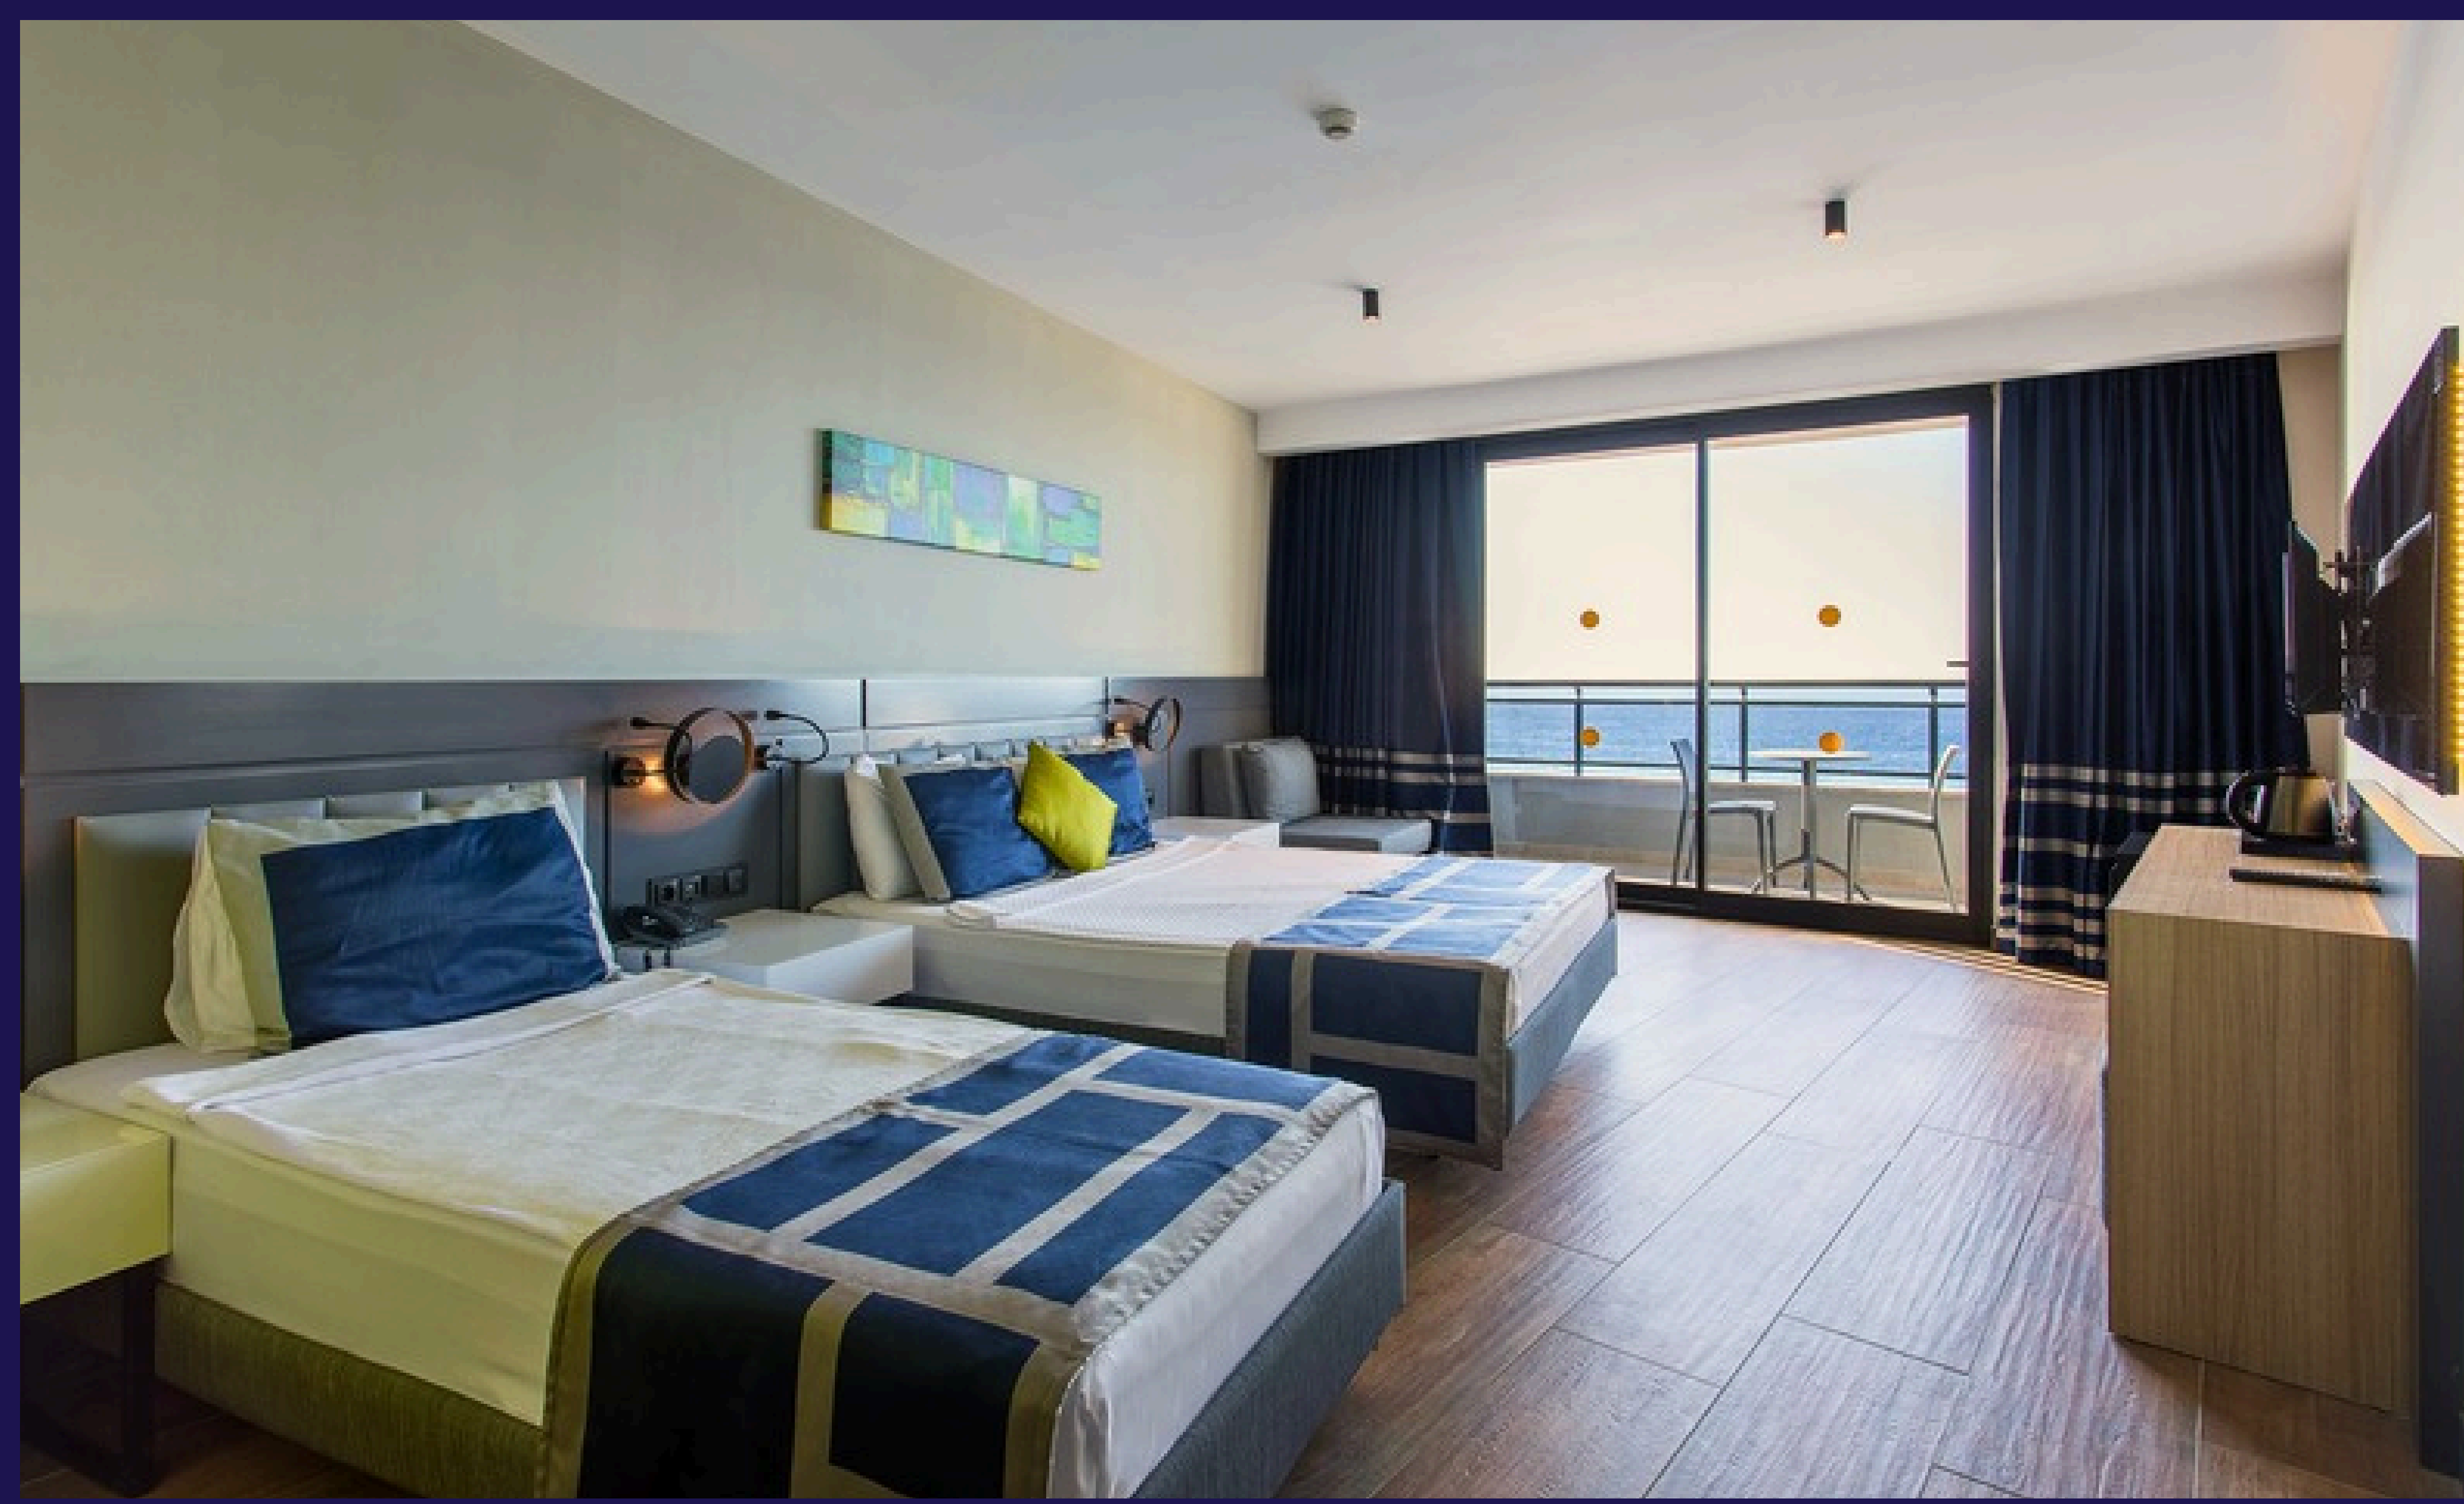

Superior Room

(Land View, Side Sea View , Sea View)

The size of superior rooms is 30-36 m² and can accommodate a maximum of 4 adults. The room has a balcony, bathroom, free WI-FI, encrypted safe, card entry, smoke detector, telephone in the room and bathroom, minibar, television, table and chair on the balcony, hair dryer, kettle, tea and coffee set and air conditioning.

Superior rooms have land, pool and sea view. The minibar in the rooms is filled with soda, fruit juice, iced tea and water on the day of arrival. The water is refreshed in the following days. Air conditioners in the rooms only work when the balcony door is closed. Tea and coffee set is refreshed daily.