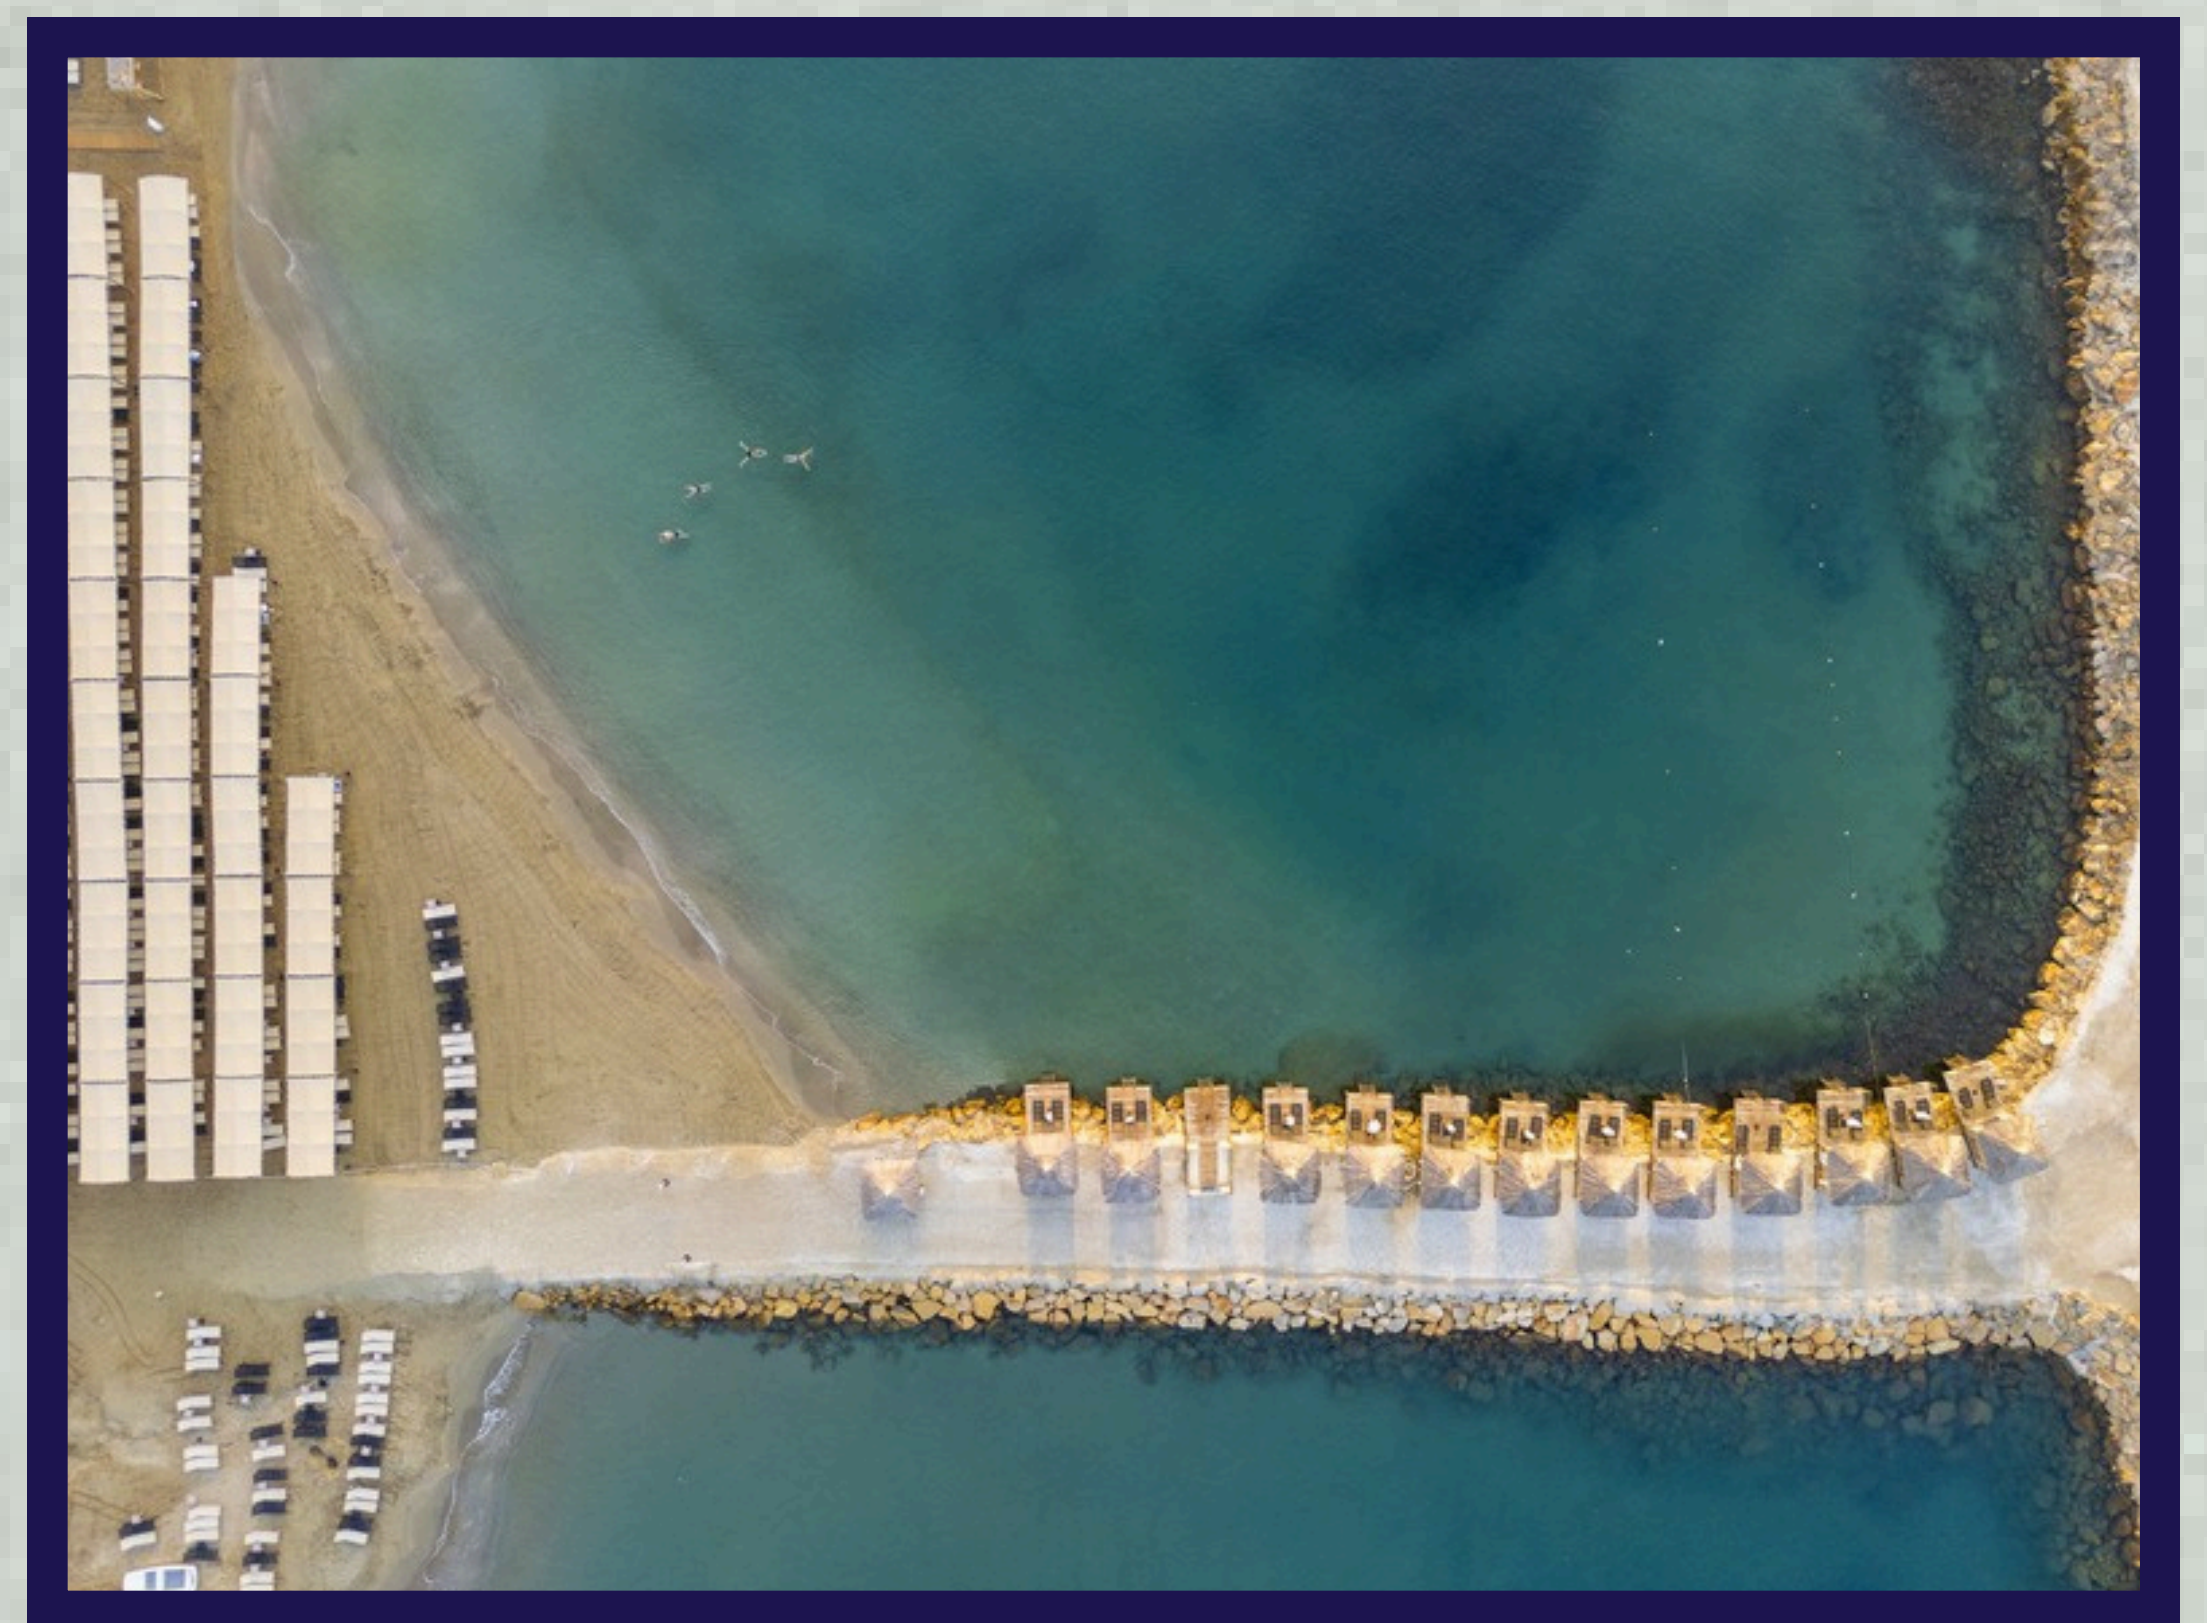

Beach & Pools

NoxInn Deluxe Hotel offers its guests a wide range of ways to cool down and enjoy the hot weather, thanks to its 6 pools, one of which is indoor, and its 300-meter blue flag all-sand beach.

- Main Pool: 553 m²
- Aquapark Pool: 126 m²
- Relax Pool: 224 m²
- Relax Block Pool: 178 m²
- Indoor Pool: 91 m²
- Children's Pool: 10 m²

The depth of all our pools, except the children's pool, is 140 cm. The depth of the children's pool is 30 cm. All of our pools are open for use between 08.00–17.00.

*Children's Pool (Outdoor area), Aquapark Pool, Indoor Pool, Children's Pool (next to the Indoor Pool) are heated. Heating is applied according to seasonal conditions, and it will be 28°C in accordance with international standards.

NoxInn Deluxe