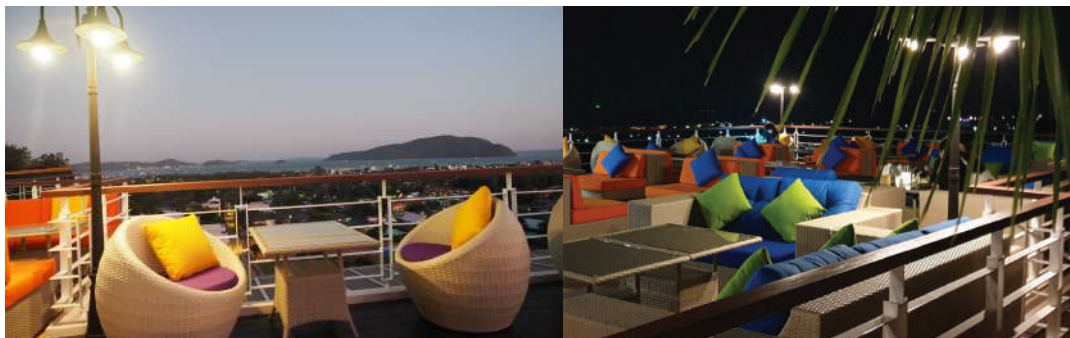

The Best Andaman View In Phuket