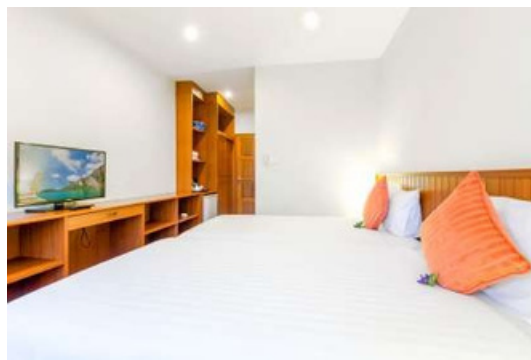

The *View Rawada*
phuket

Room Type

- Standard Sea View 6 Rooms 32 sqm.
- De l u x e Sea View 41 Rooms 42 sqm.
- Grand Deluxe Sea View 22 Rooms 42 sqm.
- Jacuzzi Suite Sea View 6 Rooms 68 sqm.

Room Type information

Standard Seaview Size 32 sqm. no balcony/6 rooms

The room offers a spectacular Sea view of the Chalong Bay and a lovely outdoor terrace. The room features air conditioning in room safe, cable TV, Telephone with direct dialing complimentary WiFi, rain shower and fully toiletries, no have balcony.

The Best Andaman View In Phuket

76/19 moo4 Viset Road Rawai
Phuket 83130
Tel. +6676-510-948

E-mail sales@theviewrawadaphuket.com

www.theviewrawadaphuket.com
facebook.com/theviewrawada
instagram.com/theviewrawadaphuket