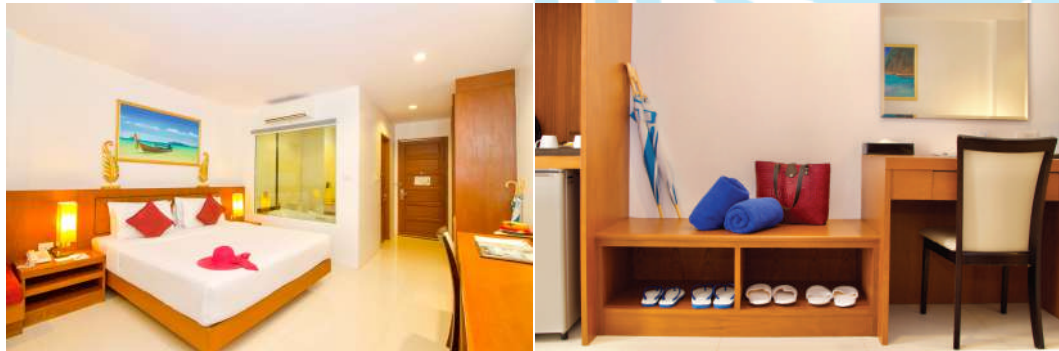

The *View Rawada*
phuket

Room Type

- Standard Sea View 6 Rooms 32 sqm.
- Deluxe Sea View 41 Rooms 42 sqm.
- Grand Deluxe Sea View 22 Rooms 42 sqm.
- Jacuzzi Suite Sea View 6 Rooms 68 sqm.

Room Type information

76/19 moo4 Viset Road Rawai
Phuket 83130
Tel. +6676-510-948

E-mail sales@theviewrawadaphuket.com

www.theviewrawadaphuket.com
facebook.com/theviewrawada
instagram.com/theviewrawadaphuket

Grand Deluxe Sea view Size 42 SQM.Inc Balcony/22rooms

The room offers an enlarge living space an en-suite bathroom with a separated rain shower and bathtub, consists of a private out door terrace. The room also features air conditioning in room safe cable TV, Telephone with direct dialing complimentary WiFi, and fully toiletries.

The Best Andaman View In Phuket