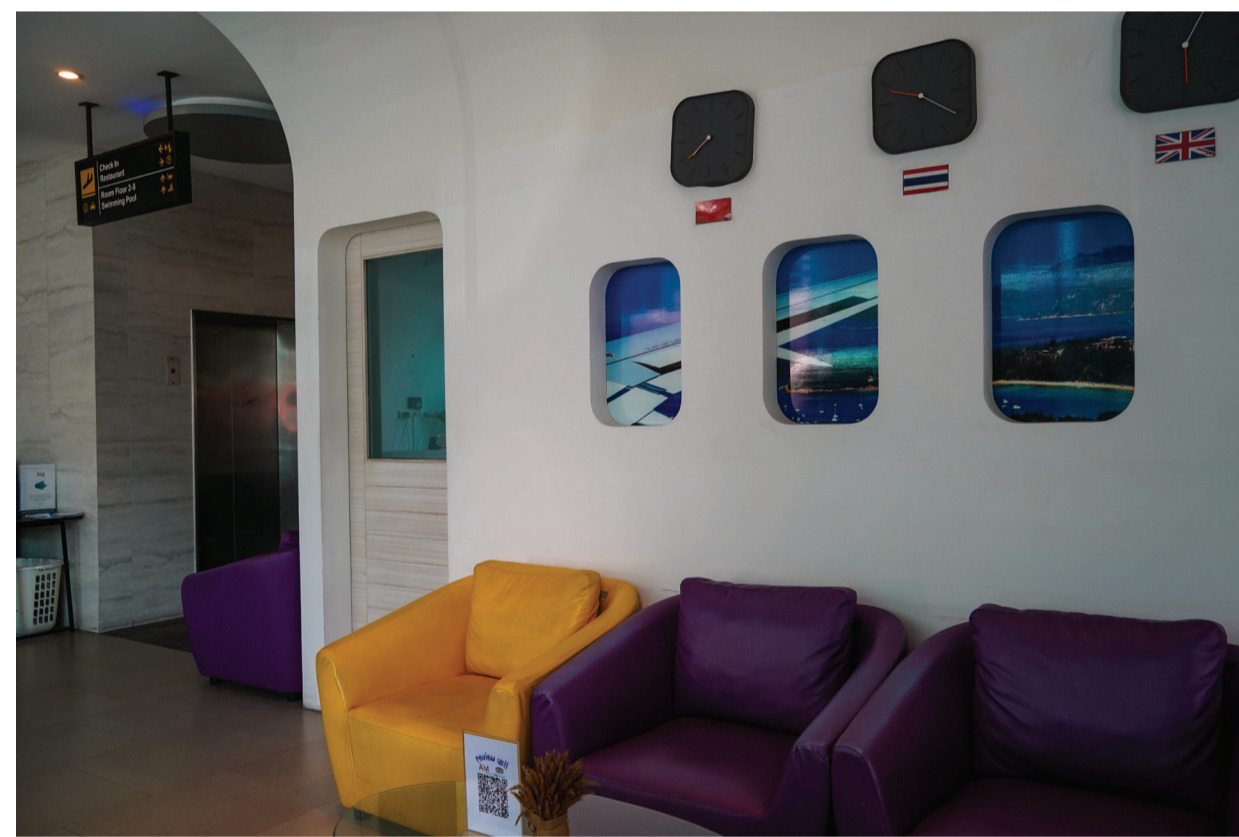

The

AIM

Patong Hotel

HOTEL CATEGORY

EXPERIENCE THE EPITOME OF CHIC LIVING
UNMATCHED COMFORT AND ULTIMATE
CONVENIENCE AWAIT YOU AT AIM PATONG
RIGHT IN THE HEART OF PATONG'S EXCITEMENT

OUR PRIME LOCATION

184/16, Phangmuang Sai Ko Road, Patong Beach, Kathu District, Phuket 83150, Thailand

THE LOBBY

IM-AIM BRUNCH & BAR

ROOFTOP SWIMMING POOL

ACCOMMODATIONS

ROOM TYPE	SIZE	NO. OF ROOM
Superior Room (Double/Twin)	20	66
Deluxe Room (Double)	24	6
TOTAL		72

SUPERIOR ROOM

Discover the allure of our Superior Room, a stylish sanctuary tailored for solo adventurers or couples seeking a unique getaway. Spanning 20 square meters, this beautifully designed space features a king-sized bed or twin bed, ensuring a restful stay. The captivating theme of the room, inspired by the majestic Chinese Forbidden City.

SUPERIOR ROOM IN-ROOM FACILITIES

*Dual Voltage / Adapter
Balcony / Terrace
In Room Safe
In Room Tea / Coffee
Wireless Internet
TV (Cable TV)
Telephone
Air Conditioning in Room
Emergency Lighting
Shower
Clothes Line
Hair Dryer*

DELUXE ROOM

Step into our stunning Deluxe Room, where luxury meets comfort in 24 square metres of stylish design! Featuring an exquisite king-sized bed, this spacious sanctuary is complemented by a modern ensuite bathroom equipped with both a refreshing shower and a relaxing bathtub, creating the perfect space to unwind after a day of adventure.