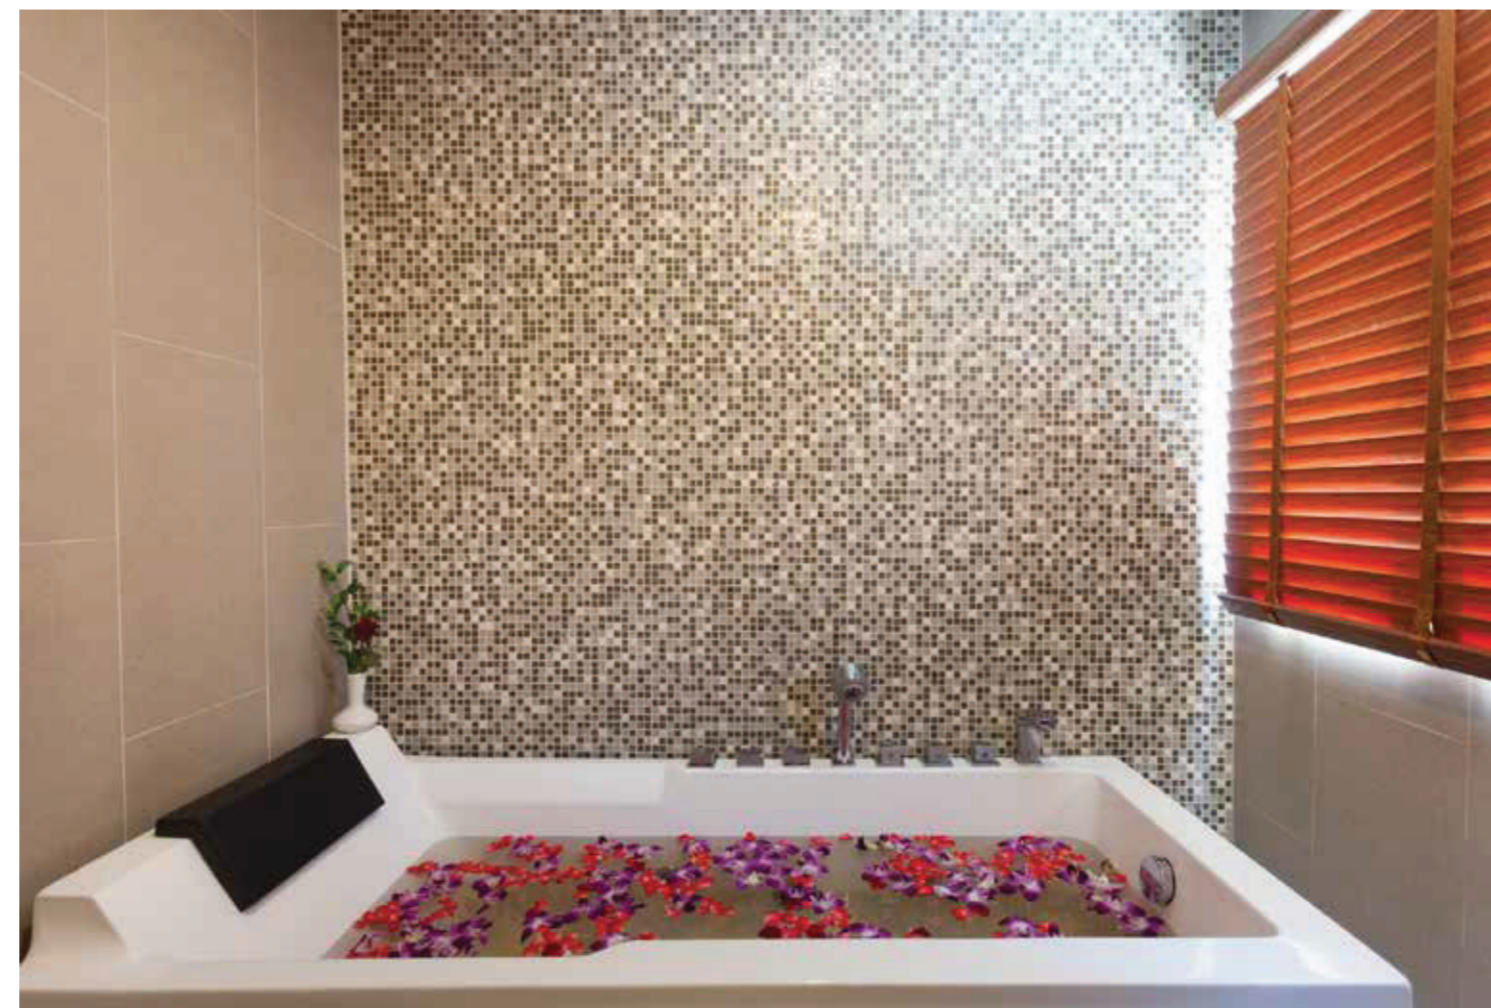

DELUXE ROOM IN-ROOM FACILITIES

*Dual Voltage / Adapter
Balcony / Terrace
In Room Safe
In Room Tea / Coffee
Wireless Internet
TV (Cable TV)
Telephone
Air Conditioning in Room
Emergency Lighting
Shower & Bathtub
Clothes Line
Hair Dryer*