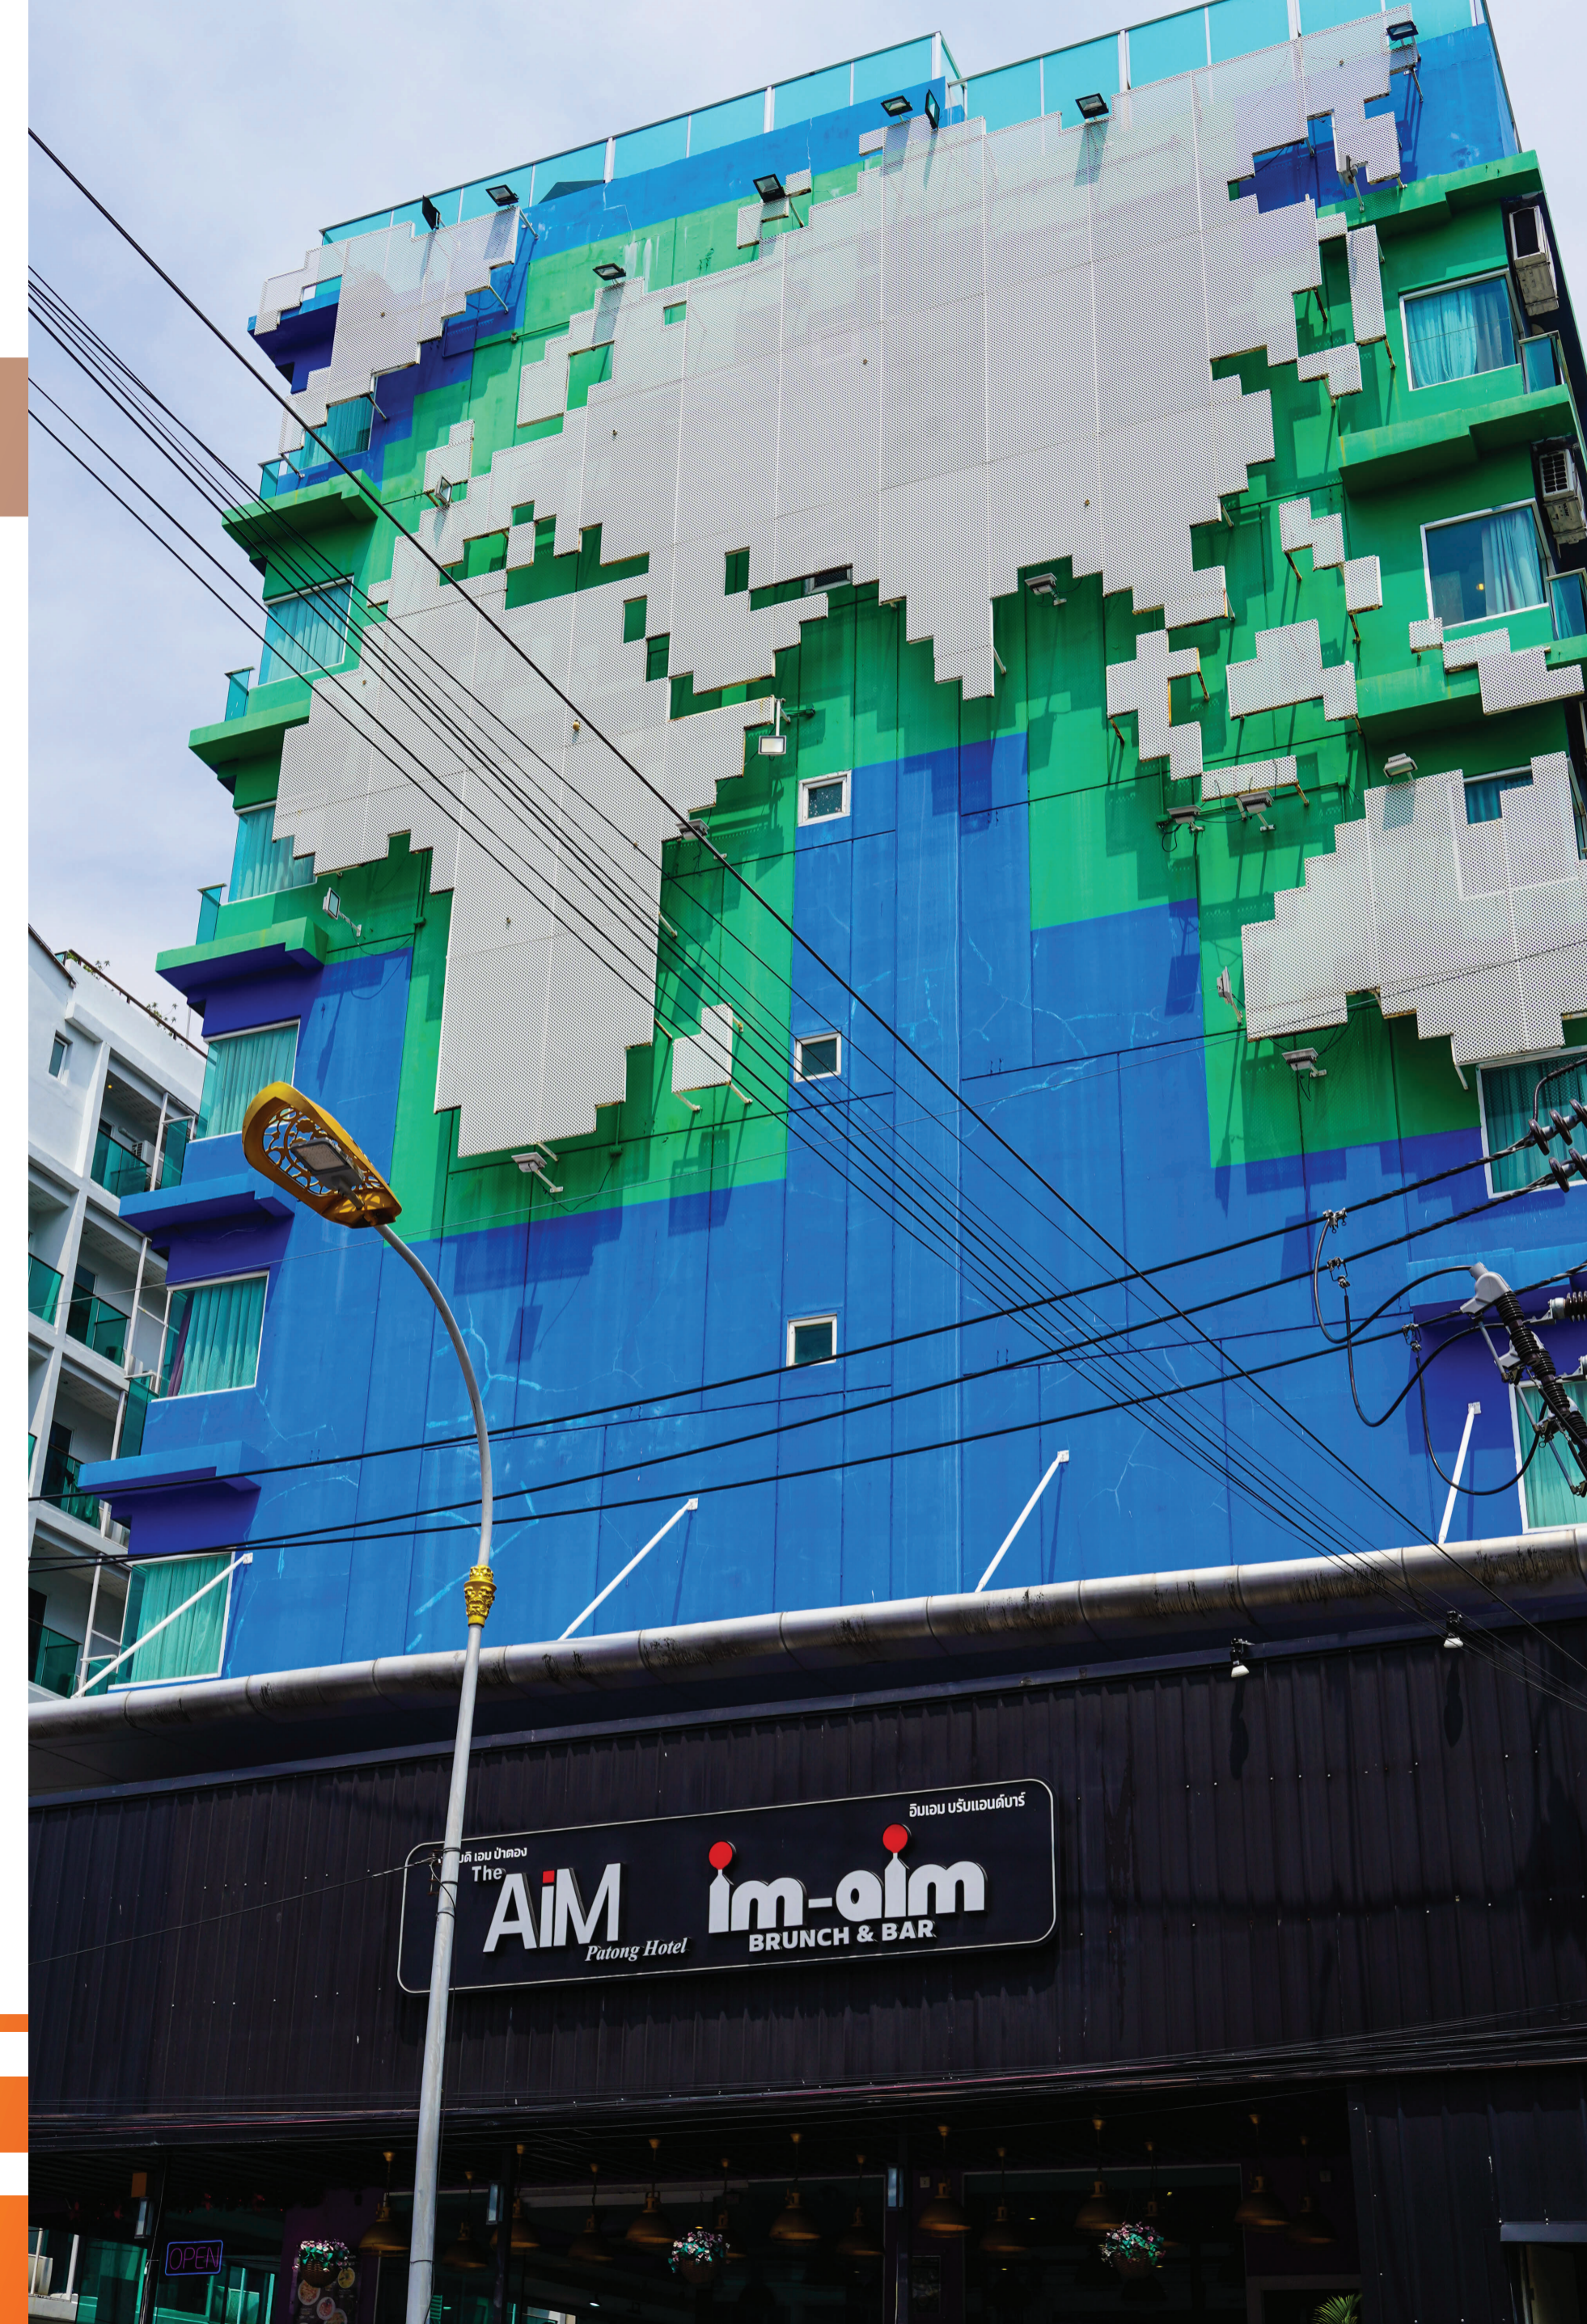

ACCOMMODATIONS

ROOM TYPE	SIZE	NO. OF ROOM
Superior Room (Double/Twin)	20	66
Deluxe Room (Double)	24	6
TOTAL		72