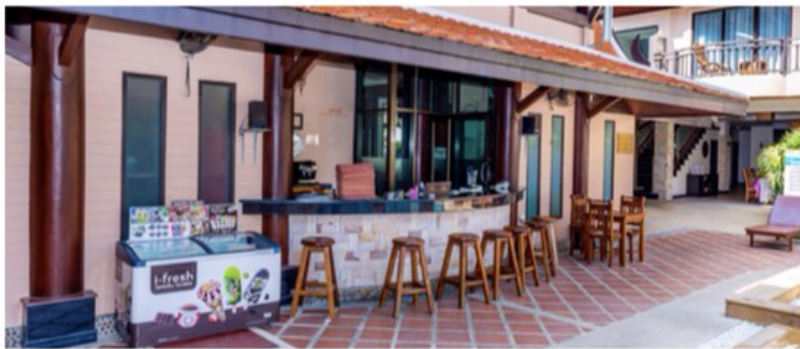

## NIPA RESORT, PATONG BEACH

Nipa Resort is a Modern -Thai resort located in Phuket, Thailand. Our facilities offer nothing less than comfort and relaxation. Decoration touch of Thai sense with fully Thai style service makes more fascinating.

A spacious of Swimming pool with grand water fall in the middle of the hotel provided the feeling of real nature. Our spectacular Resort provides 4 stars accommodation with 117 rooms. This property is 10 minute walk from the beach and famous shopping mall (Jungceylon) and just a short drive and walk from lively Bangla Road.

## HOTEL FACILITIES

- |   |   |  |
|---|---|--|
|  Swimming Pool     |  Aim-Aoch Restaurant   |  Fitness Center                       |
|  Sunbath area      |  Tour Desk             |  Airport Transfer Service             |
|  24 hours Security |  Room Service          |  Free Shuttle Service to Patong Beach |
|  Iyara Pool Bar    |  Laundry & Dry Service |  Spa & Massage                        |

### Aim - Aoch Restaurant

An exquisite all day dining restaurant, create the perfect environment for a wonderful experience and special occasion. The fabulous choices of delicious traditional Thai, Western, Seafood and more with fine service.