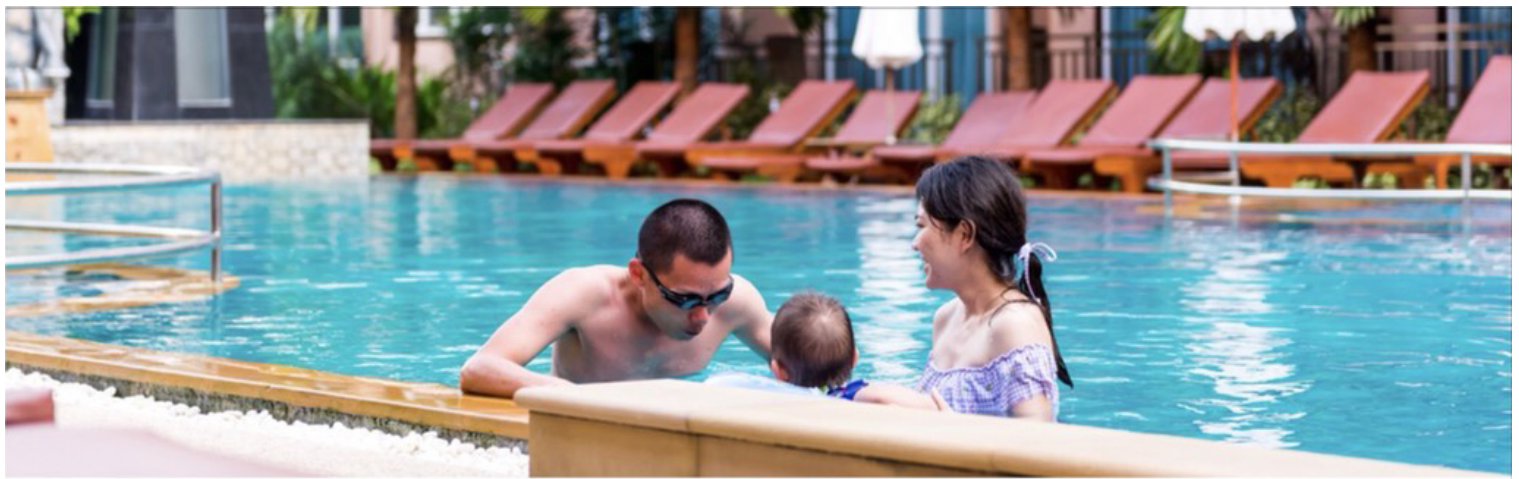

A spacious of Swimming pool with grand water fall in the middle of the hotel provided the feeling of real nature. Our spectacular Resort provides 4 stars accommodation with 117 rooms. This property is 10 minute walk from the beach and famous shopping mall (Jungceylon) and just a short drive and walk from lively Bangla Road.

## HOTEL FACILITIES

- |   |   |  |
|---|---|--|
|  Swimming Pool     |  Aim-Aoch Restaurant   |  Fitness Center                       |
|  Sunbath area      |  Tour Desk             |  Airport Transfer Service             |
|  24 hours Security |  Room Service          |  Free Shuttle Service to Patong Beach |
|  Iyara Pool Bar    |  Laundry & Dry Service |  Spa & Massage                        |

### Iyara Pool bar

A perfect ambience open air bar, relax with premium cocktails, soft drinks, non-alcoholic, tropical fresh fruits in many styles, special requests and your recipes desired during a sunny day with a companion for good times.