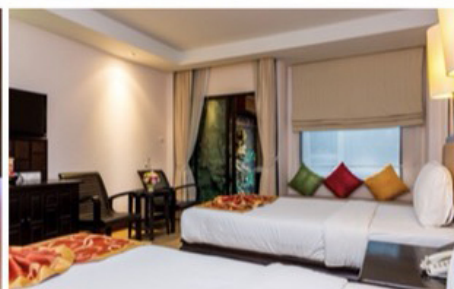

A spacious of Swimming pool with grand water fall in the middle of the hotel provided the feeling of real nature. Our spectacular Resort provides 4 stars accommodation with 117 rooms. This property is 10 minute walk from the beach and famous shopping mall (Jungceylon) and just a short drive and walk from lively Bangla Road.

### ROOM TYPE

Deluxe Room (36 SQM)

Deluxe Pool View (36 SQM)

Grand Deluxe Pool View (38 SQM)

Deluxe Outdoor Jacuzzi (36 SQM)

Grand Deluxe Pool Access (36 SQM)

## HOTEL FACILITIES

- |   |   |  |
|---|---|--|
|  Swimming Pool     |  Aim-Aoch Restaurant   |  Fitness Center                       |
|  Sunbath area      |  Tour Desk             |  Airport Transfer Service             |
|  24 hours Security |  Room Service          |  Free Shuttle Service to Patong Beach |
|  Iyara Pool Bar    |  Laundry & Dry Service |  Spa & Massage                        |