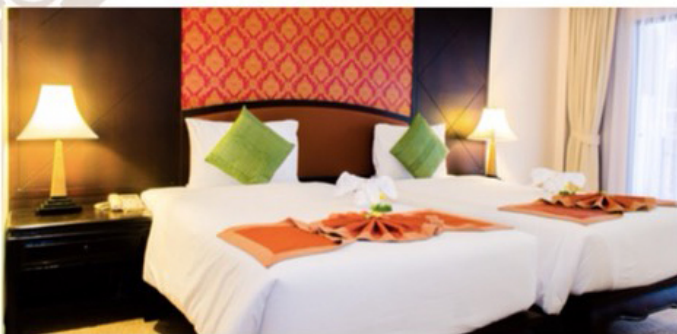

## NIPA RESORT, PATONG BEACH

Nipa Resort is a Modern -Thai resort located in Phuket, Thailand. Our facilities offer nothing less than comfort and relaxation. Decoration touch of Thai sense with fully Thai style service makes more fascinating.

A spacious of Swimming pool with grand water fall in the middle of the hotel provided the feeling of real nature. Our spectacular Resort provides 4 stars accommodation with 117 rooms. This property is 10 minute walk from the beach and famous shopping mall (Jungceylon) and just a short drive and walk from lively Bangla Road.

### ROOM TYPE

Deluxe Room (36 SQM)

Deluxe Pool View (36 SQM)

Grand Deluxe Pool View (38 SQM)

Deluxe Outdoor Jacuzzi (36 SQM)

Grand Deluxe Pool Access (36 SQM)