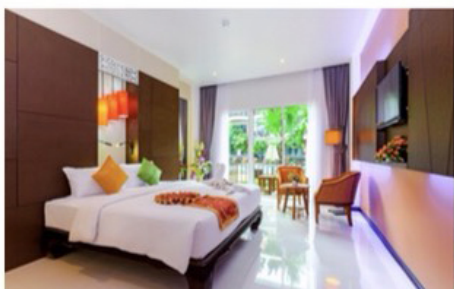

## NIPA RESORT, PATONG BEACH

Nipa Resort is a Modern -Thai resort located in Phuket, Thailand. Our facilities offer nothing less than comfort and relaxation. Decoration touch of Thai sense with fully Thai style service makes more fascinating.

A spacious of Swimming pool with grand water fall in the middle of the hotel provided the feeling of real nature. Our spectacular Resort provides 4 stars accommodation with 117 rooms. This property is 10 minute walk from the beach and famous shopping mall (Jungceylon) and just a short drive and walk from lively Bangla Road.

### ROOM TYPE

Deluxe Room (36 SQM)

Deluxe Pool View (36 SQM)

Grand Deluxe Pool View (38 SQM)

Deluxe Outdoor Jacuzzi (36 SQM)

Grand Deluxe Pool Access (36 SQM)