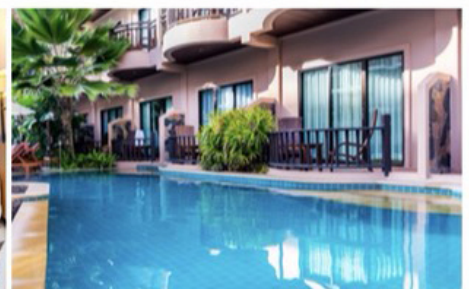

Deluxe Pool View (36 SQM)

Deluxe Outdoor Jacuzzi (36 SQM)

Grand Deluxe Pool Access (36 SQM)