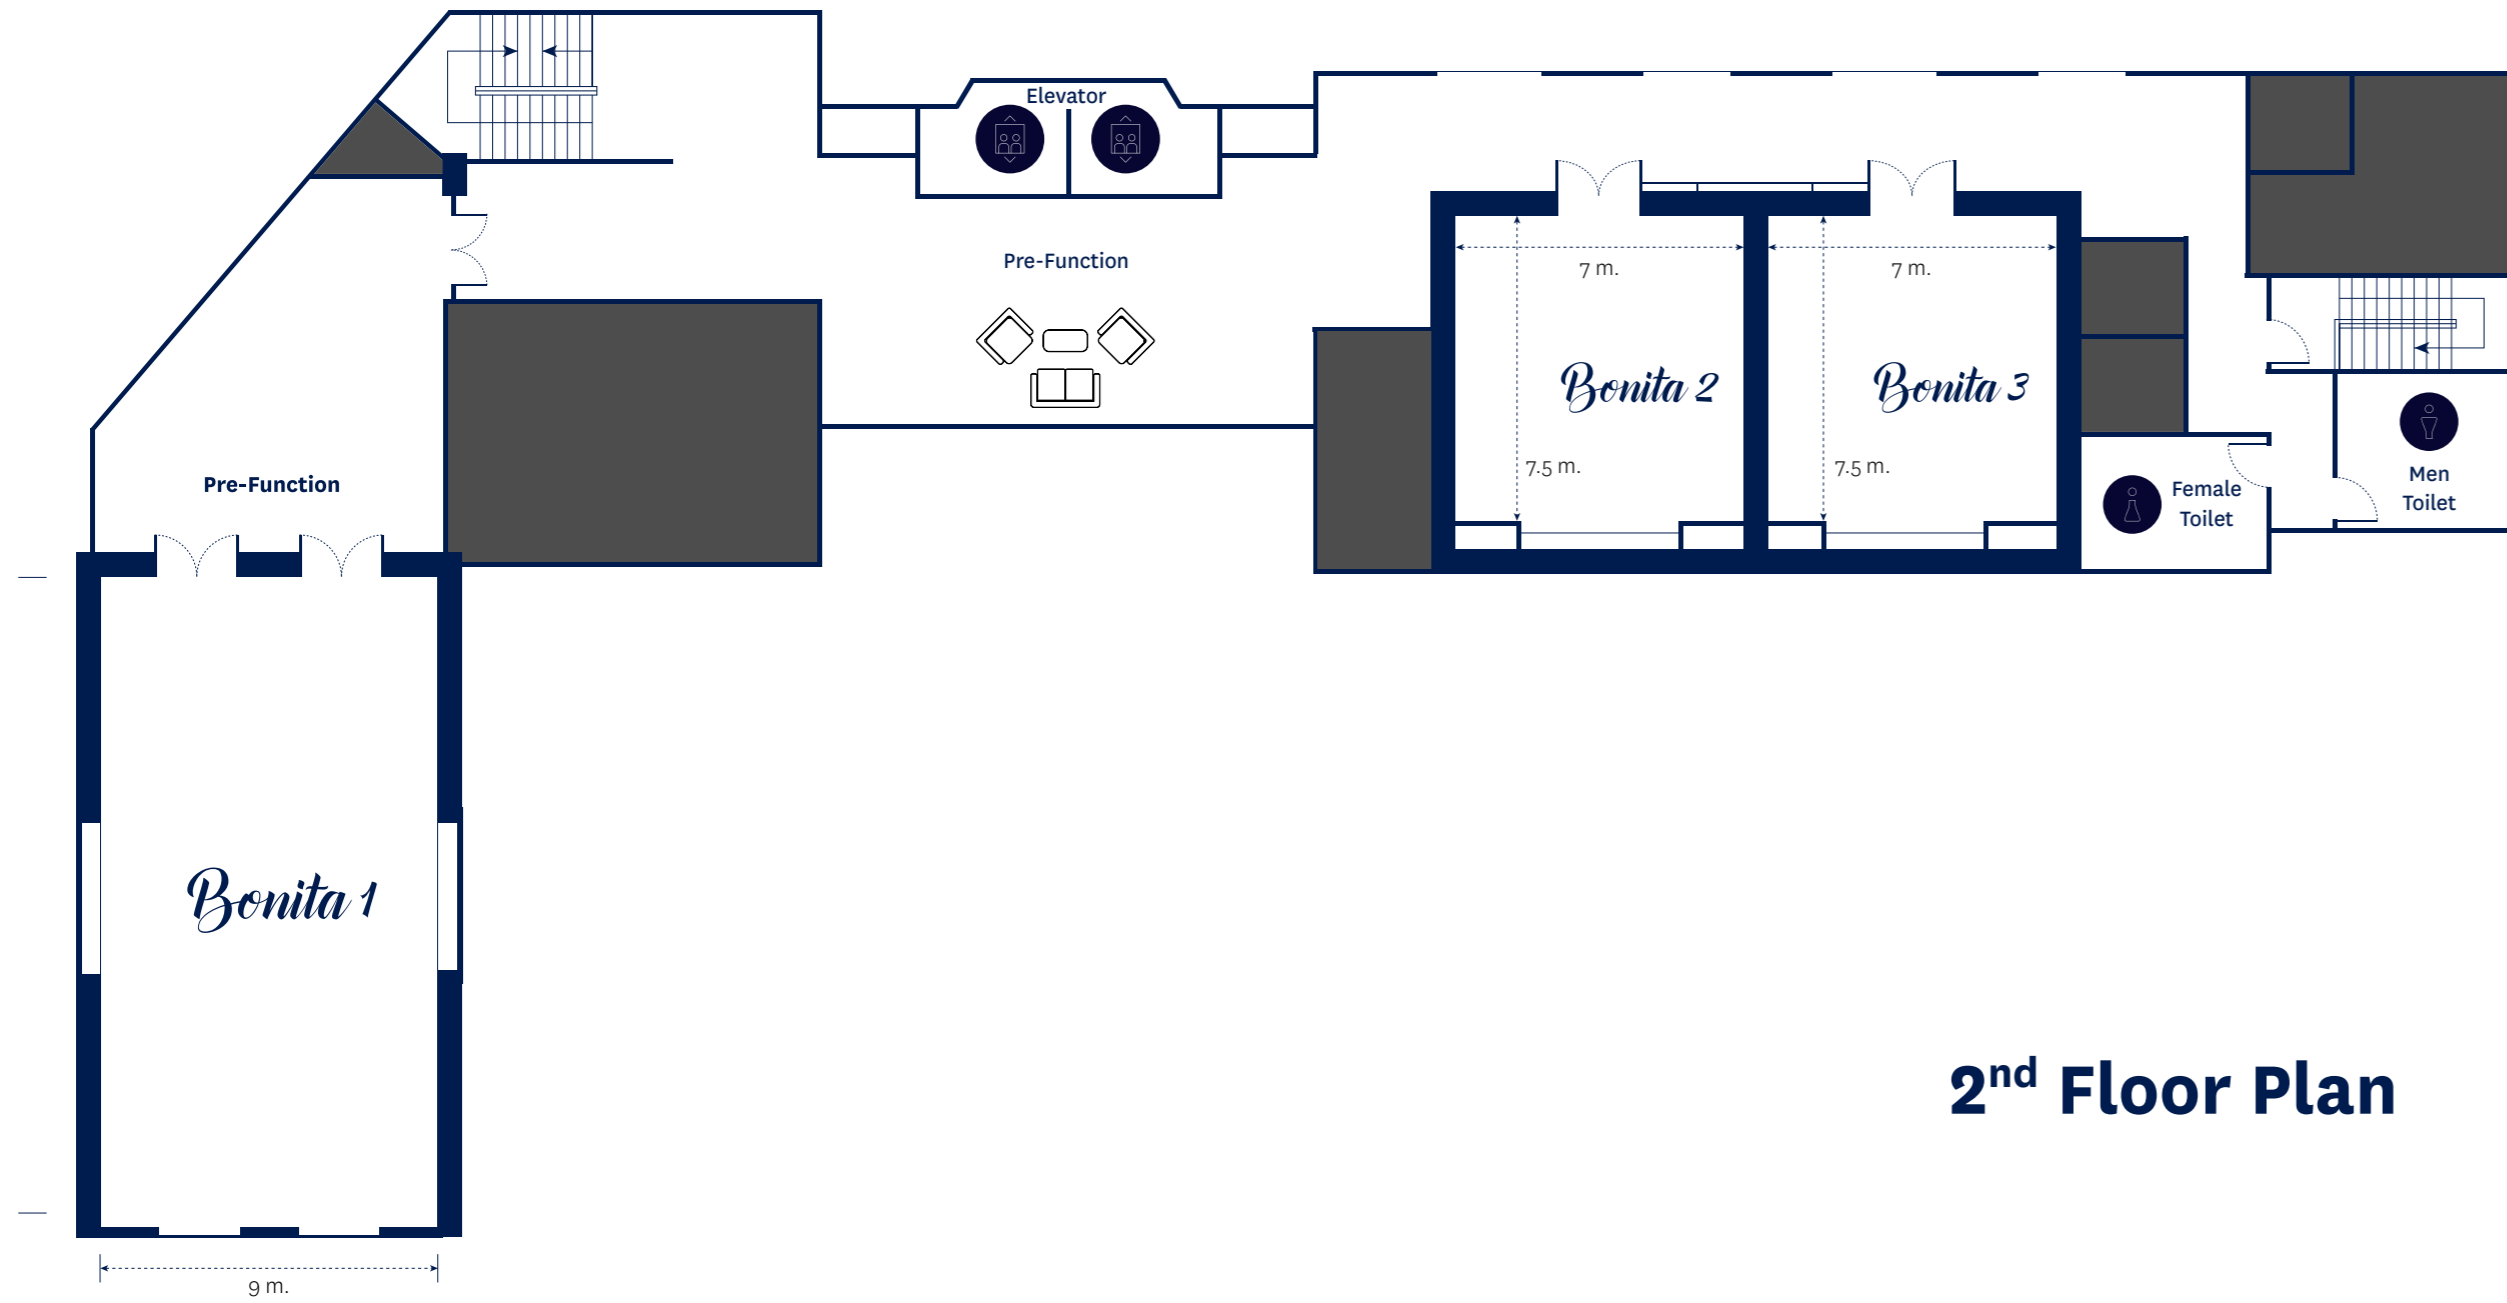

GRANDE BALLROOM

The impressive Grande Ballroom stands adjacent to the hotel with 936 sq m of pillarless space, with 4.7 m high vaulted ceilings, a cutting-edge sound system and large LED displays. It is fronted by a spacious foyer, overlooking our lush tropical garden, which is excellent for pre-function activities and breaks. It can seat up to 850 persons in cocktail rounds, 736 persons in theater style or 650 persons with banquet round tables, including a large and comfortable stage. The Grande Ballroom is the most flexible and the best tool in your hands to organize any type of conferences, incentives or gatherings. For meetings and weddings with fewer participants, the ballroom can be partitioned into two smaller spaces of nearly equal size and each with their own large LED screen.

[MORE INFO](#) ▶

BONITA 1

Our stylish Bonita 1 is located on the second floor of the hotel, accessed either directly from the parking area or via elevator from the lobby, with an excellent pre-function area and high quality audiovisual equipment. Measuring 126 sq.m., Bonita 1 can accommodate 120 persons for a cocktail reception, 96 persons for a theatre arrangement or 40 in a classic boardroom set-up. A few steps away past a larger pre-function space, the smaller Bonita 2 & 3 are perfect for breakout sessions.

[MORE INFO ►](#)

2nd Floor Plan

BONITA 4

The spacious 235 sq.m. Bonita 4 is located on the third floor of the hotel, accessed either from the parking area or via elevator from the lobby. A large venue with a theatre arrangement capacity of 206 persons, 180 persons for a cocktail reception and 120 for a classroom arrangement, along with high quality audiovisual equipment, it also offers a superb pre-function area and its own lobby area and bathrooms.