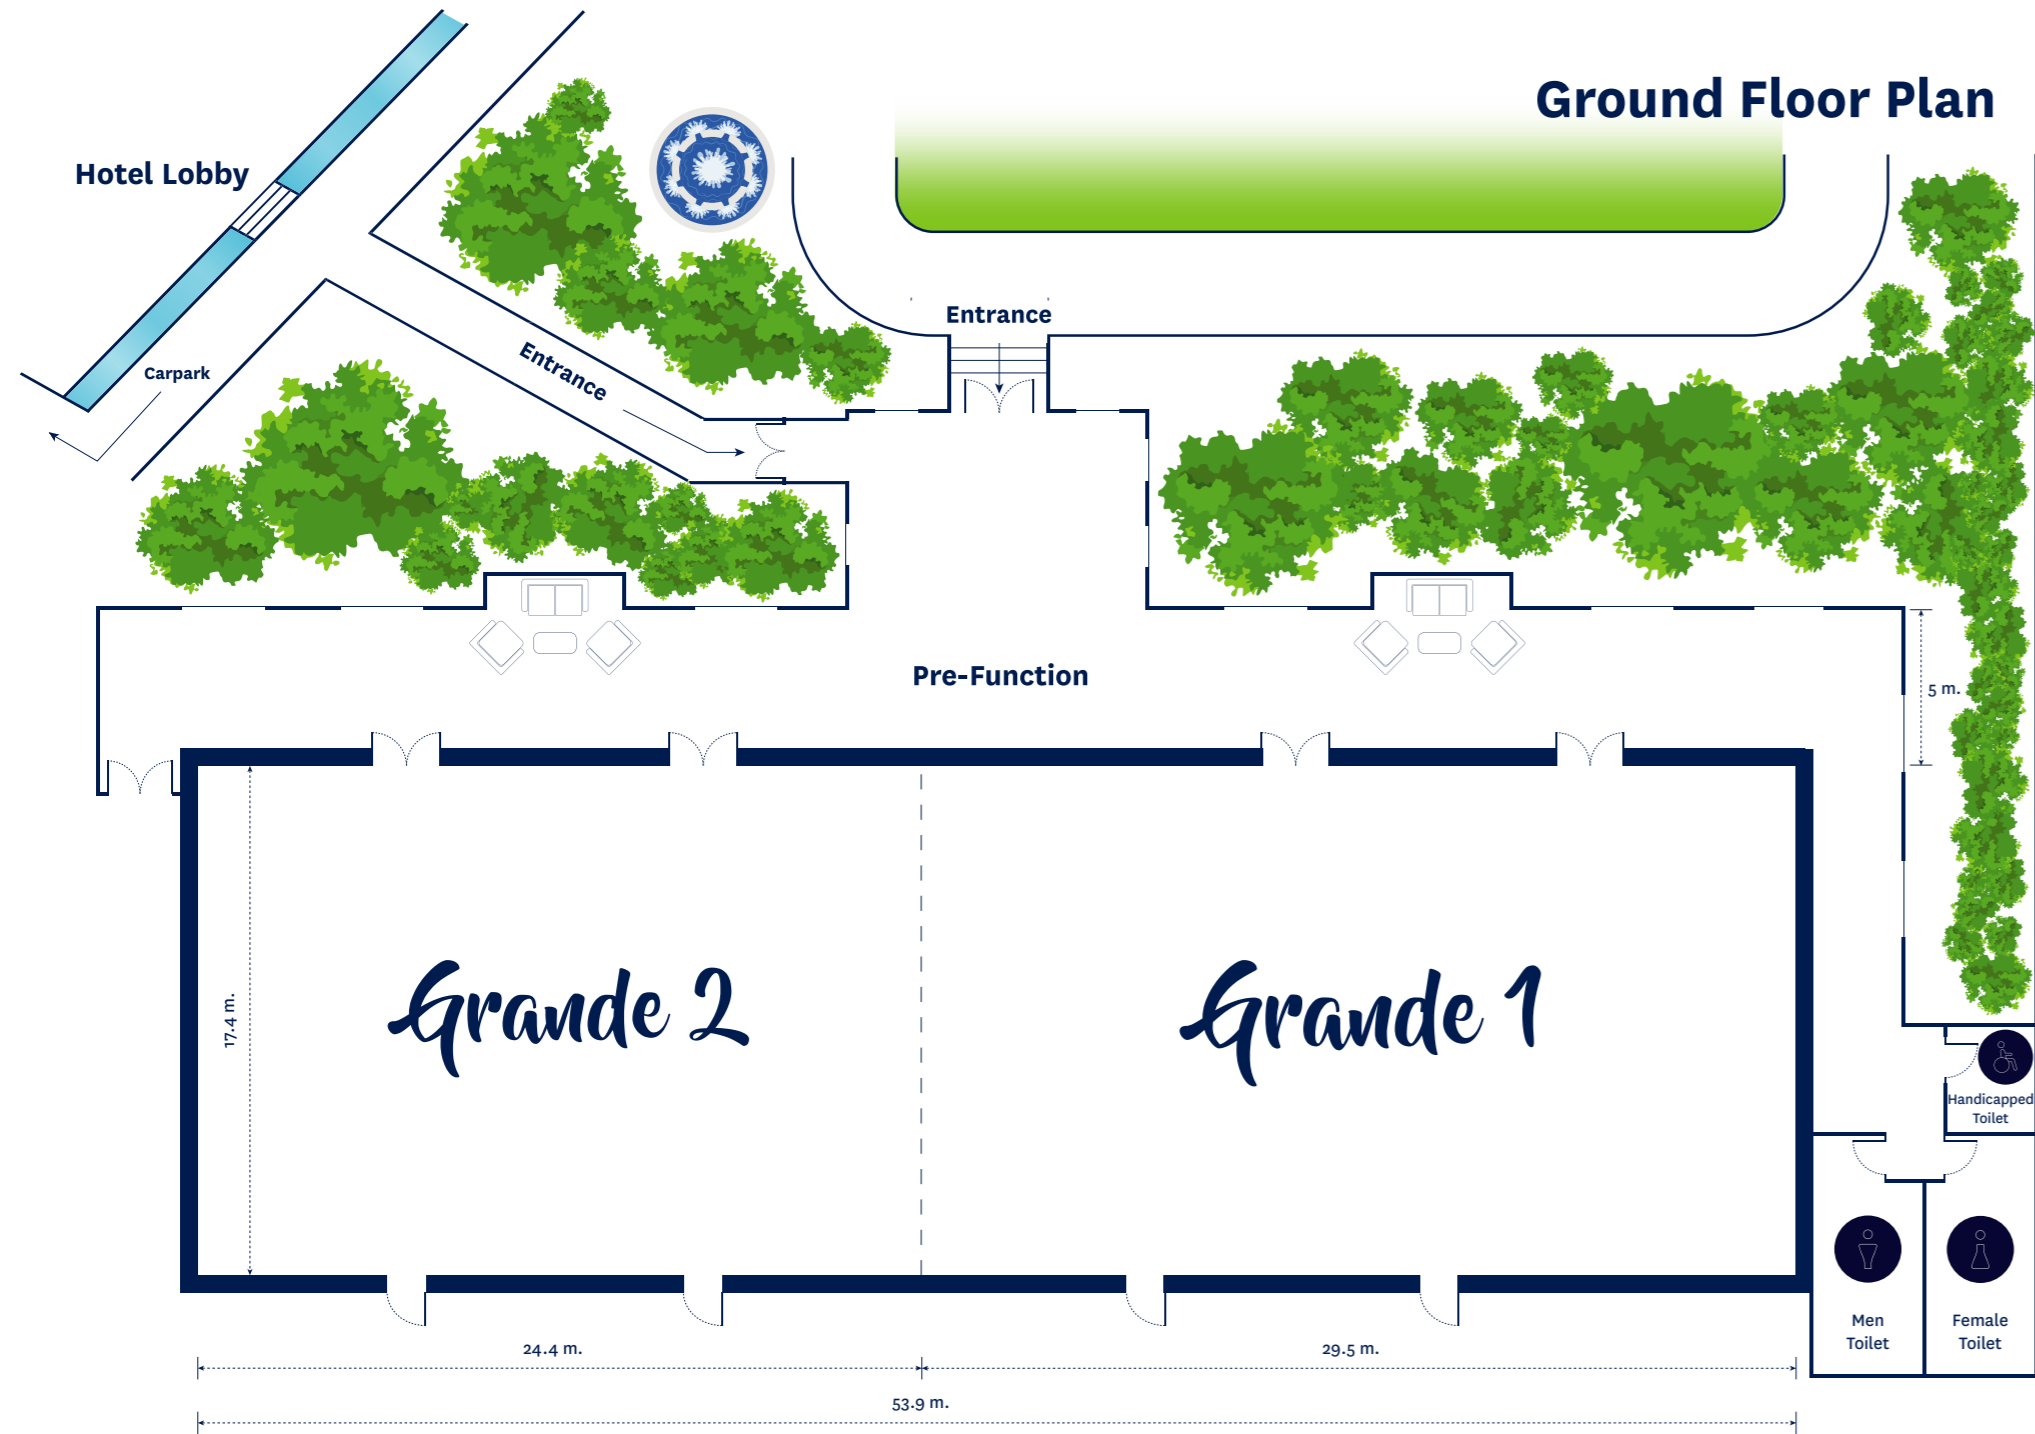

GRANDE BALLROOM

The impressive Grande Ballroom stands adjacent to the hotel with 936 sq m of pillarless space, with 4.7 m high vaulted ceilings, a cutting-edge sound system and large LED displays. It is fronted by a spacious foyer, overlooking our lush tropical garden, which is excellent for pre-function activities and breaks. It can seat up to 850 persons in cocktail rounds, 736 persons in theater style or 650 persons with banquet round tables, including a large and comfortable stage. The Grande Ballroom is the most flexible and the best tool in your hands to organize any type of conferences, incentives or gatherings. For meetings and weddings with fewer participants, the ballroom can be partitioned into two smaller spaces of nearly equal size and each with their own large LED screen.

[MORE INFO](#) ▶

BONITA 1

Our stylish Bonita 1 is located on the second floor of the hotel, accessed either directly from the parking area or via elevator from the lobby, with an excellent pre-function area and high quality audiovisual equipment. Measuring 126 sq.m., Bonita 1 can accommodate 120 persons for a cocktail reception, 96 persons for a theatre arrangement or 40 in a classic boardroom set-up. A few steps away past a larger pre-function space, the smaller Bonita 2 & 3 are perfect for breakout sessions.

[MORE INFO ►](#)

2nd Floor Plan

BONITA 4

The spacious 235 sq.m. Bonita 4 is located on the third floor of the hotel, accessed either from the parking area or via elevator from the lobby. A large venue with a theatre arrangement capacity of 206 persons, 180 persons for a cocktail reception and 120 for a classroom arrangement, along with high quality audiovisual equipment, it also offers a superb pre-function area and its own lobby area and bathrooms.