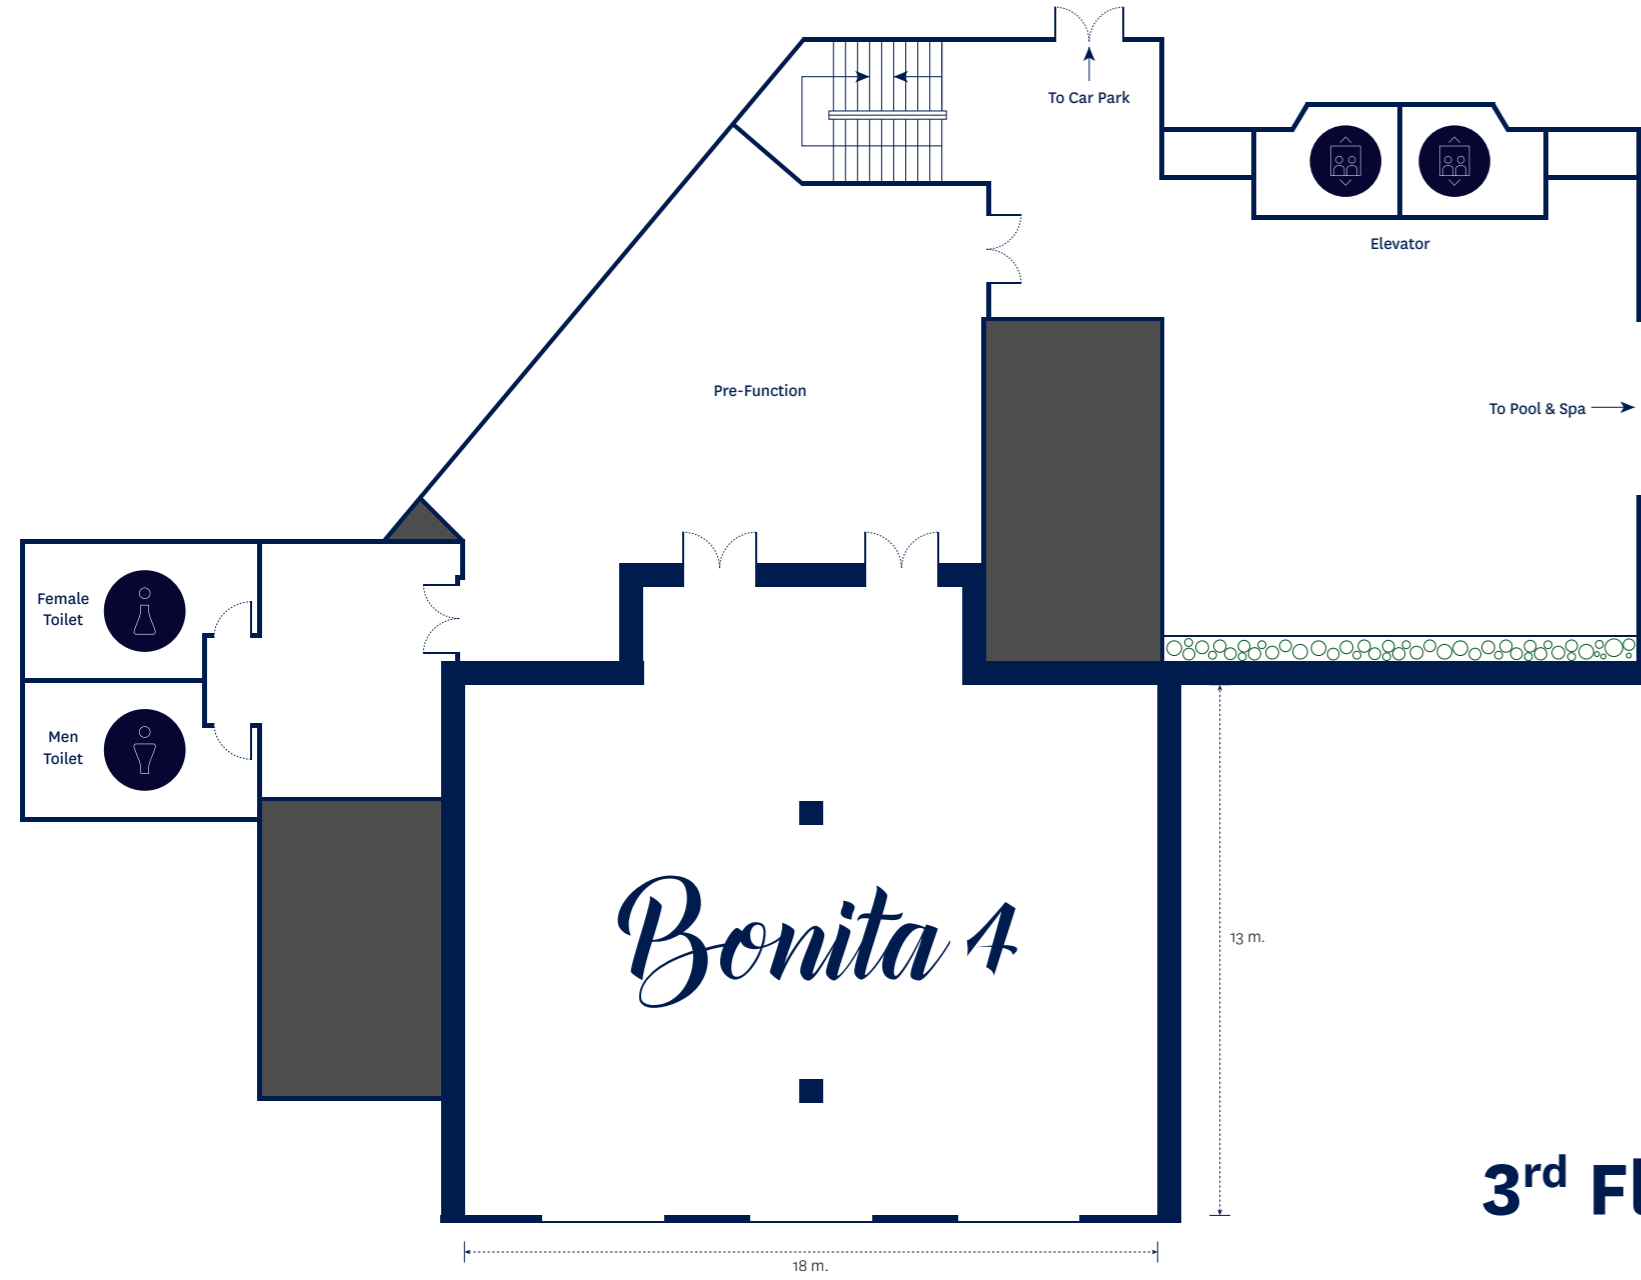

3rd Floor Plan