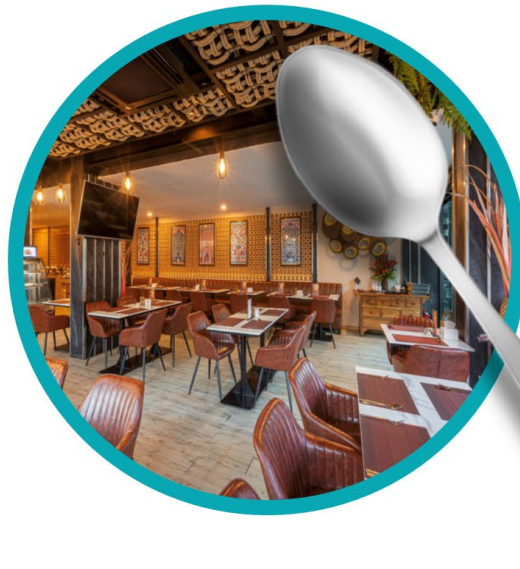

FINNEGAN'S WAKE IRISH PUB

Finnegan's Wake Irish Pub is a laid-back, fun-loving establishment where you can get the good times rolling. The pub is a melting pot for people from all over the world to meet up, socialize and enjoy each other's company.