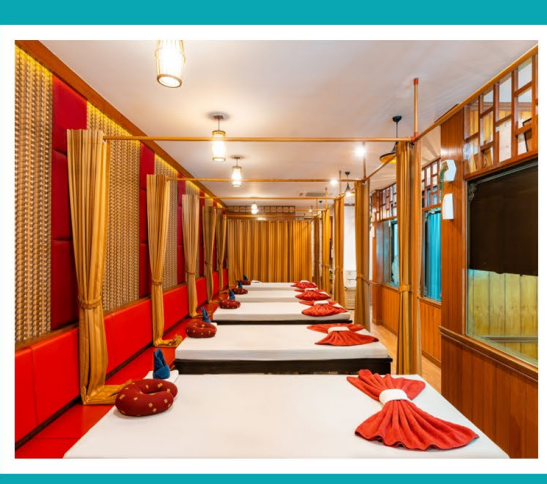

ACCOMMODATION

Indulge in a modern stylish room decorated in a vibrant essence earth tone color, which gives a light, internal cheer-up feeling that will make you feel comfortable during your stay with us in Patong.

ROOFTOP SWIMMING POOL

This elevated oasis offers cool waters, cozy loungers, and stunning views of Patong's coastline. Whether you're indulging in a refreshing swim or lounging with a drink in hand, our rooftop pool provides the ultimate escape. Experience tranquility above it all.

FITNESS & GYM

Our fitness center is open 24 hours for guests, combining a contemporary design and layout with an array of cardiovascular, strengthening and weight training equipment.

PALM'S SPA

When you need to hit pause, rejuvenate in our Spa and Wellness Sanctuary. It's the perfect place to revive, relax and get your mind and body back in the game. Our signature spa treatments are delivered by expert therapists that will leave you glowing from head to toe with an air-conditioned treatment room, you'll emerge feeling as good as new.

KHUBANI ROOFTOP BAR

Enjoy the incredible panoramic view of the Andaman sea with an extensive range of drinks and cocktails. Comprised of seating areas with comfy sofas, counter bar, outdoor terrace and a pool.