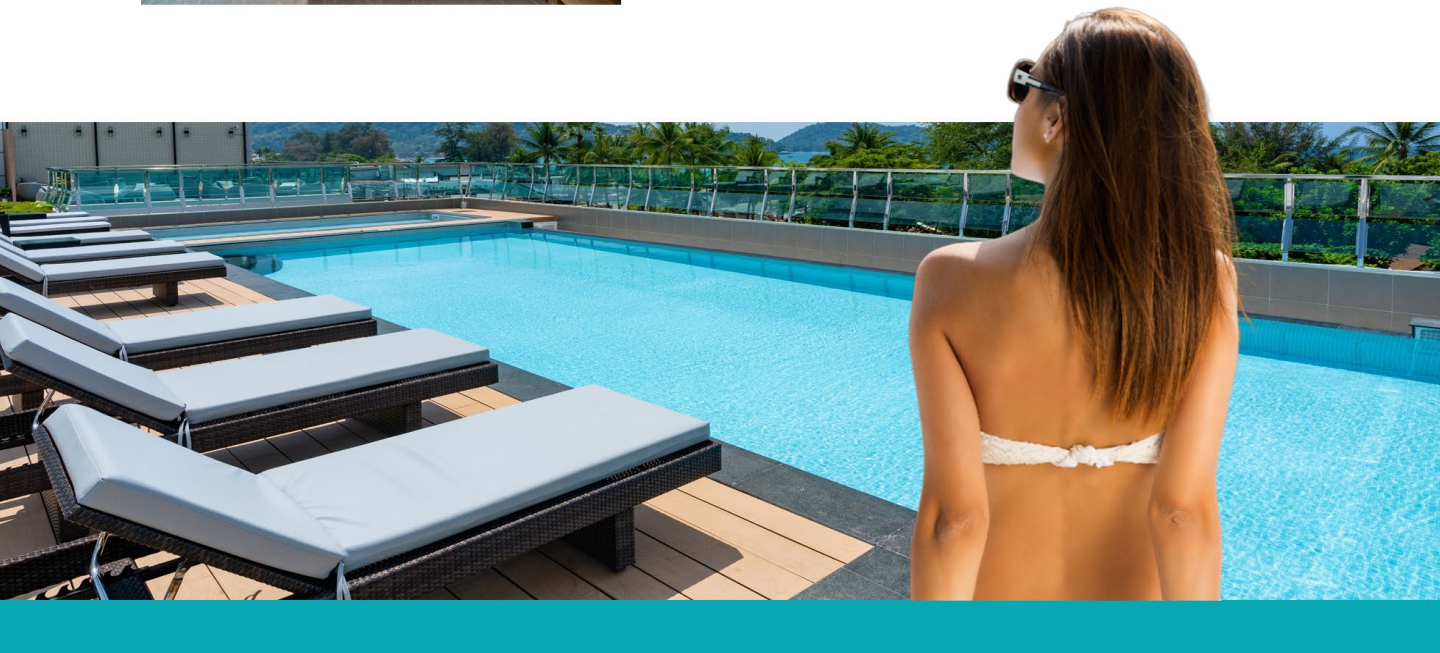

CLARIAN

HOTEL BEACH PATONG

Factsheet

A lifestyle hotel right in the heart of Phuket's most vibrant and bustling beach

Clarian Hotel Beach Patong presents a striking mix of natural elements and modern design. The Hotel is conveniently located at the heart of Patong just a five-minute walk from the infamous Bangla road, and only a short walk away from Patong Beach.

ROOFTOP SWIMMING POOL

This elevated oasis offers cool waters, cozy loungers, and stunning views of Patong's coastline. Whether you're indulging in a refreshing swim or lounging with a drink in hand, our rooftop pool provides the ultimate escape. Experience tranquility above it all.

FITNESS & GYM

Our fitness center is open 24 hours for guests, combining a contemporary design and layout with an array of cardiovascular, strengthening and weight training equipment.

PALM'S SPA

When you need to hit pause, rejuvenate in our Spa and Wellness Sanctuary. It's the perfect place to revive, relax and get your mind and body back in the game. Our signature spa treatments are delivered by expert therapists that will leave you glowing from head to toe with an air-conditioned treatment room, you'll emerge feeling as good as new.

KHUBANI ROOFTOP BAR

Enjoy the incredible panoramic view of the Andaman sea with an extensive range of drinks and cocktails. Comprised of seating areas with comfy sofas, counter bar, outdoor terrace and a pool.