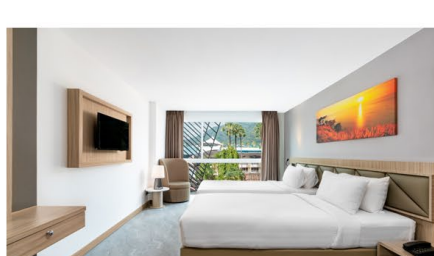

ACCOMMODATION

Indulge in a modern stylish room decorated in a vibrant essence earth tone color, which gives a light, internal cheer-up feeling that will make you feel comfortable during your stay with us in Patong.

ROOFTOP SWIMMING POOL

This elevated oasis offers cool waters, cozy loungers, and stunning views of Patong's coastline. Whether you're indulging in a refreshing swim or lounging with a drink in hand, our rooftop pool provides the ultimate escape. Experience tranquility above it all.

OUR ROOM TYPES

Clarian Hotel Beach Patong, offers 15 Superior Standard rooms, 57 Deluxe Balcony rooms, 12 Deluxe Balcony City View and 6 One Bedroom Marina Suite rooms. Indulge in a vibrant essence earth tone color, which gives a light, internal cheer-up feeling that will make you feel comfortable during your stay with us in Patong.

- Superior Standard - 2 people / 20m²
- Deluxe Balcony - 2 people / 24m²
- Deluxe Balcony City View - 2 people / 24m²
- One Bedroom Marina Suite - 2 people / 45m²

NEARBY

Clarian Hotel Beach Patong is convenient location gives you easy access to the lively Patong region, a popular and bustling district in Phuket, where you can enjoy an almost limitless choice of clubs, and go-go bars, nightclubs, and entertainment venues. The hotel is within walking distance of many attractions in the area.