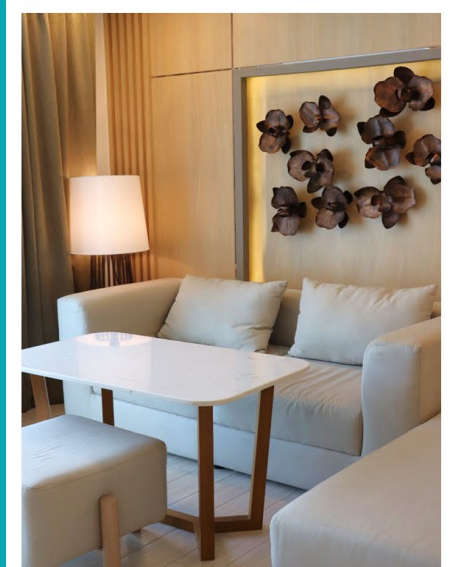

NEARBY

Clarian Hotel Beach Patong is convenient location gives you easy access to the lively Patong region, a popular and bustling district in Phuket, where you can enjoy an almost limitless choice of clubs, and go-go bars, nightclubs, and entertainment venues. The hotel is within walking distance of many attractions in the area.

PATONG BEACH
1 min

Shopping Malls
9 min

Bangla Road
8 min

Theme Park
20 min

AIRPORT
45 min

Clarian Hotel Beach Patong
076603088
162/1-2 Thawewong Road,
Patong, Amphoe Kathu, Phuket

CLARIAN
HOTEL BEACH PATONG