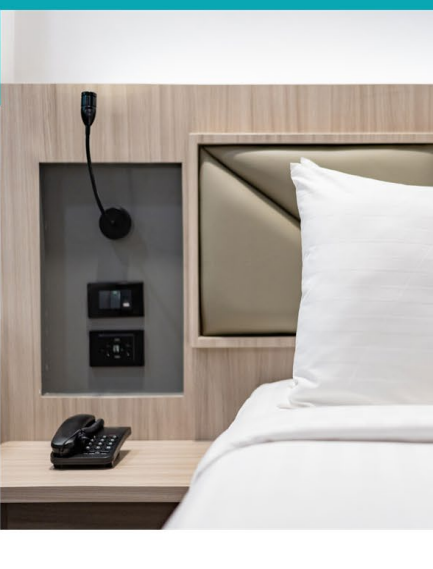

NEARBY

Clarian Hotel Beach Patong is convenient location gives you easy access to the lively Patong region, a popular and bustling district in Phuket, where you can enjoy an almost limitless choice of clubs, and go-go bars, nightclubs, and entertainment venues. The hotel is within walking distance of many attractions in the area.

PATONG BEACH
1 min

Shopping Malls
9 min

Bangla Road
8 min

Theme Park
20 min

AIRPORT
45 min

Clarian Hotel Beach Patong
076603088
162/1-2 Thawewong Road,
Patong, Amphoe Kathu, Phuket

CLARIAN
HOTEL BEACH PATONG