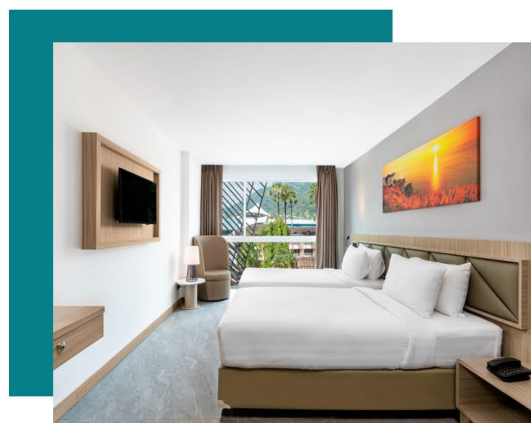

CLARIAN

HOTEL BEACH PATONG

Factsheet

A lifestyle hotel right in the heart of Phuket's most vibrant and bustling beach

Clarian Hotel Beach Patong presents a striking mix of natural elements and modern design. The Hotel is conveniently located at the heart of Patong just a five-minute walk from the infamous Bangla road, and only a short walk away from Patong Beach.

ACCOMMODATION

Indulge in a modern stylish room decorated in a vibrant essence earth tone color, which gives a light, internal cheer-up feeling that will make you feel comfortable during your stay with us in Patong.

ROOFTOP SWIMMING POOL

This elevated oasis offers cool waters, cozy loungers, and stunning views of Patong's coastline. Whether you're indulging in a refreshing swim or lounging with a drink in hand, our rooftop pool provides the ultimate escape. Experience tranquility above it all.