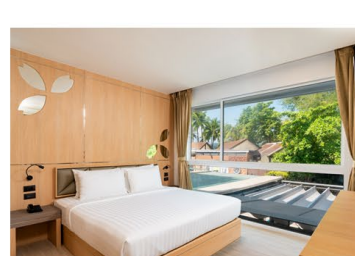

NEARBY

Clarian Hotel Beach Patong is convenient location gives you easy access to the lively Patong region, a popular and bustling district in Phuket, where you can enjoy an almost limitless choice of clubs, and go-go bars, nightclubs, and entertainment venues. The hotel is within walking distance of many attractions in the area.

PATONG BEACH
1 min

Shopping Malls
9 min

Bangla Road
8 min

Theme Park
20 min

AIRPORT
45 min

Clarian Hotel Beach Patong
076603088
162/1-2 Thawewong Road,
Patong, Amphoe Kathu, Phuket

CLARIAN
HOTEL BEACH PATONG