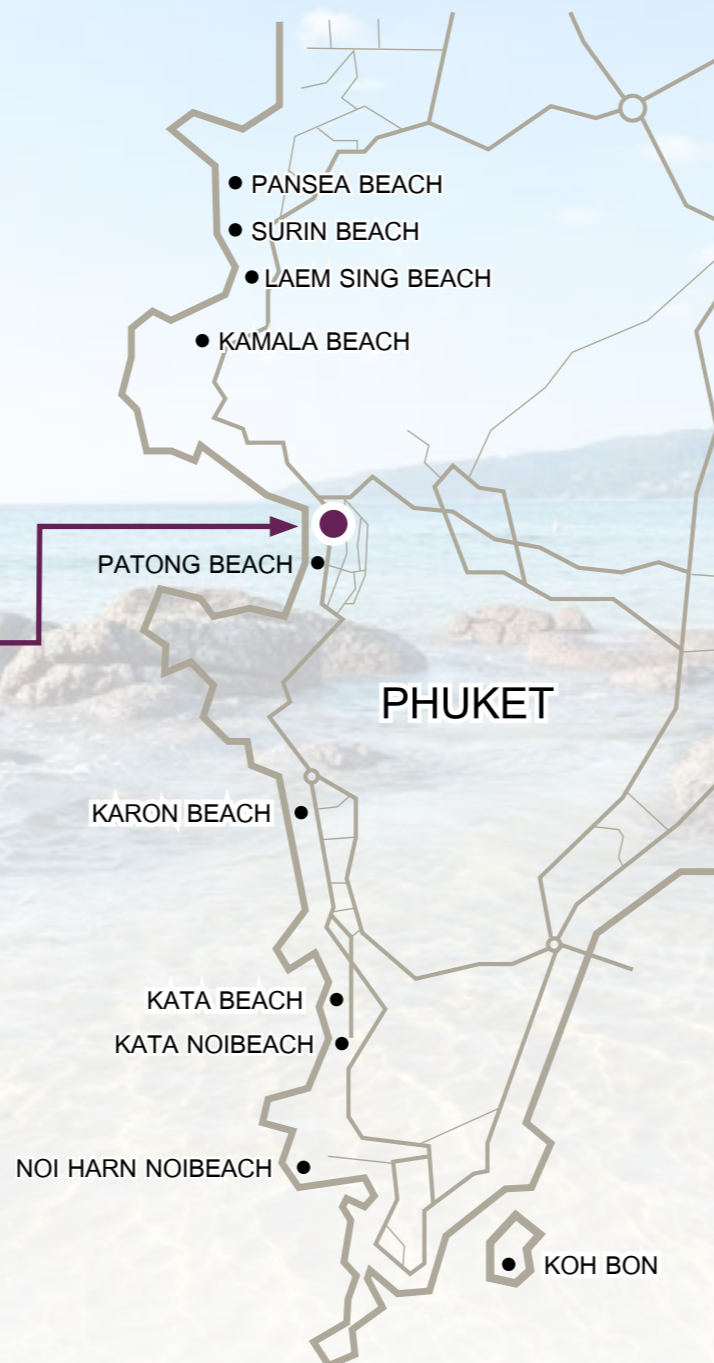

## LOCATION

Located in the centre of the leisure and shopping action at Patong, Phuket's premier beach resort.

## POINT OF INTEREST

	walk.
Patong beach	2 mins
Bangla Street	5 mins
Jungceylon	10 mins

Phuket International Airport

36 km.  
22 mi.

60 Mins

Car/Van

## UNIQUE SELLING POINTS

**Design:** Uniquely designed to reflect themes of the sea at the centre of Patong.

**Location :** Patong Beach is one of the most popular destinations for its beautiful beach and famous nightlife in Phuket Thailand.

**Directly on the beach :** A few steps away from the sand at Patong Beach.

**Convenient location :** Entrance is on the main beach road leading to shopping areas.