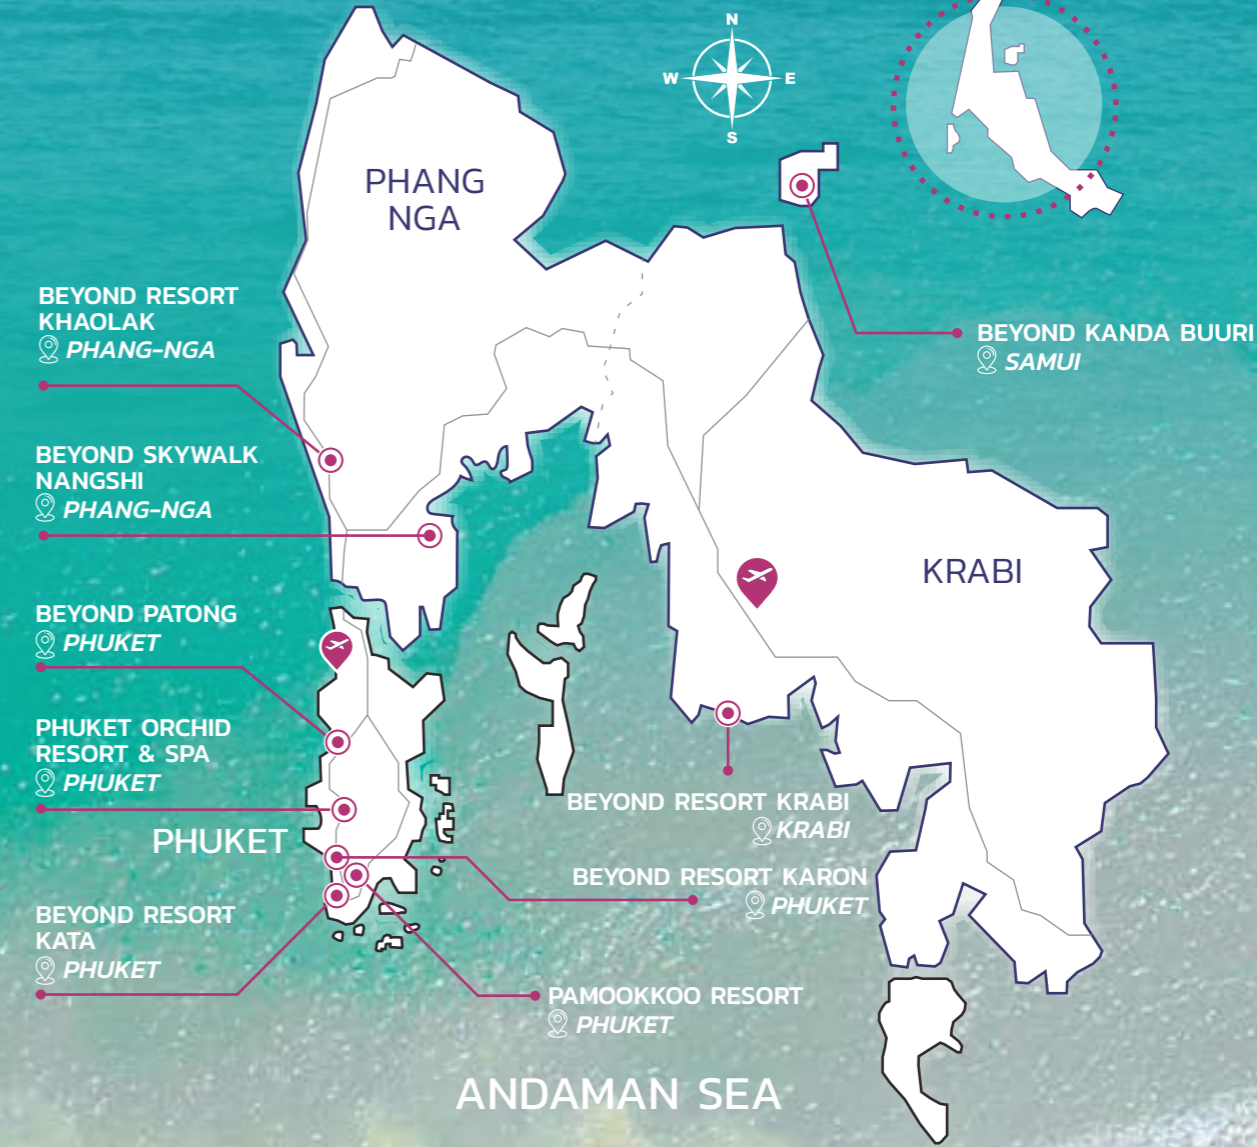

## LOCATION

Located in the centre of the leisure and shopping action at Patong, Phuket's premier beach resort.

**Directly on the beach :** A few steps away from the sand at Patong Beach.

**Convenient location :** Entrance is on the main beach road leading to shopping areas.

katagroupresorts

Beyondresorts

@katagroupresorts

KataGroup Resorts Thailand

## KATA GROUP RESORT THAILAND

Kata Group has stood out in the Thai hospitality industry for over 40 years. We are one of the longest serving local Thai hoteliers.

The expanding portfolio currently includes eight Kata Group and Beyond Resorts across premier leisure destinations in the south of Thailand and our resorts can be found in Phuket, Phang-nga, Krabi and Koh Samui in Surat Thani.