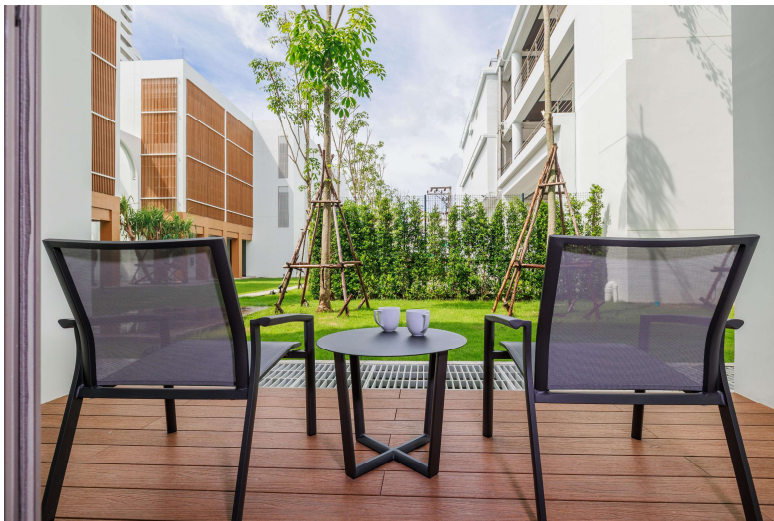

PATONG BEACH HOTEL

Patong Beach Hotel by See2Sea

Relax in elegance at our oceanfront oasis in Patong, Phuket

Location

OUR LOCATION : PATONG BEACH HOTEL by See2Sea
124 Taweewong Rd., Patong Beach, Kathu, Phuket, Thailand 83150

Superior Room –Garden View

PATONG
BEACH
HOTEL

49 sam

Deluxe Pool View

49 sqm

Deluxe Ocean View

34 sqm

Deluxe Jacuzzi

62 sqm

Facilities

- Pool
- Kids Club
- Fitness

Restaurant

- **All Day Dining Room**
Breakfast Served Daily

Restaurant

- **Casual Dining**
Lunch & Dinner Served Daily