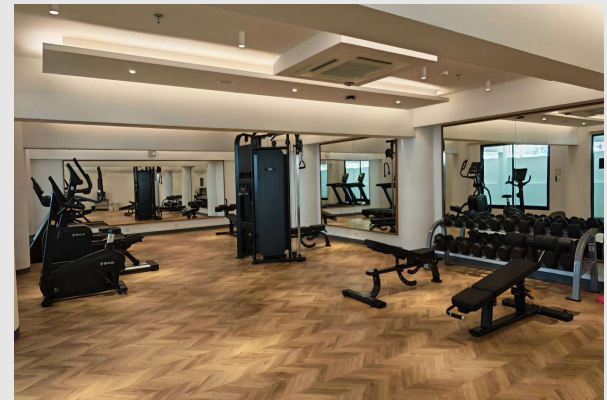

62 sqm

Facilities

- Pool
- Kids Club
- Fitness

Restaurant

- **All Day Dining Room**
Breakfast Served Daily

Restaurant

- **Casual Dining**
Lunch & Dinner Served Daily