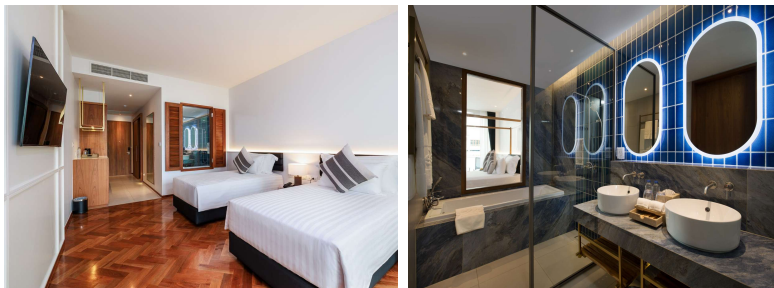

AREA ATTRACTIONS ;

-  Phuket Town : 17 Kms.
-  Phuket International Airport : 32 Kms.
-  Karon Viewpoint : 21 Kms.
-  Wat Chalong Temple : 19 Kms.

Lobby

Room Type

Total 204 rooms

Room Types	Total	Double	Twin	Room Size (SQM)	Balcony Size (SQM)	Bed configuration		
						Max Pax	Guide to Bedding Bedroom	
Superior Room	48	32	16	42	7	2 Adults 1 Child	2 Single or 1 King	
Deluxe Pool View Room	29	11	18	27	7		2 Single or 1 King	
	46	29	17	43	7		2 Single or 1 King	
Deluxe Ocean View Room	36	15	21	27	7		2 Single or 1 King	
Deluxe Jacuzzi Room	6	2	4	33	23		2 Single or 1 King	
Deluxe Corner Room	3	3	0	42	60		1 King	
Pool Access Room	14	8	6	43	7		2 Single or 1 King	
Plunge Pool Room	9	5	4	43	10		2 Single or 1 King	
Deluxe Suite Room	13	13	0	55	7		1 King	
Extra bed	Rollaway beds permitted : 1 bed per room							

Superior Room –Garden View

PATONG
BEACH
HOTEL

49 sam

Deluxe Pool View

49 sqm

Deluxe Ocean View

34 sqm

Deluxe Jacuzzi

56 sqm

Deluxe Corner Room

102 sqm

Pool Access

50 sqm

Plunge Pool

50 sqm

Deluxe Suites