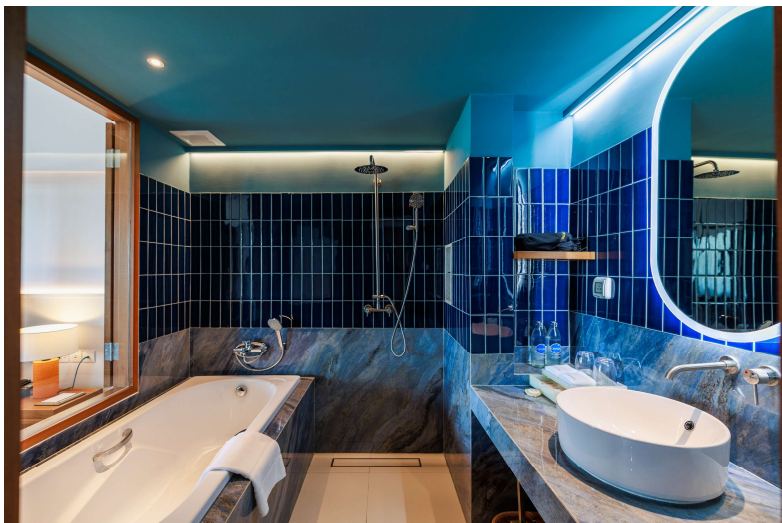

Superior Room –Garden View

PATONG
BEACH
HOTEL

49 sam

Deluxe Pool View

49 sqm

Deluxe Ocean View

34 sqm

Deluxe Jacuzzi

56 sqm

Deluxe Corner Room

102 sqm

Pool Access

50 sqm

Plunge Pool

50 sqm

Deluxe Suites