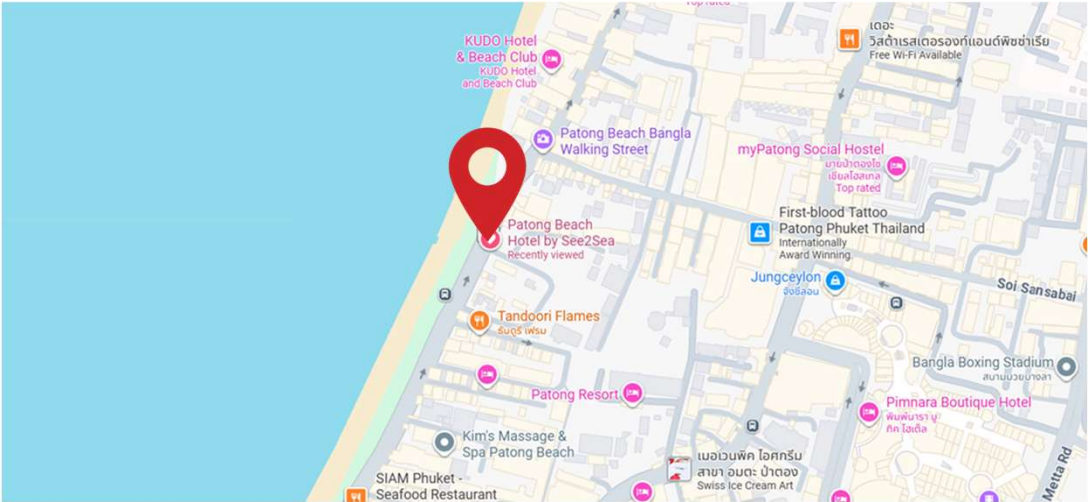

PATONG BEACH HOTEL

Patong Beach Hotel by See2Sea

Relax in elegance at our oceanfront oasis in Patong, Phuket

Location

OUR LOCATION : PATONG BEACH HOTEL by See2Sea
124 Taweewong Rd., Patong Beach, Kathu, Phuket, Thailand 83150