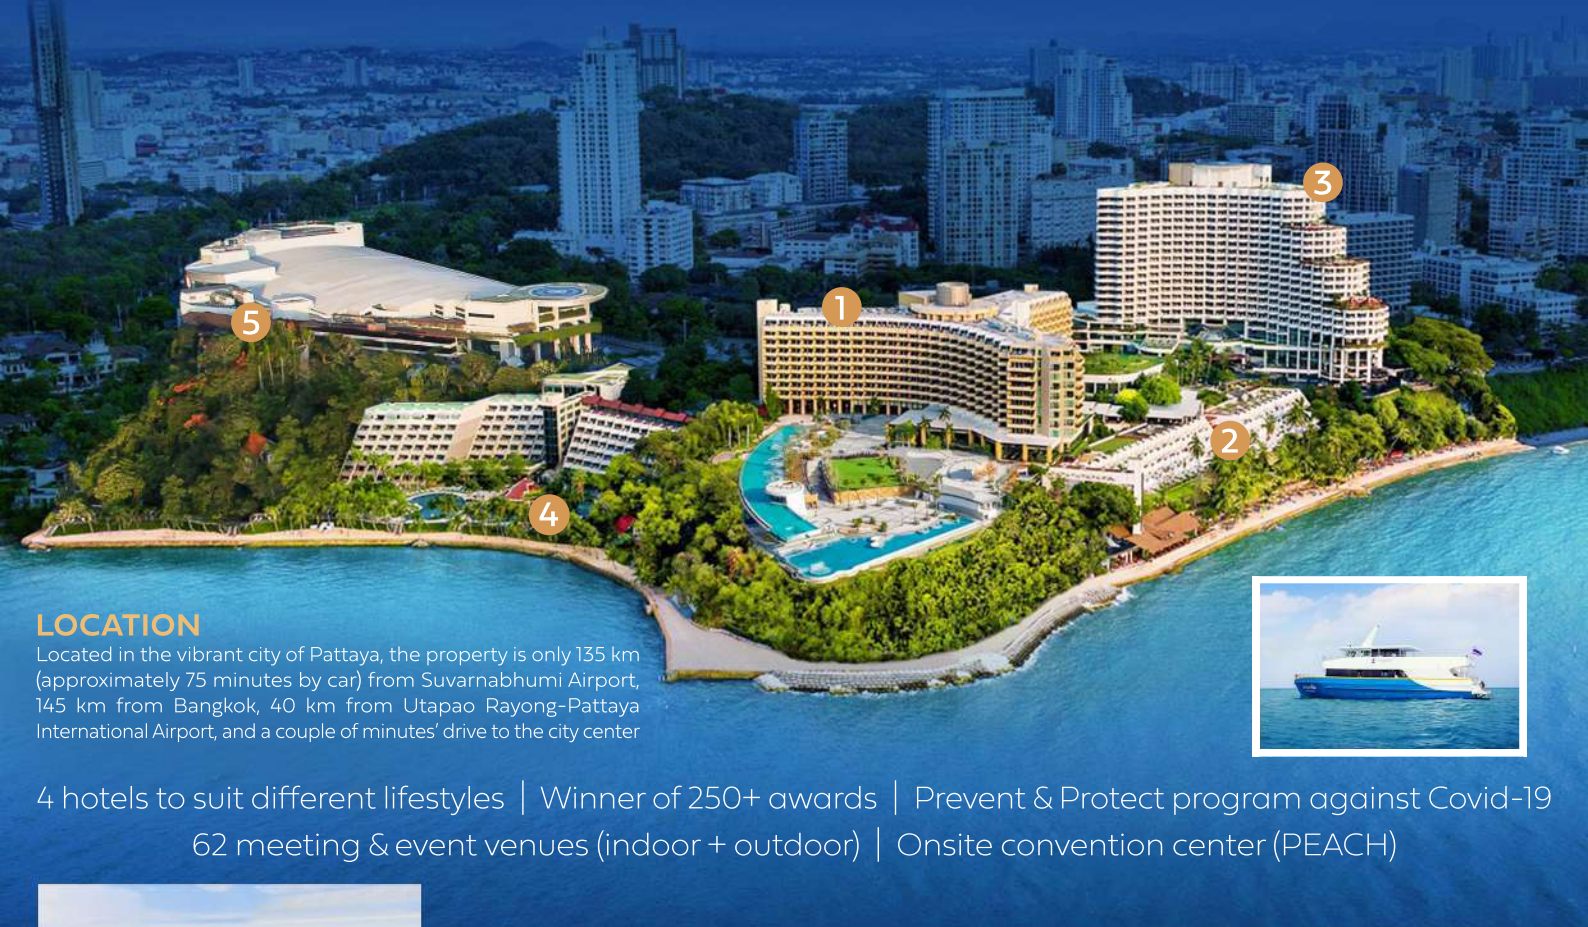

THE DESTINATION FOR MAGICAL HOLIDAYS AND EXTRAORDINARY EVENTS

LOCATION

Located in the vibrant city of Pattaya, the property is only 135 km (approximately 75 minutes by car) from Suvarnabhumi Airport, 145 km from Bangkok, 40 km from Utapao Rayong-Pattaya International Airport, and a couple of minutes' drive to the city center

4 hotels to suit different lifestyles | Winner of 250+ awards | Prevent & Protect program against Covid-19
 62 meeting & event venues (indoor + outdoor) | Onsite convention center (PEACH)

1 ROYAL CLIFF BEACH HOTEL - CASUAL LUXURY 457 rooms & 18 suites | 9 floors

5 PATTAYA EXHIBITION AND CONVENTION HALL (PEACH) Meeting space 17,900 sqm | 2 Helipads

More than just your typical convention centre, PEACH is a unique M.I.C.E destination set in a stunning location amidst tropical nature with breathtaking ocean views. As a world-class multipurpose award-winning centre, the main hall has the capacity for 10,000 delegates for all styles of events imaginable. Making your event extraordinary is PEACH's team speciality.