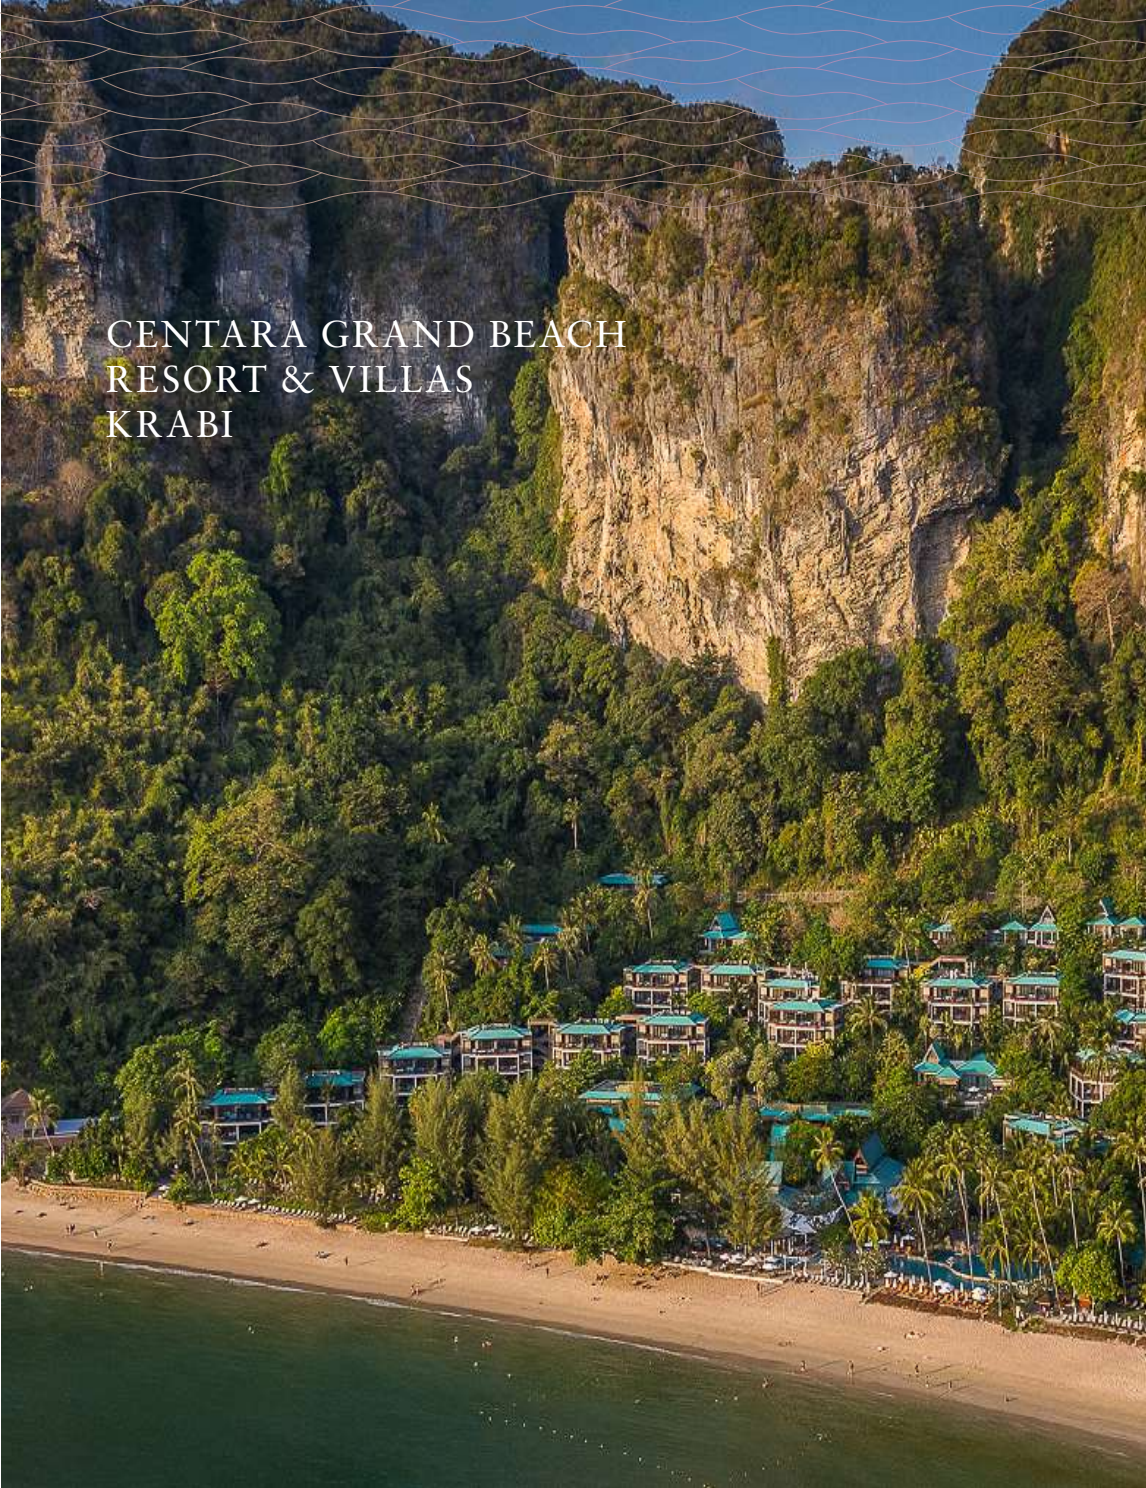

CENTARA GRAND BEACH RESORT & VILLAS KRABI

**CENTARA
GRAND**

BEACH RESORT & VILLAS
KRABI

CENTARA GRAND

BEACH RESORT & VILLAS
KRABI

396-396/1 Moo 2, Ao Nang, Muang,
Krabi 81180 Thailand

centarahotelsresorts.com/ckbr

ckbr@chr.co.th

+66 (0) 7563 7789

Location Map

Imagebank

CENTARA GRAND BEACH RESORT & VILLAS KRABI

Set in its own Pai Plong Bay, with exceptionally spacious accommodation, breathtaking views and an extensive range of facilities, the resort is an exclusive hideaway for couples and families.