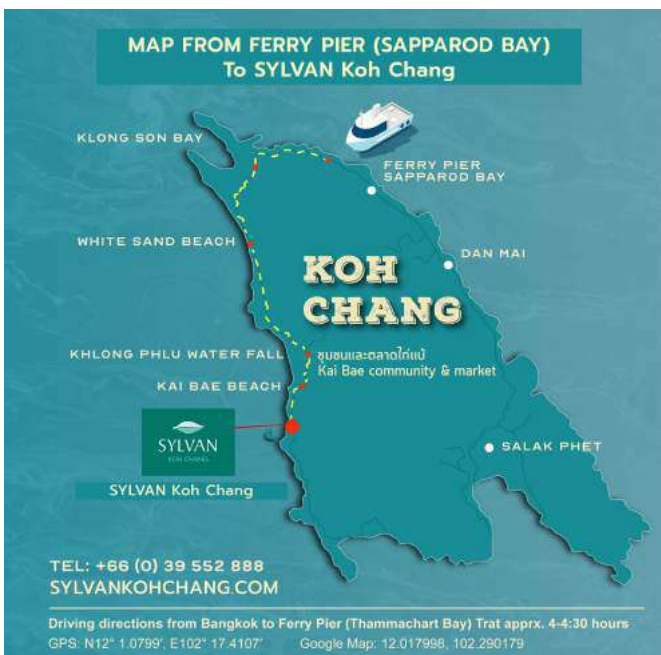

MEETING & WEDDING

Function rooms and wedding services are available.

SYLVAN Koh Chang
63 Moo 4, Kai Bae Beach, Koh Chang,
Trat 23170 Thailand

Tel: +66 (0) 39 552 888, +66 (0) 39 552 800
Reservation: rsvn@sylvankohchang.com
Sales: dosm@sylvankohchang.com
Website: sylvankohchang.com