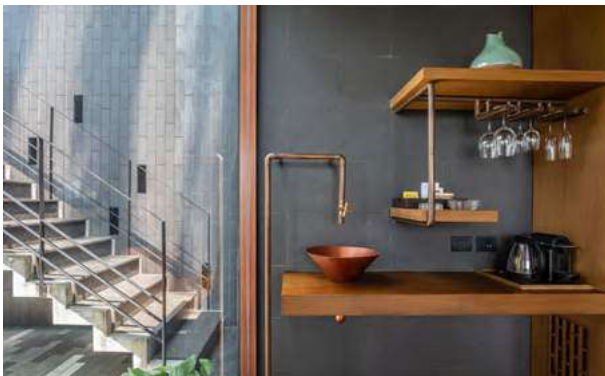

ROOM AMENITIES

- LCD TV
- Free WIFI
- IDD Telephone
- In-room safe box
- Welcome fruit basket
- Minibar & refrigerator
- Private balcony / terrace
- Coffee & tea making facilities
- Full set of bathroom amenities
- Air-conditioning with individual control
- Bathrobe, hair dryer, torch and slippers
- En-suite bathroom with bathtub and separate shower