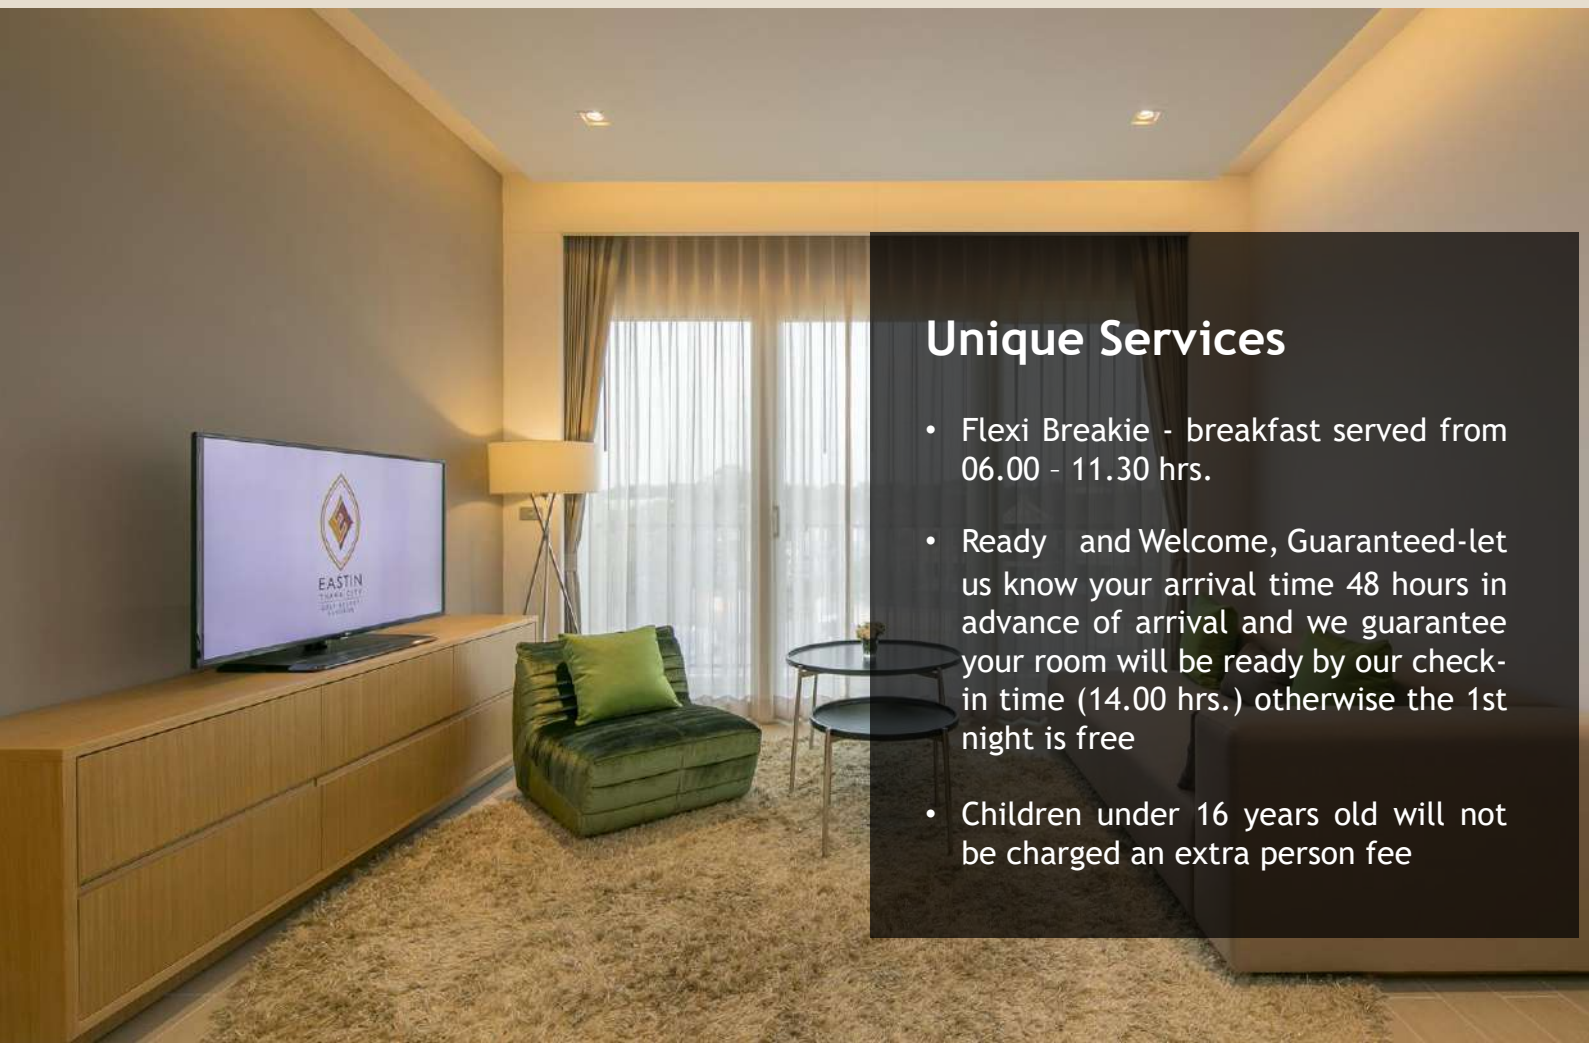

## Superior Premium

Superior Premium rooms are designed with deluxe comfort in mind and are equipped with a full range of amenities.

## One Bedroom Golf Course View Suite

One Bedroom golf course view suite at Eastin Thana City Golf Resort Bangkok offers rooms that are designed in luxury comfort with full amenities with spacious living space and spectacular views of the Greg Norman designed golf course.

## Two Bedroom Family Suite

A suite is designed in luxury comfort with full amenities with spacious living space, private garden balcony and separated dining area with pantry. A suite has separated shower stall and bathtub for the main master bedroom.

## Unique Services

- Flexi Breakie - breakfast served from 06.00 - 11.30 hrs.
- Ready and Welcome, Guaranteed-let us know your arrival time 48 hours in advance of arrival and we guarantee your room will be ready by our check-in time (14.00 hrs.) otherwise the 1st night is free
- Children under 16 years old will not be charged an extra person fee