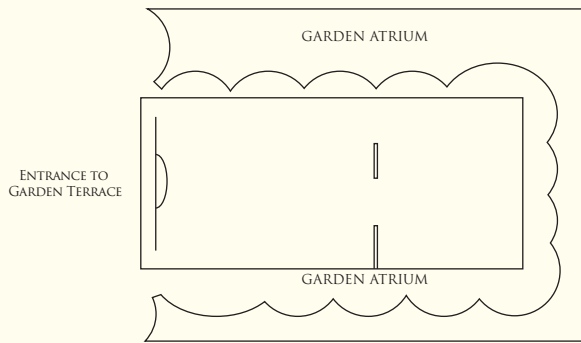

For Banquet set-up, all tables used are 5ft round tables.
 For Island Ballroom, a stage of 32' x 16' is catered for.
 For Tower Ballroom, a stage of 24' x 12' is catered for.

RESTAURANTS AND BARS

Restaurants / Bars	Capacity	Location	Cuisine
The Line*	380	Level One, Tower Wing	International buffet dining
The Lobby Lounge	144	Lobby Level, Tower Wing	Coffee / tea / cocktails
Shang Palace	156	Lobby Level, Tower Wing	Cantonese
The Rose Veranda	100	Mezzanine Level, Tower Wing	High tea and decadent desserts
Waterfall Ristorante Italiano*	110	Level One, Garden Wing	Italian
ShopHouse by Shangri-La	-	Lobby Level, Tower Wing	Artisanal breads and handcrafted pastries
Origin Grill & Bar	180	Lobby Level, Tower Wing	Steakhouse / cocktails
Zeniya**	43	Level 24, Tower Wing	Japanese

* Indoor and outdoor seating available

** Shangri-La Circle Membership Benefits are not applicable.

ISLAND / TOWER BALLROOM

MEZZANINE FLOOR

DUTCH PAVILION

GARDEN TERRACE

BANYAN DECK

SHANGRI-LA
SINGAPORE