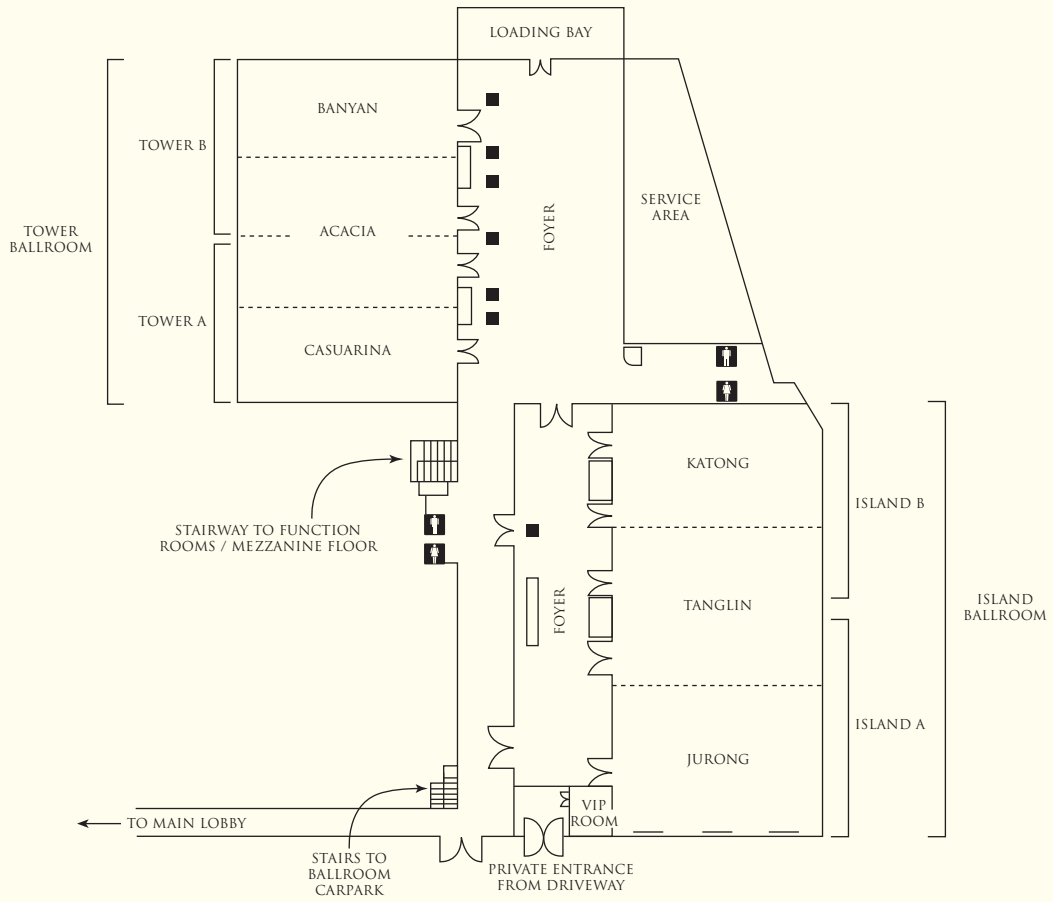

ISLAND / TOWER BALLROOM