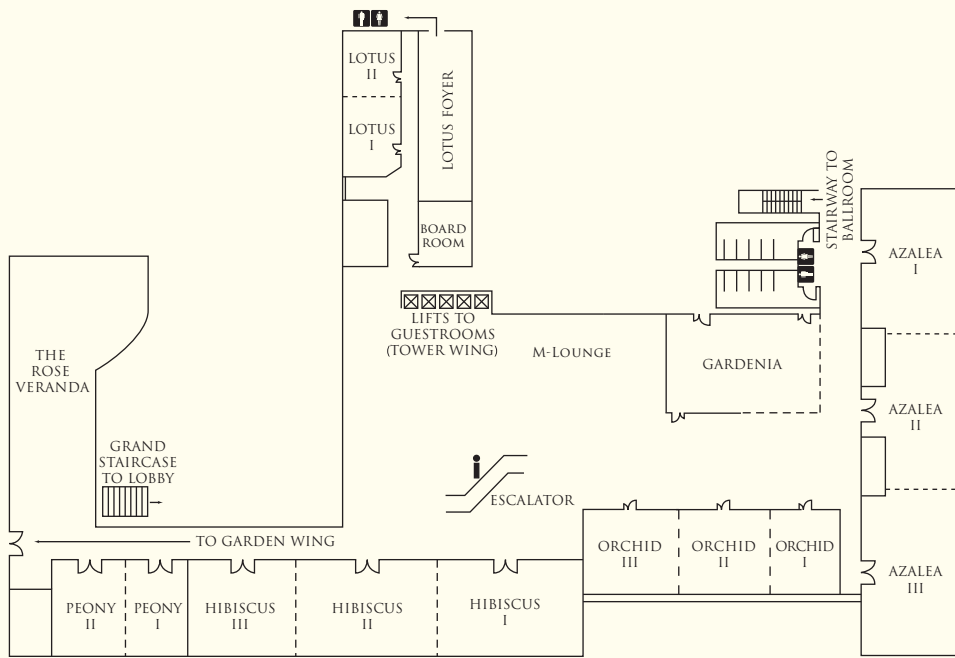

For Banquet set-up, all tables used are 5ft round tables.
 For Island Ballroom, a stage of 32' x 16' is catered for.
 For Tower Ballroom, a stage of 24' x 12' is catered for.

RESTAURANTS AND BARS

Restaurants / Bars	Capacity	Location	Cuisine
The Line*	380	Level One, Tower Wing	International buffet dining
The Lobby Lounge	144	Lobby Level, Tower Wing	Coffee / tea / cocktails
Shang Palace	156	Lobby Level, Tower Wing	Cantonese
The Rose Veranda	100	Mezzanine Level, Tower Wing	High tea and decadent desserts
Waterfall Ristorante Italiano*	110	Level One, Garden Wing	Italian
ShopHouse by Shangri-La	-	Lobby Level, Tower Wing	Artisanal breads and handcrafted pastries
Origin Grill & Bar	180	Lobby Level, Tower Wing	Steakhouse / cocktails
Zeniya**	43	Level 24, Tower Wing	Japanese

* Indoor and outdoor seating available

** Shangri-La Circle Membership Benefits are not applicable.

ISLAND / TOWER BALLROOM

MEZZANINE FLOOR

DUTCH PAVILION

GARDEN TERRACE

BANYAN DECK

SHANGRI-LA
SINGAPORE