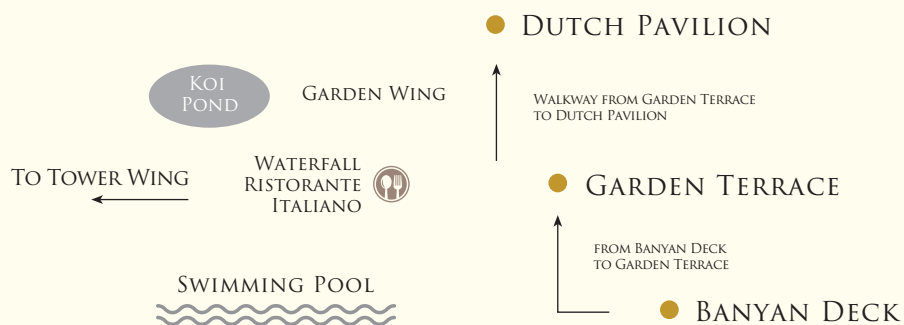

For Banquet set-up, all tables used are 5ft round tables.
 For Island Ballroom, a stage of 32' x 16' is catered for.
 For Tower Ballroom, a stage of 24' x 12' is catered for.

RESTAURANTS AND BARS

Restaurants / Bars	Capacity	Location	Cuisine
The Line*	380	Level One, Tower Wing	International buffet dining
The Lobby Lounge	144	Lobby Level, Tower Wing	Coffee / tea / cocktails
Shang Palace	156	Lobby Level, Tower Wing	Cantonese
The Rose Veranda	100	Mezzanine Level, Tower Wing	High tea and decadent desserts
Waterfall Ristorante Italiano*	110	Level One, Garden Wing	Italian
ShopHouse by Shangri-La	-	Lobby Level, Tower Wing	Artisanal breads and handcrafted pastries
Origin Grill & Bar	180	Lobby Level, Tower Wing	Steakhouse / cocktails
Zeniya**	43	Level 24, Tower Wing	Japanese

* Indoor and outdoor seating available

** Shangri-La Circle Membership Benefits are not applicable.

ISLAND / TOWER BALLROOM

MEZZANINE FLOOR

DUTCH PAVILION

GARDEN TERRACE

BANYAN DECK

SHANGRI-LA
SINGAPORE