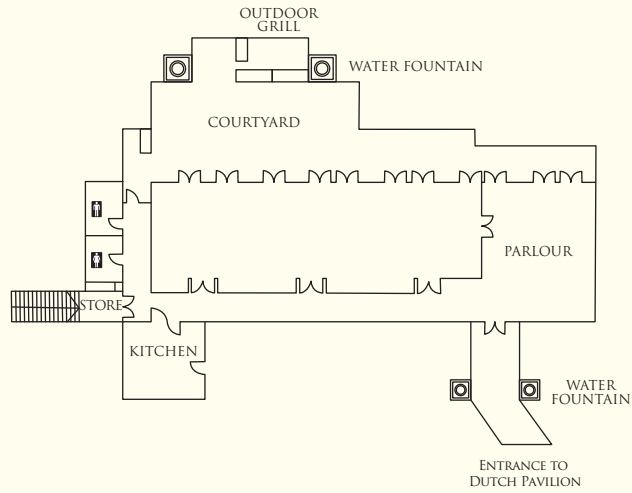

For Banquet set-up, all tables used are 5ft round tables.
 For Island Ballroom, a stage of 32' x 16' is catered for.
 For Tower Ballroom, a stage of 24' x 12' is catered for.

RESTAURANTS AND BARS

Restaurants / Bars	Capacity	Location	Cuisine
The Line*	380	Level One, Tower Wing	International buffet dining
The Lobby Lounge	144	Lobby Level, Tower Wing	Coffee / tea / cocktails
Shang Palace	156	Lobby Level, Tower Wing	Cantonese
The Rose Veranda	100	Mezzanine Level, Tower Wing	High tea and decadent desserts
Waterfall Ristorante Italiano*	110	Level One, Garden Wing	Italian
ShopHouse by Shangri-La	-	Lobby Level, Tower Wing	Artisanal breads and handcrafted pastries
Origin Grill & Bar	180	Lobby Level, Tower Wing	Steakhouse / cocktails
Zeniya**	43	Level 24, Tower Wing	Japanese

* Indoor and outdoor seating available

** Shangri-La Circle Membership Benefits are not applicable.

ISLAND / TOWER BALLROOM

MEZZANINE FLOOR

DUTCH PAVILION

GARDEN TERRACE

BANYAN DECK

SHANGRI-LA
SINGAPORE