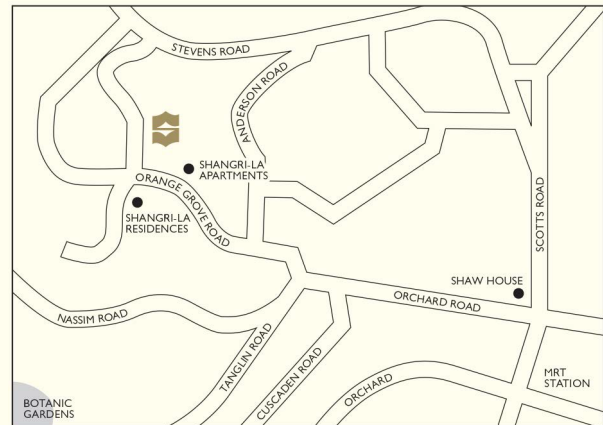

LOCATION

Located in the heart of the city, Shangri-La Singapore is just a short walk to the city's main shopping, entertainment and dining district. The hotel is well situated within Singapore's extensive network of buses and trains, and it is only a 10 minute drive to the CBD and 30 minutes to Changi International Airport.

ACCOMMODATION

The hotel comprises 792 elegant guestrooms and suites with three distinctive wings: the urban resort Garden Wing set amongst lush tropical foliage, the contemporary Tower Wing which houses the executive Horizon Club rooms, and the exclusive Valley Wing for the most discerning traveller. 127 serviced apartments and 55 luxurious condominium units are also available for longer staying guests.

GUESTROOMS

Categories	Rooms	Area (m²)
Tower Wing		
Deluxe (City / Pool View)	358	38
Horizon Club Deluxe	71	38
Horizon Club Business	10	38
Horizon Club Junior Suite	34	67/82
Deluxe Family	19	38
One Bedroom Suite	5	88
Themed Family Suite	5	72
Grand Suite	1	250
Garden Wing		
Deluxe (City / Pool View)	138	50
Deluxe Family Terrace	8	50
One Bedroom Suite	9	81
Premier Balcony Suite	3	137
The Valley Wing		
Deluxe (City / Pool View)	105	57
One Bedroom Suite	11	79
Deluxe Suite	12	110
Singapore Suite	2	238
Shangri-La Suite	1	348

GUESTROOM FEATURES

- Complimentary broadband internet access and Wi-Fi
- 24 hour in-room dining
- Satellite / cable television with in-house movie channels
- Telephone and voice mail
- Full-size executive desk
- In-room safe
- Tea and coffee making facilities
- Shangri-La toiletries
- Iron and ironing board
- Hair dryer

GARDEN WING PRIVILEGES

Discover a nature-inspired resort experience for the perfect getaway at the Garden Wing. Three Premier Balcony Suites are available for the ultimate retreat and each suite is fitted with an outdoor jacuzzi, private barbeque grill and sun loungers on a large balcony. Guests of Garden Wing can enjoy these privileges:

- A private balcony or terrace
- Complimentary broadband internet access and Wi-Fi