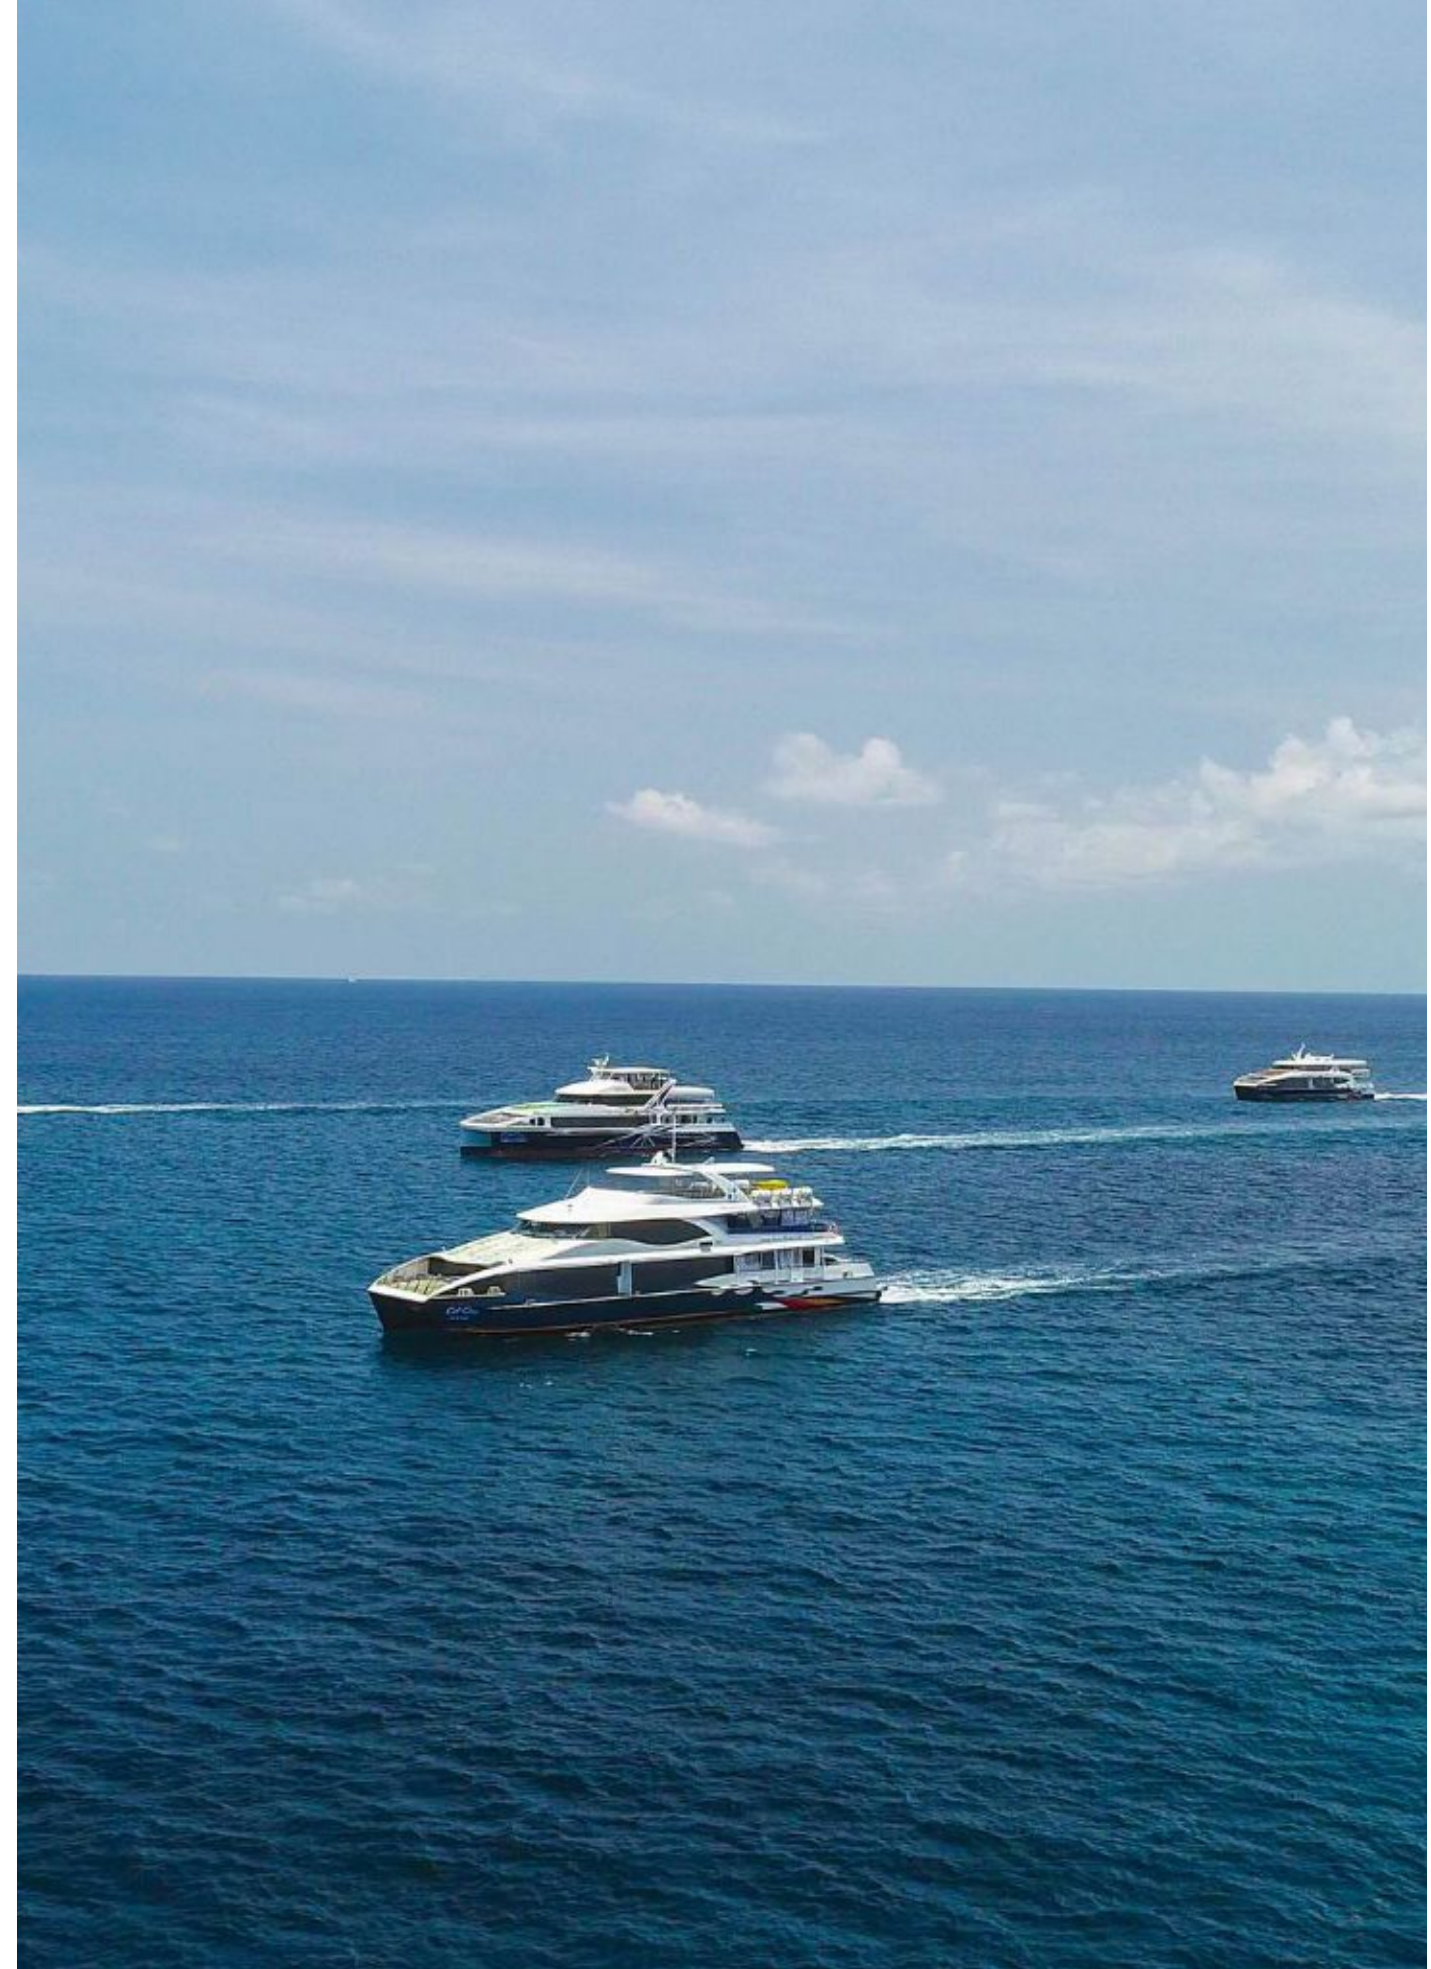

CAT COCOS

high speed FERRY

Economy Rate One Way

€60/ adult

€40/ child

Travel time - 1 hour

Business Class Rate One Way

€80/ adult

€50/ child

Travel time - 1 hour

Luxury Taxi One Way

Luxury Taxi transfer from Mahe

Airport to Mahe Jetty - €45 for up to

3 passengers

*All rates and schedules are subject to change. The resort does not operate boat reservations on behalf of the guest or agent. Cancellation should be 24 hour prior to travelling date.