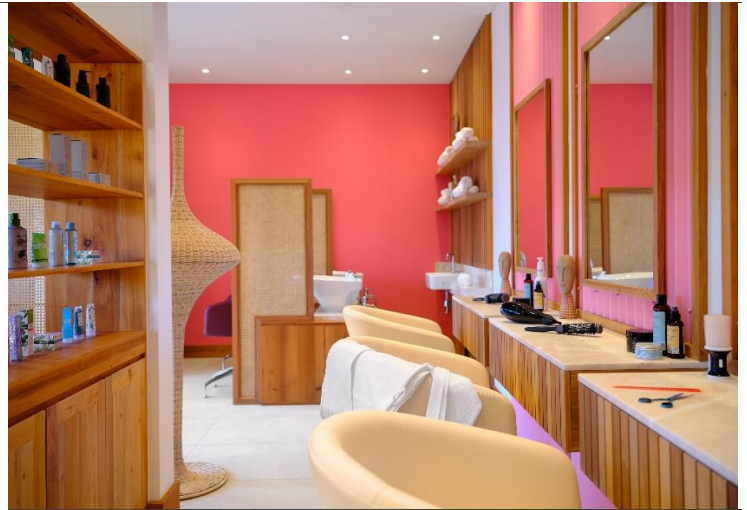

The famous Ile Souris snorkelling spot is a short swim away. The area is also the perfect location to watch the moonrise.

laïla

A TRIBUTE PORTFOLIO RESORT, SEYCHELLES

Features

- 1 Accessible room
- Twin rooms on request
- Interconnecting Rooms on request
- Concierge service
- Travel Desk with foreign exchange service
- Kids recreation zone
- Non-motorised water sports
- Laundry service
- Spa & Beauty Salon
- Swimming pool with adjoining children's pool
- Barber shop
- Hairdressing salon
- Boardroom
- Luggage room
- Boutique with souvenirs & holiday essentials
- Beauty Shop for cosmetics & skin care
- Gym
- Arrival & departure changing rooms
- Deli

Dining

laroul International restaurant
Kafe Kreol Creole-Italian restaurant & Bar
laroul Pool bar
marée basse lounge bar

Guest Rooms

- 84 rooms and suites made up of:
- 1 Accessible room – 41 sqm
 - 8 Interconnecting Deluxe room – 41 sqm
 - 25 Deluxe king rooms - 41 sqm
 - 32 Deluxe Mountain view rooms - 41 sqm
 - 10 Deluxe Partial Sea View rooms - 41 sqm
 - 5 Junior Terrace Suite – 80 sqm
 - 2 Junior Suites – 80 sqm

Guestroom Amenities

- All room categories feature the needs of the modern traveller with:
- Free Wi-Fi in-room
 - Bathroom with shower
 - Individually controlled Air-conditioning
 - Flat screen smart TV
 - Personal safe
 - Telephone
 - Blackout curtains
 - Private veranda / balcony in Deluxe rooms
 - Double glazed windows
 - Soundproofed walls
 - Tea / Coffee making facilities
 - Hairdryer
 - Minibar
 - Fan
 - Smart radio alarm clock
 - Slippers

Suites, in addition, include

- Private deck or separate living room
- Bathrobe & slippers
- Coffee Machine
- Plunge pool (laïla suite only)