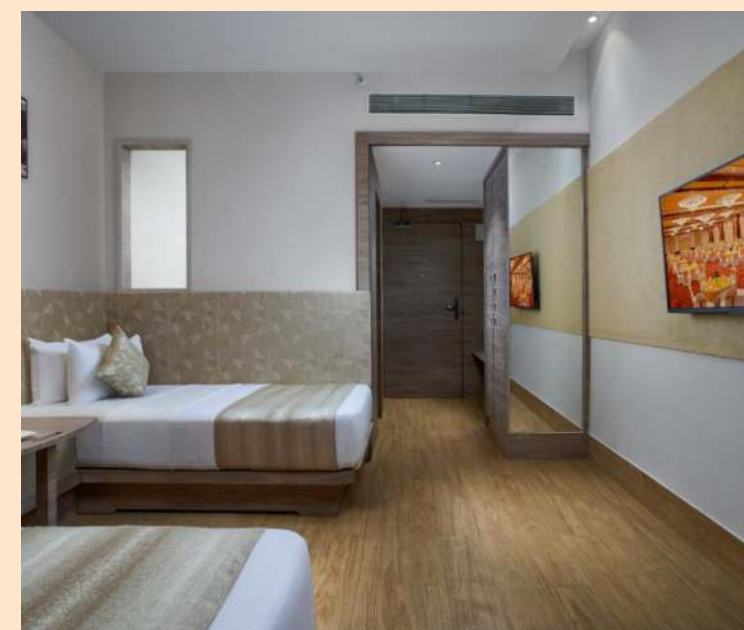

Stay with us

Resort Rio Goa believes in generosity and it shows it, with rooms much larger than the average. Wake up to the sounds of serene Goa, in the midst of a comfortable bedroom ambiance you will find hard to leave. We take the typical hotel room up a notch with exquisite views, attractive furnishings, modern amenities and well-thought out decor.

Resort Rio boasts of:

2800 Sq ft 3 & 4 bedroom luxury villa some with plunge pools

1180 Sq ft Royal Suites

700 Sq ft Ultra Luxury Suites

560 Sq ft Family Rooms

400 Sq ft Luxury Suites

300 Sq ft Deluxe Rooms

537 Sq ft Ultra Luxurious Duplex Suites

3 swimming pools

Award winning Restaurants

Why not join us the before the big day and relax in the spa before treating yourself to nights of self indulgence, room service and hours of a heavenly beauty sleep.

To Love, laughter and happily ever after begins at Resort Rio

Family Rooms

Two rooms and two bathrooms within each room easily accommodating upto 4 persons and thus providing fantastic value.