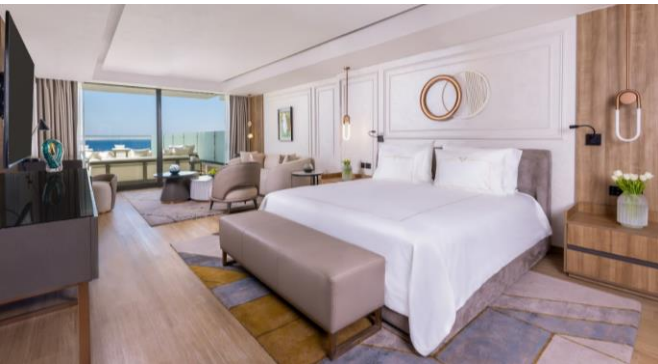

Size: 60 m²

Size: 118 m²

QUEEN SUITE BEACH SIDE