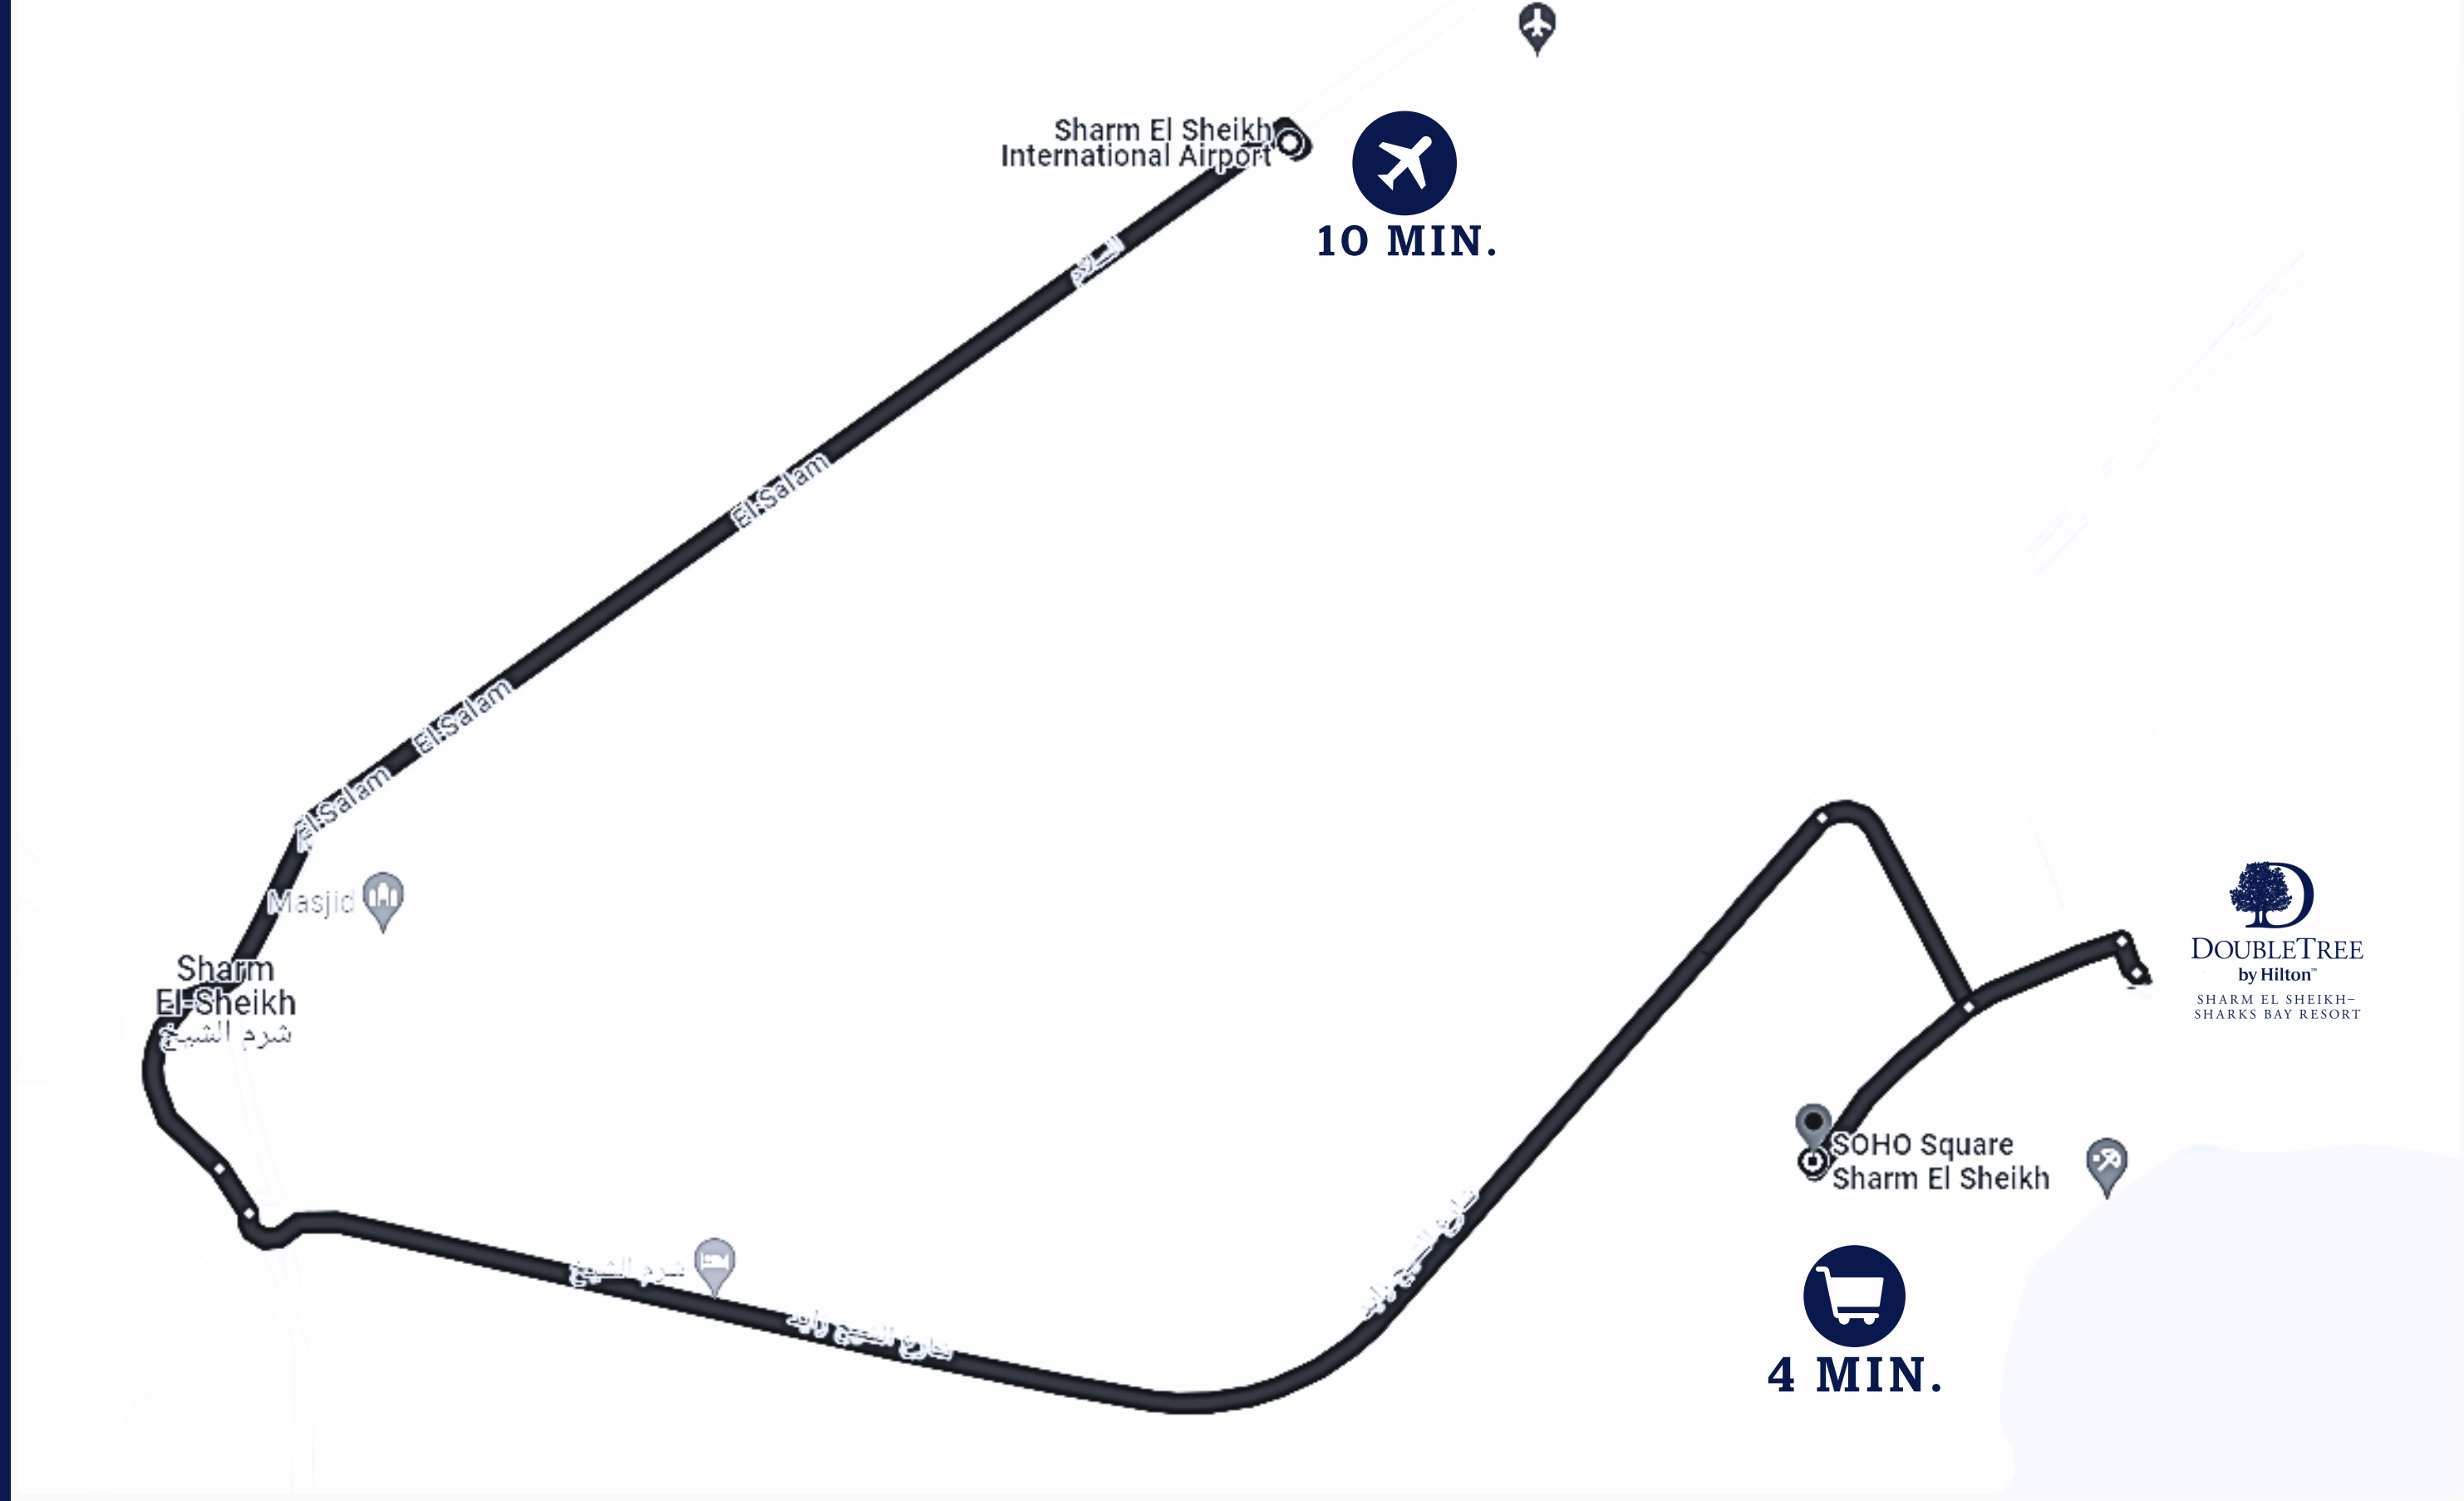

# Q BAR Olympic Bar

DOUBLETREE BY HILTON-SHARKS BAY

DINNING

# EL Mattam Restaurant

DOUBLETREE BY HILTON-SHARKS BAY

DINNING

# DOUBLETREE BY HILTON-SHARKS BAY

LOCATION