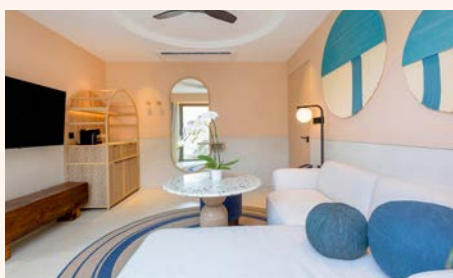

RESTAURANTS & BARS

- **Bistro Grill & Bar:** a dining venue featuring a selection of international and Thai cuisine, available daily for breakfast and dinner
- **Escape Pool Club:** a dining experience offering a variety of global culinary delights.
- **Pink Social:** a daytime coffee lounge to an evening bar, providing an ideal setting for co-working and relaxed socialising.
- **Tropix, Koh Kool, and Splash Deck:** poolside bars serving light fare and refreshing beverages