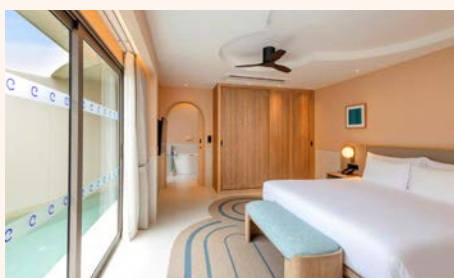

RESTAURANTS & BARS

- **Bistro Grill & Bar:** a dining venue featuring a selection of international and Thai cuisine, available daily for breakfast and dinner
- **Escape Pool Club:** a dining experience offering a variety of global culinary delights.
- **Pink Social:** a daytime coffee lounge to an evening bar, providing an ideal setting for co-working and relaxed socialising.
- **Tropix, Koh Kool, and Splash Deck:** poolside bars serving light fare and refreshing beverages