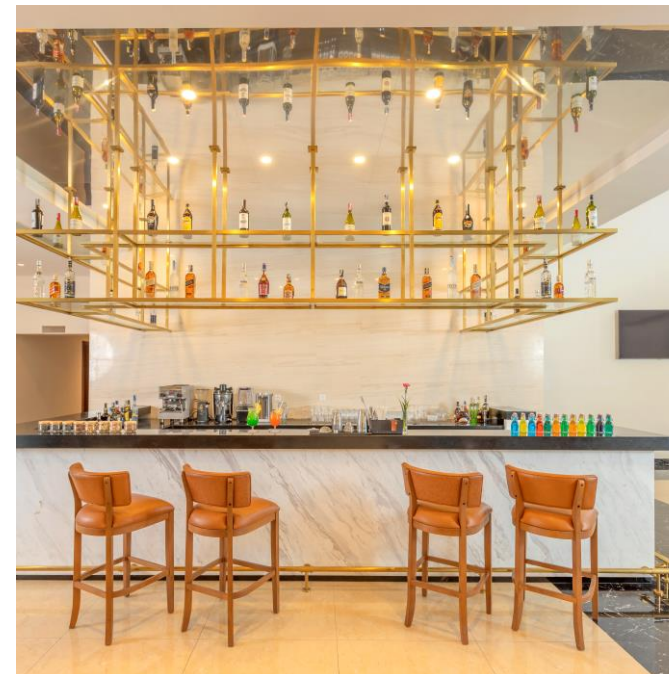

SELECTUM BARS

Operating Hours		Serving
• The Main Lobby Bar • Villa Bar • Oasis Main Restaurant Bar	• 08:00 - 18:00 • 10:00 - 18:00 • 6:30 AM - 09:30 AM • 11:30 PM - 02:00 PM • 6:30 PM - 9:00 PM	Local & imported high quality alcoholic beverages, Cocktails, Mocktails, Fresh fruit juice, Detox, Smoothies, Soft drinks, Coffee & Tea.
• Splash Pool Bar • Villa Pool Bar • Tropical Beach Bar	06:00 - 18:00	Beer, Soft drinks, Tropical cocktails, Fresh fruit juices & Smoothies, Wine.
• S'Arena	20:00 - 23:00	Local & imported high quality alcoholic beverages, Soft drinks, Cocktails, Mocktails, Detox, Smoothies