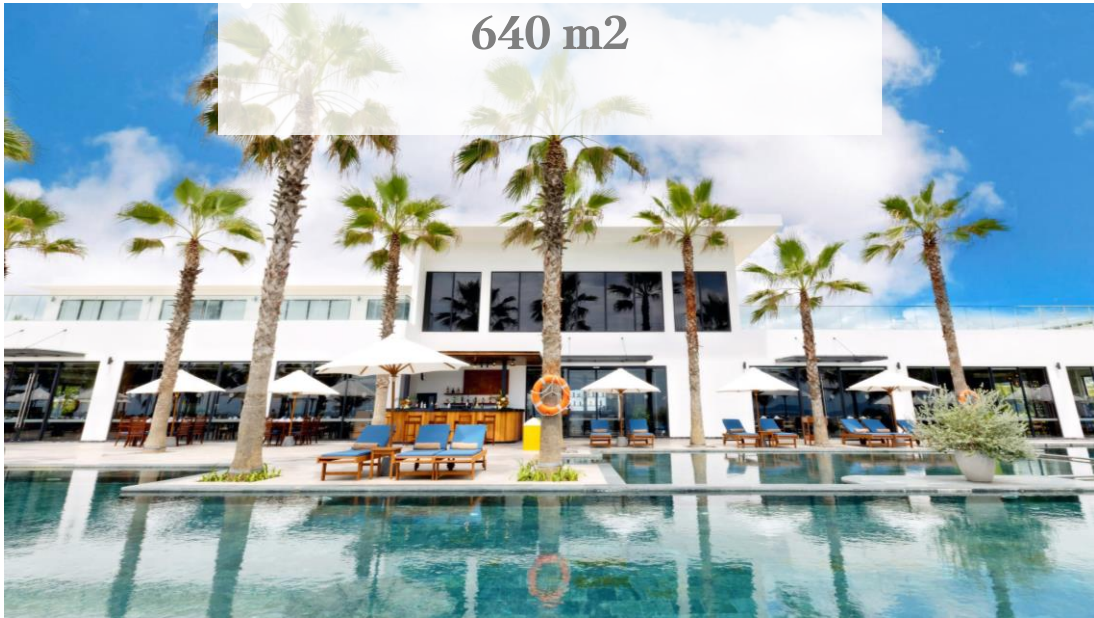

SELECTUM

Experiences

AQUA PARK

Including 6 exhilarating rides and slides

NOA VILLA'S POOL

640 m2

MAIN BUILDING'S POOL

1240 m2

An aerial photograph of a resort complex. In the foreground, several white buildings with bright green roofs are visible, interspersed with lush greenery and palm trees. A well-manicured lawn leads to a wide, sandy beach. The ocean is a vibrant blue with white waves breaking onto the shore. In the distance, a range of mountains is visible under a clear sky.