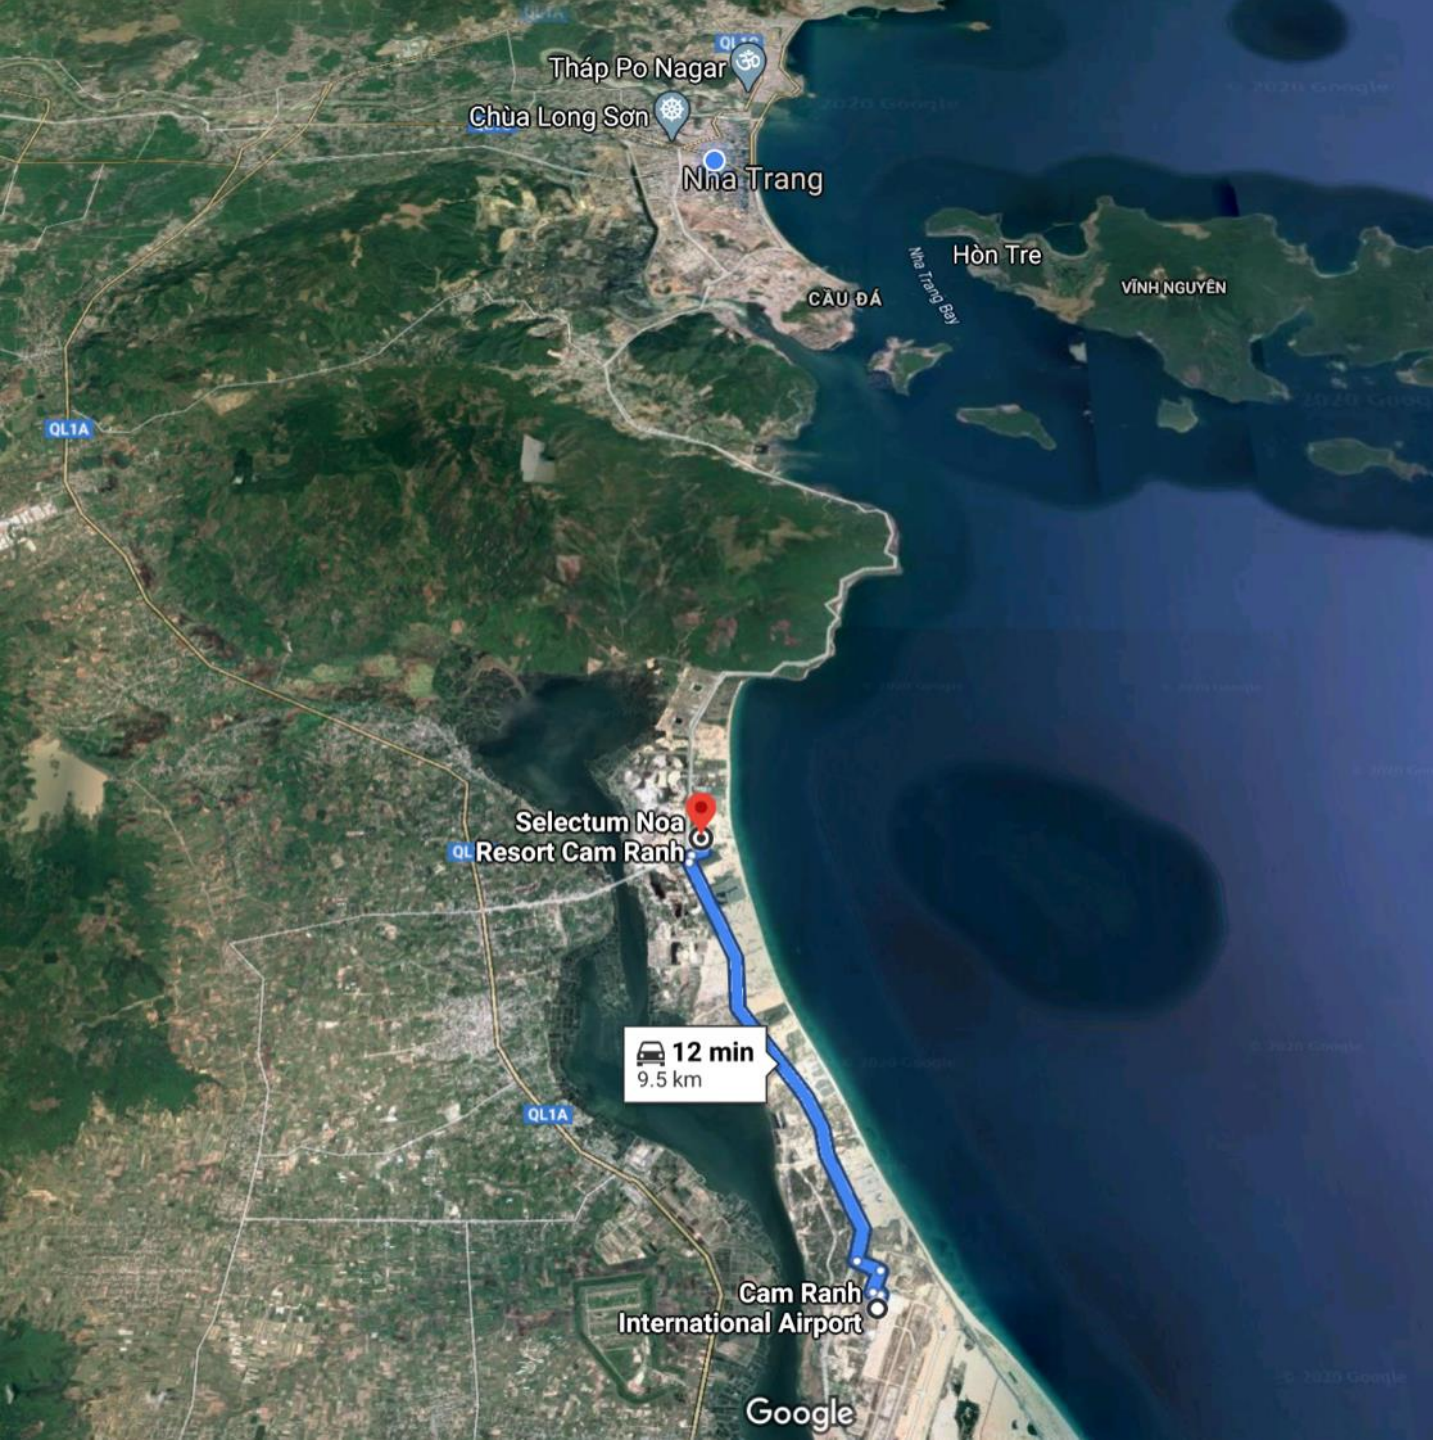

Main Building

- 9 Floors
- 295 Units

Noa Area

- 3 Floors
- 6 Villas, 1 President Villa, 15 Room Blocks
- 211 Units

LOCATION & TRANSPORTATION

- **Address:** Lot X5B & TT3A, Zone 2, Northern Peninsula Cam Ranh, Cam Hai Dong Commune, Cam Lam District, Khanh Hoa Province, Vietnam.
- **Beach Location:** Northern Peninsula Cam Ranh
- **Distance:**
 - 10km from International Cam Ranh Airport
 - 25km from Nha Trang City
- **Public Transport Connections:** Taxi, Bus
- **Daily Shuttle Bus Service:** from Selectum Noa Resort to Nha Trang Center