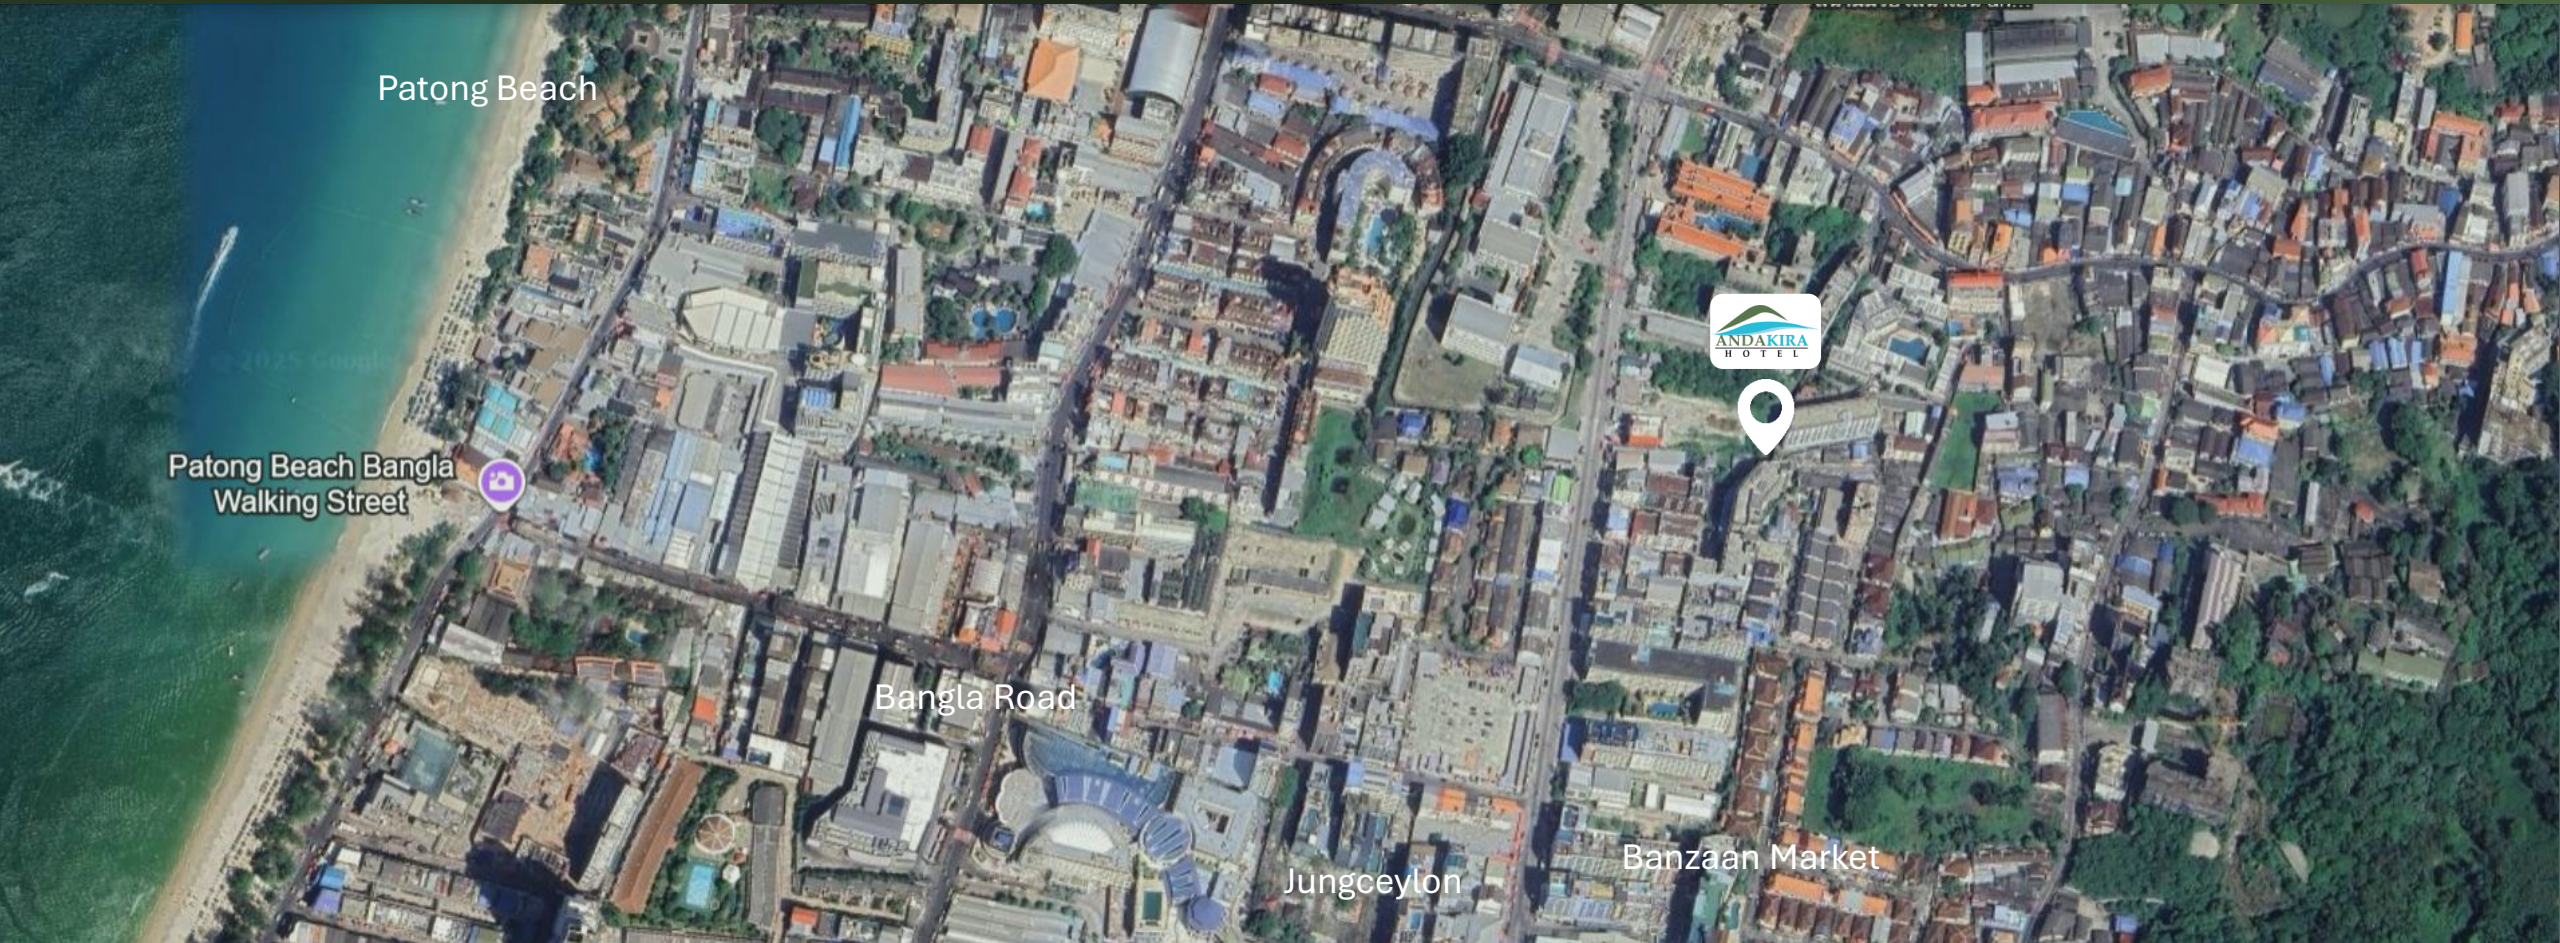

Where are we?

A PLACE TO UNWIND OR ENGAGE THRU **LIFESTYLE,**
CONVENIENCE AND CONTEMPORARY COMFORT IN THE **HEART OF PATONG AREA.**