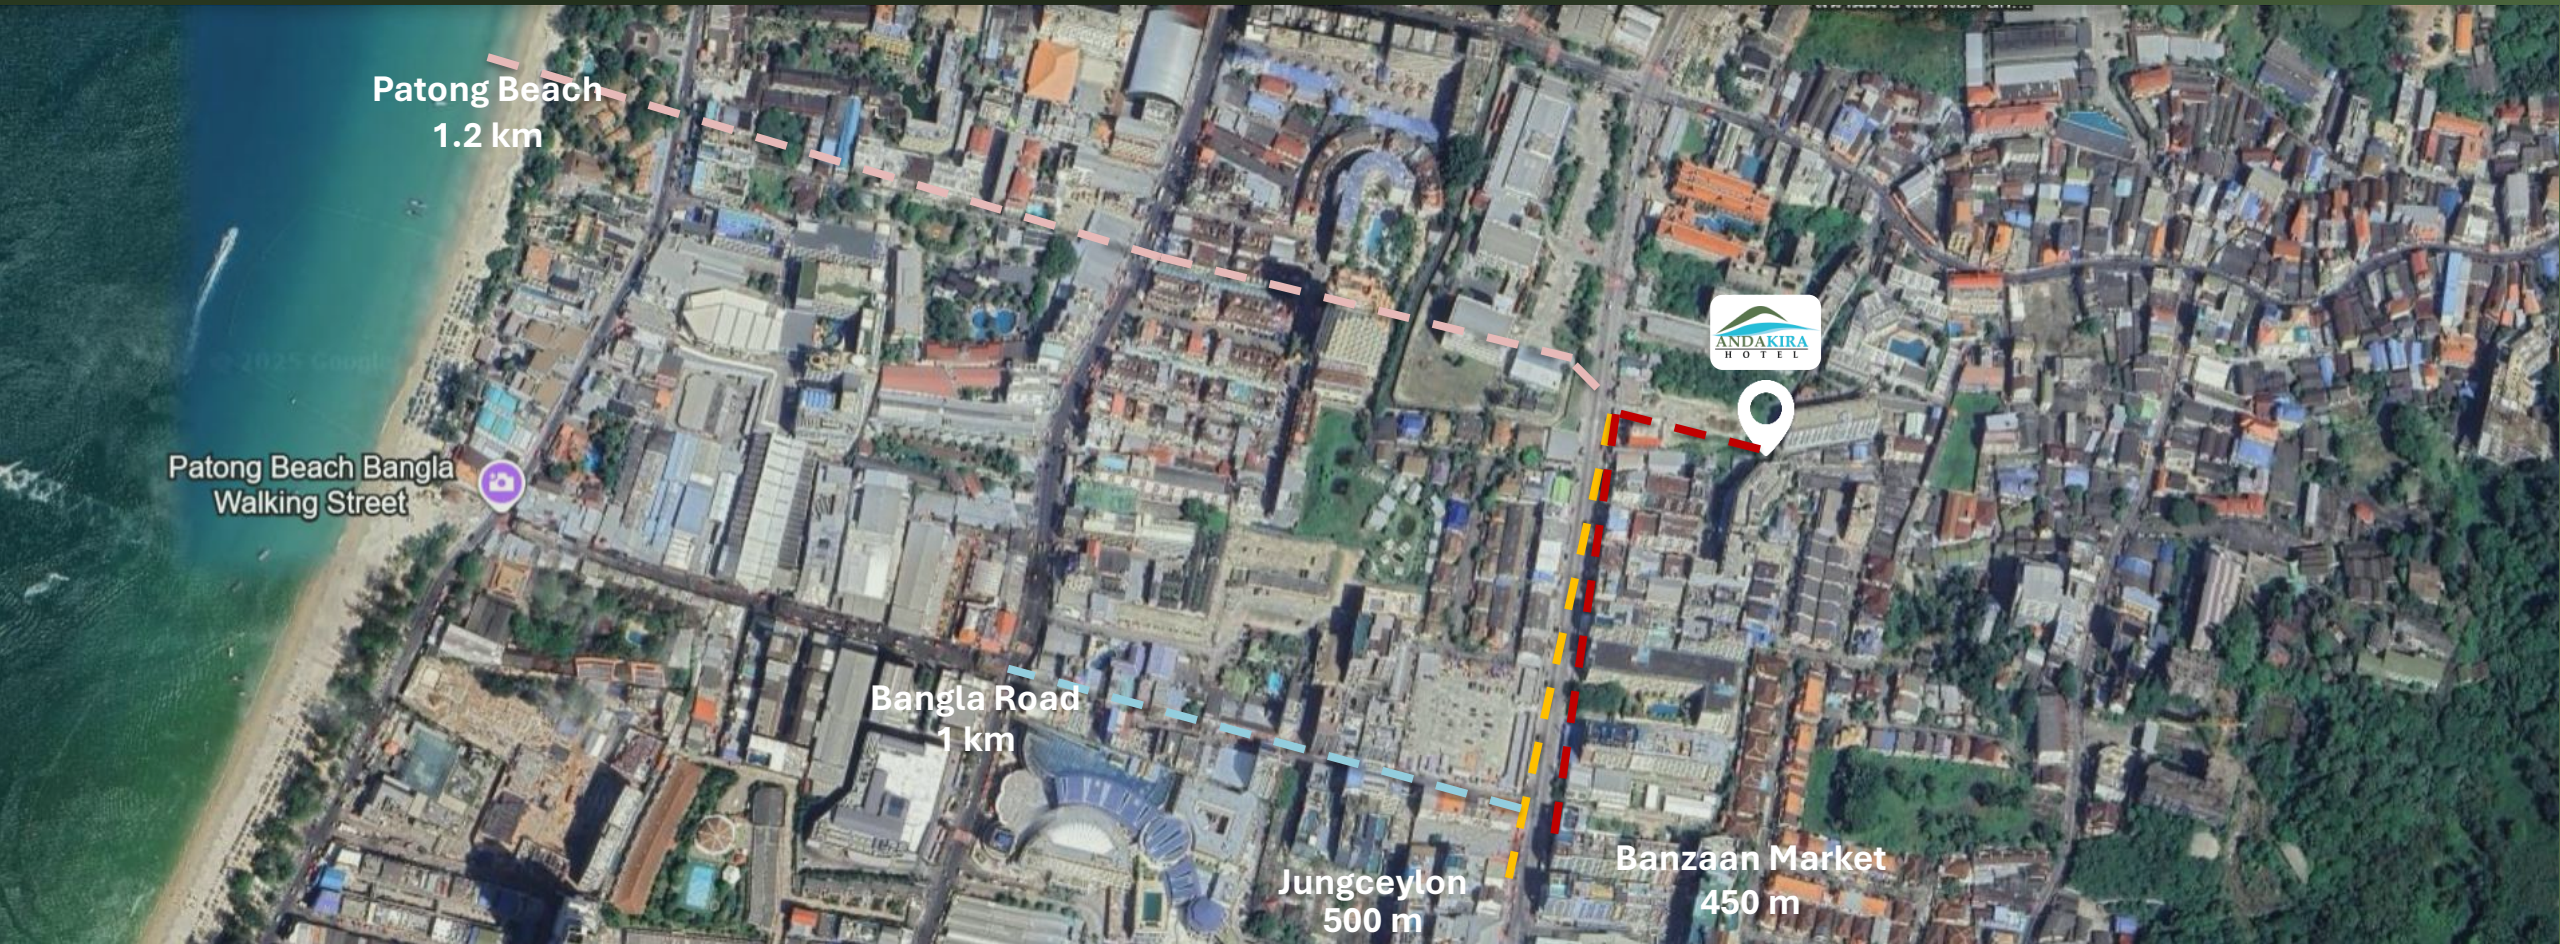

Where are we?

A PLACE TO UNWIND OR ENGAGE THRU **LIFESTYLE,**
CONVENIENCE AND CONTEMPORARY COMFORT IN THE **HEART OF PATONG AREA.**