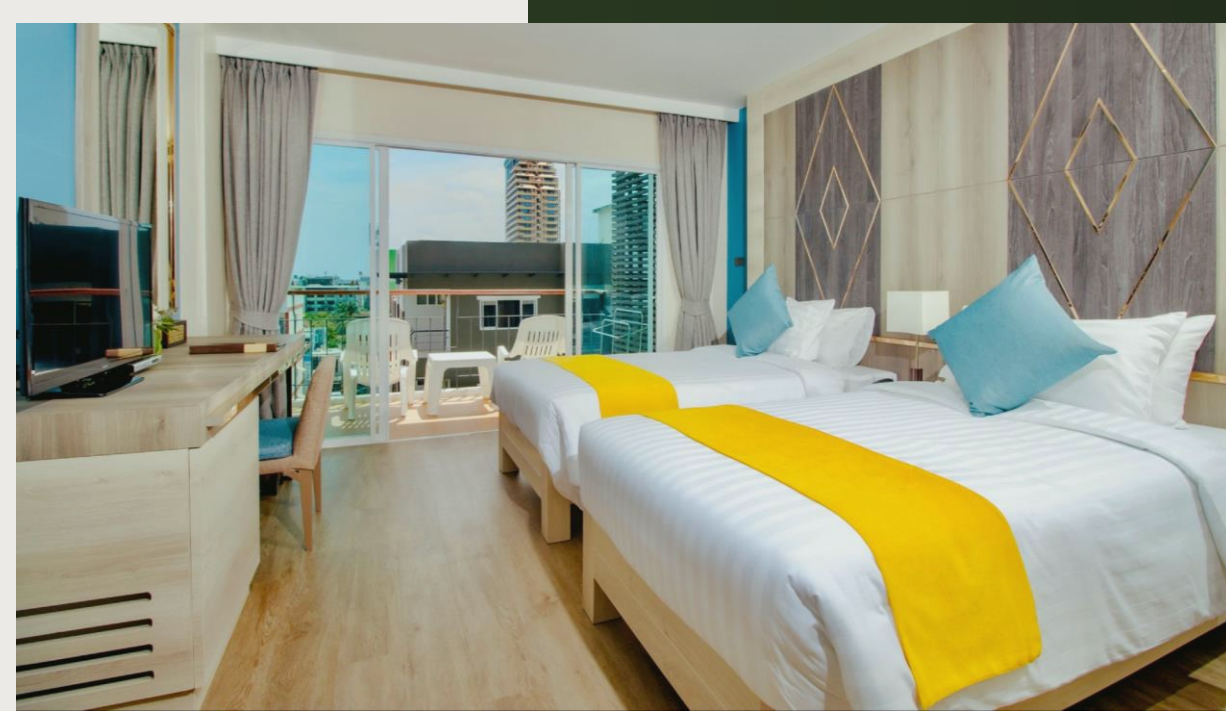

ANDAKIRA

HOTEL PATONG

About Our Hotel

A chic and energetic **resort-style hotel with 270 rooms** in the **heart of Patong Beach, Phuket**.

More than just a convenient locale, it's the perfect lifestyle for all activities

Bathroom

- Shower & Bathtub

Convenience

- Dual voltage adapter (220V)
- In-room coffee & tea set
- Mini bar
- In-room safe
- Telephone
- Wake-up call service
- Wi-Fi

DELUXE – Building 2

Size 30 - 32 Sqm. (68 Rooms)