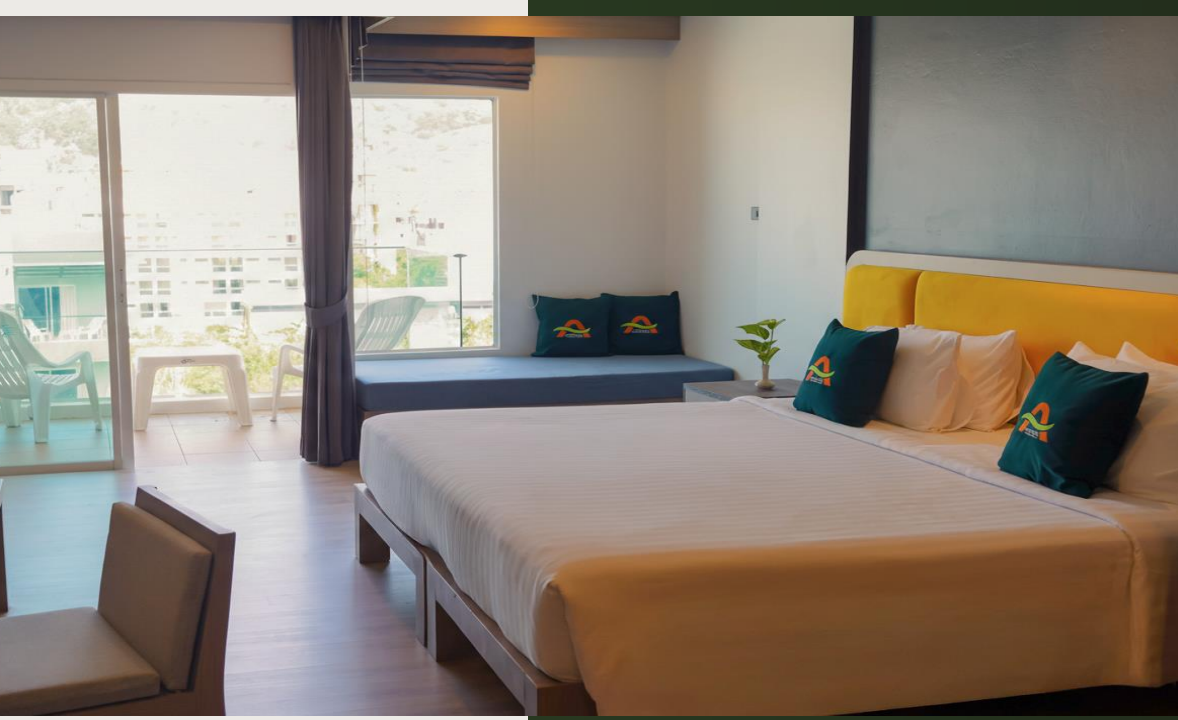

GRAND DELUXE – Building 2

Size 49 Sqm. (5 Rooms)

Room Features

- Private balcony
- Non-smoking room
- Emergency lighting

Bathroom

- Separate shower & bathtub

Convenience

- Dual voltage adapter (220V)
- In-room coffee & tea set
- Mini bar
- In-room safe
- Telephone
- Wake-up call service
- Wi-Fi