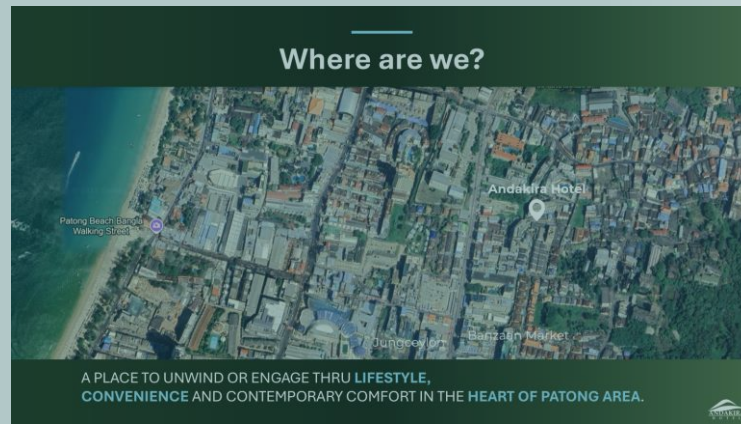

Rooms Type Summary

	Room Type	Size (sqm)	No. of Room
Superior	Superior Comfy Room (Double / Twin)	26	64
	Superior Room (Double / Twin)	30	81
	Superior Comfy Triple Room (Double + Single)	28	4
Deluxe	Deluxe Room (Double / Twin)	32	60
	Grand Deluxe Room (Double / Twin)	49	21
	Deluxe Pool Access (Double / Twin)	36	17
	Deluxe Triple	44	4
Family	Family Suite (2Room DLX + Grand Deluxe)	84	9 (Sets)

Q & A

MICE

CAPACITY CHART

Meeting Room Name	Dimension L x W x H	sqm	Theatre	Classroom	U-Shape	Reception	Buffet
Andaman	12 x 8 x 2.80	96	80	60	30	80	80
Kira	12 x 7.30 x 2.80	88	80	60	30	80	80
Kira	12 x 7.30 x 2.80	88	80	60	30	80	80
Conference room	12.50 x 6.50 x 3.10	82	80	60	30	80	80
Anda+Kira	12 x 15.30 x 2.80	184	160	160	60	160	160

*Extra charge for equipment and set-up may be apply.