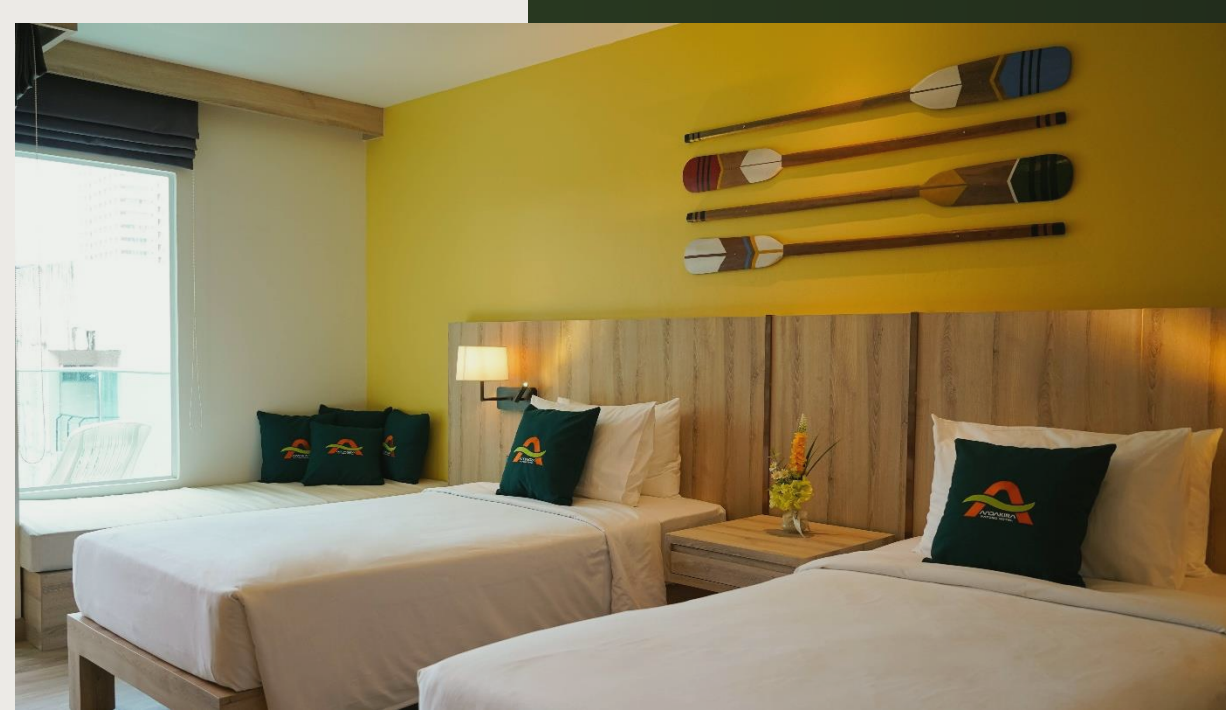

Bathroom

- Shower & Bathtub

Convenience

- Dual voltage adapter (220V)
- In-room coffee & tea set
- Mini bar
- In-room safe
- Telephone
- Wake-up call service
- Wi-Fi

DELUXE – Building 2

Size 30 - 32 Sqm. (68 Rooms)

Room Features

- Twin bed or double bed
- Private balcony
- Non-smoking room
- Emergency lighting

Bathroom

- Shower & Bathtub

Convenience

- Dual voltage adapter (220V)
- In-room coffee & tea set
- Mini bar
- In-room safe
- Telephone
- Wake-up call service
- Wi-Fi