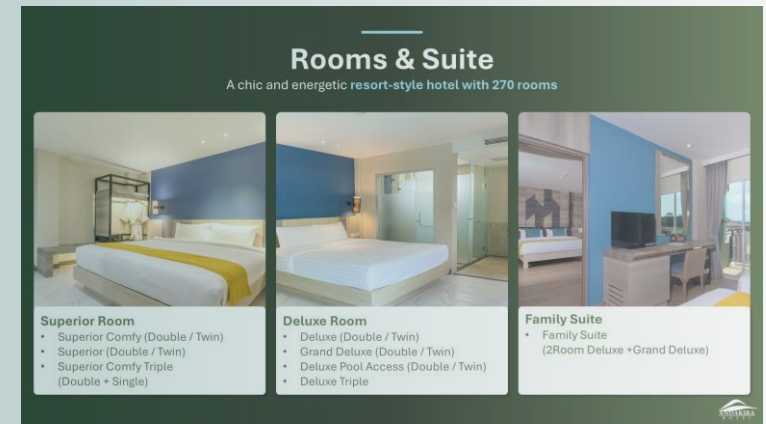

Rooms Type Summary

	Room Type	Size (sqm)	No. of Room
Superior	Superior Comfy Room (Double / Twin)	26	64
	Superior Room (Double / Twin)	30	81
	Superior Comfy Triple Room (Double + Single)	28	4
Deluxe	Deluxe Room (Double / Twin)	32	60
	Grand Deluxe Room (Double / Twin)	49	21
	Deluxe Pool Access (Double / Twin)	36	17
	Deluxe Triple	44	4
Family	Family Suite (2Room DLX + Grand Deluxe)	84	9 (Sets)

Q & A

MICE

CAPACITY CHART

Meeting Room Name	Dimension L x W x H	sqm	Theatre	Classroom	U-Shape	Reception	Buffet
Andaman	12 x 8 x 2.80	96	80	60	30	80	80
Kira	12 x 7.30 x 2.80	88	80	60	30	80	80
Kira	12 x 7.30 x 2.80	88	80	60	30	80	80
Conference room	12.50 x 6.50 x 3.10	82	80	60	30	80	80
Anda+Kira	12 x 15.30 x 2.80	184	160	160	60	160	160

*Extra charge for equipment and set-up may be apply.