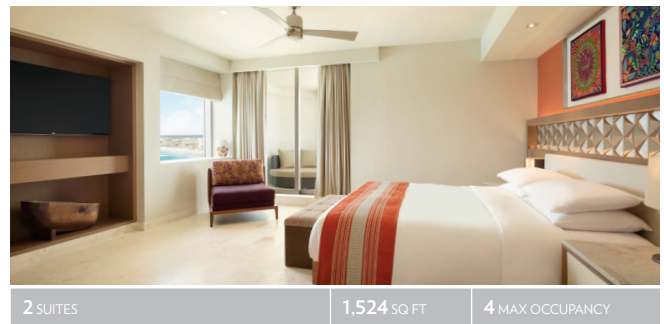

RESORT VIEW KING OR DOUBLE  Elegant suites featuring a furnished private balcony. King rooms include queen sofa bed.

44 KING SUITES | 40 DOUBLE SUITES | 483 SQ FT | 4 MAX OCCUPANCY

OCEAN VIEW KING OR DOUBLE  Lavish suites offering ocean views from the private balcony. King suites include queen sofa bed.

42 KING SUITES | 80 DOUBLE SUITES | 483 SQ FT | 4 MAX OCCUPANCY

OCEANFRONT KING OR DOUBLE  Oceanfront suites offering a private balcony with panoramic ocean views. King suites include queen sofa bed.

39 KING SUITES | 28 DOUBLE SUITES | 463 SQ FT | 3/4 MAX OCCUPANCY

SWIM-UP KING OR DOUBLE  Exclusive swim-up suites boasting a semi-private pool right off the balcony and beautiful ocean views.

4 SUITES | 1,316 SQ FT | 5 MAX OCCUPANCY

OCEANFRONT PYRAMID SUITE  Exceptionally spacious two-story suites offering two private balconies and fantastic ocean views.

13 SUITES | 1,087 SQ FT | 4 MAX OCCUPANCY

CLUB OCEANFRONT CORNER SUITE Spacious and luxurious corner suites boasting a private balcony with hot tub and ocean vistas, a queen sofa bed plus club amenities.