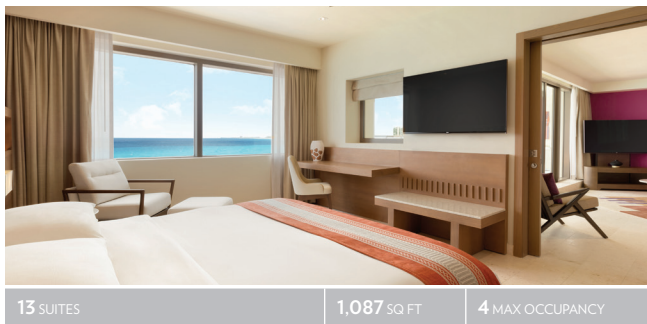

13 SUITES | 1,087 SQ FT | 4 MAX OCCUPANCY

CLUB OCEANFRONT CORNER SUITE Spacious and luxurious corner suites boasting a private balcony with hot tub and ocean vistas, a queen sofa bed plus club amenities.