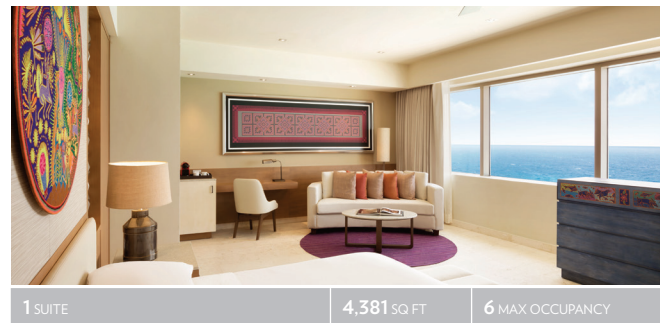

1 SUITE | 4,381 SQ FT | 6 MAX OCCUPANCY

PRESIDENTIAL SUITE This extravagant suite encompasses the entire top floor of the resort, offering the most spectacular views and amenities. One bedroom features a king bed and the second features two queen beds.

CLUB LEVEL An upgraded experience offering additional luxuries such as:

- Private check-in and check-out in exclusive area with concierge services
- Butler services for Club Ocean Front Master, Club Two-Bedroom Oceanfront & Presidential Suites
- Minibars stocked daily with water, beer, soft drinks and upgraded snacks
- Best views from the suites in the exclusive Club Level
- Exclusive Club Level lounge featuring premium drinks, appetizers, continental breakfast, table games and Wi-Fi
- Complimentary domestic and international phone calls to the USA and Canada via Hyatt Ziva Cancun App for Club Ocean Front Master, Club Two-Bedroom Oceanfront & Presidential Suites

833.884.9288 | RESORTSBYHYATT.COM

Hyatt Zilara™ and Hyatt Ziva™ trademarks and related marks are trademarks of Hyatt Corporation. ©2021 Hyatt Corporation. ©2021 Playa Hotels & Resorts is the owner and/or operator of Hyatt Zilara™ and Hyatt Ziva™ resorts in Dominican Republic, Jamaica and Mexico. All rights reserved.