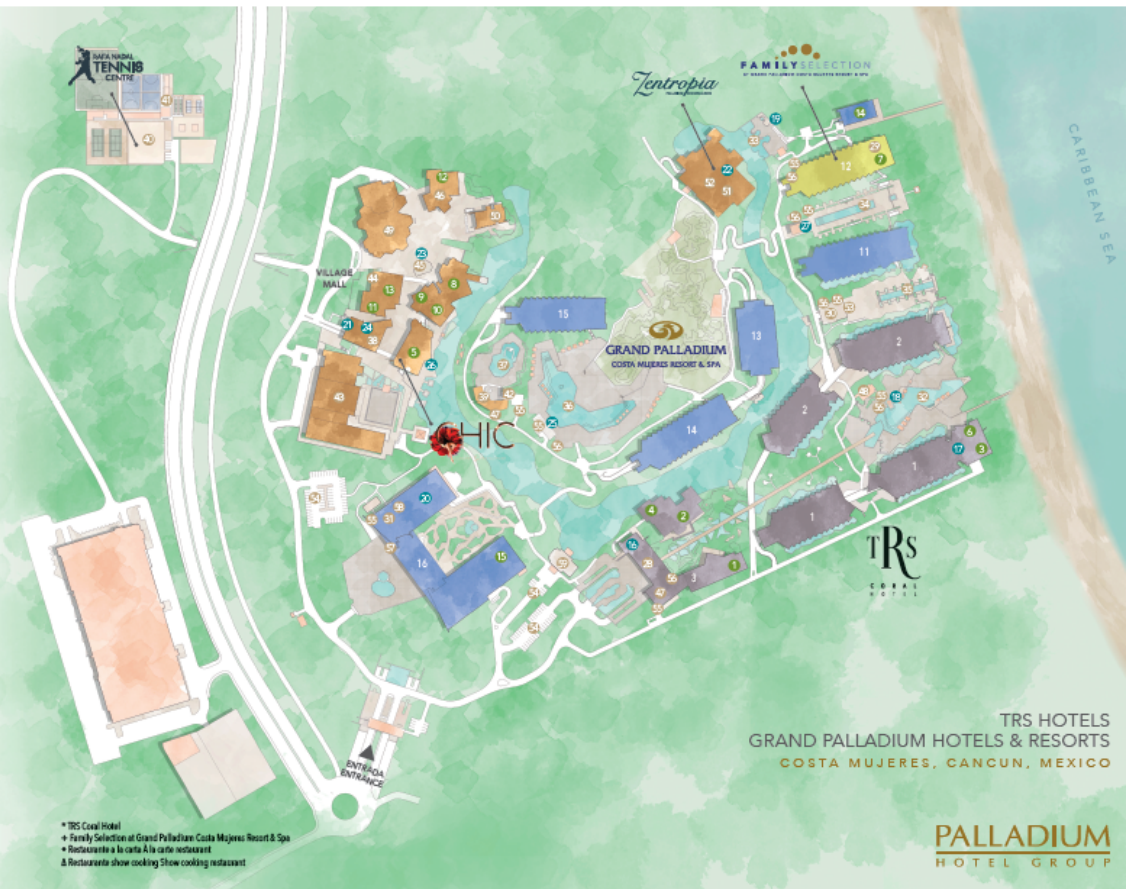

RESTAURANTES - RESTAURANTS

BARS - BARS

SERVICIOS - SERVICES

TRS HOTELS
GRAND PALLADIUM HOTELS & RESORTS
COSTA MUJERES, CANCUN, MEXICO

PALLADIUM
HOTEL GROUP

PALLADIUMHOTELGROUP.COM