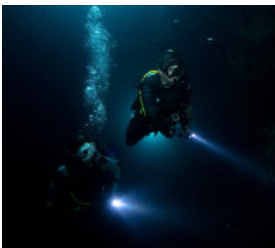

CONTINUING EDUCATION

PADI ADVENTURE DIVE $135++

Includes 1 dive