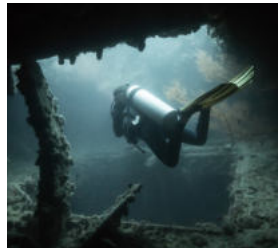

PADI ADVENTURE DIVER / JUNIOR COURSE $500++

Includes 3 Dives