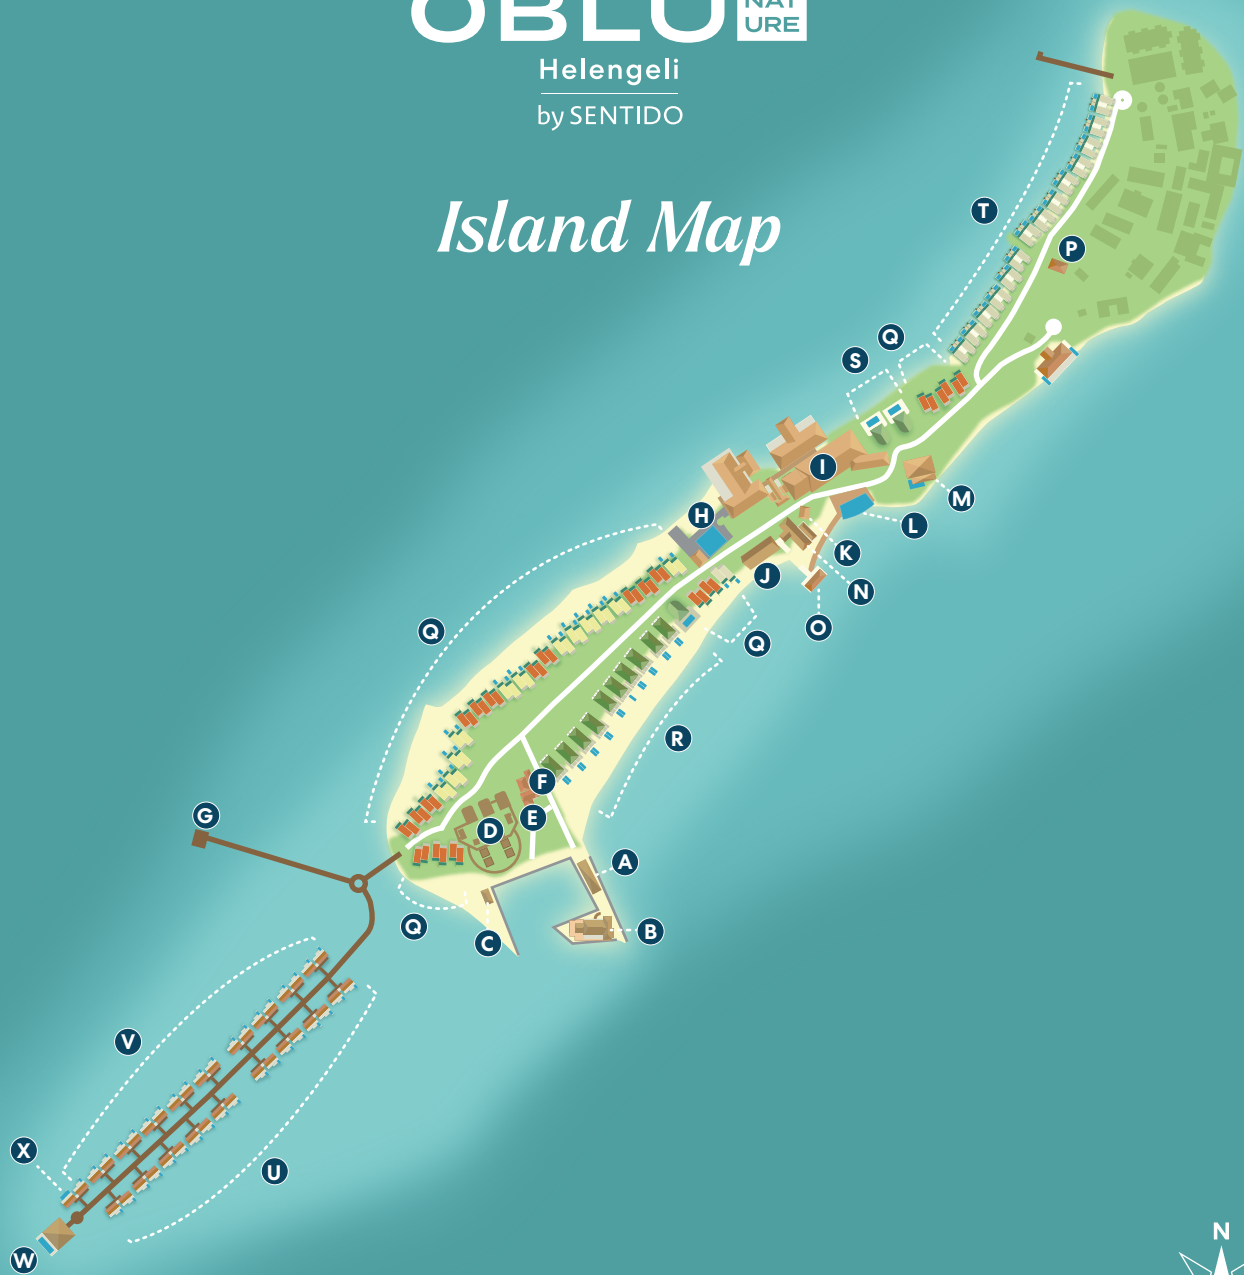

OBLU NATURE

Helengeli
by SENTIDO

Island Map

A Arrival and Departure Pavillion

B Raga Route
(Progressive Indian Specialty Dining)

C TGI Watersports Centre

D ELE|NA Ayur - Spa & Wellness

E TGI Dive Centre