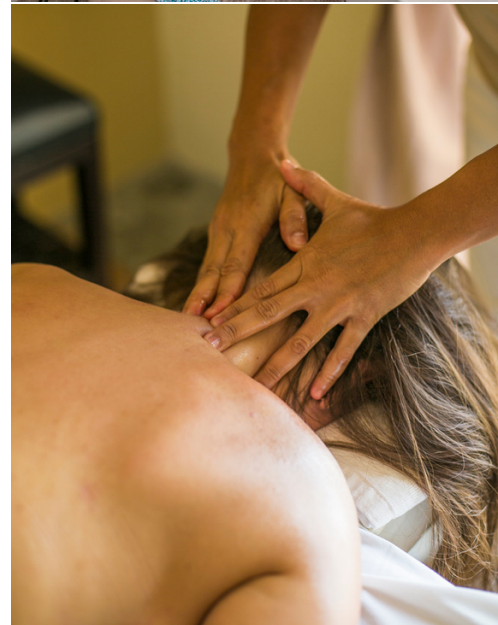

ALL PRICES ARE GST 16% /SERVICE CHARGES 10% INCLUDED
FOR MORE INFORMATION PLEASE VISIT OUR RECEPTION DESK OR CALL " 0 "