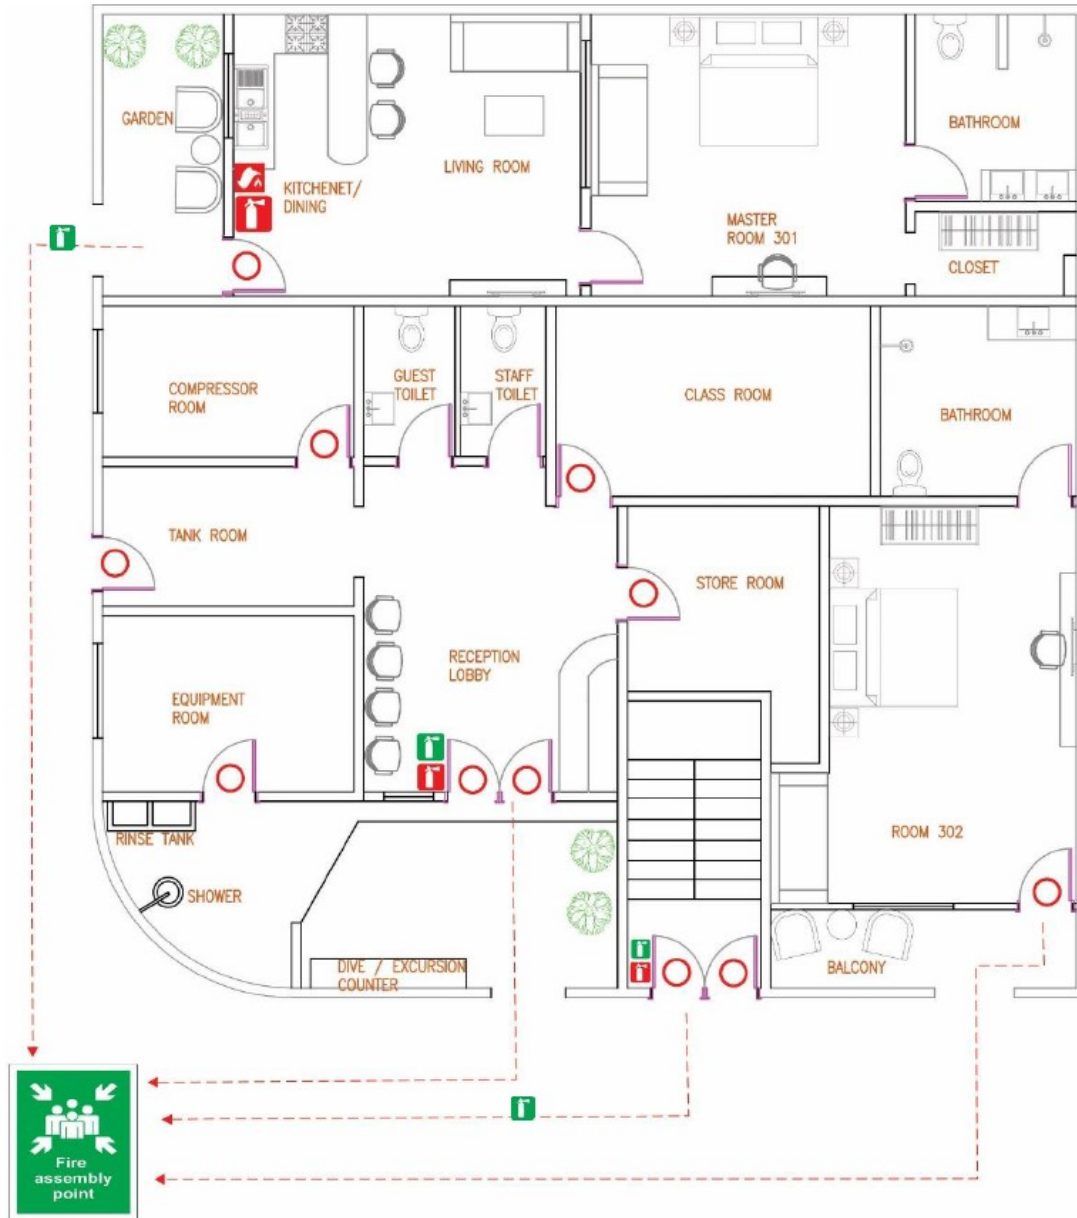

2.8 FIRE EXCAPE PLAN

2.8.1 GROUND FLOOR FIRE ESCAPE PLAN

- FIRE EXCAPE PLAN
- LOCALTION OF FIRE EXTINGUISHERS
- ASSEMBLY POINT IN CASE OF FIRE

-  Emergency Exit
-  Fire Escape Route
-  Fire Extinguisher Water
-  Fire Blanket
-  Fire Extinguisher CO2

GROUND FLOOR FIRE PLAN
ISLAND LUXURY DIVE
 SCALE: 1:100M.

In case of emergency, follow the RED Arrows
 Fire Extinguishers are marked above as Symbols in Red and Green
 Fire Assembly Point - Located at the path in front of the hotel.