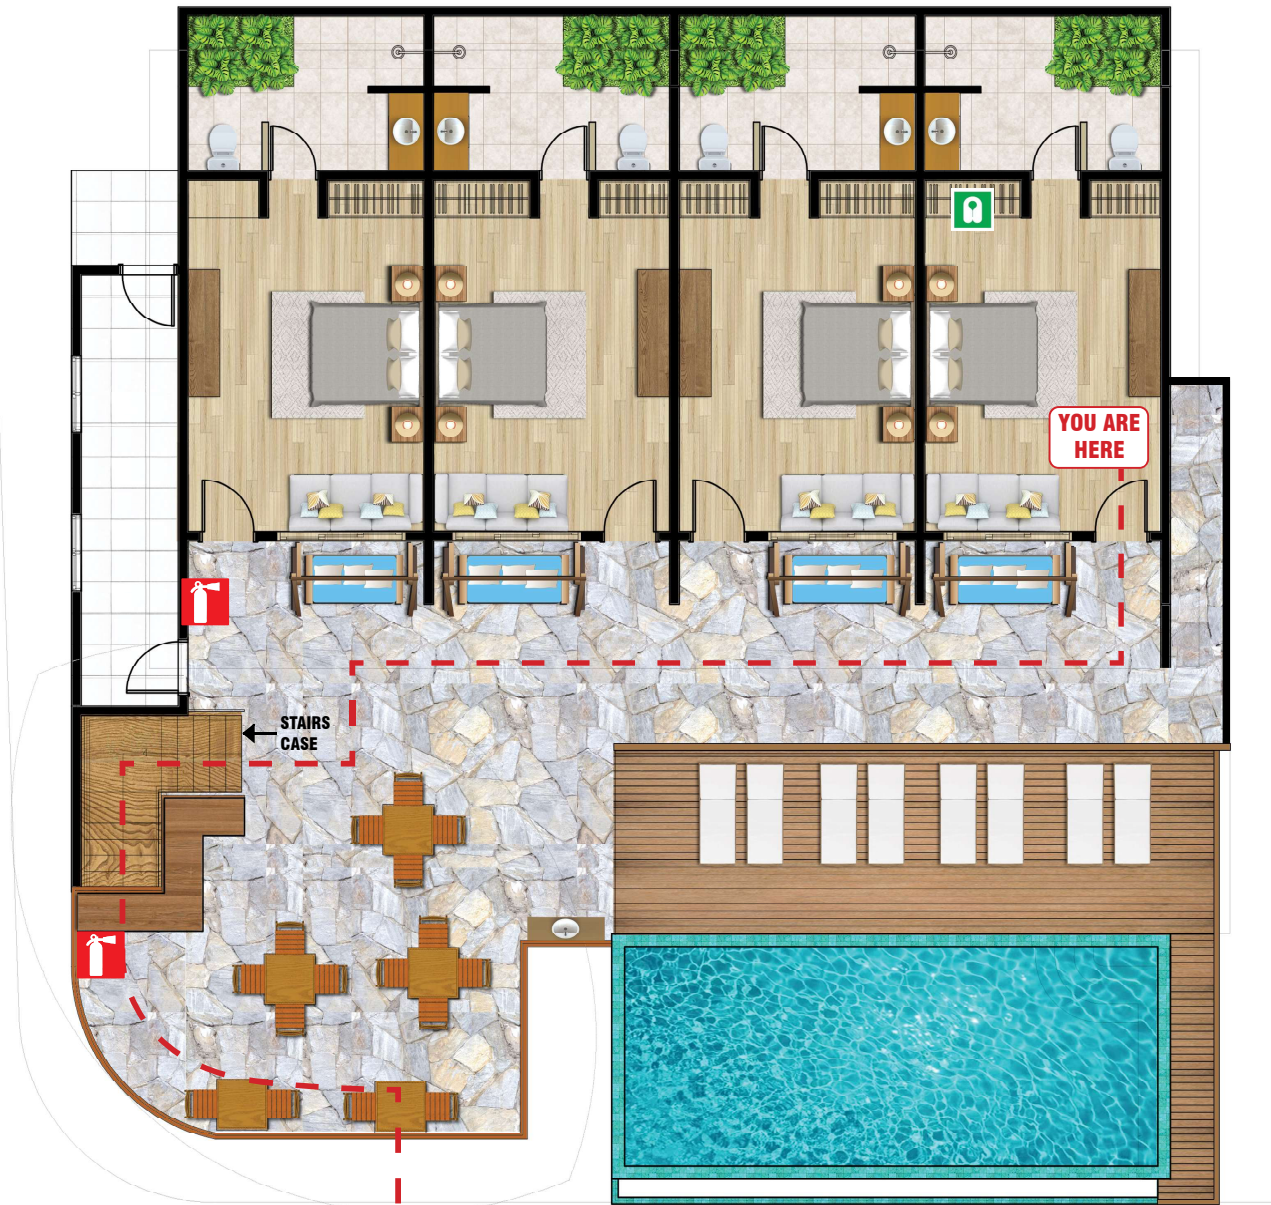

FIRE ESCAPE PLAN (ROOM 204)

FIRE EXTINGUISHER

LIFE JACKET
INSIDE WARDROBE