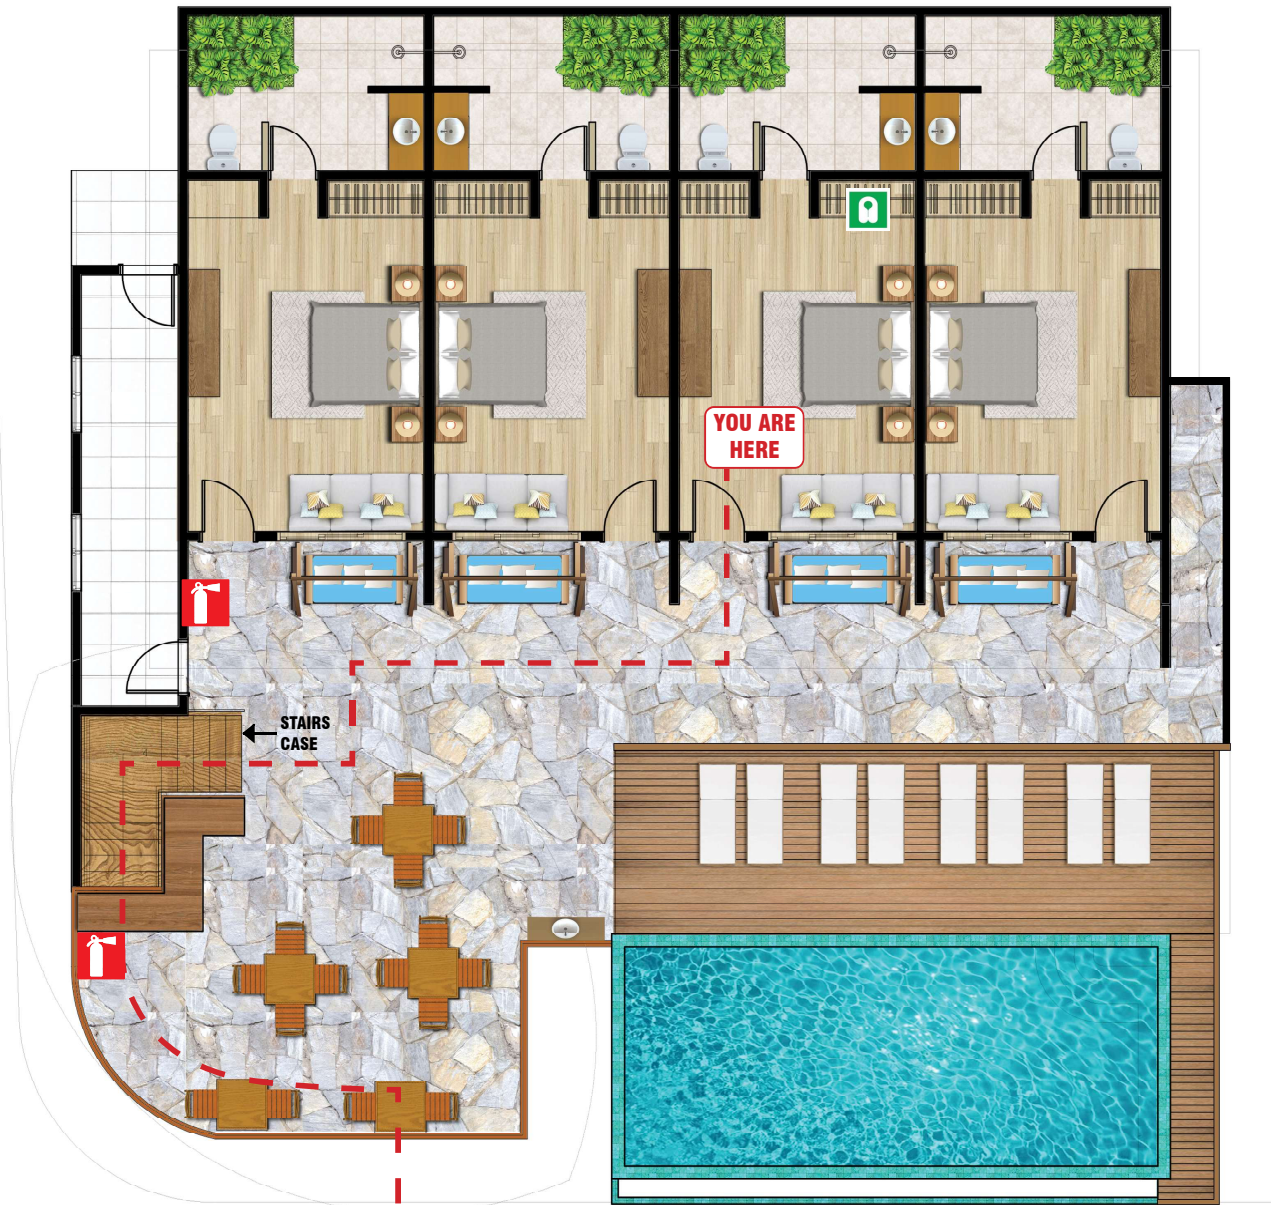

FIRE ESCAPE PLAN (OFFICE)

FIRE EXTINGUISHER

TO ASSEMBLY POINT

ISLAND LUXURY FULHADHOO BOUTIQUE HOTEL
FIRST FLOOR PLAN

FIRE ESCAPE PLAN (KITCHEN)

FIRE EXTINGUISHER

FIRE BLANKET

FIRE ESCAPE PLAN (ROOM 201)

-  FIRE EXTINGUISHER
-  LIFE JACKET INSIDE WARDROBE

FIRE ESCAPE PLAN (ROOM 202)

-  FIRE EXTINGUISHER
-  LIFE JACKET
INSIDE WARDROBE

FIRE ESCAPE PLAN (ROOM 203)

-  FIRE EXTINGUISHER
-  LIFE JACKET
INSIDE WARDROBE