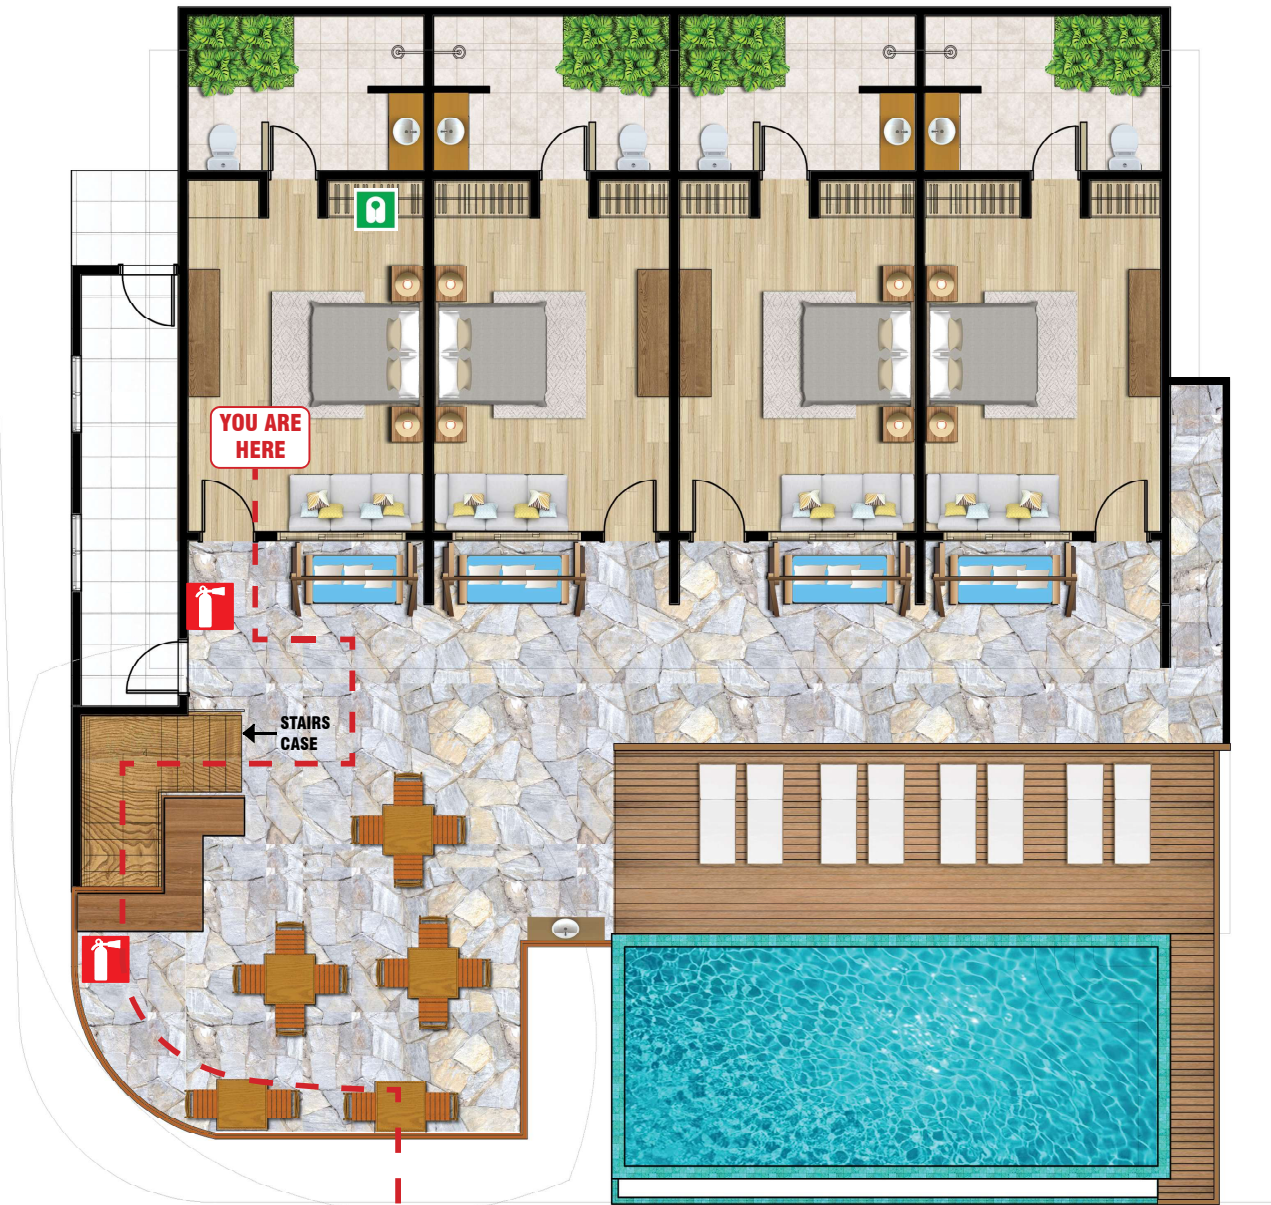

FIRE ESCAPE PLAN (OFFICE)

FIRE EXTINGUISHER

TO ASSEMBLY POINT

ISLAND LUXURY FULHADHOO BOUTIQUE HOTEL
FIRST FLOOR PLAN

FIRE ESCAPE PLAN (KITCHEN)

FIRE EXTINGUISHER

FIRE BLANKET

FIRE ESCAPE PLAN (ROOM 201)

-  FIRE EXTINGUISHER
-  LIFE JACKET INSIDE WARDROBE

FIRE ESCAPE PLAN (ROOM 202)

-  FIRE EXTINGUISHER
-  LIFE JACKET
INSIDE WARDROBE

FIRE ESCAPE PLAN (ROOM 203)

-  FIRE EXTINGUISHER
-  LIFE JACKET
INSIDE WARDROBE