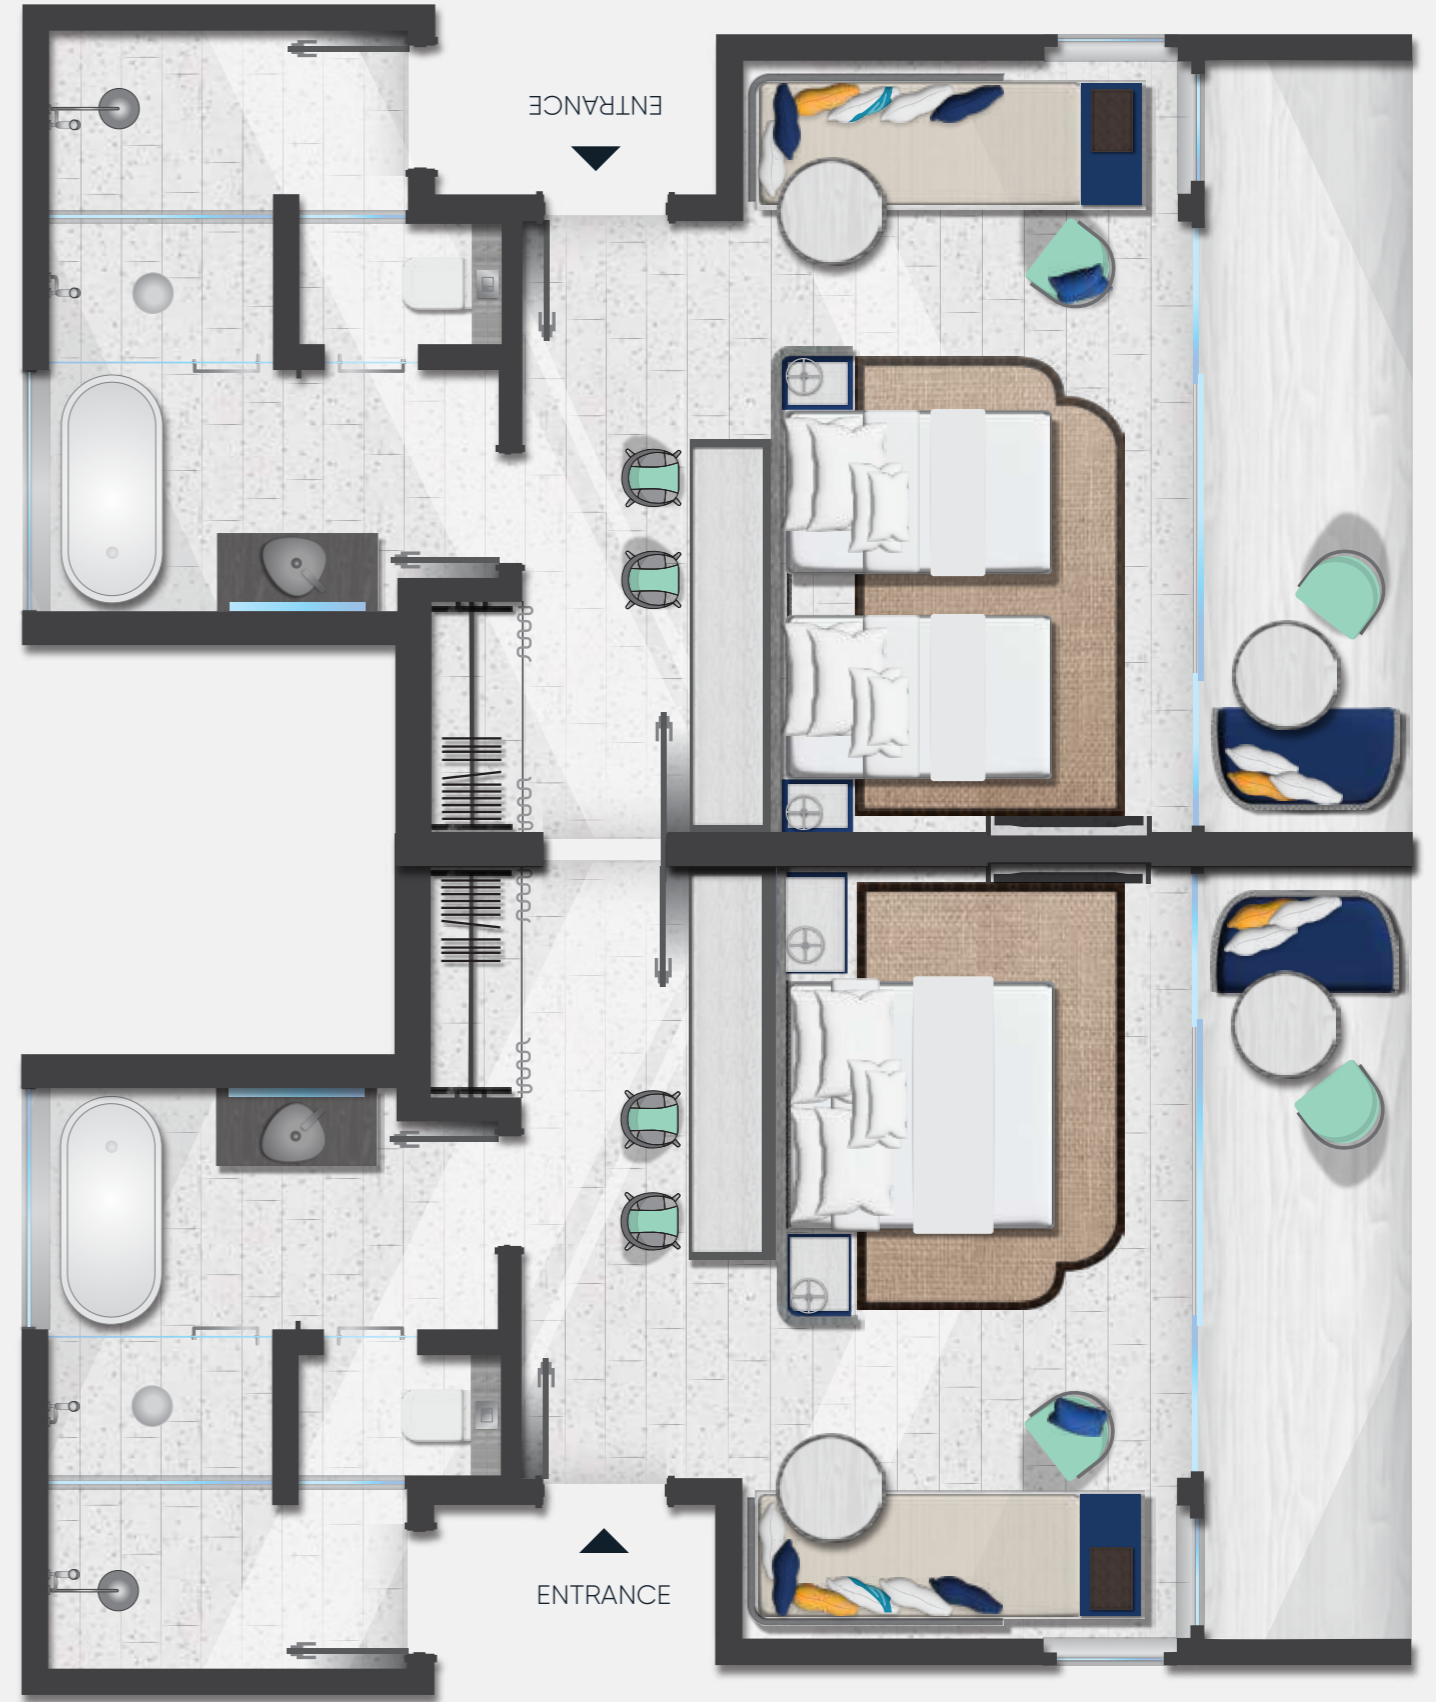

AVANI BEACH POOL VILLA

AVANI BEACH STUDIO – KING ROOM

AVANI BEACH STUDIO – TWIN ROOM

AVANI BEACH VILLA

UPPER FLOOR

LOWER FLOOR

AVANI FOUR BEDROOM BEACH PAVILION

AVANI OVER WATER POOL VILLA

AVANI OVER WATER VILLA

AVANI SEA VIEW STUDIO – KING ROOM

AVANI SEA VIEW STUDIO – TWIN ROOM

AVANI SUNSET OVER WATER POOL VILLA

AVANI SUNSET OVER WATER VILLA

AVANI THREE BEDROOM SUNSET OVER WATER POOL VILLA

AVANI TWO BEDROOM BEACH POOL VILLA

AVANI TWO BEDROOM
BEACH STUDIO

AVANI TWO BEDROOM BEACH VILLA

AVANI TWO BEDROOM OVER WATER POOL VILLA

AVANI TWO BEDROOM
SEA VIEW STUDIO

AVANI TWO BEDROOM SUNSET OVER WATER POOL VILLA