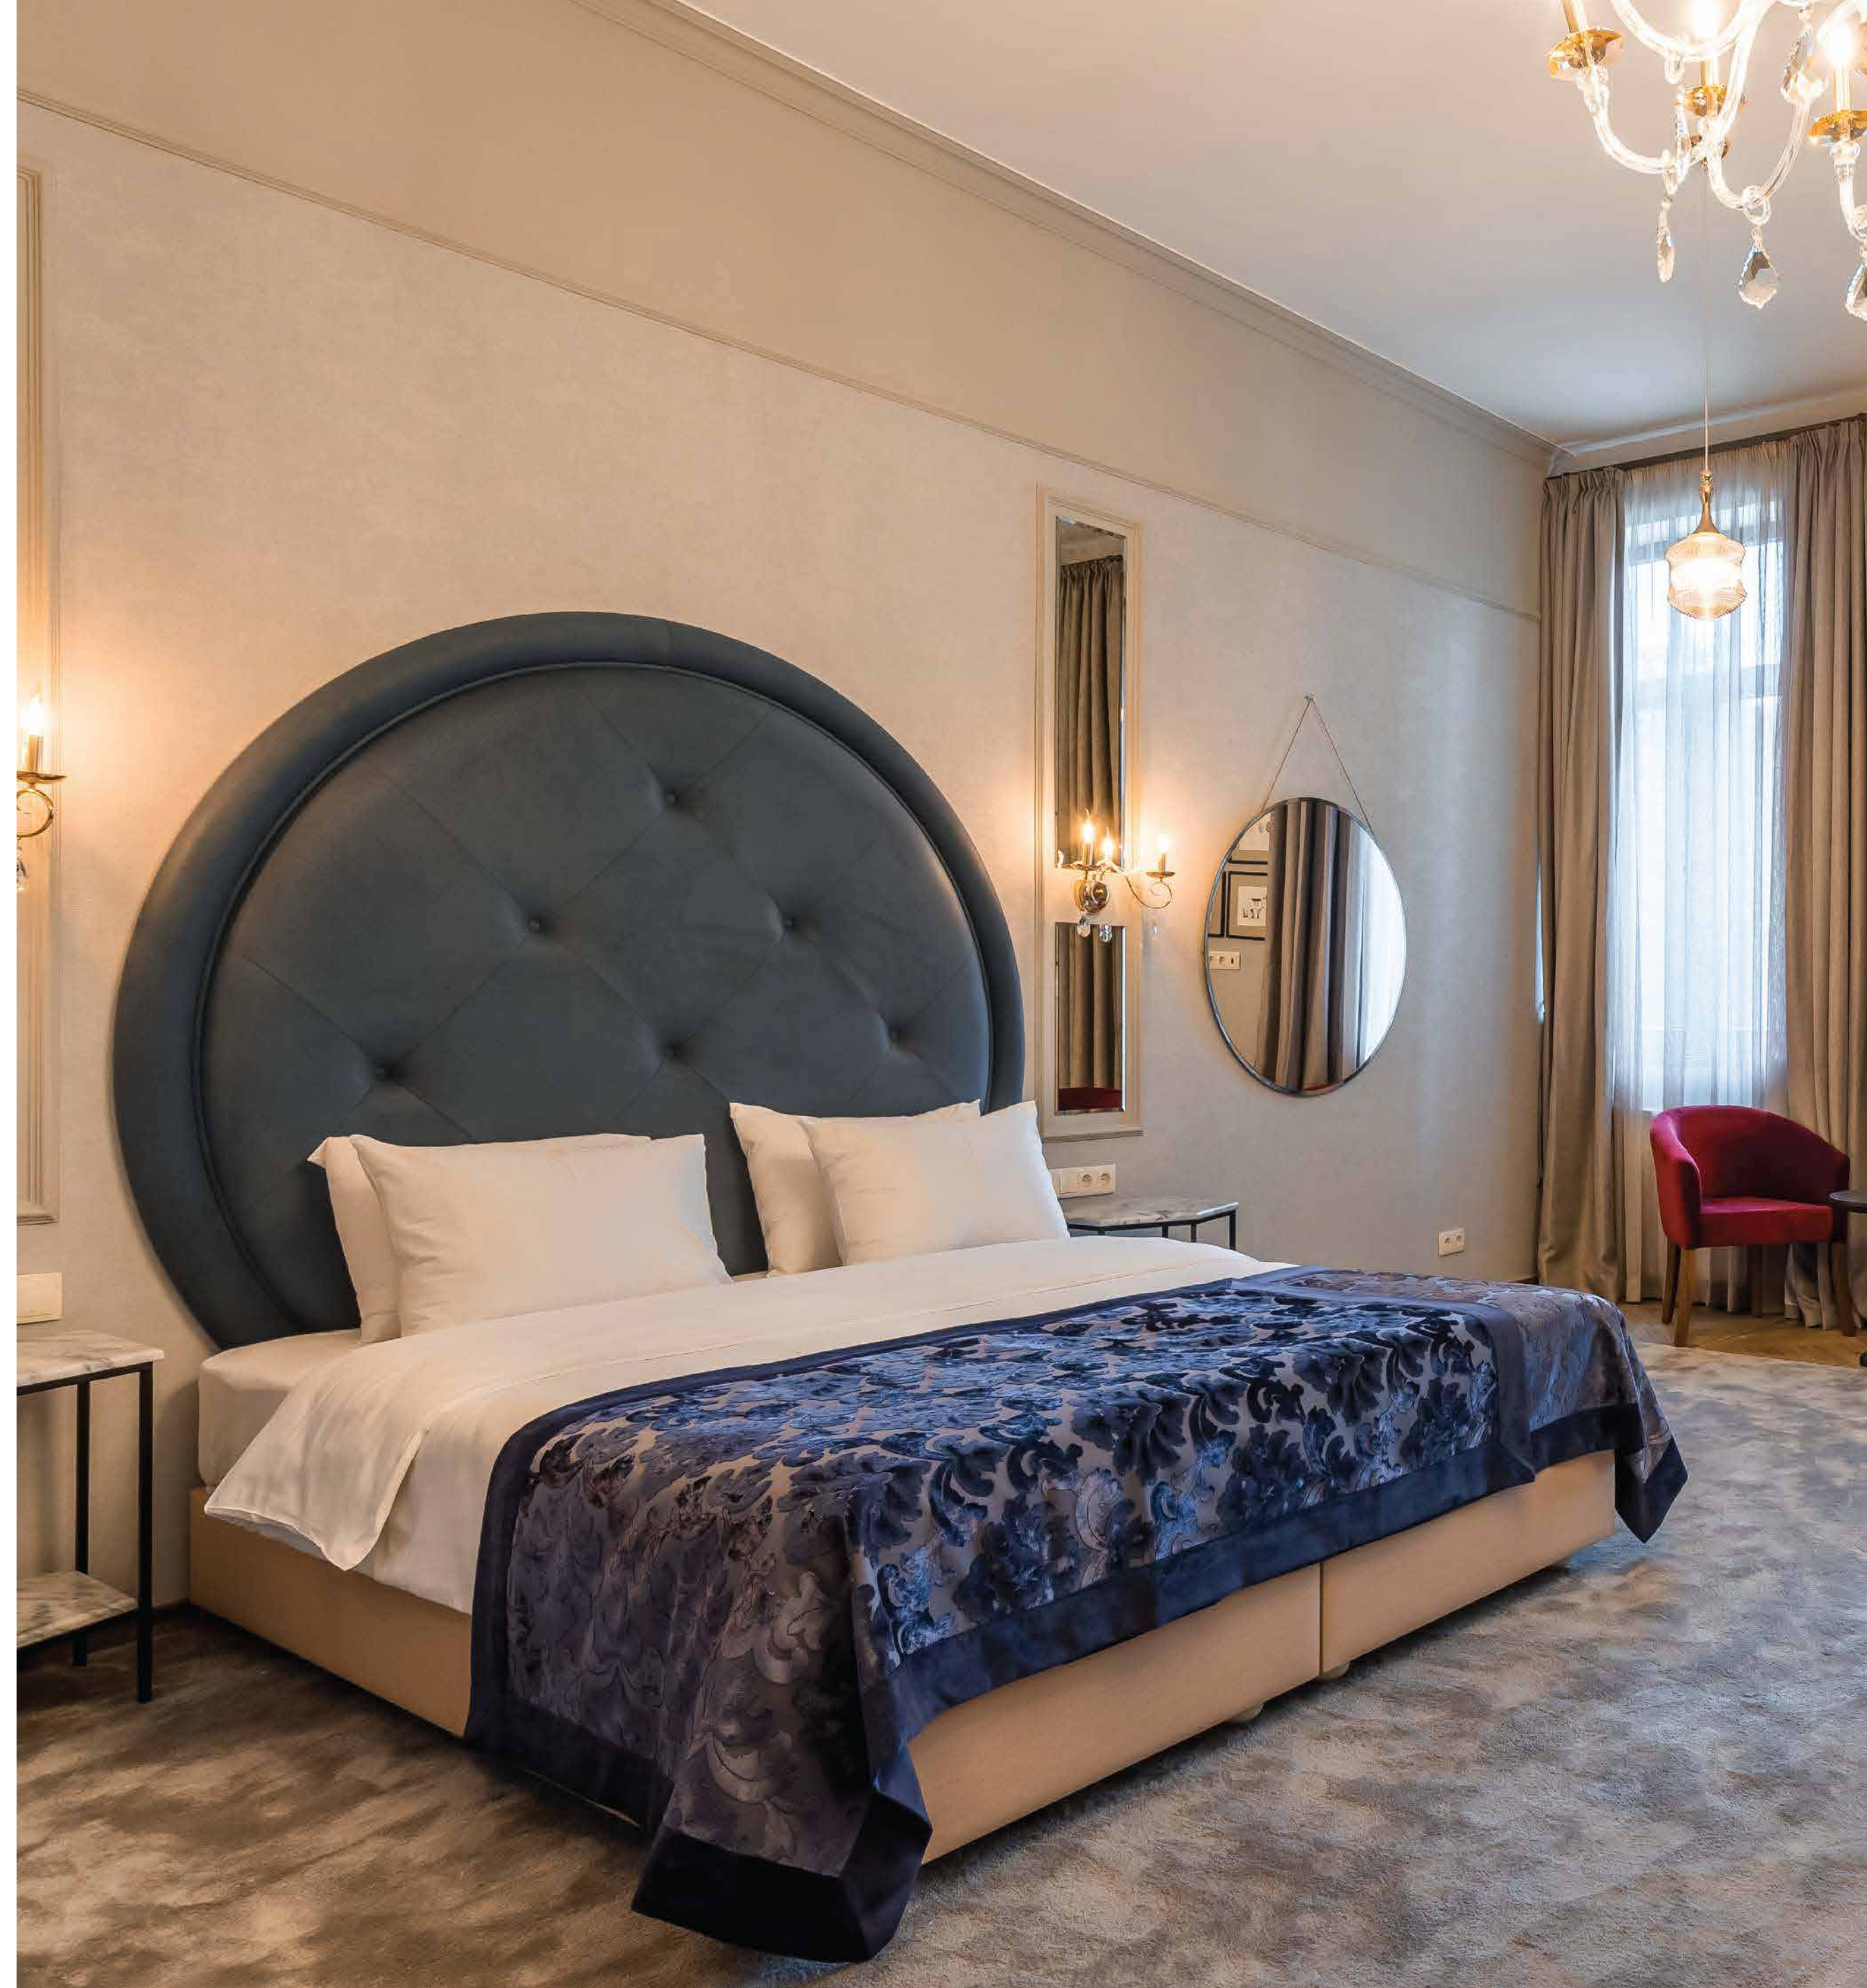

Orbeliani Residence Hotel

JUNIOR SUITE ROOM