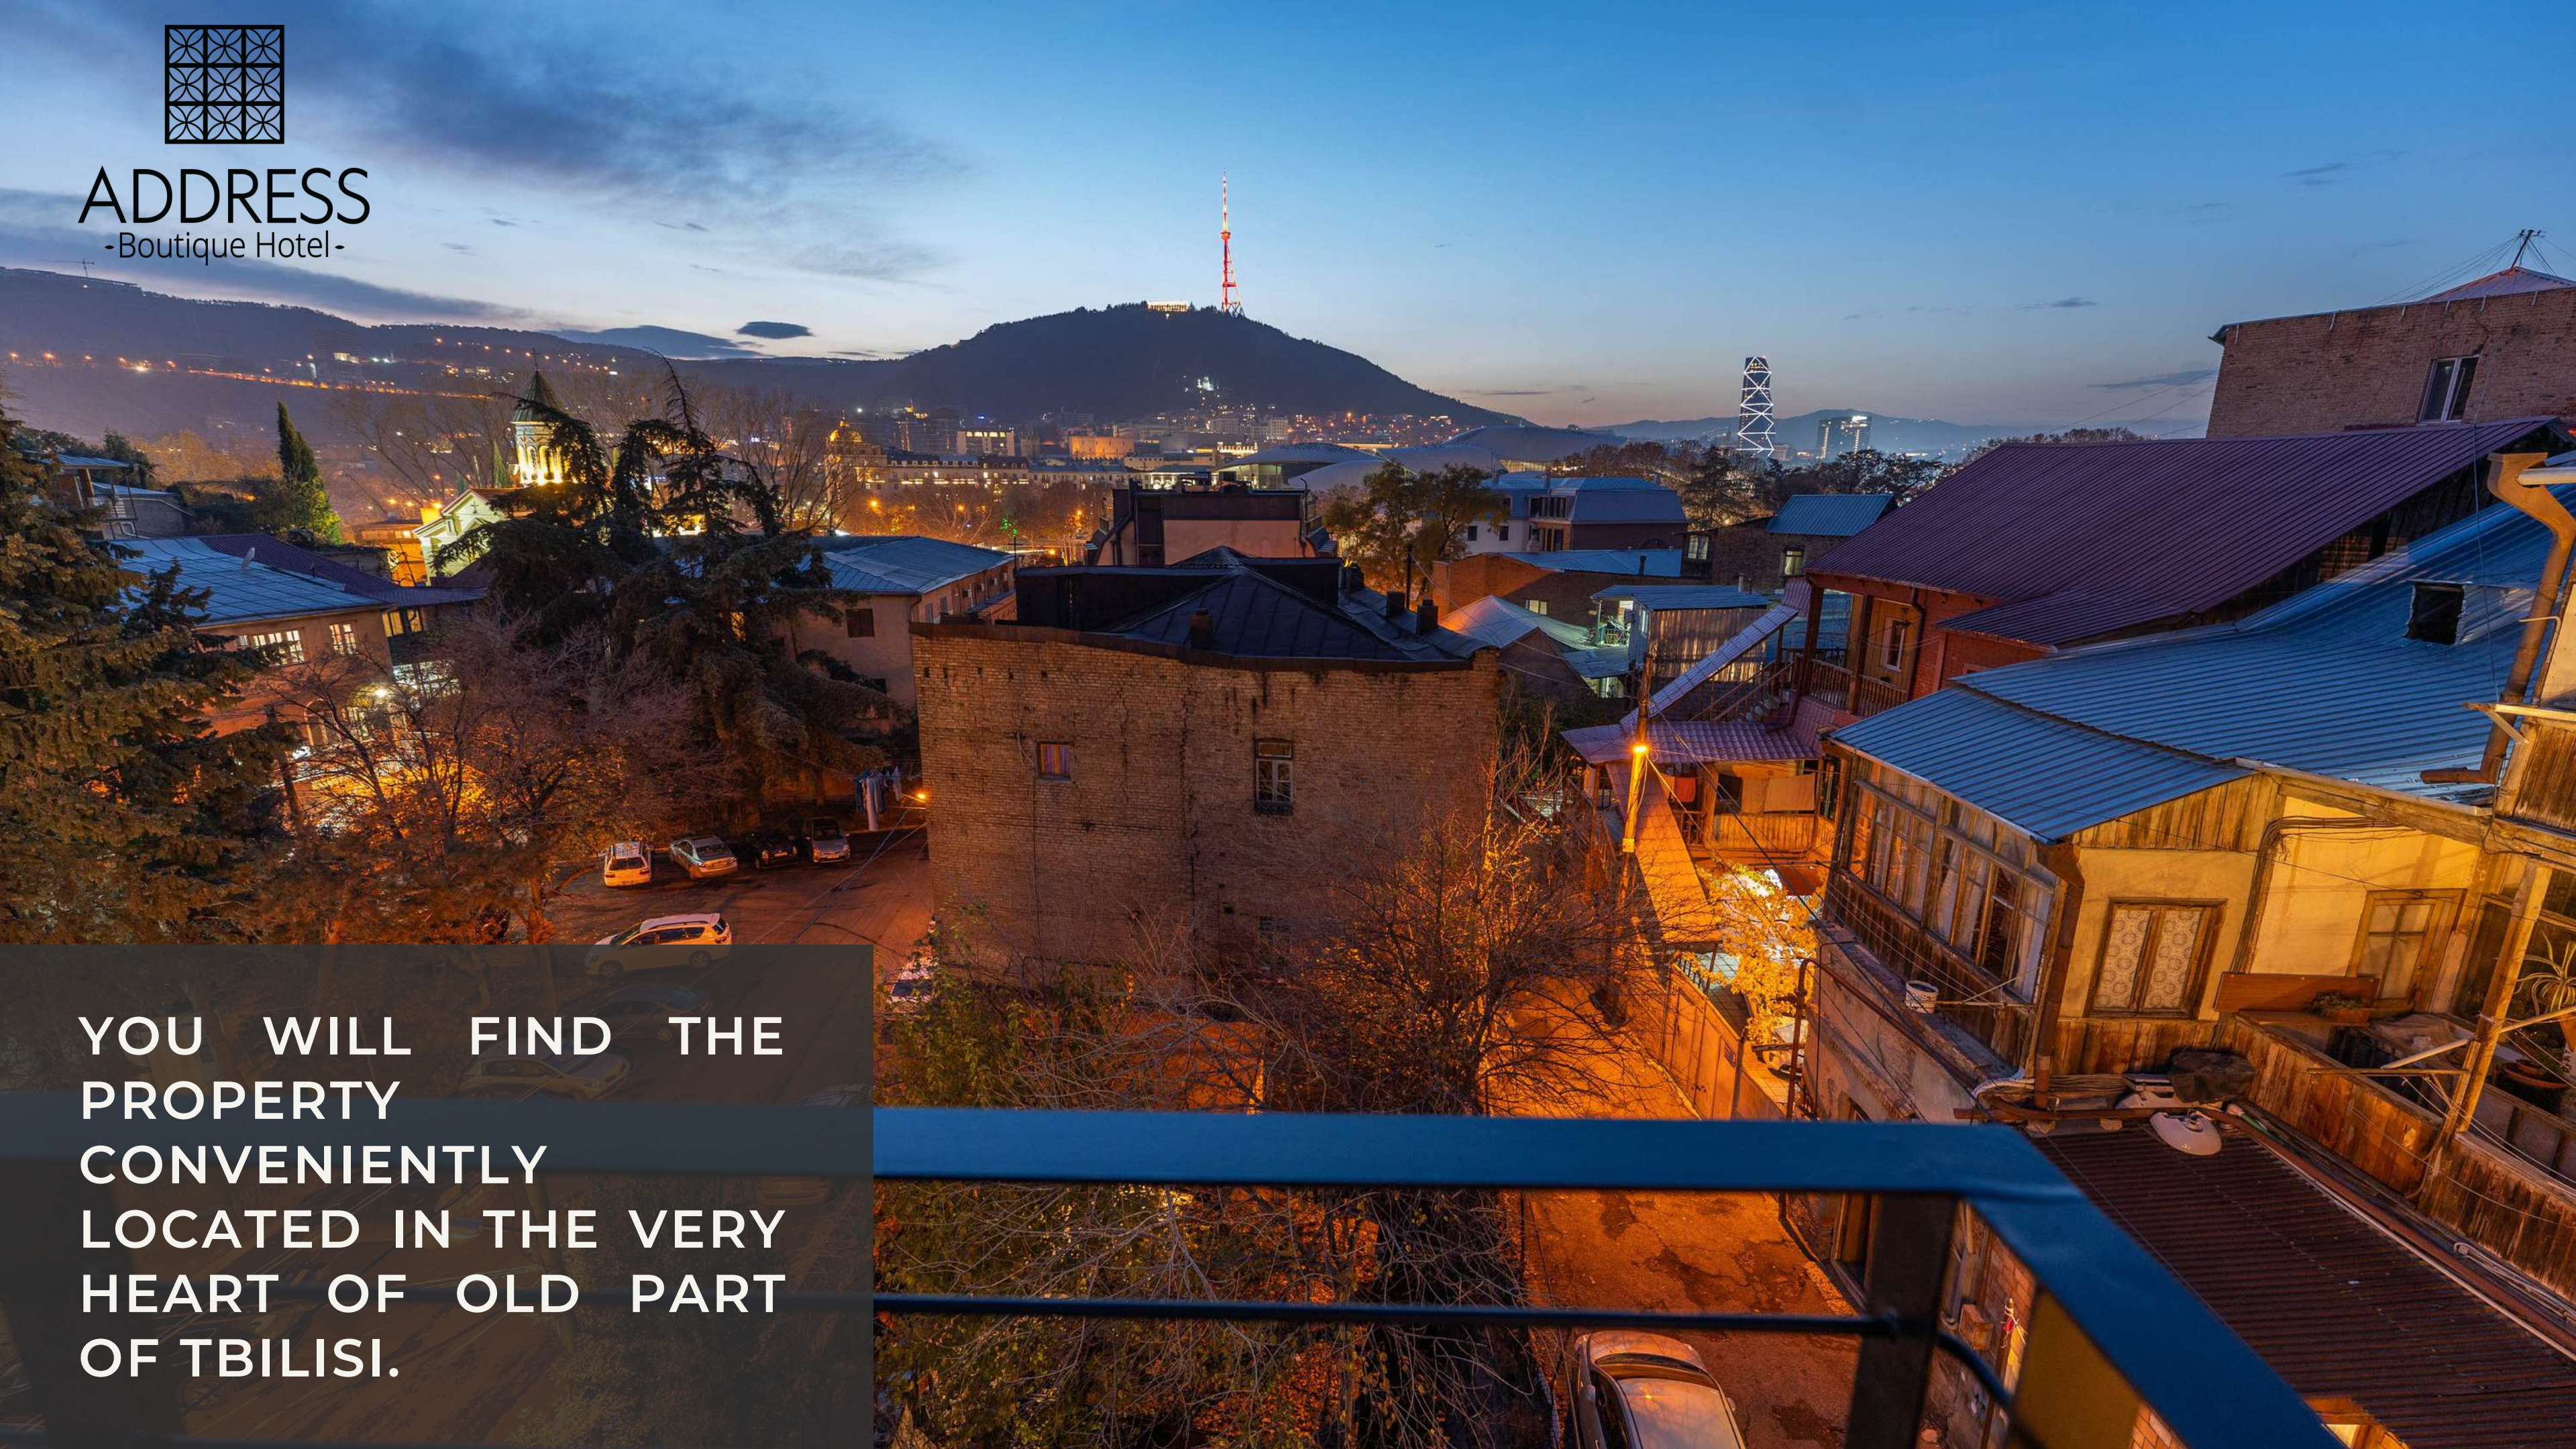

ADDRESS

- Boutique Hotel -

ELENE AKHVLEDIANI KHEVI, 10
TBILISI, GEORGIA

ADDRESS
-Boutique Hotel-

ABOUT US

Address Boutique Hotel – the elegant hotel with a unique layout and architecture, that gives a very special atmosphere.

-Boutique Hotel-

YOU WILL FIND THE
PROPERTY
CONVENIENTLY
LOCATED IN THE VERY
HEART OF OLD PART
OF TBILISI.

THE HOTEL'S LOCATION PUTS YOU CLOSE TO CITY'S MAJOR LANDMARKS, SUCH AS PRESIDENTIAL PALACE, FREEDOM SQUARE, RUSTAVELI AVENUE, HOLY TRINITY CHURCH, RIKE PARK, GABRIADZE THEATRE AND OTHERS.