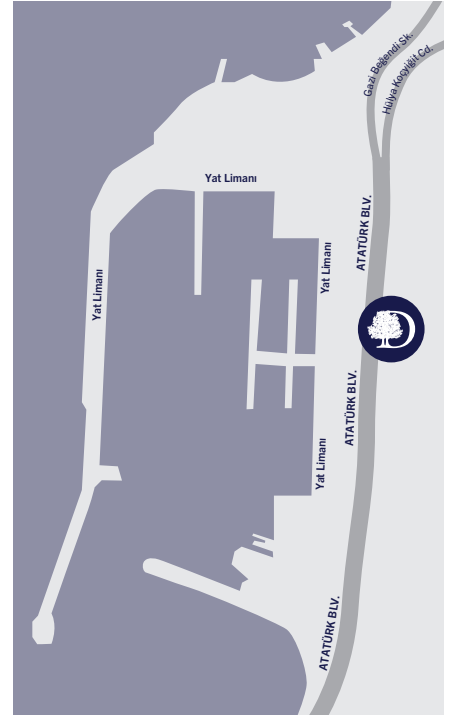

[General Information]

Opening Date 2013
Renovation Date 2022
Official Category Special Class Category
Company Göçtur A.Ş.
General Manager Zülal İNAN
S&M Manager Gülşah YILMAZ
gulsah.yilmaz@dtbyhiltonkusadasi.com
gulsah.yilmaz@hilton.com
Finance Manager Gürel ÖZKAYA
Season 2024-2025
Concept BB (Bed & Breakfast)
HB (Half Board)
RO (Room Only) Concept
Total Area 6753 m²
Total number of Rooms 87 Rooms
Total number of Beds 174 Beds
Number of Floors 5 Floors

Number of Lifts 3 Lifts
Pets Not Allowed
Reservation / Front Office Reservation
Esmerhan ÜLKÜ
sales@dtbyhiltonkusadasi.com
Front Office Assistant
Manager / Ersin OCAK
kusadasi.fo@dtbyhiltonkusadasi.com
Address Türkmen Mah.
Atatürk Bulvarı No:210,
Yat Limanı Karşısı
09400 Kuşadası /
Aydın, Türkiye
Call Centre 00 90 256 234 00 00
Telephone 00 90 256 633 60 60
Fax 00 90 256 633 60 65
Web site
www.hilton.com/en/xkukudi-doubletree-kusadasi
For download detailed information and photos
www.hilton.com/en/xkukudi-doubletree-kusadasi