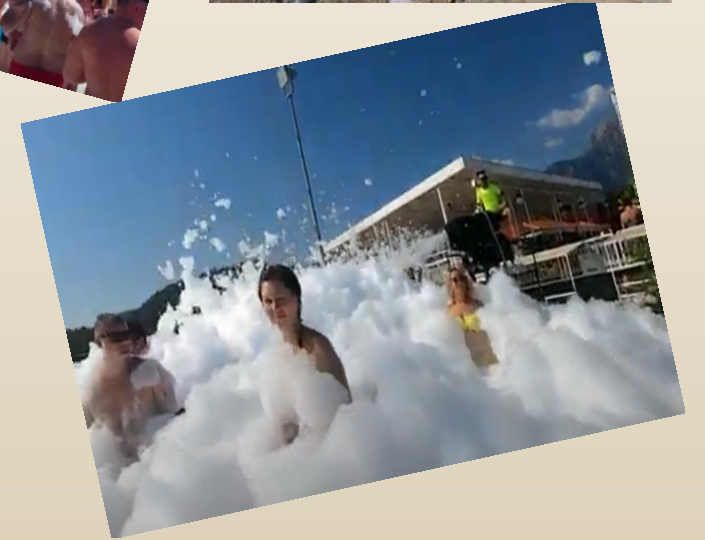

** Working and opening-closing hours and days of our facilities may vary according to the season and weather conditions.