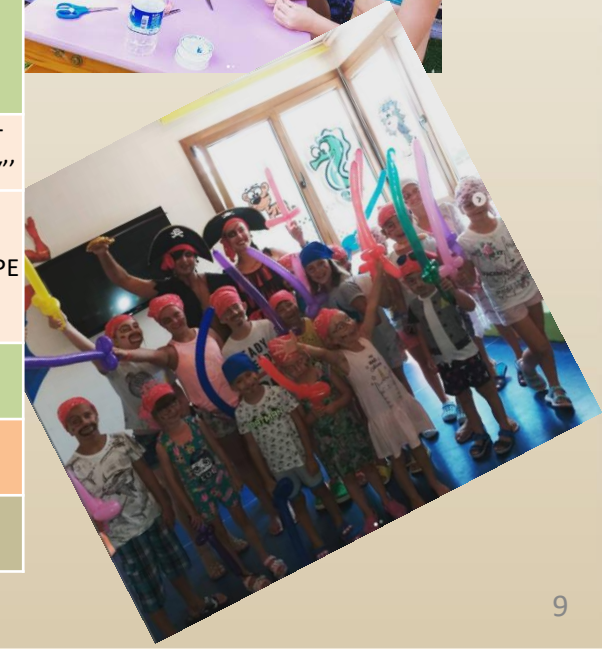

MINI CLUB PROGRAMI							2024
DAY'S	MONDAY	TUESDAY	WEDNESDAY	THURSDAY	FRIDAY	SATURDAY	SUNDAY
10:00	OPENING AND REGISTRATION OF CHILDREN						
10:15	MORNING GYMNASTICS						
10:30	HANDCRAFT "RAINBOW BEE"	INDIAN DAY (SPECIAL MAKEUP)	HANDCRAFTS "CATERPILLAR"	GAME "JUNGLE ARE WAITING"	HANDCRAFTS "ICE CREAM"	HADCRAFTS "UMBRELLA"	MAKING COOKIES
11:00	MAKING NECKLACES		MINI GOLF		DARTS	BOWLING	
12:00	WATER GAMES	SEARCHING FOR GOLD	OUTDOOR GAMES		GAMES	OUTDOORS GAMES	GAME "WHO AM I"
12:30							
14:30	LUNCH TIME						
15:00	CRAFTS FROM CATON CUP	CARTOONS	HANDCRAFTS "MOUSE"	CARTOONS	HANDCRAFT 'CLOUD'	CARTOONS	HANDCRAFT "DRAGONFLY"
15:30	BOCCIA	AQUAGRIM	GAME MUSICAL CHAIRS"	DRAWING ON FACES	GAME "WHO IS FASTER"	AQUAGRIM	JUMPING ROPE
16:15	UNO GAME						
17:00	CLOSED						
20:45	MINI DISCO						
21:30	CARTOONS - HANDCRAFT – PAINT ART						

** Working and opening-closing hours and days of our facilities may vary according to the season and weather conditions.