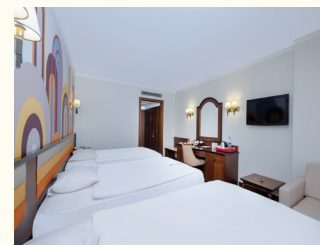

**DELUXE ROOM
WITH SEA VIEW**

47
ROOMS

**COMFORT ROOM
WITH SEA VIEW**

16
ROOMS

**CORNER
SUPERIOR ROOM**

m ²	34 m ²	34 m ²	34 m ²	34 m ²	40 m ²
Person Capacity	2+1	2+1	2+1	3	3+1
Room Content	1 Bedroom	1 Bedroom	1 Bedroom	1 Bedroom	1 Bedroom
Disabled Room	3	X	X	X	X
Bed Type	2 Single Beds or 1 Double Bed + Sofa	3 Single Beds or 1 Double Bed + 1 Single Bed	2 Single Beds or 1 Double Bed + Sofa	3 Single Beds or 1 Double Bed + 1 Single Bed	1 Double Bed and 1 Single Bed + Sofa
French Balcony	✓	✓	✓	✓	✓
Terrace	x	x	x	x	x
Shower	x	x	x	x	x
Bathtub	✓	✓	✓	✓	✓
WC	✓	✓	✓	✓	✓
Digital Safe (Free)	✓	✓	✓	✓	✓
Sitting Group	x	x	x	x	x
Telephone	✓	✓	✓	✓	✓
LCD TV - Satellite Broadcast	✓	✓	✓	✓	✓
Airplay (On TV)	✓	✓	✓	✓	✓
Minibar (Free)	✓	✓	✓	✓	✓
Floor	Carpet	Carpet	Carpet	Carpet	Carpet
Bathrobe	on request	on request	on request	on request	on request
Slippers (Free)	✓	✓	✓	✓	✓
Hair Dryer	✓	✓	✓	✓	✓
Wi-fi	✓	✓	✓	✓	✓
Make-up Mirror	✓	✓	✓	✓	✓
Air Conditioner	Central System	Central System	Central System	Central System	Central System
Kettle	✓	✓	✓	✓	✓
Tea & Coffee	✓	✓	✓	✓	✓
Room Cleaning	Every Day	Every Day	Every Day	Every Day	Every Day
Sheet/Towel Cleaning	Every other day	Every other day	Every other day	Every other day	Every other day
View	With Mountain View	With Mountain View	With Sea View	With Sea View	With Sea View from the Side + Mountain View