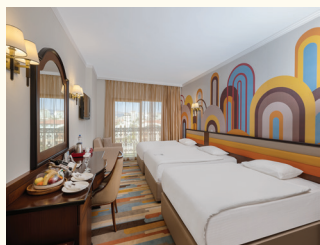

23
ROOMS

**COMFORT ROOM
WITH CITY VIEW**