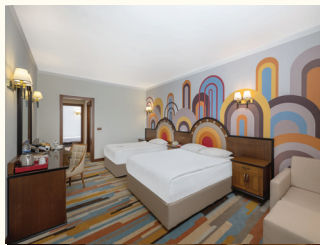

Megasaray

WESTBEACH ANTALYA

ROOM FEATURES

16 ROOMS | **FAMILY ROOM**