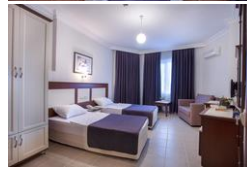

FACT SHEET SUMMER 2024

Category	: 4 *
Concept	: All-Inclusive
Total Area	: 1500 m²
Address	: Oba Mah. Dadaşlar Str. No.4
City	: Alanya / ANTALYA
Telephone	: +90 (242) 514 13 70
Fax	: +90 (242) 514 11 70
E-mail	: kailacity@kilahotels.com
Web Address	: www.kailacityhotel.com
Beach Features	: Sand & Pebbles, 250 mt
Credit Cards	: Visa and Master Card
Electricity	: 220 Volt
Transportation	: Bus, Taxi
Security	: Our hotel is monitored with 24-hour security personnel and camera system from different points