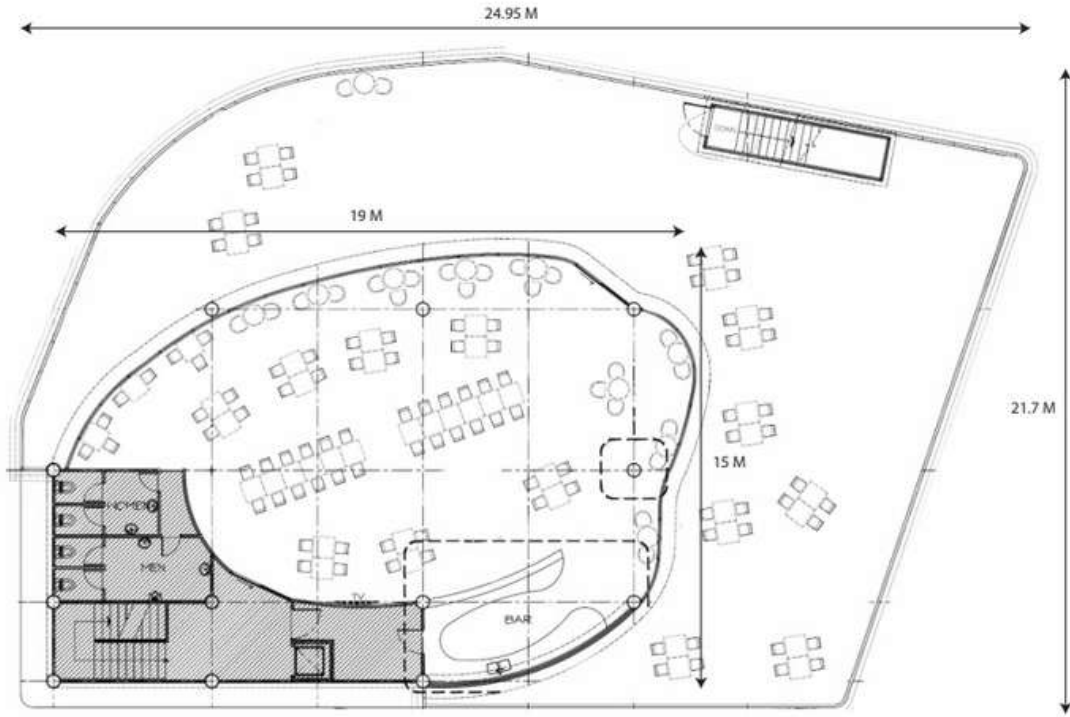

# HIMMAPHAN

Name	Area (Sqm)	Height (m)	Classroom (pax)	Theatre (pax)	U-Shape (pax)	Cocktail (pax)	Banquet (pax)
Emerald Hall	270	4	40-60	80-100	35	100	200
Himmaphan Meeting Room	80	3.3	20	30-40	16-20	50	40