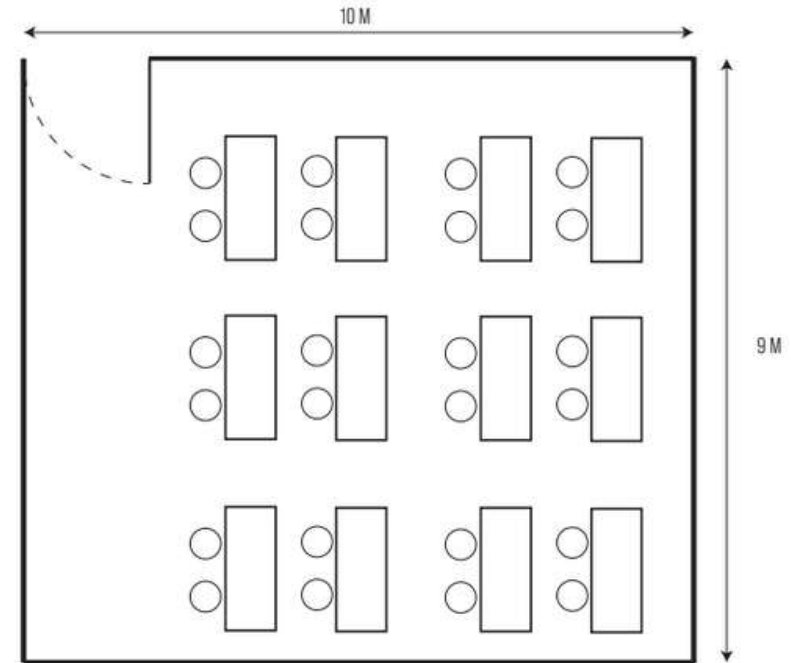

# HIMMAPHAN

Name	Area (Sqm)	Height (m)	Classroom (pax)	Theatre (pax)	U-Shape (pax)	Cocktail (pax)	Banquet (pax)
Emerald Hall	270	4	40-60	80-100	35	100	200
Himmaphan Meeting Room	80	3.3	20	30-40	16-20	50	40