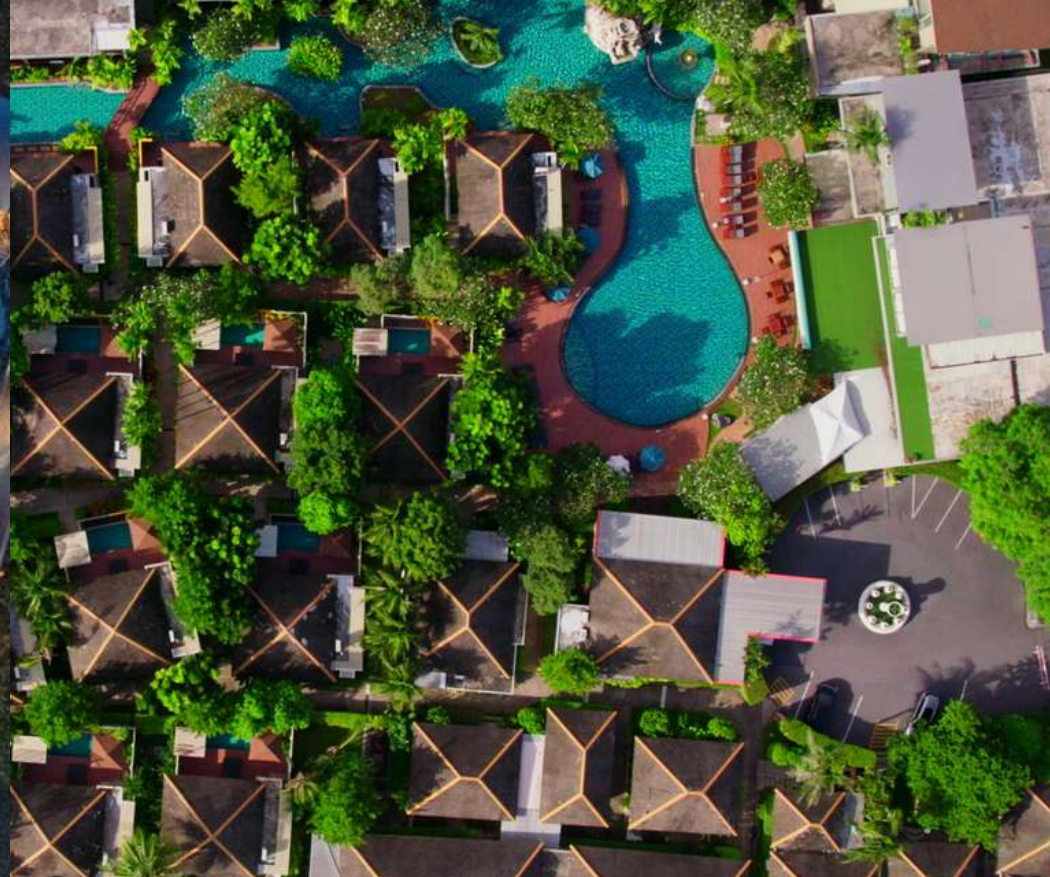

**METADEE**  
CONCEPT HOTEL

Phuket, Thailand

METADEE **ELITE** CONCEPT

METADEE **VILLA** CONCEPT

**ONE HOTEL | TWO CONCEPTS**

**Metadee Elite** : Chic, Artistic, Active, Fun, Colorful Designed.  
**Metadee Resort** : Relax, Comfortable, Nature, Tranquil and Peaceful

### BUILDINGS

- 11** STAR 87
- 12** BIRD 86
- 13** HOUSE 85
- 14** BOAT 81
- 15** SHARK 82
- 16** RAY 88
- 17** REEF 84
- 18** PEARL 83