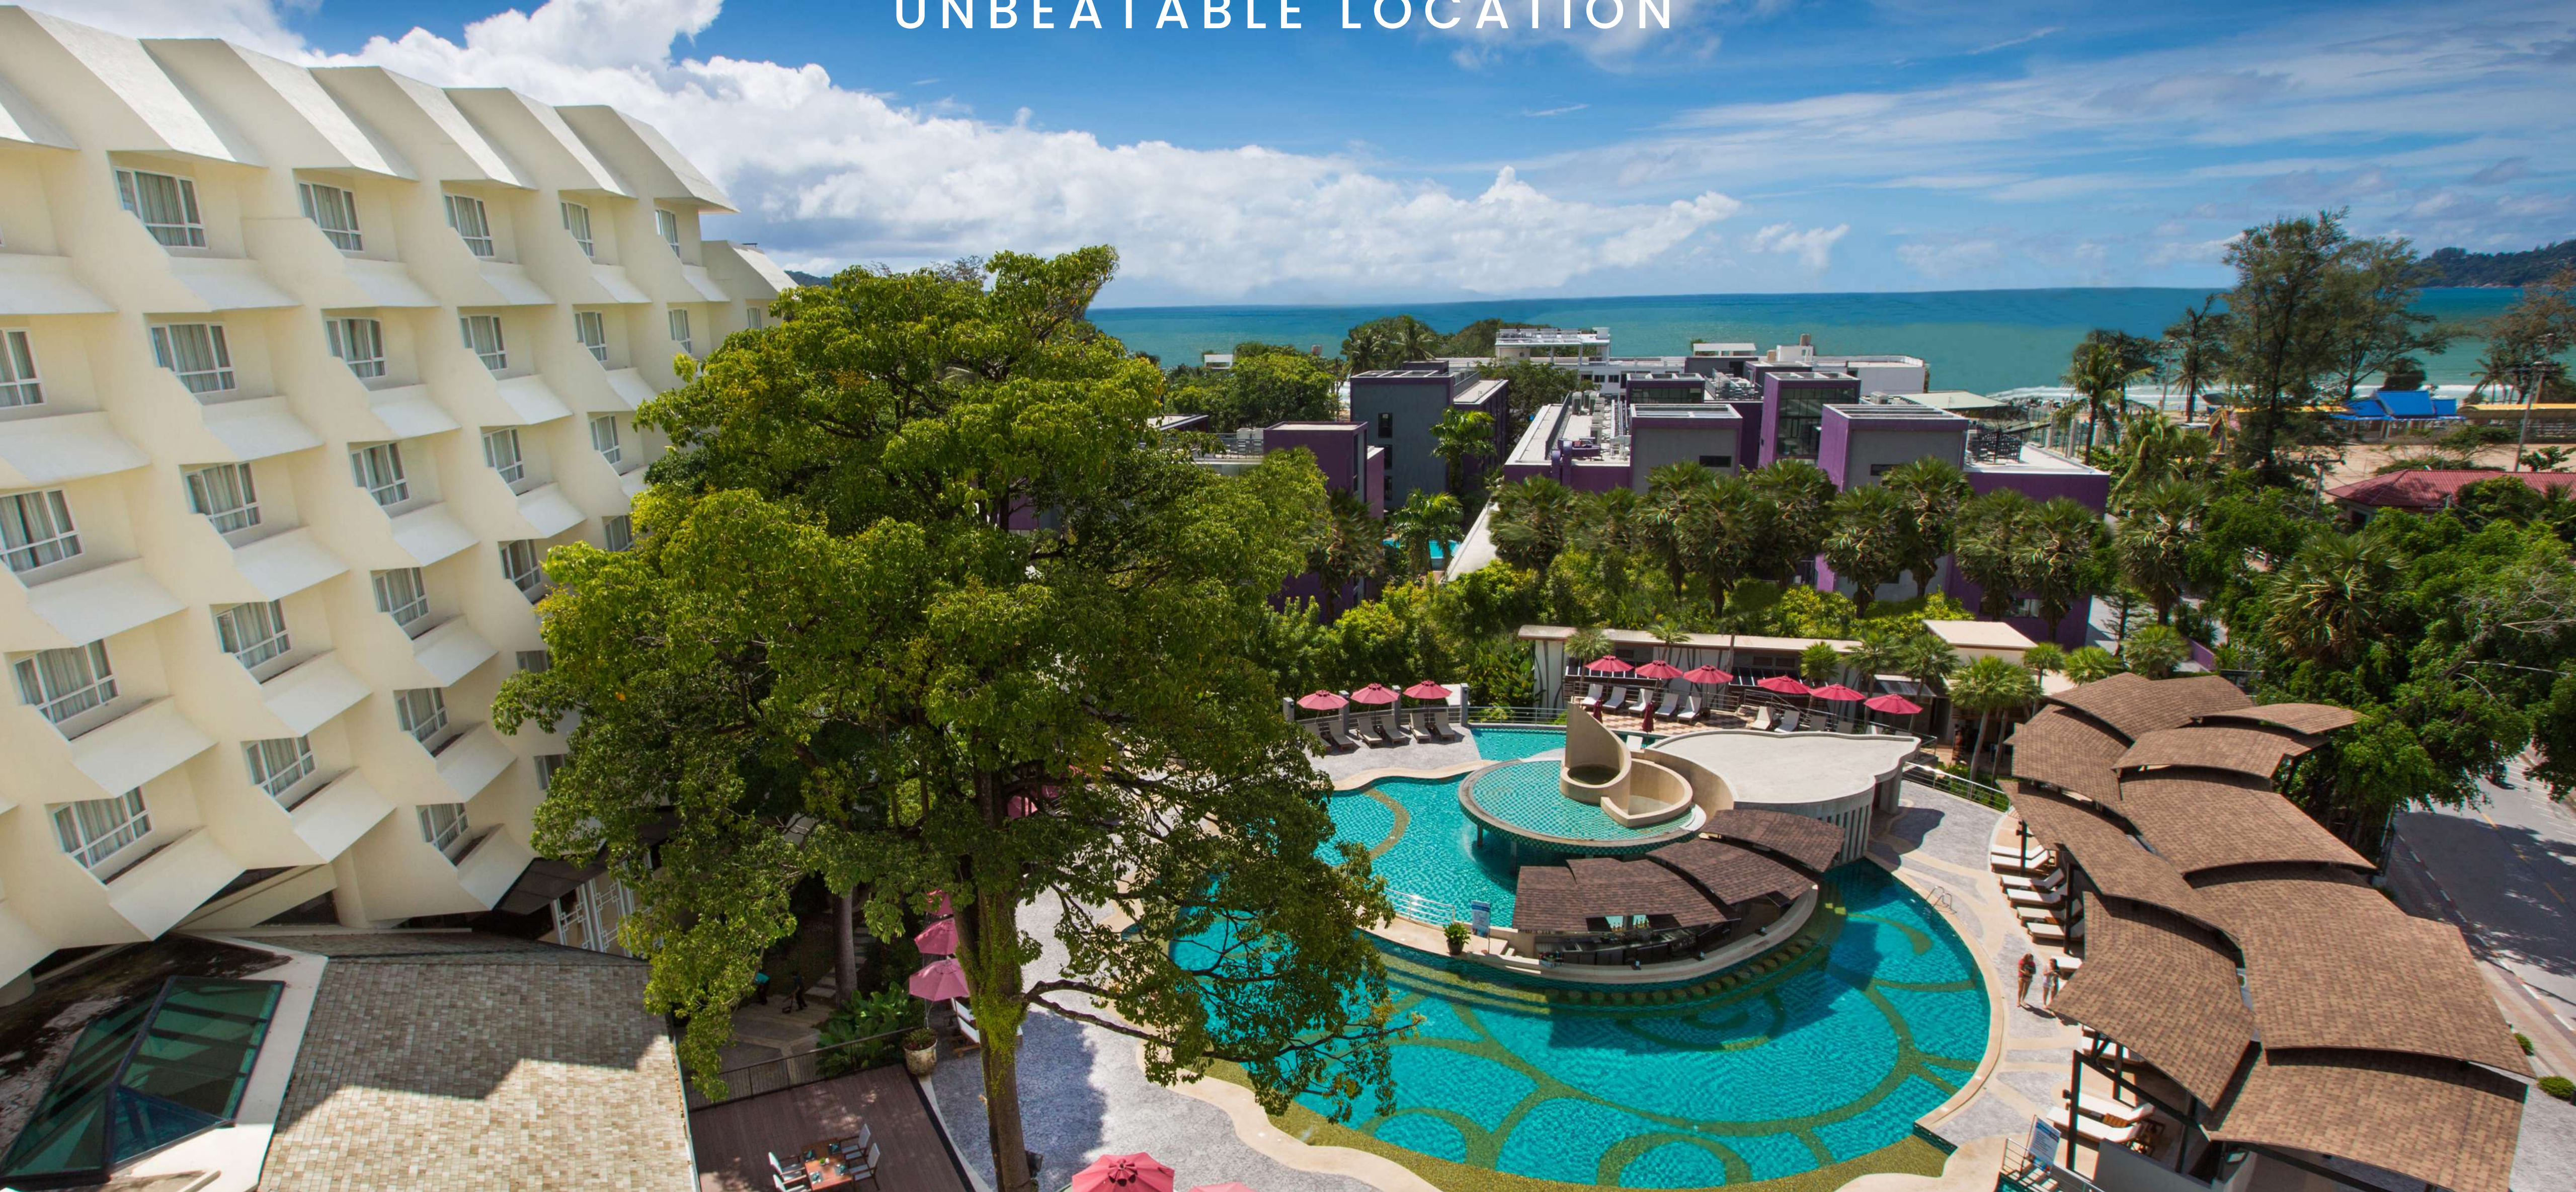

# INCREDIBLE VALUE

UNBEATABLE LOCATION

ANDAMAN EMBRACE  
PATONG

# PATONG BEACH

2 mins by walk

PATONG BEACH

ANDAMAN WING AND PREMIER WING