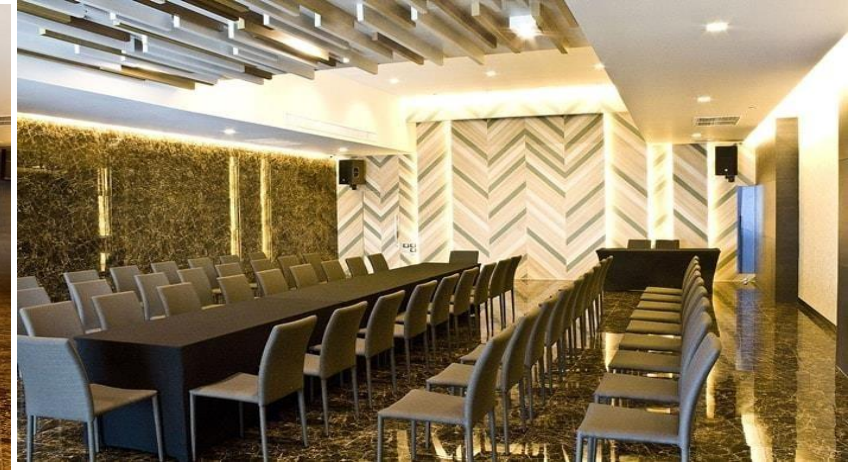

Hour

Width(m)	Length(m)	Height (m)	Sq.M.	Round Table	Cocktail	Classroom	Theatre
6.12	13.61	3.2	83.29	40	80	30	80

Minute

8	13.56	3.2	108.48	60	150	60	140
---	-------	-----	--------	----	-----	----	-----

Second