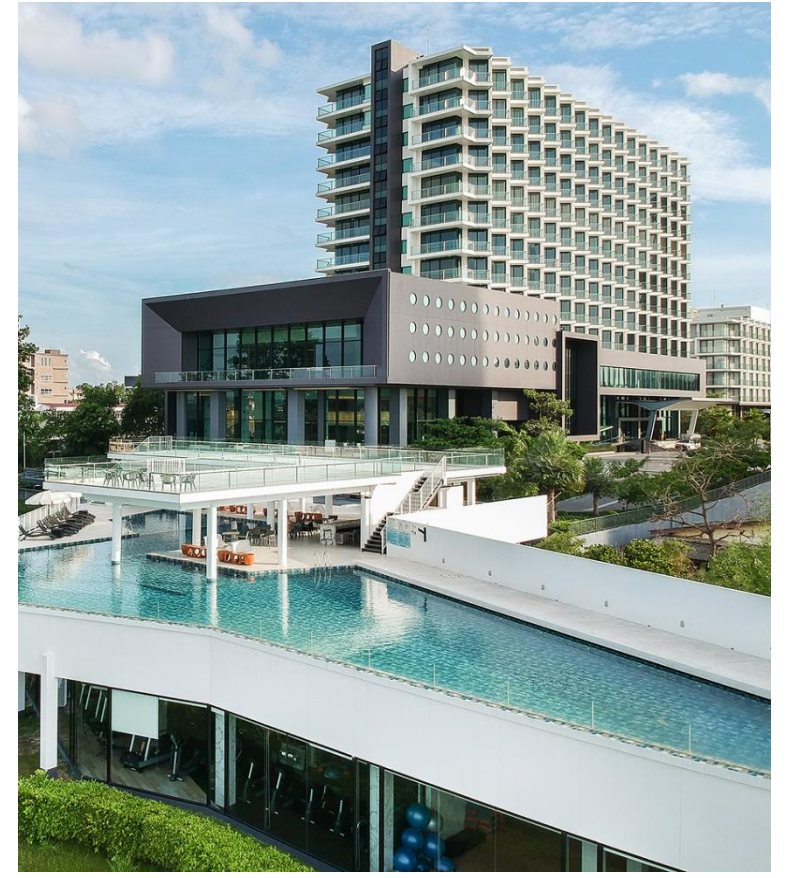

Tsix5 Hotel

At Tsix5 hotel Pattaya, we cherish notable times of the year for celebrations throughout its 365 days. Every life moment is time-driven and the concept of our hotel here was inspired by this very element: time.

TSIX5
HOTEL

The best rooms this unusually designed hotel includes numbers, alphabets and other time.

TSIX5
QUARTER

Design Excellent holidays. celebrations throughout its 365 days.

TSIX5
PHENOMENAL

Designed for both business and leisure travel, Tsix5 Phenomenal is ideally situated in Naklua