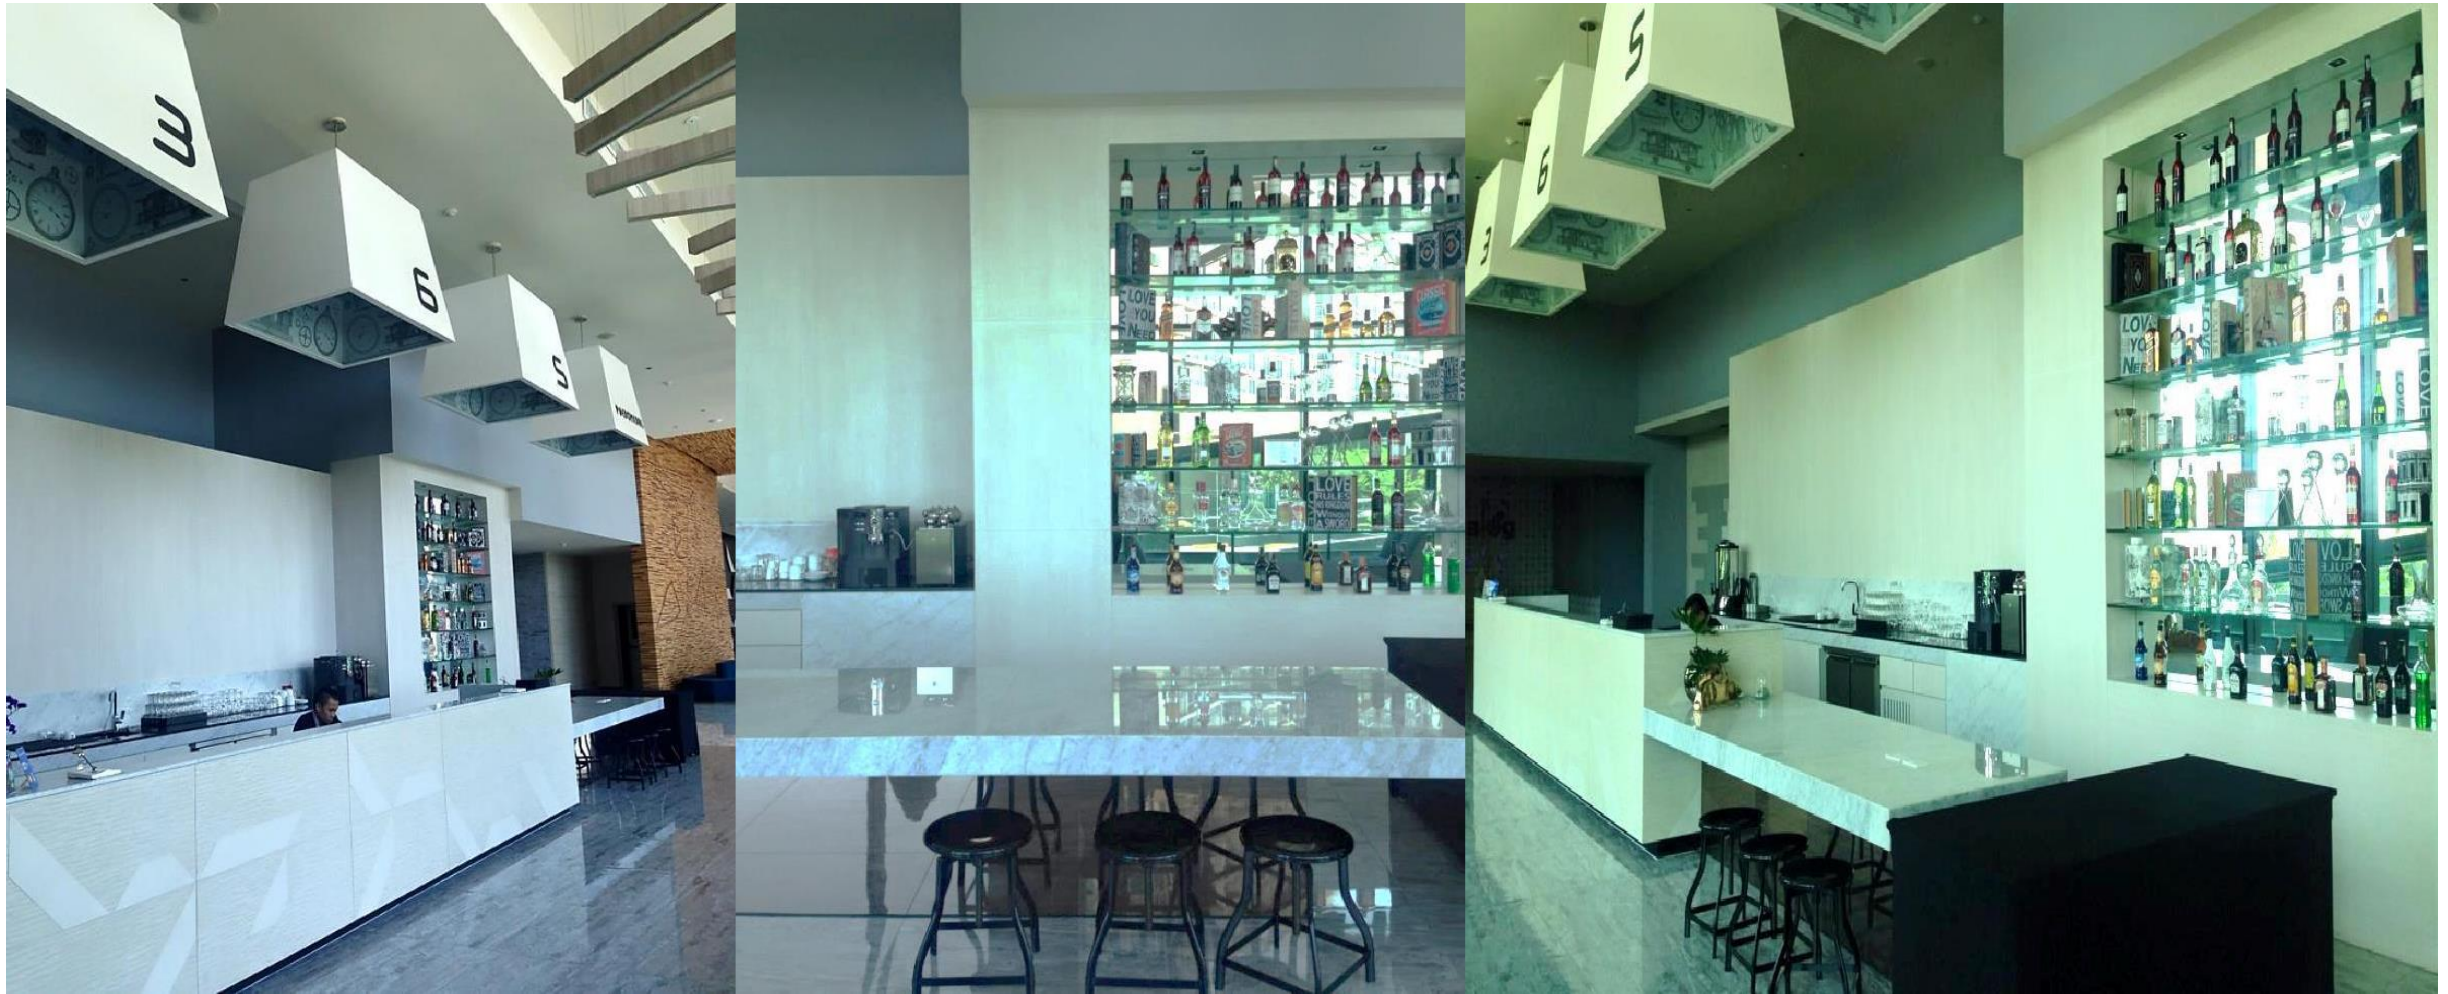

Phenomenal Bar

Open 7.00 – 23.00 hrs.
Beverage & Snack