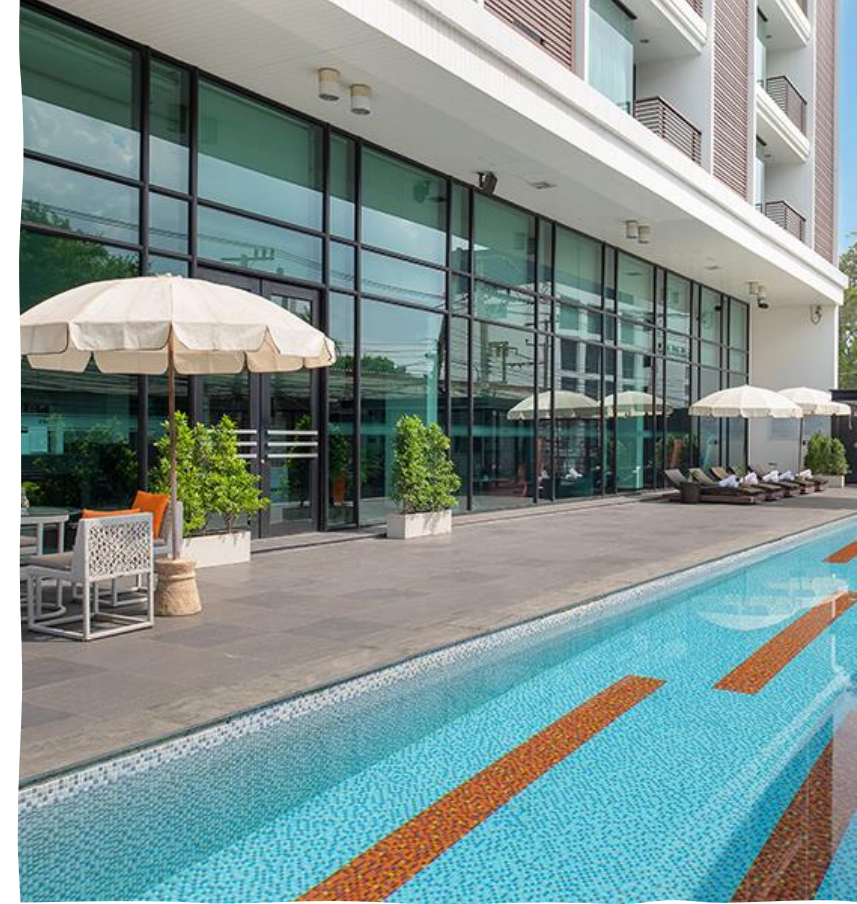

Swimming Pool

3 Swimming Pools and infinity pool with artificial beach and water curtain features. Shade lounges lay out under the natural shade of mature trees and beside the pool bar, serving cool refreshing drinks and tasty snacks throughout the day. Open from 7 am to 08:00 pm.