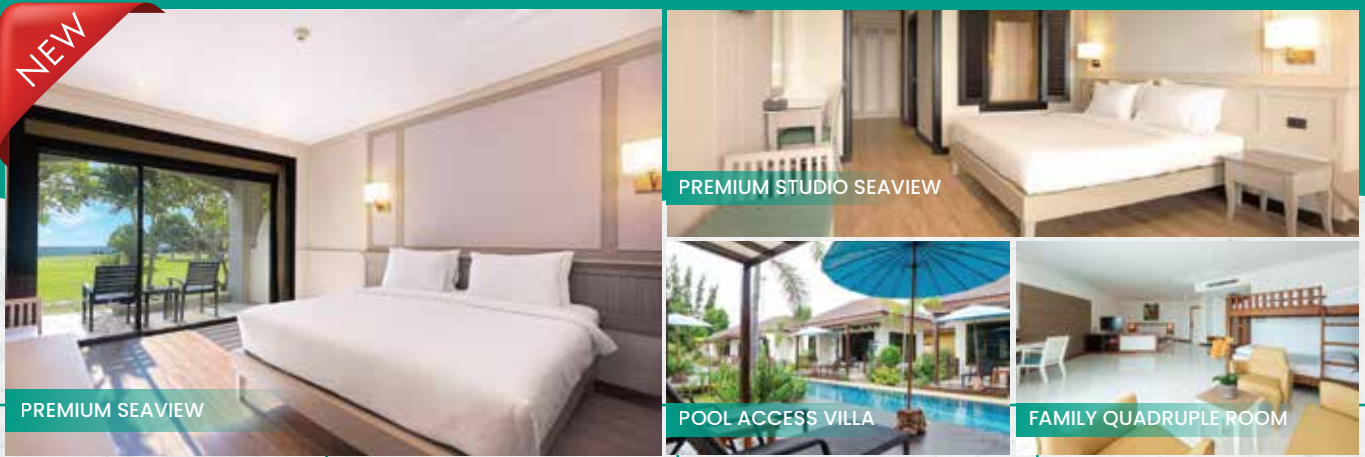

PINNACLE

GRAND JOMTIEN RESORT

Welcome to **Pinnacle Grand Jomtien Resort**, your Pattaya Beach Retreat! Set along a spacious **private beachfront** with a breathtaking sunset view, Pinnacle Grand Jomtien invites you to the serene Na Jomtien Coastline. **Our 11-acre** family-friendly beach resort is conveniently situated just **15 minutes from Pattaya City**. Customize your stay for an ideal retreat with family and friends, a special occasion, or simply an escape from the ordinary.

ACCOMMODATION

Our resort provides 345 rooms, featuring diverse accommodations ranging from family rooms to poolside villas. Enjoy spacious room with private balcony and outdoor facilities to enhance your unforgettable vacation experience.

Standard Room Space : 34 sq.m	Superior Room Space : 32-42 sq.m	Family Triple Room (King Bed + Single Bed) Space : 42 sq.m	Family Quadruple (King Bed + Bunk Bed) Space : 52 sq.m
Premium Seaside Space : 40 sq.m	Premium Seaview Space : 40 sq.m	Premium Studio Seaview Space : 46 sq.m	Garden Villa Space : 38 sq.m
			Pool Access Villa Space : 50 sq.m

Rooms	Space	Maximum
Jomtien 1 -2	288 sq.m	200
Jomtien 3	100 sq.m	80
Jomtien 4	52 sq.m	60
Jomtien 5	192 sq.m	120

Located next to Pinnacle Grand Jomtien Resort, is **Alexa Beach Club Pattaya, Pattaya's Best Beach Club**. Hotel guests can enjoy world-class facilities, beach dining and all-day entertainment steps away from their room.