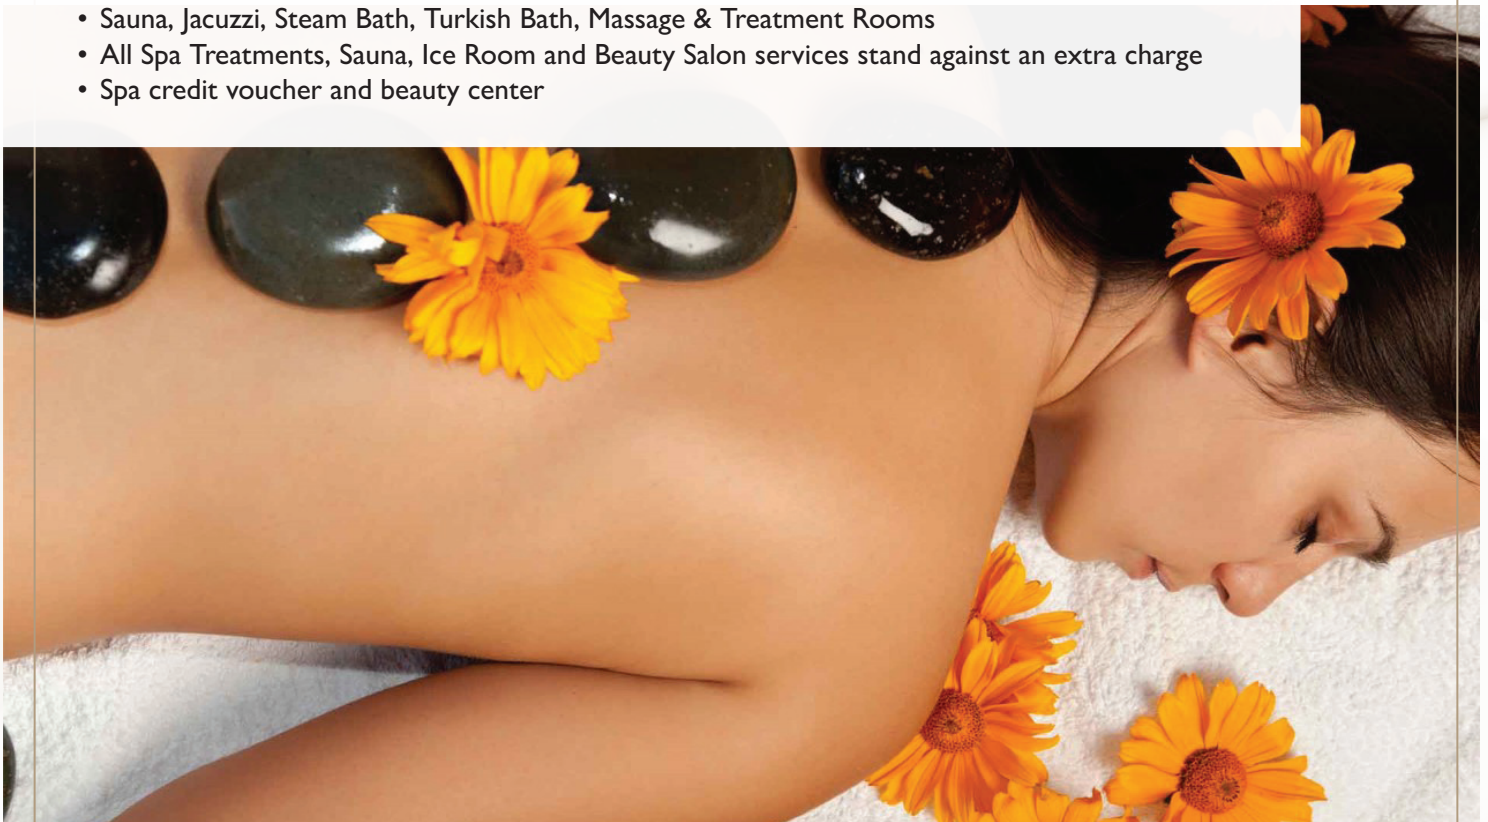

Spa

- Opening Hours 09:00 - 20:00
- Age: (+16)
- Sauna, Jacuzzi, Steam Bath, Turkish Bath, Massage & Treatment Rooms
- All Spa Treatments, Sauna, Ice Room and Beauty Salon services stand against an extra charge
- Spa credit voucher and beauty center