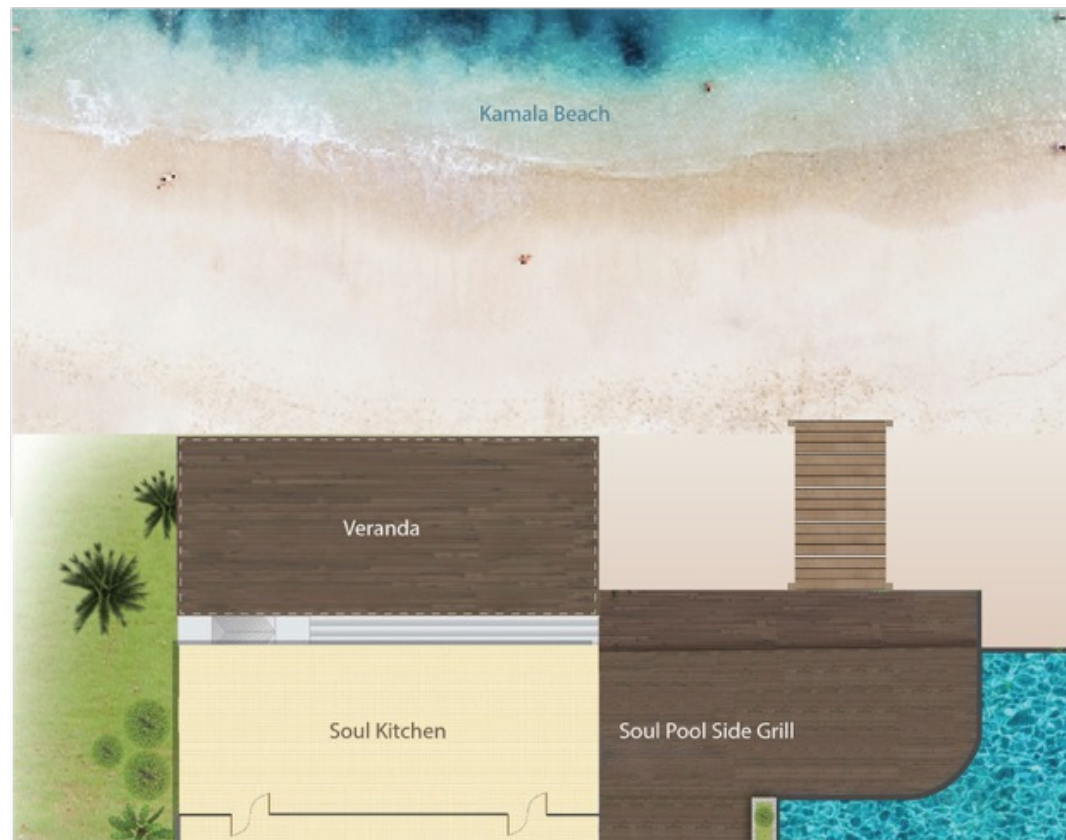

Floor Plan Verandha

Function Room	Area Sqm	Theatre	Classroom	U-Shape	I-Shape	Banquets INCL Round	Cocktail
Veranda	200	60	40	30	26	56	220