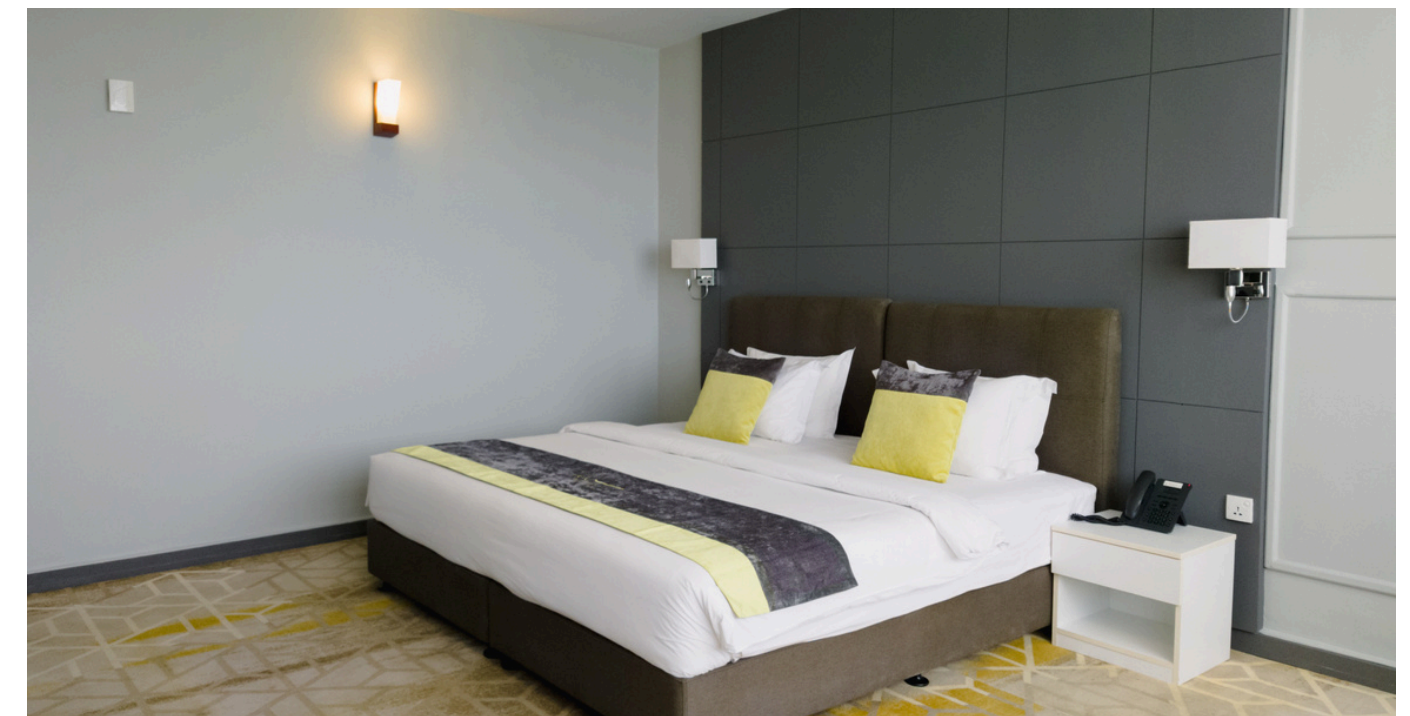

Suite Room

W/BALCONY & OCEAN VIEW

The cozy and well-designed 2 Suites offer a great view of the Indian Ocean and have a large living room with a private balcony. Enjoy a 55" Smart TV, branded bathroom amenities, a coffee machine, and turn-down service to make your stay comfortable with us.

Standard King Room

W/BALCONY & OCEAN VIEW

These rooms include a private balcony, inverter air conditioning, and a flat-screen TV with many HD channels. The minibar has non-alcoholic drinks and light snacks. There are free in-room tea and coffee facilities with different flavors. All rooms have modern décor and amenities to make your stay more comfortable. Fresh linens, hairdryers, and eco-friendly bathroom items are provided in the bathroom.

Standard Double Room

CITY VIEW

Our standard double rooms have everything you need to feel at home. They include inverter air conditioning, a flat-screen TV with HD channels, and a minibar with non-alcoholic drinks and light snacks. Enjoy free in-room tea and coffee with various flavors. The rooms have modern décor and amenities to make your stay comfortable. Fresh linens, hairdryers, and eco-friendly bathroom items are provided.

Standard Twin Room

CITY VIEW

Our standard twin rooms have everything you need to feel at home. They include inverter air conditioning, a flat-screen TV with HD channels, and a minibar with non-alcoholic drinks and snacks. Enjoy free in-room tea and coffee with different flavors. The rooms have modern décor and amenities to make your stay comfortable. Fresh linens, hairdryers, and eco-friendly bathroom items are provided.