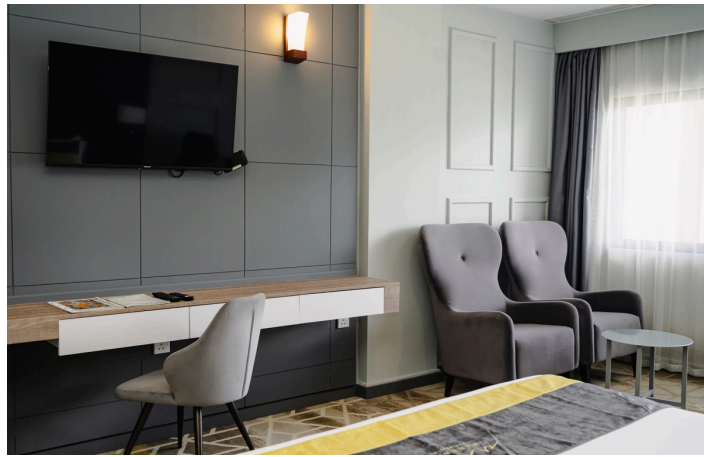

Presidential Suite Room

W/PRIVATE TERRACE & OCEAN VIEW

The phenomenal 2 Presidential Suites offer a lovely view of the magnificent Indian Ocean and a living room with a private balcony and terrace. The 55" Smart TV, branded bathroom amenities, coffee machine, and turn-down service will add to your comfort during your stay with us.

Suite Room

W/BALCONY & OCEAN VIEW

The cozy and well-designed 2 Suites offer a great view of the Indian Ocean and have a large living room with a private balcony. Enjoy a 55" Smart TV, branded bathroom amenities, a coffee machine, and turn-down service to make your stay comfortable with us.

Deluxe Room

W/BALCONY & OCEAN VIEW

These rooms include a private balcony and inverter air conditioning, a flat-screen TV with many HD channels, and a minibar with non-alcoholic drinks and light snacks. There are free in-room tea and coffee facilities with various flavors. All rooms have modern décor and amenities to make your stay more comfortable. Fresh linens, hairdryers, and eco-friendly bathroom amenities are provided in the bathroom.

Standard King Room

W/BALCONY & OCEAN VIEW

These rooms include a private balcony, inverter air conditioning, and a flat-screen TV with many HD channels. The minibar has non-alcoholic drinks and light snacks. There are free in-room tea and coffee facilities with different flavors. All rooms have modern décor and amenities to make your stay more comfortable. Fresh linens, hairdryers, and eco-friendly bathroom items are provided in the bathroom.