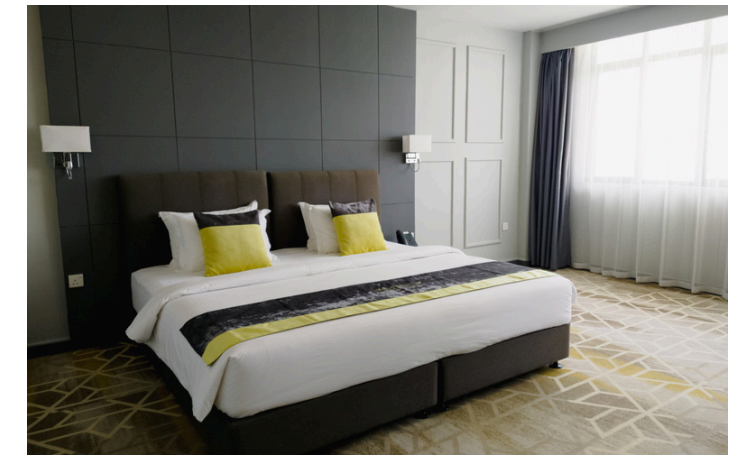

Suite Room

W/BALCONY & OCEAN VIEW

The cozy and well-designed 2 Suites offer a great view of the Indian Ocean and have a large living room with a private balcony. Enjoy a 55" Smart TV, branded bathroom amenities, a coffee machine, and turn-down service to make your stay comfortable with us.

Deluxe Room

W/BALCONY & OCEAN VIEW

These rooms include a private balcony and inverter air conditioning, a flat-screen TV with many HD channels, and a minibar with non-alcoholic drinks and light snacks. There are free in-room tea and coffee facilities with various flavors. All rooms have modern décor and amenities to make your stay more comfortable. Fresh linens, hairdryers, and eco-friendly bathroom amenities are provided in the bathroom.

Standard King Room

W/BALCONY & OCEAN VIEW

These rooms include a private balcony, inverter air conditioning, and a flat-screen TV with many HD channels. The minibar has non-alcoholic drinks and light snacks. There are free in-room tea and coffee facilities with different flavors. All rooms have modern décor and amenities to make your stay more comfortable. Fresh linens, hairdryers, and eco-friendly bathroom items are provided in the bathroom.

Standard Double Room

CITY VIEW

Our standard double rooms have everything you need to feel at home. They include inverter air conditioning, a flat-screen TV with HD channels, and a minibar with non-alcoholic drinks and light snacks. Enjoy free in-room tea and coffee with various flavors. The rooms have modern décor and amenities to make your stay comfortable. Fresh linens, hairdryers, and eco-friendly bathroom items are provided.