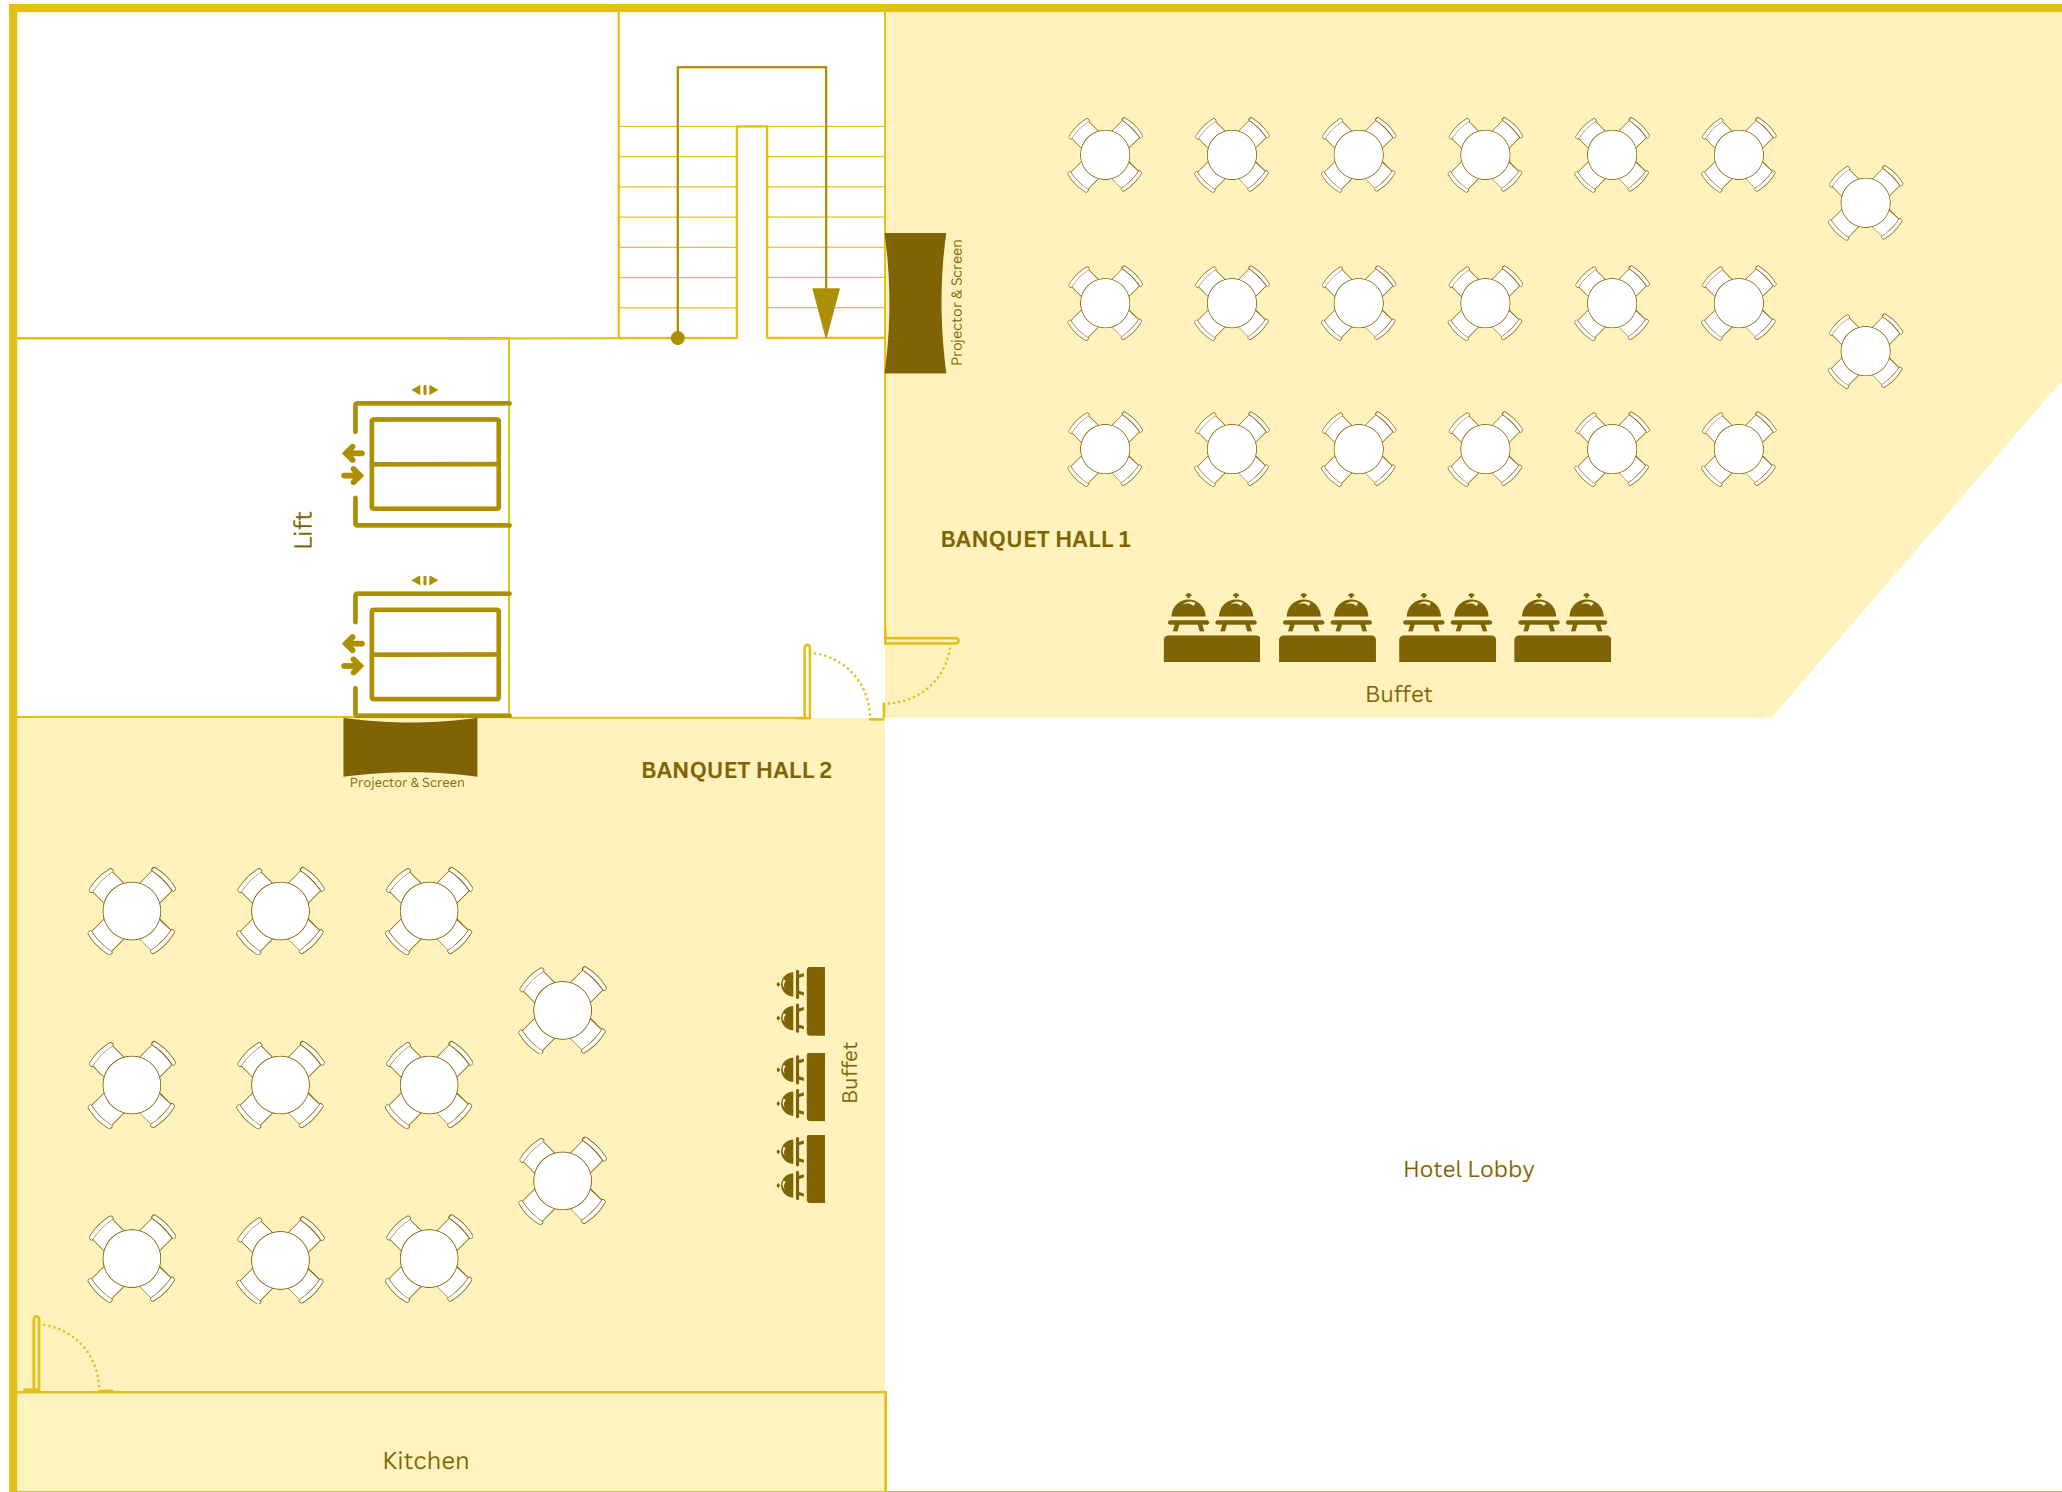

Perfect Spaces for Perfect Gatherings

BANQUET HALL & CONFERENCE ROOM

BANQUET HALL & CONFERENCE ROOM

Presidential Suite Room	Size	Seating Capacity
Banquet Hall (1)	2000 Sqft	100
Banquet Hall (2)	1600 Sqft	70
Conference Room	1600 Sqft	12