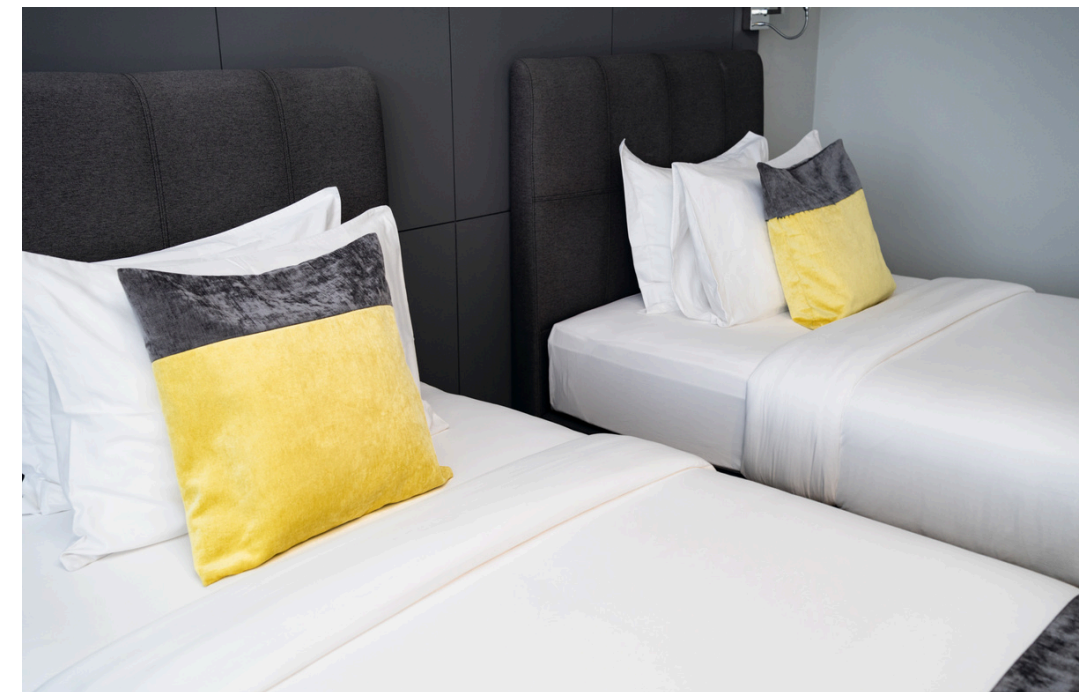

Suite Room

W/BALCONY & OCEAN VIEW

The cozy and well-designed 2 Suites offer a great view of the Indian Ocean and have a large living room with a private balcony. Enjoy a 55" Smart TV, branded bathroom amenities, a coffee machine, and turn-down service to make your stay comfortable with us.

Standard King Room

W/BALCONY & OCEAN VIEW

These rooms include a private balcony, inverter air conditioning, and a flat-screen TV with many HD channels. The minibar has non-alcoholic drinks and light snacks. There are free in-room tea and coffee facilities with different flavors. All rooms have modern décor and amenities to make your stay more comfortable. Fresh linens, hairdryers, and eco-friendly bathroom items are provided in the bathroom.

Standard Double Room

CITY VIEW

Our standard double rooms have everything you need to feel at home. They include inverter air conditioning, a flat-screen TV with HD channels, and a minibar with non-alcoholic drinks and light snacks. Enjoy free in-room tea and coffee with various flavors. The rooms have modern décor and amenities to make your stay comfortable. Fresh linens, hairdryers, and eco-friendly bathroom items are provided.

Standard Twin Room

CITY VIEW

Our standard twin rooms have everything you need to feel at home. They include inverter air conditioning, a flat-screen TV with HD channels, and a minibar with non-alcoholic drinks and snacks. Enjoy free in-room tea and coffee with different flavors. The rooms have modern décor and amenities to make your stay comfortable. Fresh linens, hairdryers, and eco-friendly bathroom items are provided.