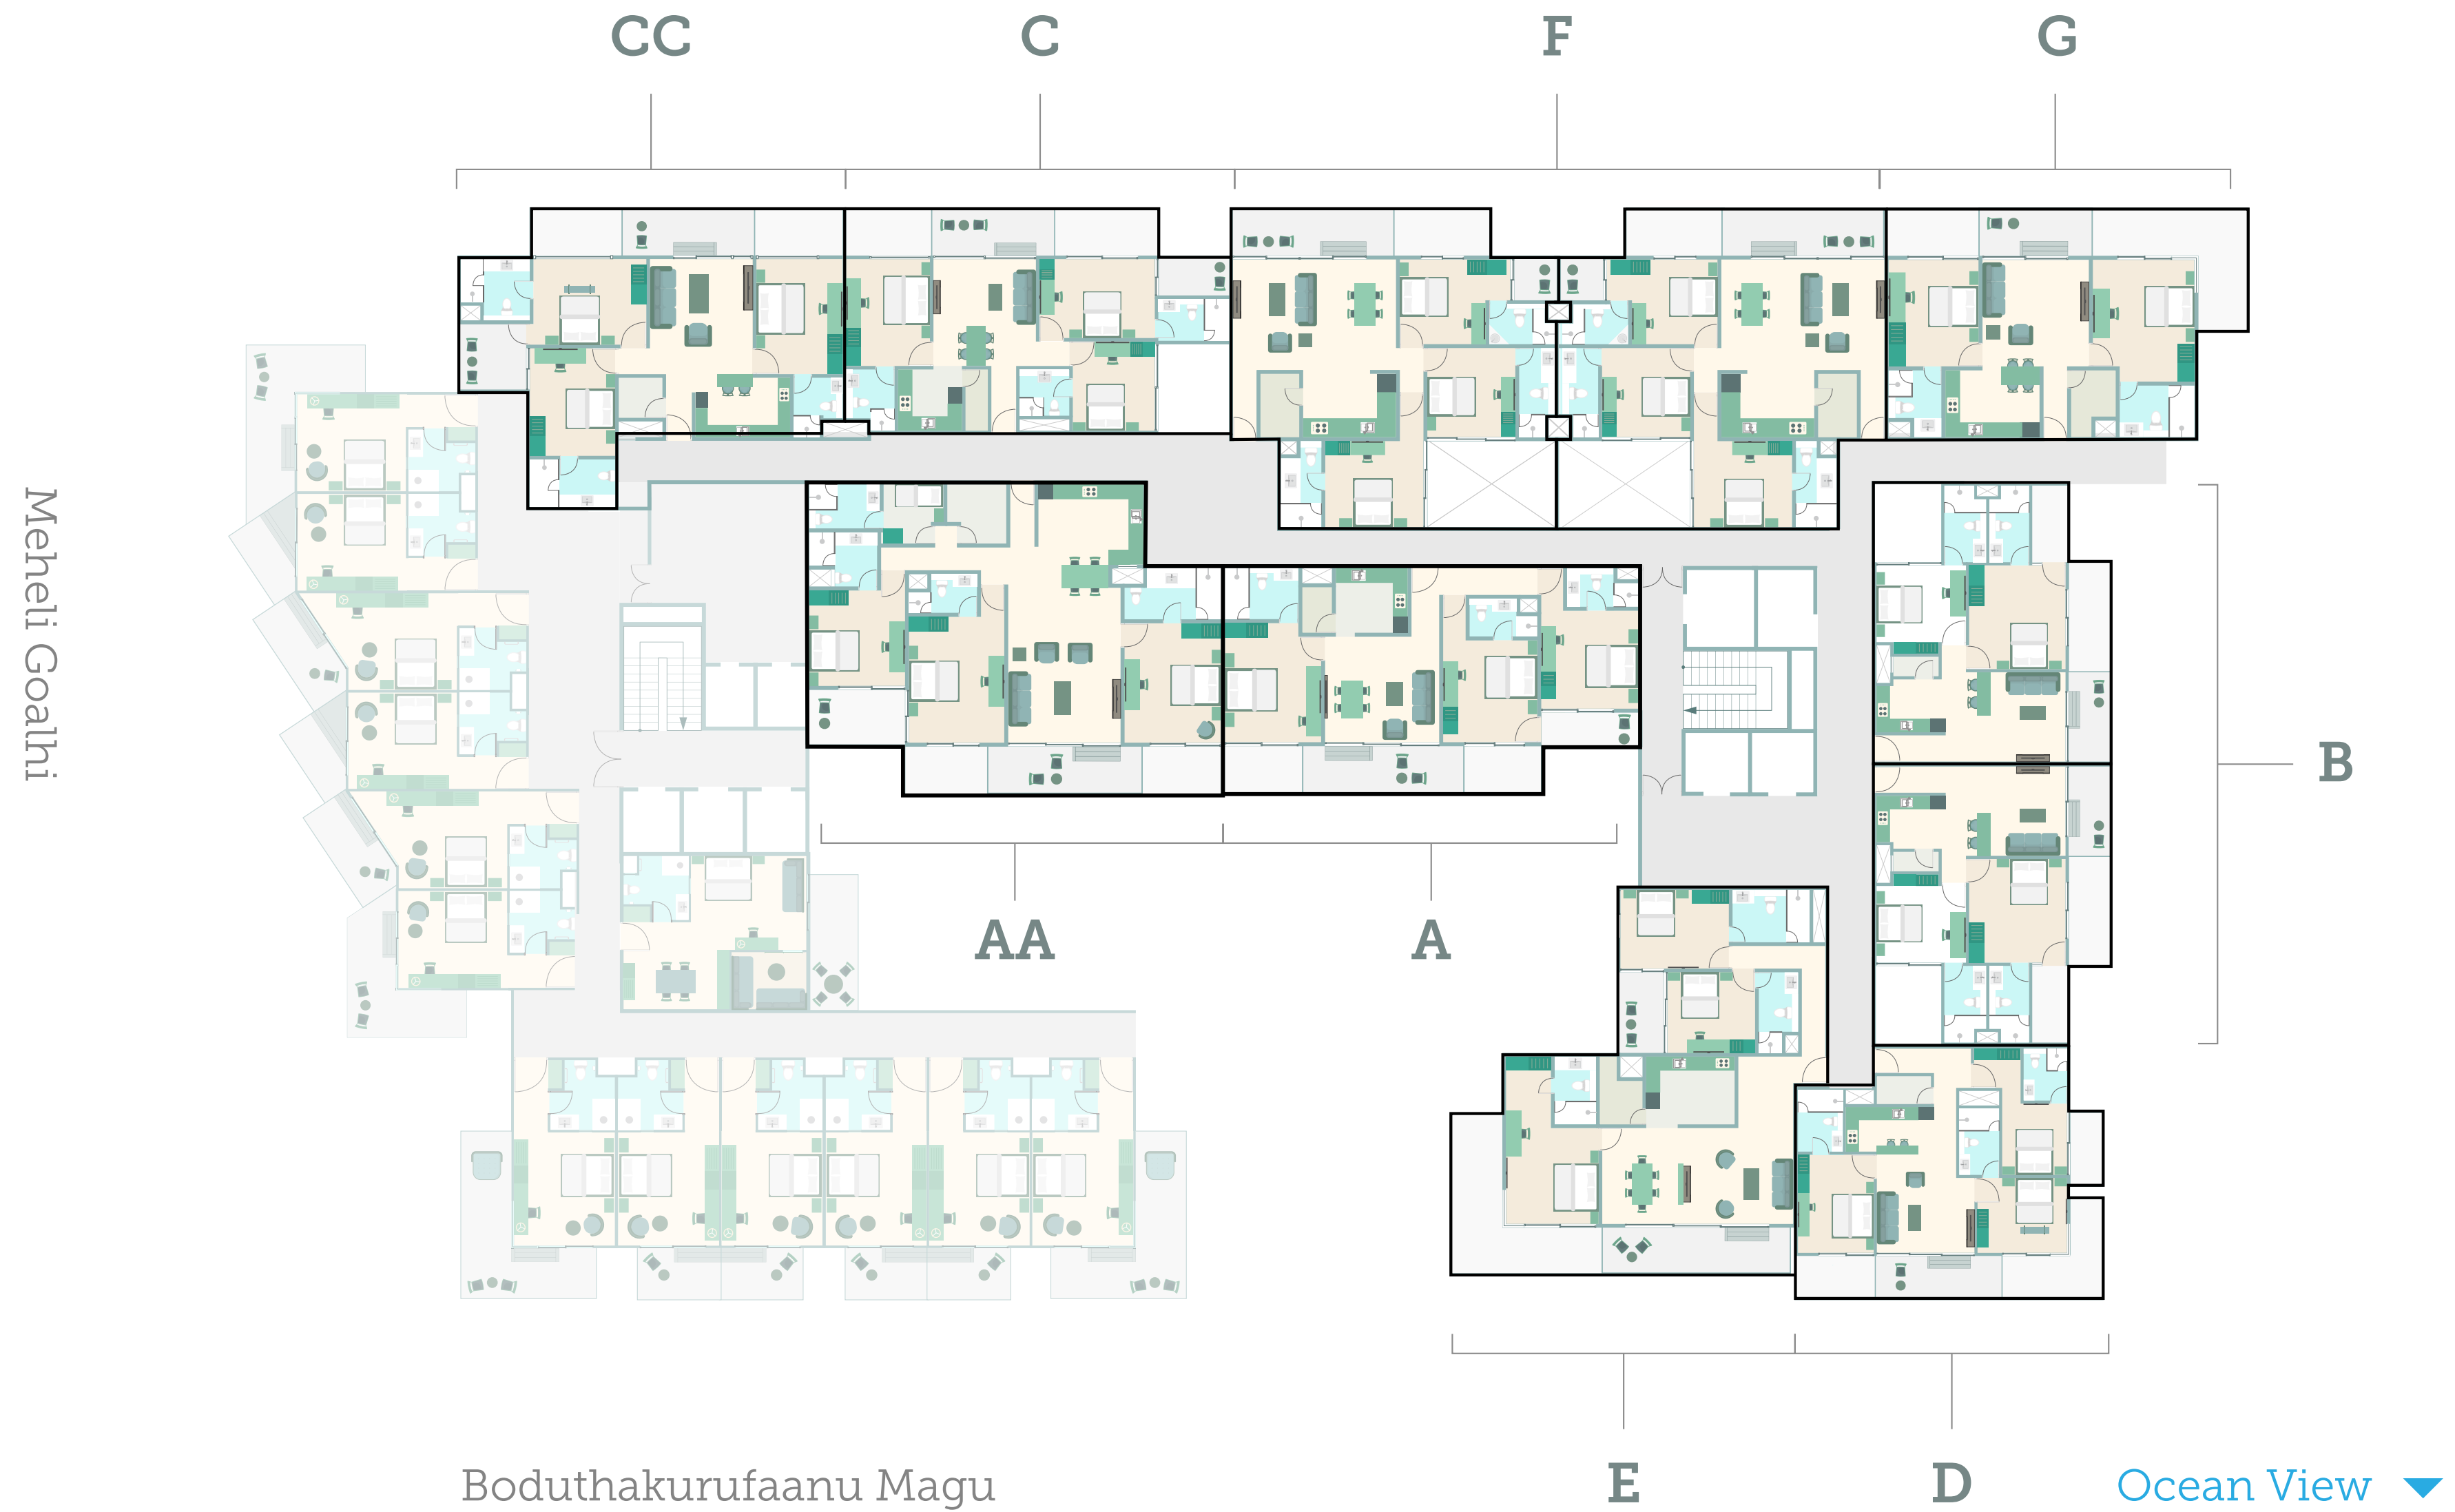

Barceló Nasandhura Malé

Apartment Layouts

Apartments Master Floor Plan

Floors 6th to 12th

Ameer Ahmed Magu

Barceló
Nasandhura
Malé

Boduthakurufaanu Magu

Ocean View ▼

Apartments Master Floor Plan

Floor 13th

Ameer Ahmed Magu

Barceló
Nasandhura
Malé

Boduthakurufaanu Magu

Ocean View ▼

Apartments Master Floor Plan

Floor 14th