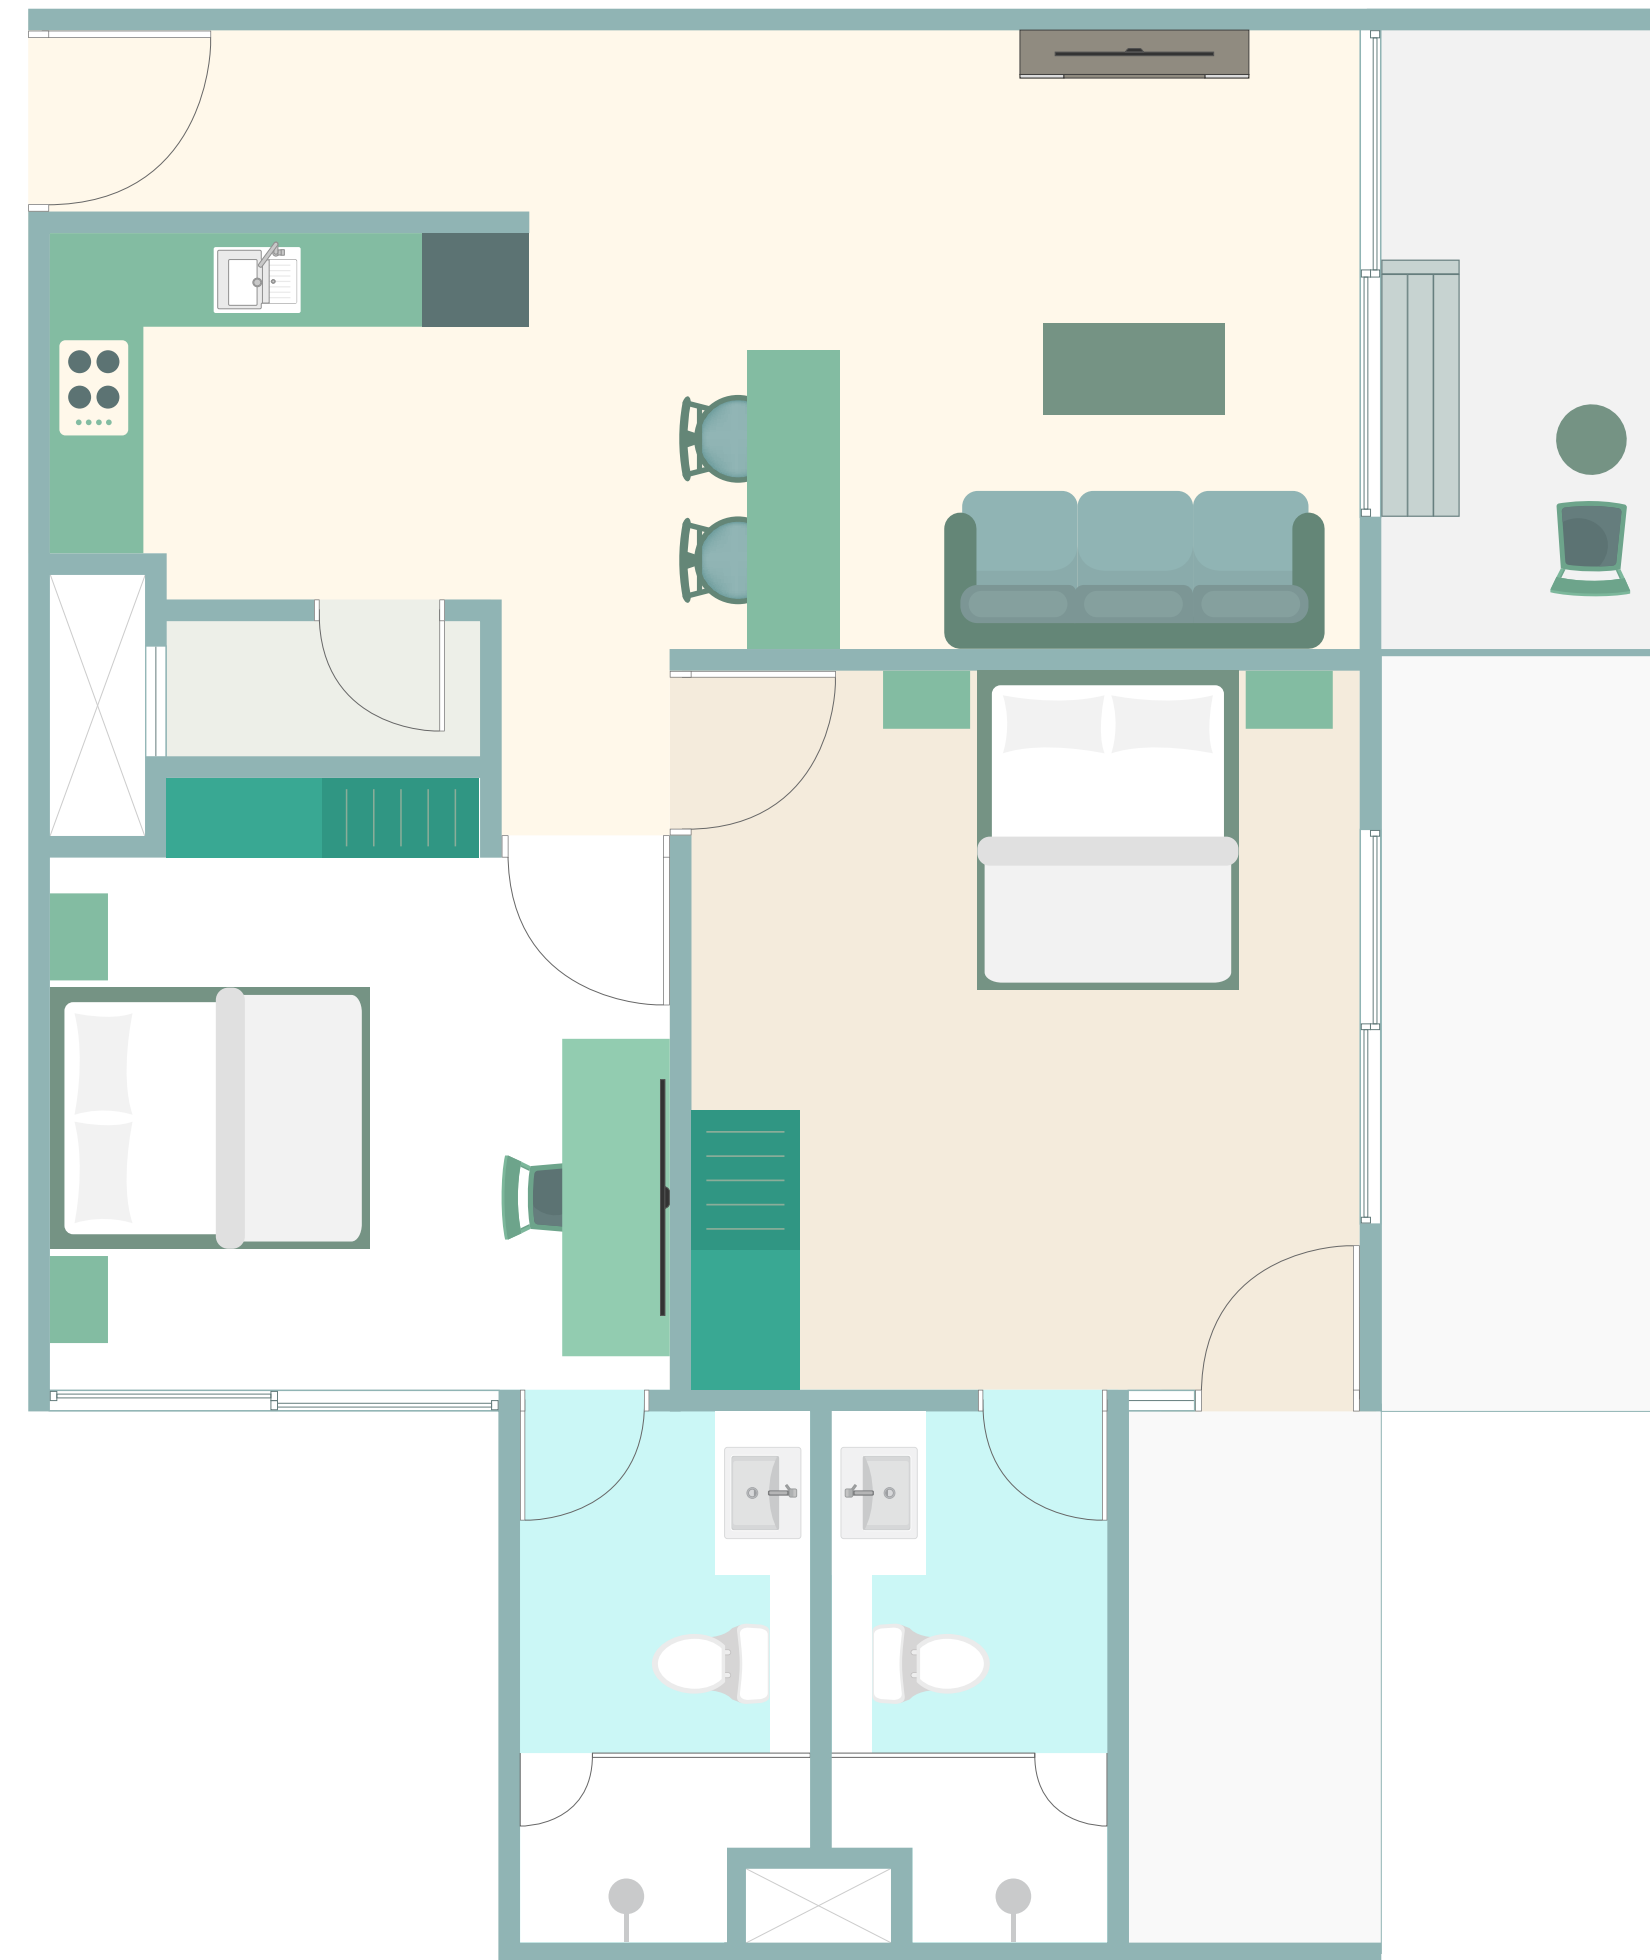

3 Bedroom LUX Sea View Apartment

Type AA

Barceló
Nasandhura
Malé

Live up to **more**

2 Bedroom City Apartment

Type B

Barceló
Nasandhura
Malé

Live up to **more**