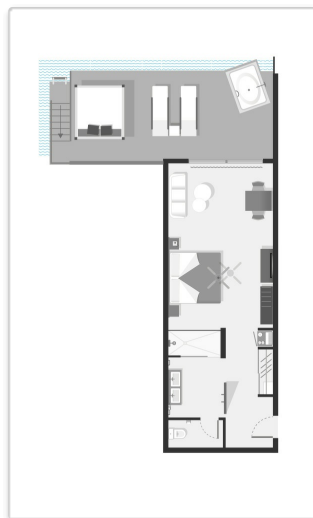

Please contact hotel if more detailed information is needed.

**HOTEL RIU PALACE MALDIVAS \*\*\*\*\***  
DHAALU ATOLL

**All Inclusive 24**  
by RIU

RIU INTERNAL CODES	RIU STANDARD DESCRIPTION		SURFACE EXCLUDING BALCONY (sq.m)	OCEAN VIEW (SEA VIEW)	BATHROOM WITH SHOWER	OPEN BATH WITH BATHTUB	DOUBLE BATH AREA/SEP. W.C.	BATHROOM WASHBASIN	SPECIAL AMENITIES	HAIR DRYER	BATHROBE	TELEPHONE	WIFI	TV (Sat/cable)	CENTRAL AIR CONDITIONING (depending on season)	CEILING FAN	IN-ROOM SAFE	MINIBAR	LIQUOR DISPENSER	1 BEDROOM	SITTING AREA	INTEGRATED LOUNGE	DRESSING ROOM	1 BED - SIZE: 200 x 200 cm	SOFA	SOFA OR SOFA BED	BALCONY/TERRACE	SMALL PRIVATE POOL ON TERRACE	COMMENTS
SJMB	Junior suite	40	✓	✓		✓	✓	✓	✓	●	✓	✓	✓	✓	✓	✓	✓	✓	✓	✓	✓	✓	✓	✓	✓	✓	✓	Balcony. 2 beds 125x200 cm or 1 bed 200x200 cm.	
SJME	Beach junior suite	40	✓	✓		✓	✓	✓	✓	●	✓	✓	✓	✓	✓	✓	✓	✓	✓	✓	✓	✓	✓	✓	✓	✓	✓	Terrace with direct beach access. 2 beds 125x200 cm or 1 bed 200x200 cm.	
SJMZ	Overwater suite	47	✓	✓		✓	✓	✓	✓	●	✓	✓	✓	✓	✓	✓	✓	✓	✓	✓	✓	✓	✓	✓	✓	✓	✓	Terrace with bathtub and direct access to the sea. 2 beds 125x200 cm or 1 bed 200x200 cm. Parents travelling with children under 18 have to sign a responsibility disclaimer at arrival.	
SJMP	Overwater suite with private pool	60	✓	✓	✓	✓	✓	✓	✓	●	✓	✓	✓	✓	✓	✓	✓	✓	✓	✓	✓	✓	✓	✓	✓	✓	✓	Terrace with direct access to the sea. 2 beds 125x200 cm or 1 bed 200x200 cm.	

TOTAL: 176 ROOMS

✓ Available, free of charge. ● Available, additional charge.

### Plans

Images for guidance purposes

SJMB\_SJME - Junior suite\_Beach junior suite

SJMZ - Overwater suite

SJMP - Overwater suite with private pool