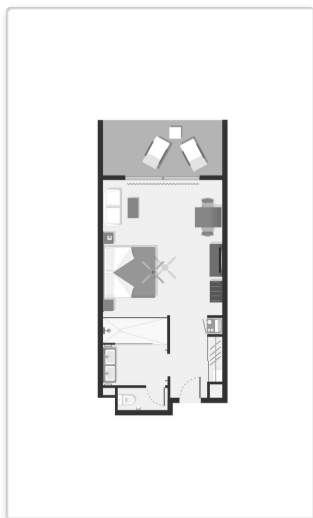

SJMB_SJME - Junior suite_Beach junior suite