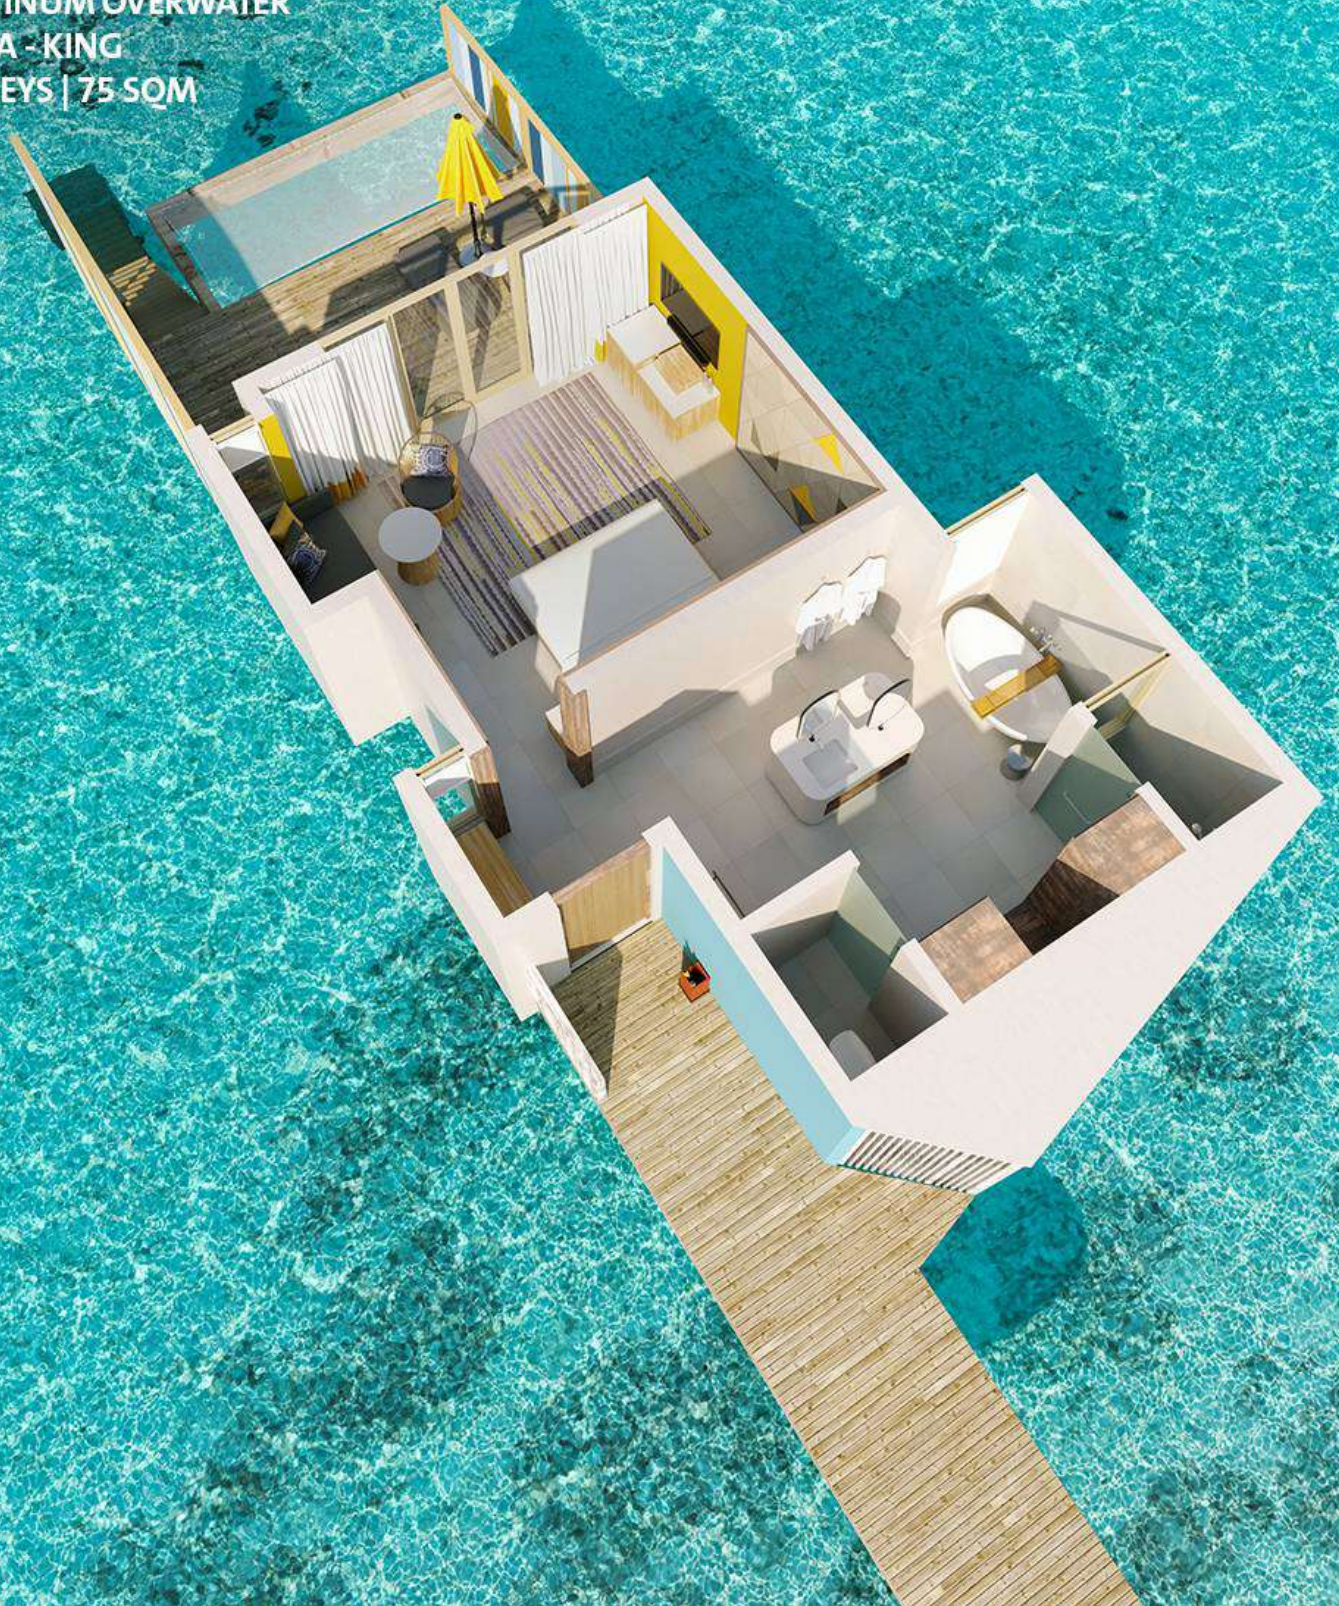

MALDIVES

PLATINUM OVERWATER
VILLA - KING
34 KEYS | 75 SOM