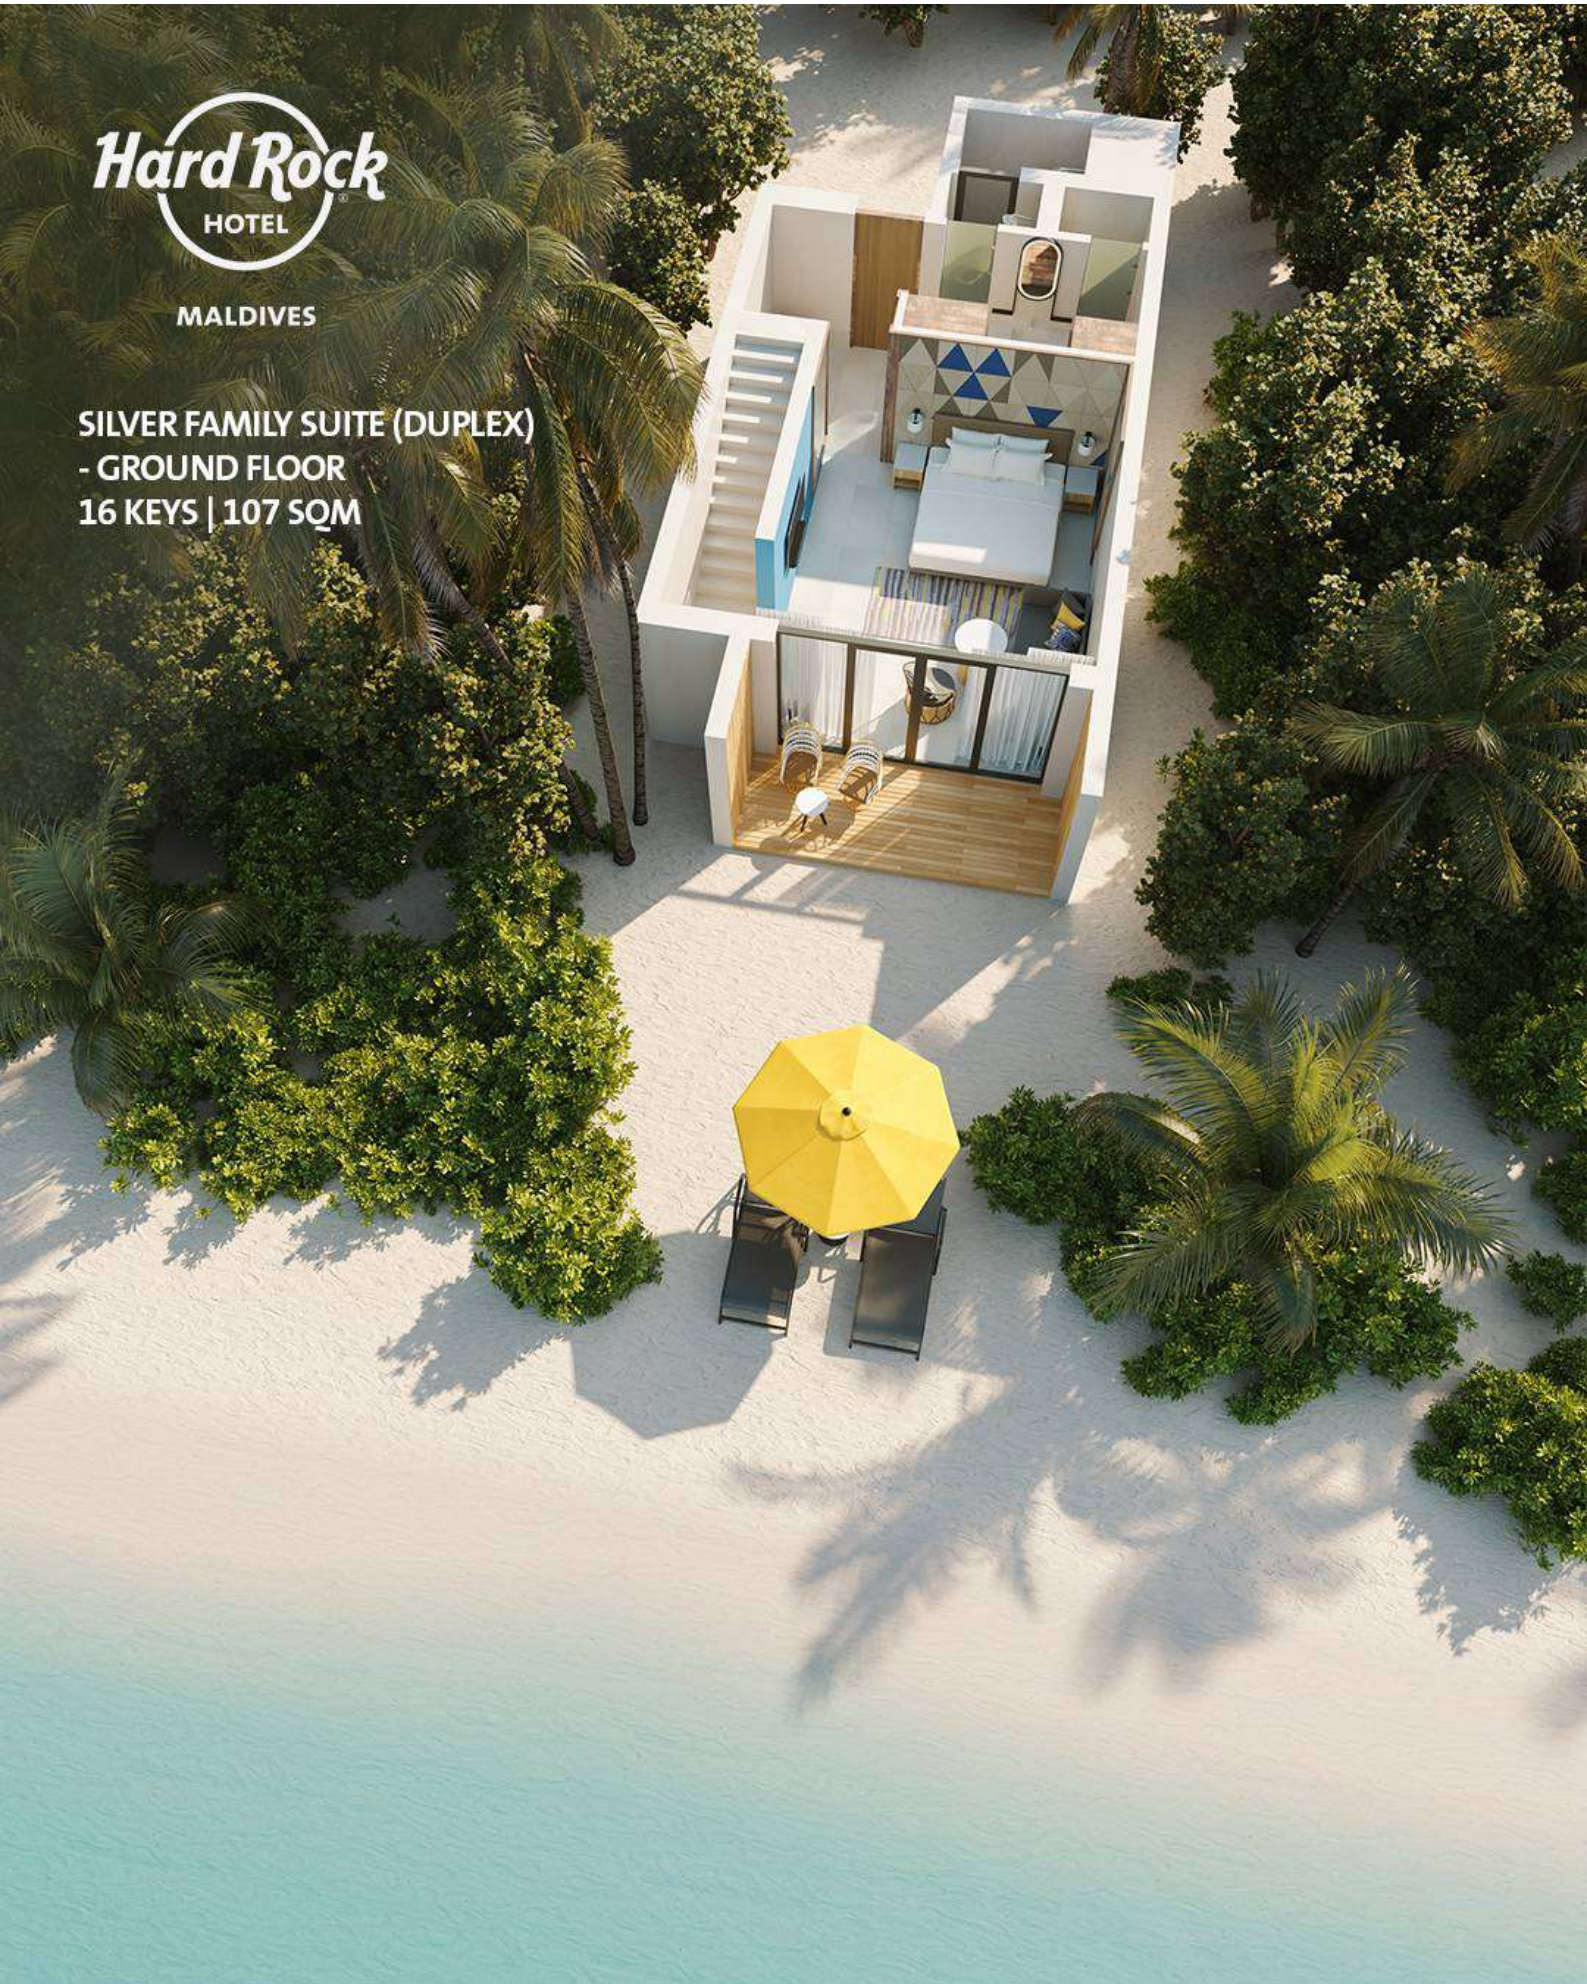

MALDIVES

SILVER FAMILY SUITE (DUPLEX)
- GROUND FLOOR
16 KEYS | 107 SQM

MALDIVES

GOLD BEACH VILLA - KING
5 KEYS | 62 SQM

MALDIVES

GOLD BEACH VILLA - KING
5 KEYS | 62 SQM

MALDIVES

GOLD BEACH VILLA - TWIN
4 KEYS | 62 SOM