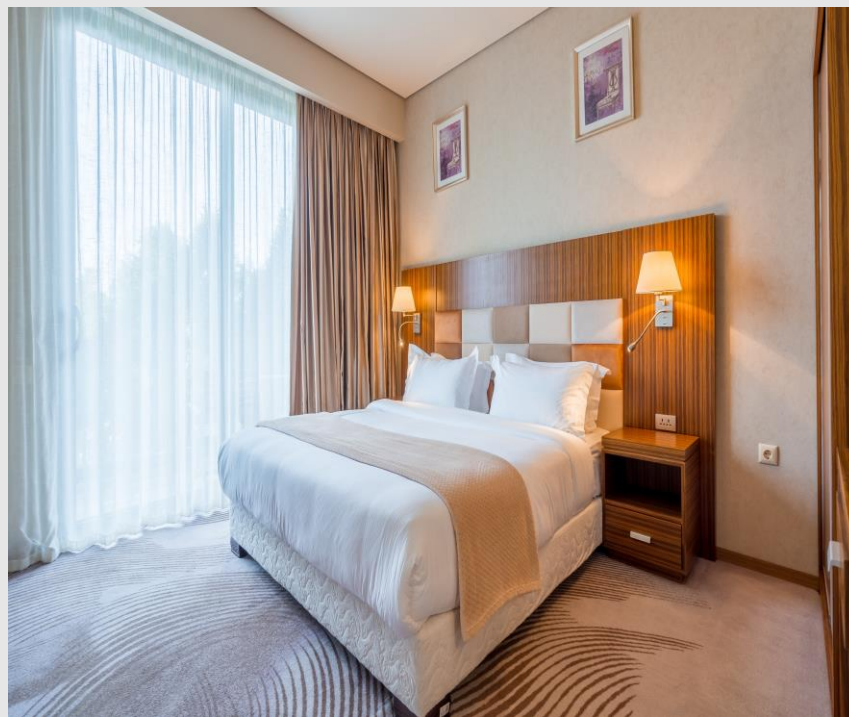

Deluxe Double/Twin room with sea view

Designed to provide a superior level of comfort, **Deluxe Room** features two single beds, modern bathroom with upscale amenities, furnished private balcony and floor-to-ceiling windows with panoramic views of the sea. Extra bed can be added upon request.

Location:	B, C, D Blocks
Quantity:	15
Area:	32-36 m2
Bedrooms:	1 (King or Twin with one not foldable sofa)
WC:	1
Shower:	1
Balcony:	1
Extra Beds:	1 extra bed & 1 baby cot
Max Capacity:	4 adults or 3 adults + 2 child one on the extra bed