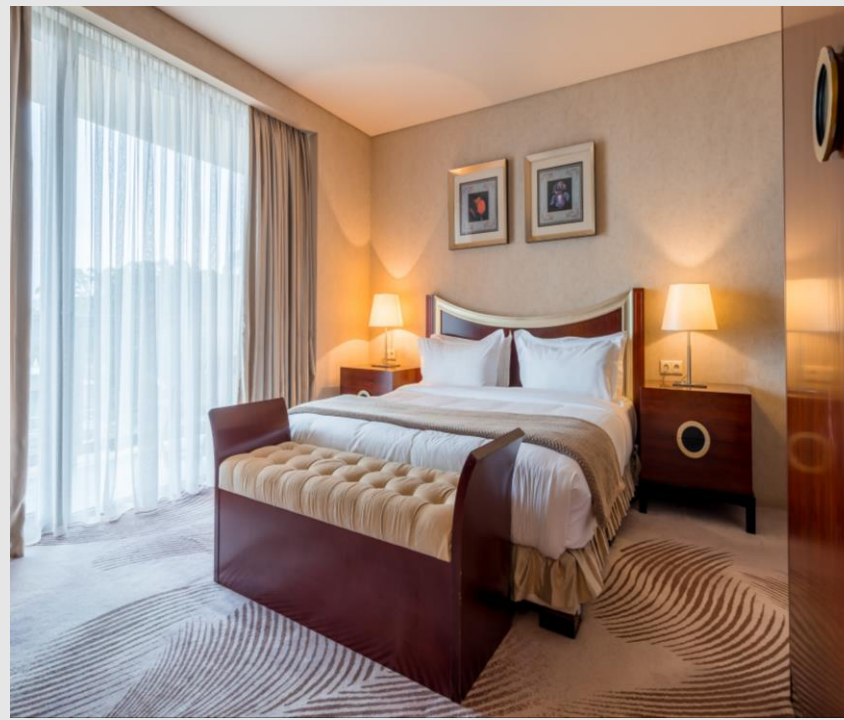

Suite

The exclusive atmosphere of **the Suite** features a spacious living room and a stylishly appointed king-size bedroom. The spacious panoramic balcony, equipped with wooden furniture, open the captivating sea views to add up to your unforgettable experience.

Location:	A Block
Quantity:	7
Area:	55 m2
Bedrooms:	1 (King Size bed)
Living Room:	1, With 2 not foldable sofas
WC/Shower:	2/2
Terrace:	1
Extra Beds:	1 extra bed & 1 baby cot
Max Capacity:	4 adults or 3 adults + 2 child one on the extra bed + baby cot