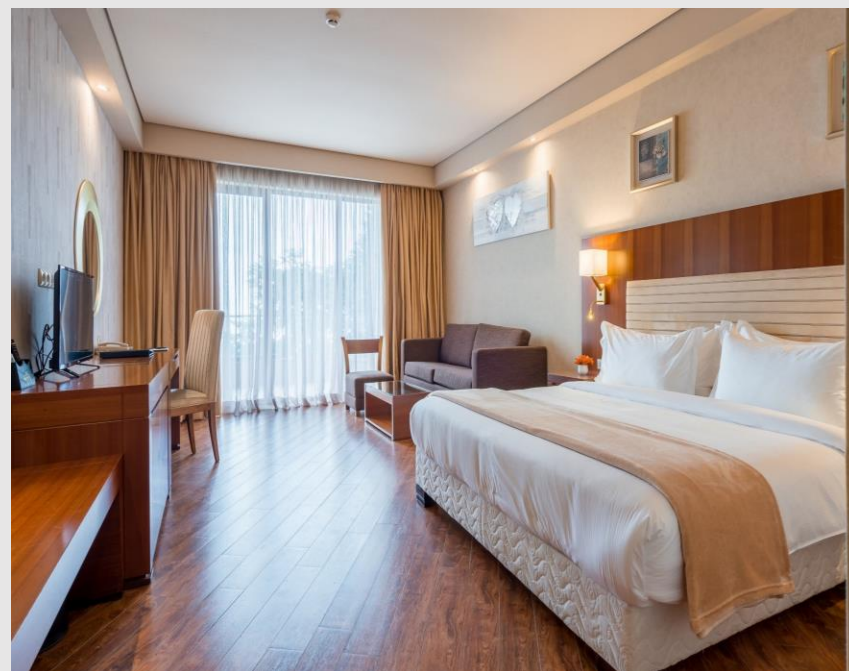

Room Types &

CATEGORIES

With 298 elegantly styled rooms allocated in 5 different buildings throughout the territory, Dreamland Oasis makes a great base to explore the region for leisure or business.

All rooms include climate-control, TV with international channels, hairdryer, coffee/tea amenities, bathrobe and slippers.

DREAMLAND
OASIS CHAKVI

Standard room King/Twin

Designed with our guests' comfort in mind, our Standard Room features king/Twin size bed, panoramic windows, opening to beautiful views of the sea or subtropical garden, spacious bathroom and furnished private balcony with beautiful plants.

Designed to provide a superior level of comfort, **Deluxe Room** features two single beds, modern bathroom with upscale amenities, furnished private balcony and floor-to-ceiling windows with panoramic views of the sea. Extra bed can be added upon request.

Suite

The exclusive atmosphere of **the Suite** features a spacious living room and a stylishly appointed king-size bedroom. The spacious panoramic balcony, equipped with wooden furniture, open the captivating sea views to add up to your unforgettable experience.