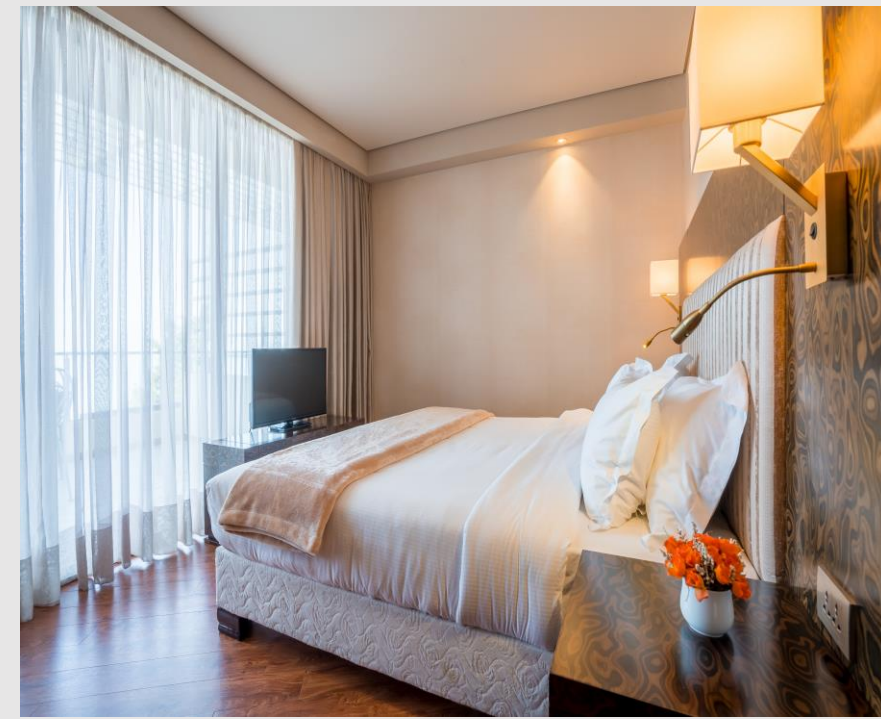

Family Suite

Family Suite is an exceptional option for your family retreat. An airy design, soft colors and contemporary details are signature components of this room. Offering two separate bedrooms, gorgeous floor-to-ceiling windows overlooking the sea and a spacious bathroom with all necessities cater to your comfortable stay.

Location:	D Block
Quantity:	4
Area:	55 m2
Bedrooms:	2 (King/King or King/Twin)
WC:	1
Shower:	1
Balconies:	1
Extra Beds:	1 extra bed & 1 baby cot
Max Capacity:	6 adults incl.sofa or 5 adults + child 1 child on the extra bed